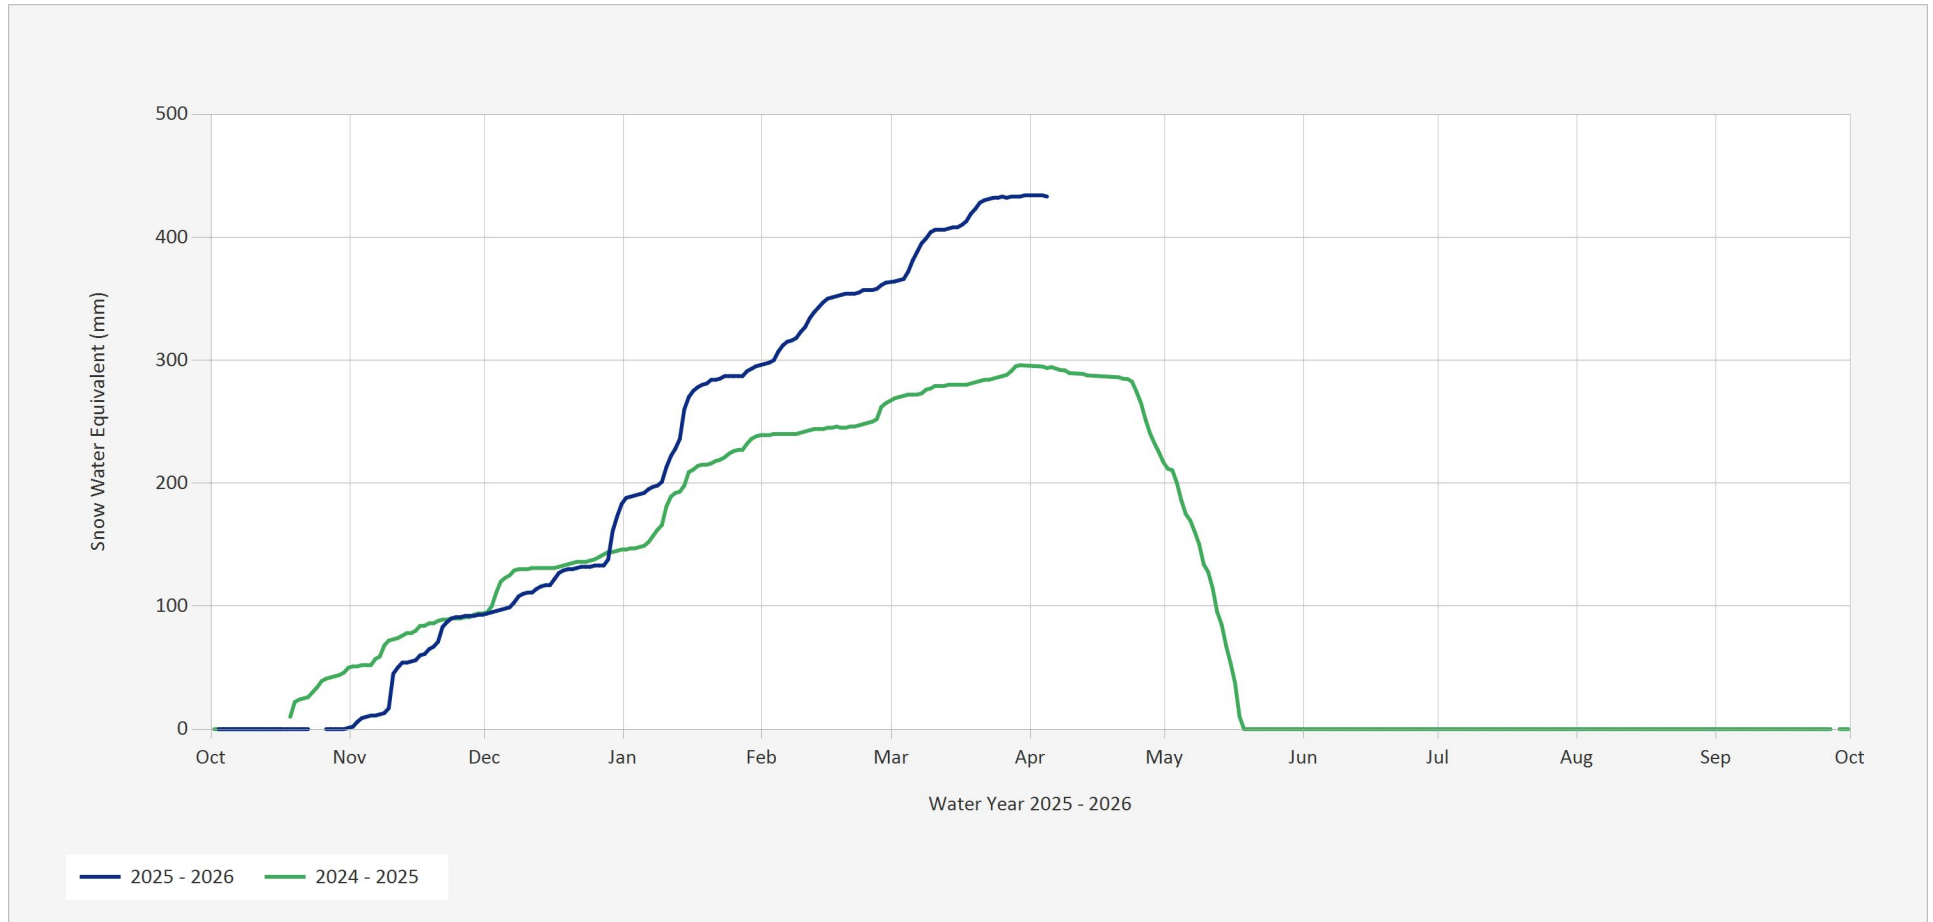

### Automated Snow Weather Station Graph

Apr 5, 2026 | 1 of 1

Snow.4E01P.Automated Snow Weather Station Graph

Source Data: SW.Daily@4E01P

Location: Log Cabin, Latitude: 59.764044, Longitude: -134.965611, Elevation: : 890 m

Statistics are based on the period of record prior to the current Water Year

Statistics are only displayed for locations with at least two years of data

Automated Snow Weather Station Graph is only available for Active locations