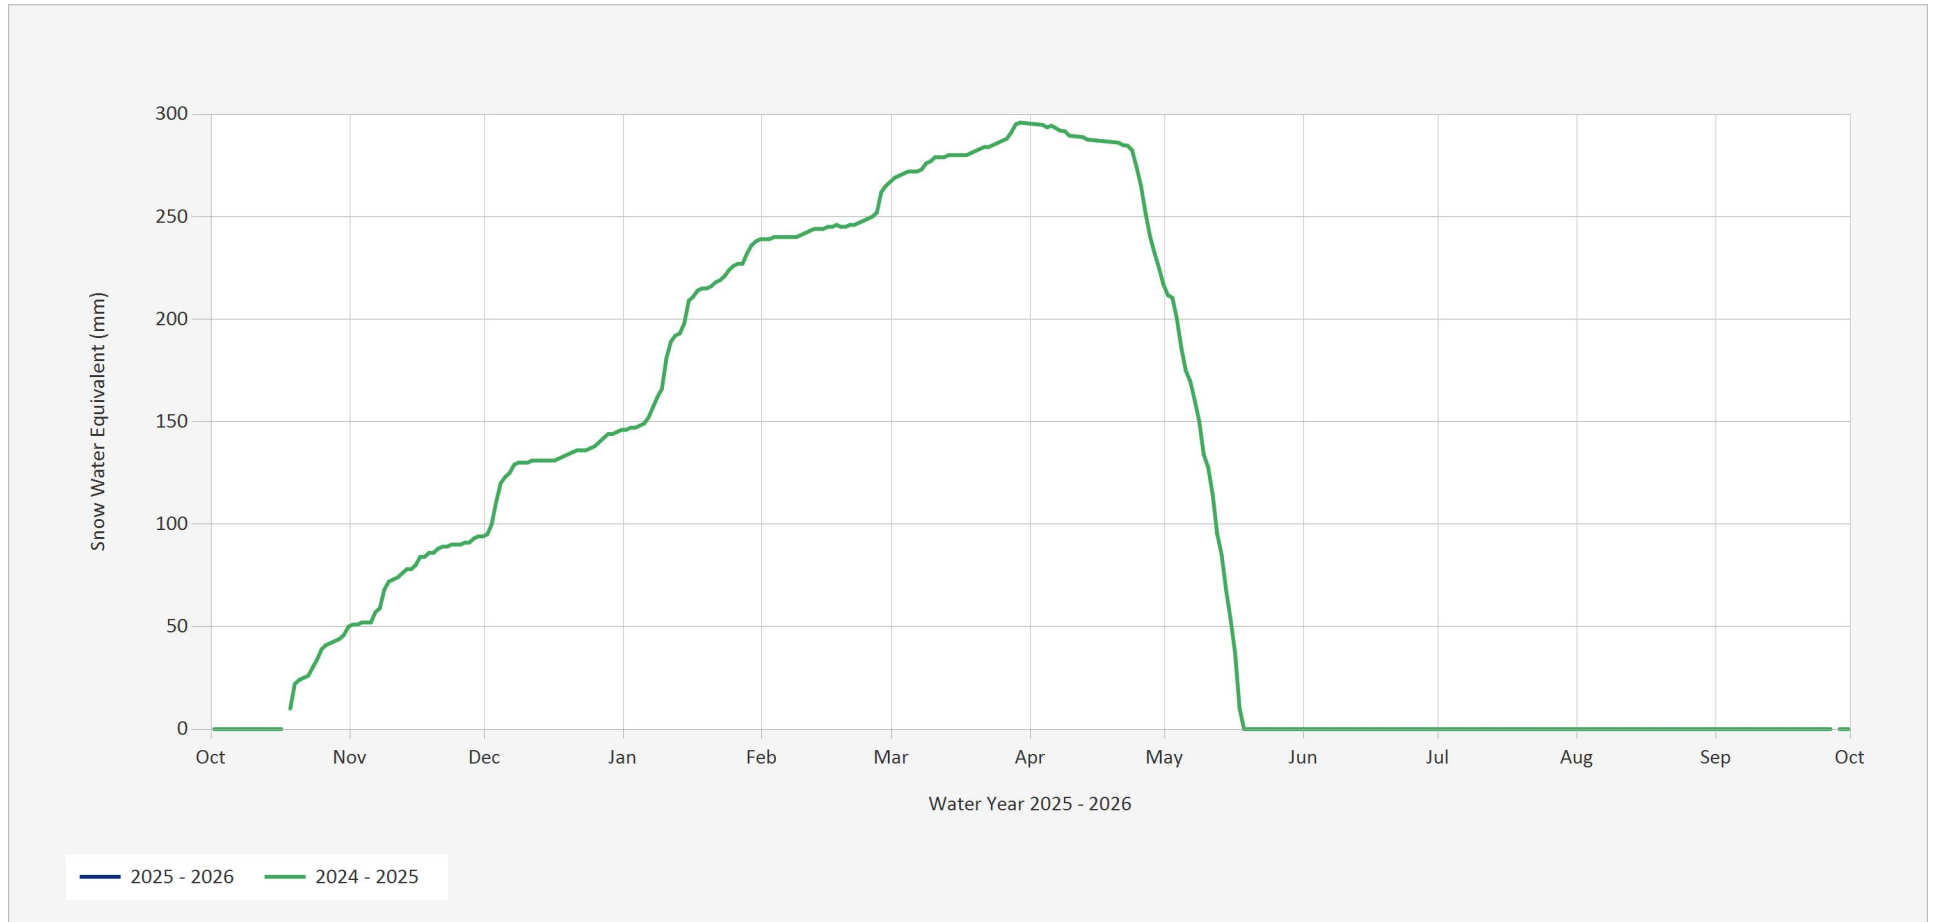

### Automated Snow Weather Station Graph

Oct 5, 2025 | 1 of 1

Snow.4E01P.Automated Snow Weather Station Graph

Source Data: SW.Daily@4E01P

Location: Log Cabin, Latitude: 59.764044, Longitude: -134.965611, Elevation: : 890 m

Statistics are based on the period of record prior to the current Water Year

Statistics are only displayed for locations with at least two years of data

Automated Snow Weather Station Graph is only available for Active locations