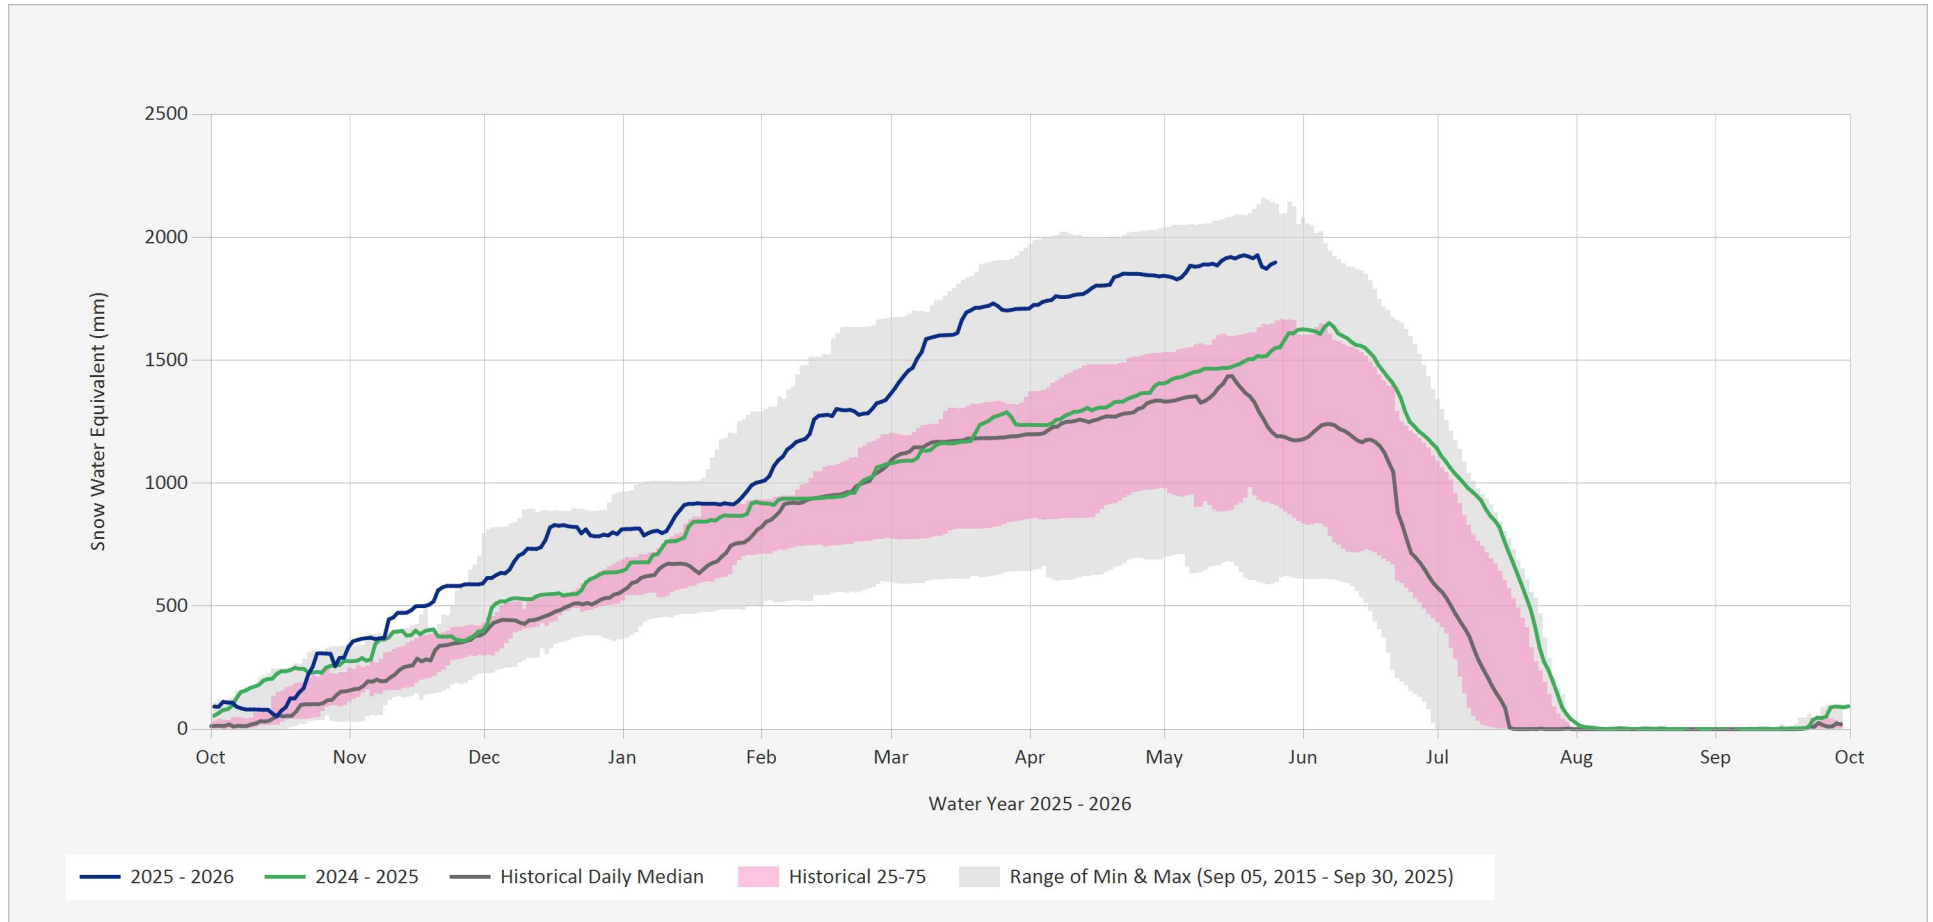

Automated Snow Weather Station Graph

May 26, 2026 | 1 of 1

Snow.4D17P.Automated Snow Weather Station Graph

Source Data: SW.Daily@4D17P

Location: Forrest Kerr High Elevation Snow, Latitude: 56.758889, Longitude: -130.746389, Elevation: : 1622 m

Statistics are based on the period of record prior to the current Water Year

Statistics are only displayed for locations with at least two years of data

Automated Snow Weather Station Graph is only available for Active locations