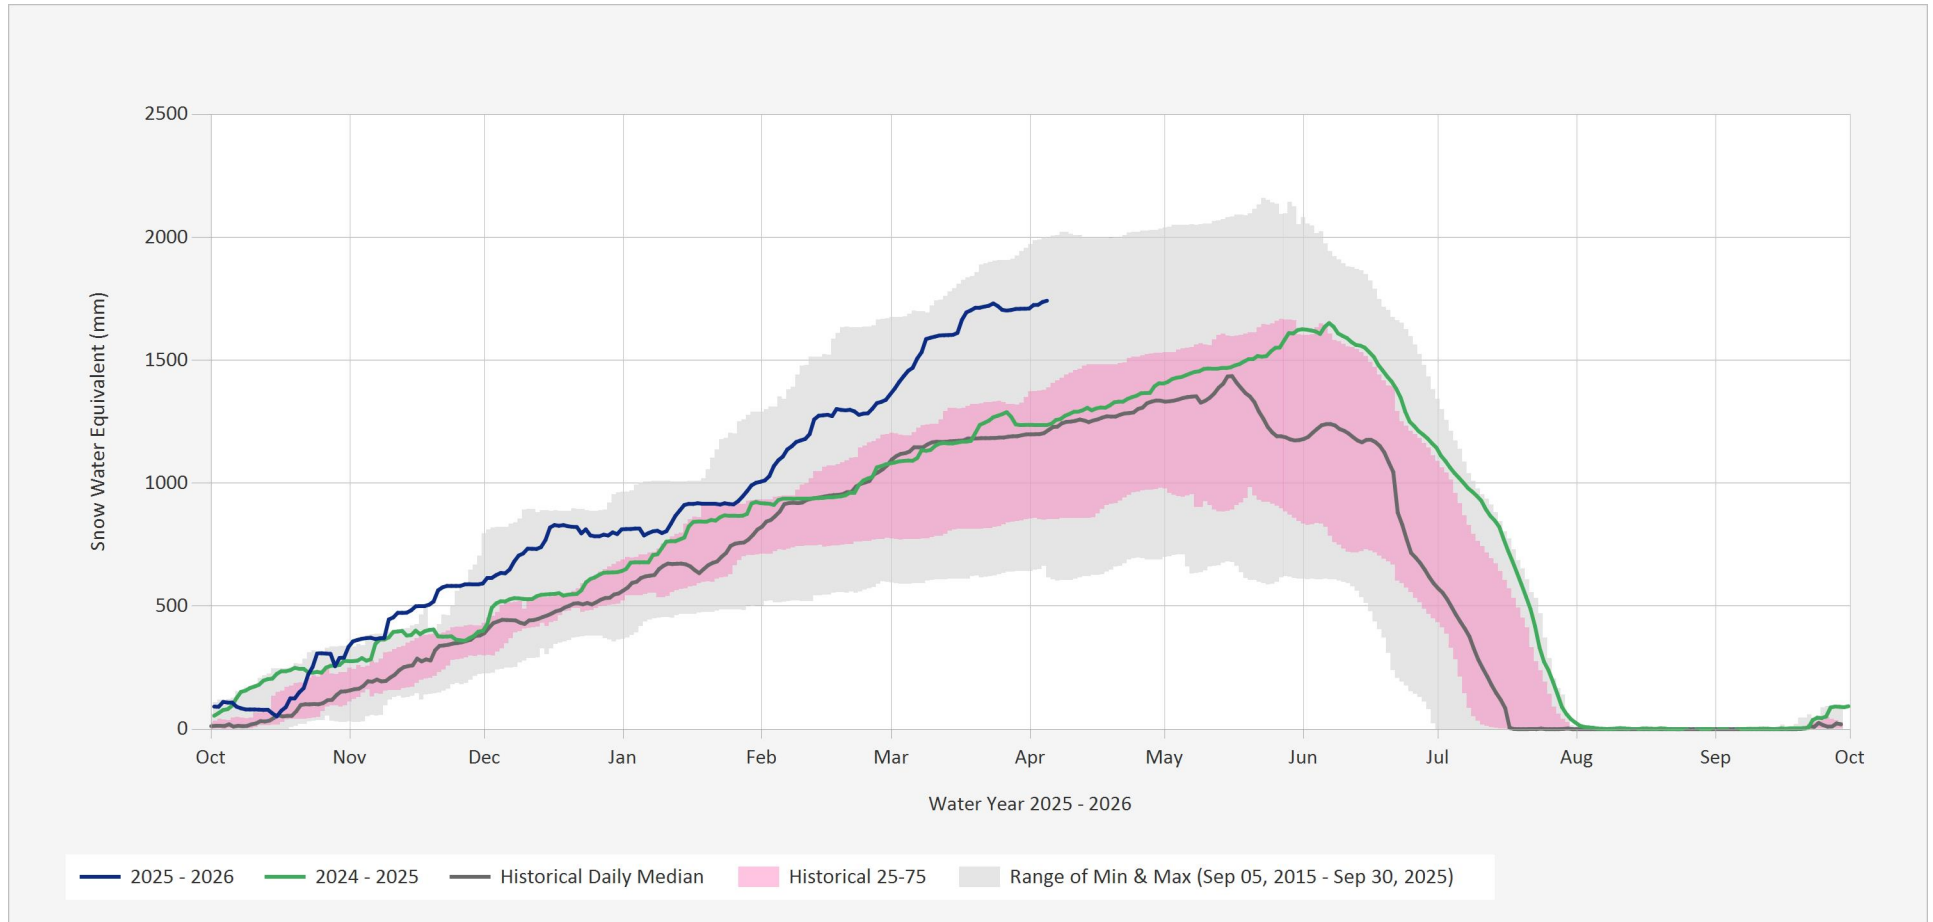

### Automated Snow Weather Station Graph

Apr 5, 2026 | 1 of 1

Snow.4D17P.Automated Snow Weather Station Graph

Source Data: SW.Daily@4D17P

Location: Forrest Kerr High Elevation Snow, Latitude: 56.758889, Longitude: -130.746389, Elevation: : 1622 m

Statistics are based on the period of record prior to the current Water Year  
 Statistics are only displayed for locations with at least two years of data  
 Automated Snow Weather Station Graph is only available for Active locations