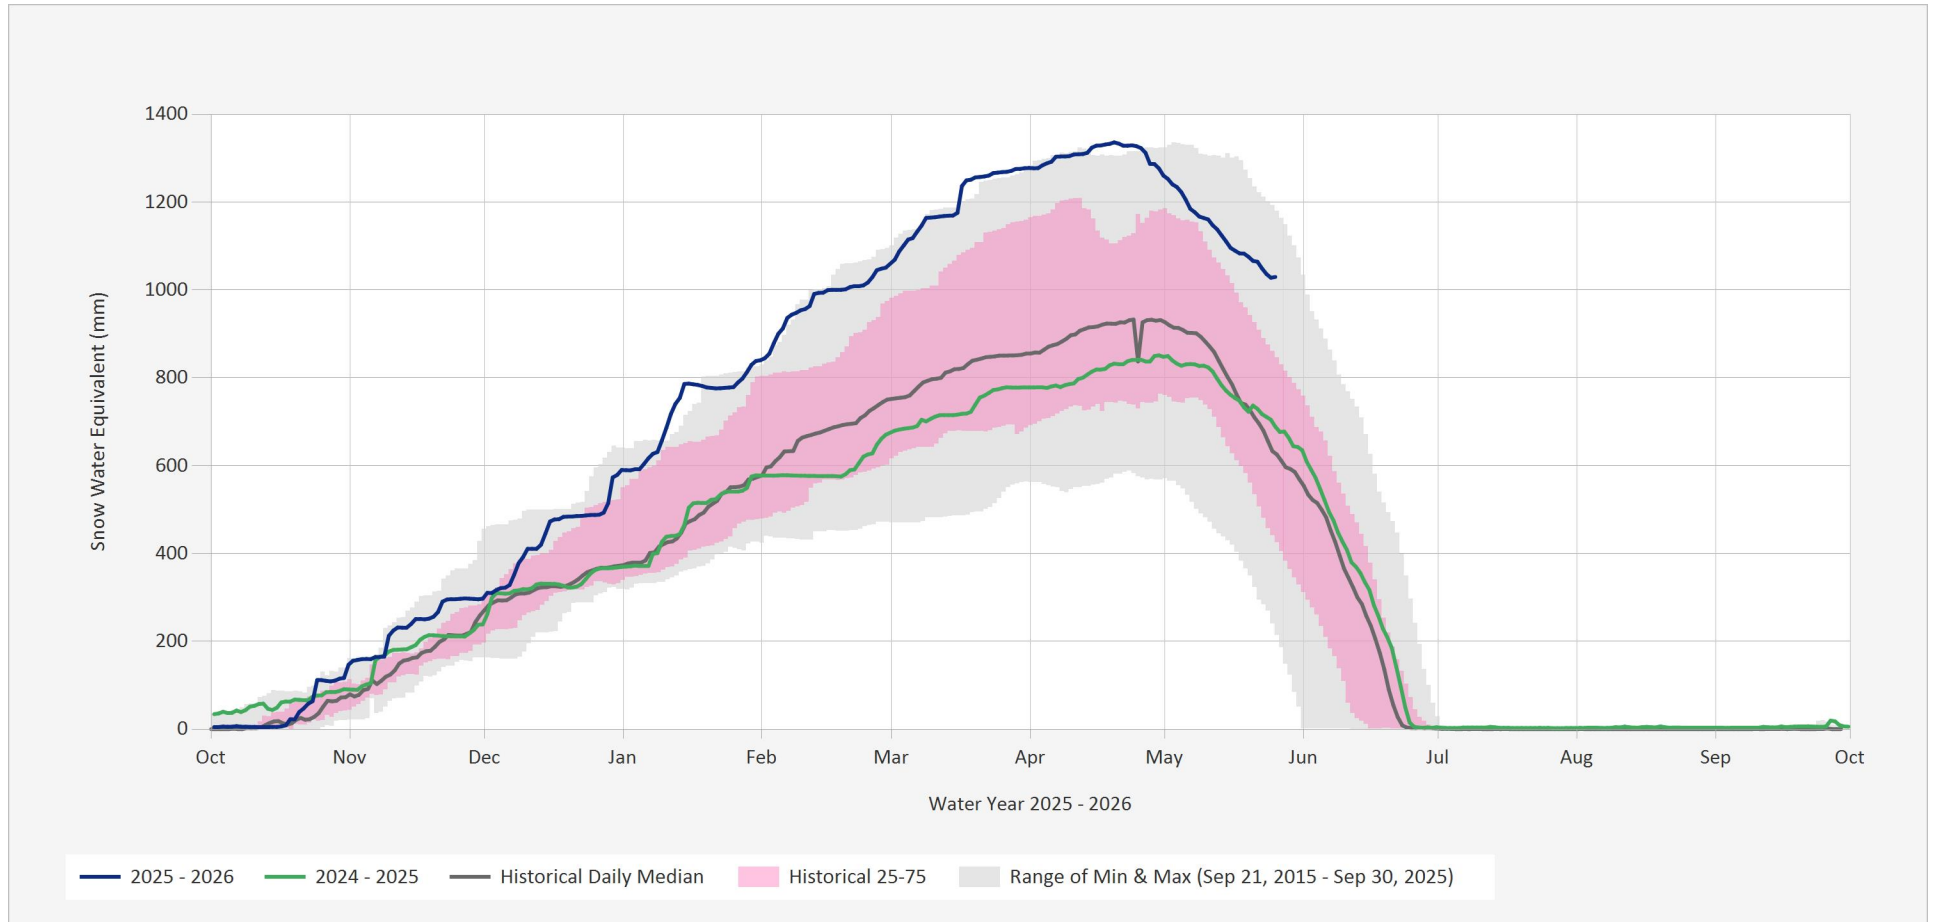

### Automated Snow Weather Station Graph

May 26, 2026 | 1 of 1

Snow.4D16P.Automated Snow Weather Station Graph

Source Data: SW.Daily@4D16P

Location: Forrest Kerr Mid Elevation Snow, Latitude: 56.753333, Longitude: -130.691111, Elevation: : 1192 m

Statistics are based on the period of record prior to the current Water Year

Data last appended: May 25, 2026 16:00 UTC-08:00

Statistics are only displayed for locations with at least two years of data

Automated Snow Weather Station Graph is only available for Active locations