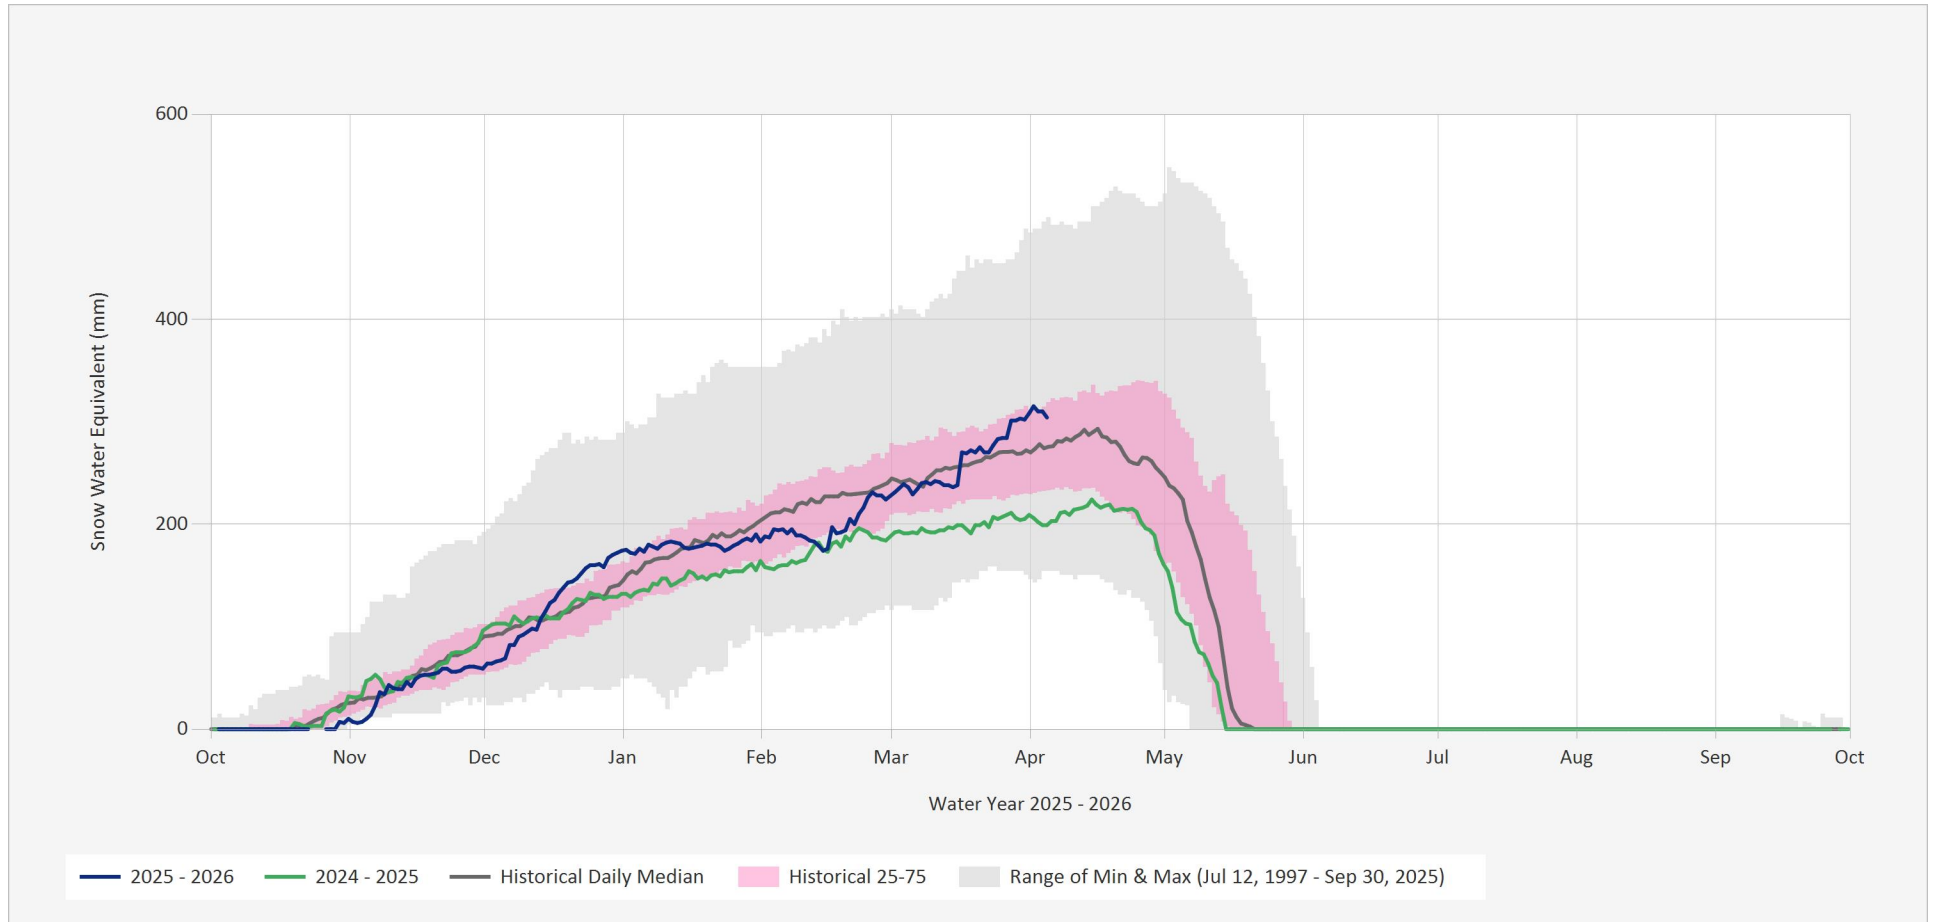

Automated Snow Weather Station Graph

Apr 5, 2026 | 1 of 1

Snow.4B15P.Automated Snow Weather Station Graph

Source Data: SW.Daily@4B15P

Location: Lu Lake, Latitude: 54.19683, Longitude: -126.3041, Elevation: : 1300 m

Statistics are based on the period of record prior to the current Water Year
 Statistics are only displayed for locations with at least two years of data
 Automated Snow Weather Station Graph is only available for Active locations