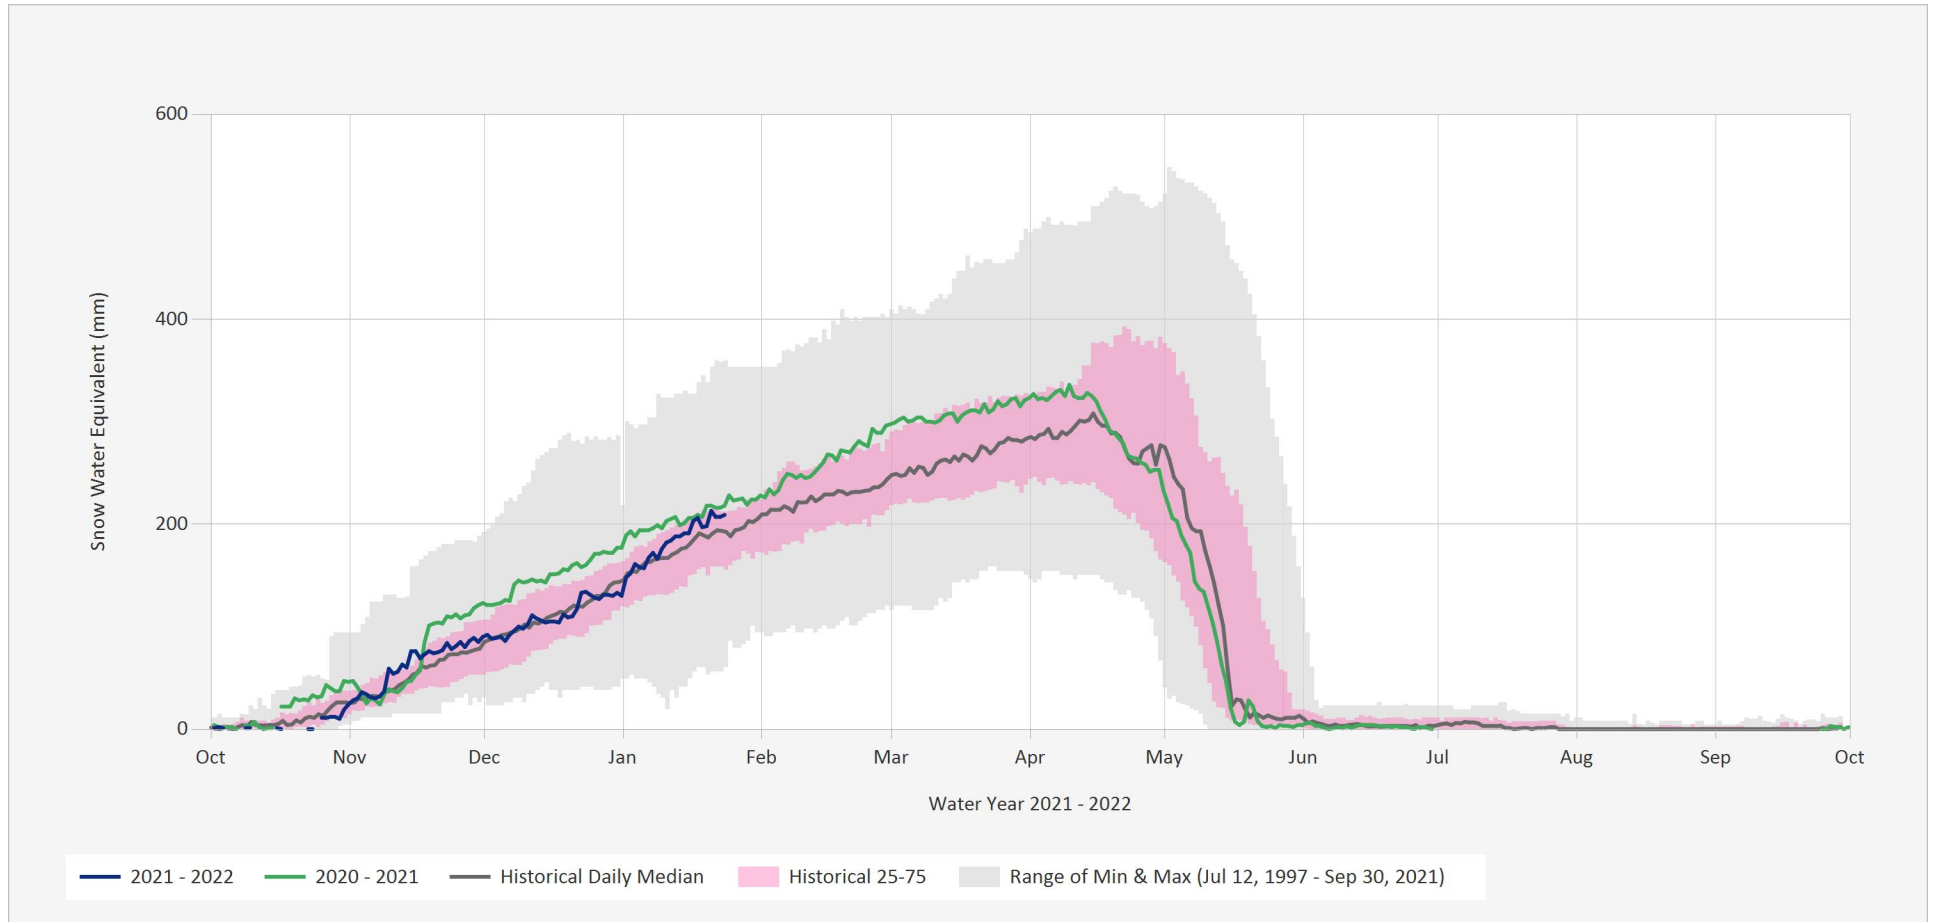

### Automated Snow Weather Station Graph

Jan 24, 2022 | 1 of 1

Snow.4B15P.Automated Snow Weather Station Graph

Source Data: SW.Daily@4B15P

Location: Lu Lake, Latitude: 54.19683, Longitude: -126.3041, Elevation: : 1300 m

Statistics are based on the period of record prior to the current Water Year

Statistics are only displayed for locations with at least two years of data

Automated Snow Weather Station Graph is only available for Active locations