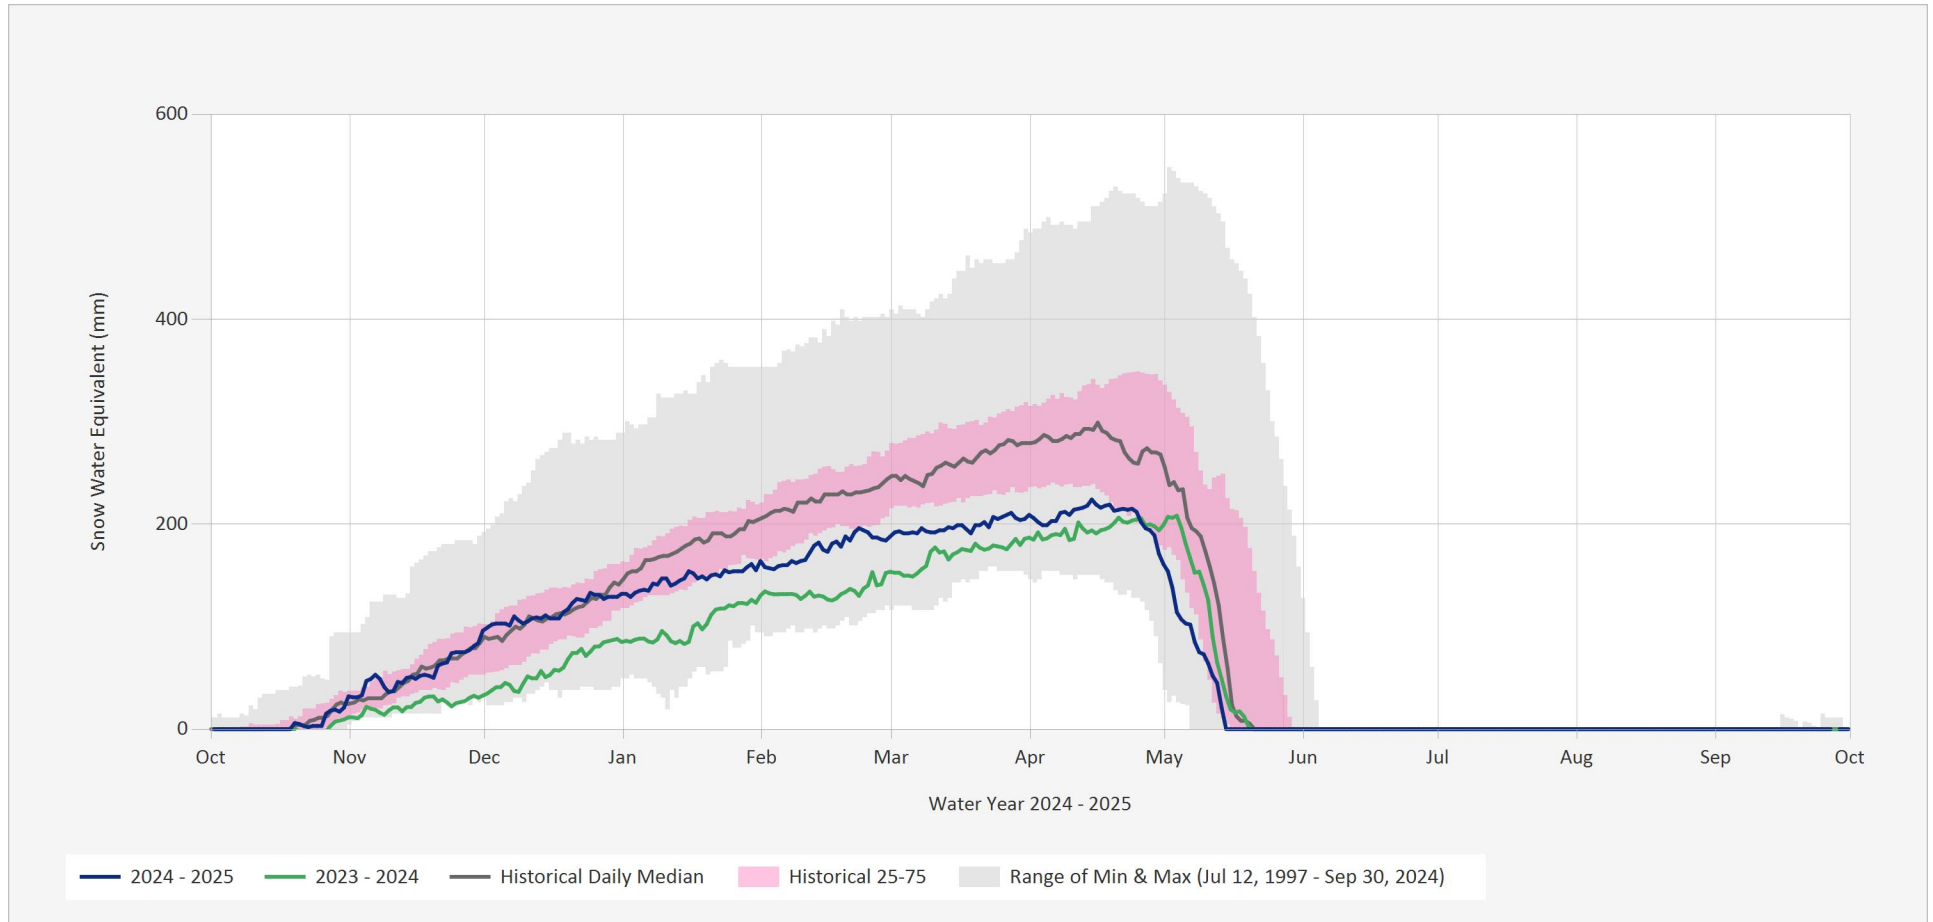

### Automated Snow Weather Station Graph

Oct 5, 2025 | 1 of 1

Snow.4B15P.Automated Snow Weather Station Graph

Source Data: SW.Daily@4B15P

Location: Lu Lake, Latitude: 54.19683, Longitude: -126.3041, Elevation: : 1300 m

Statistics are based on the period of record prior to the current Water Year

Data last appended: September 30, 2025 16:00 UTC+00:00

Statistics are only displayed for locations with at least two years of data

Automated Snow Weather Station Graph is only available for Active locations

Status: Active