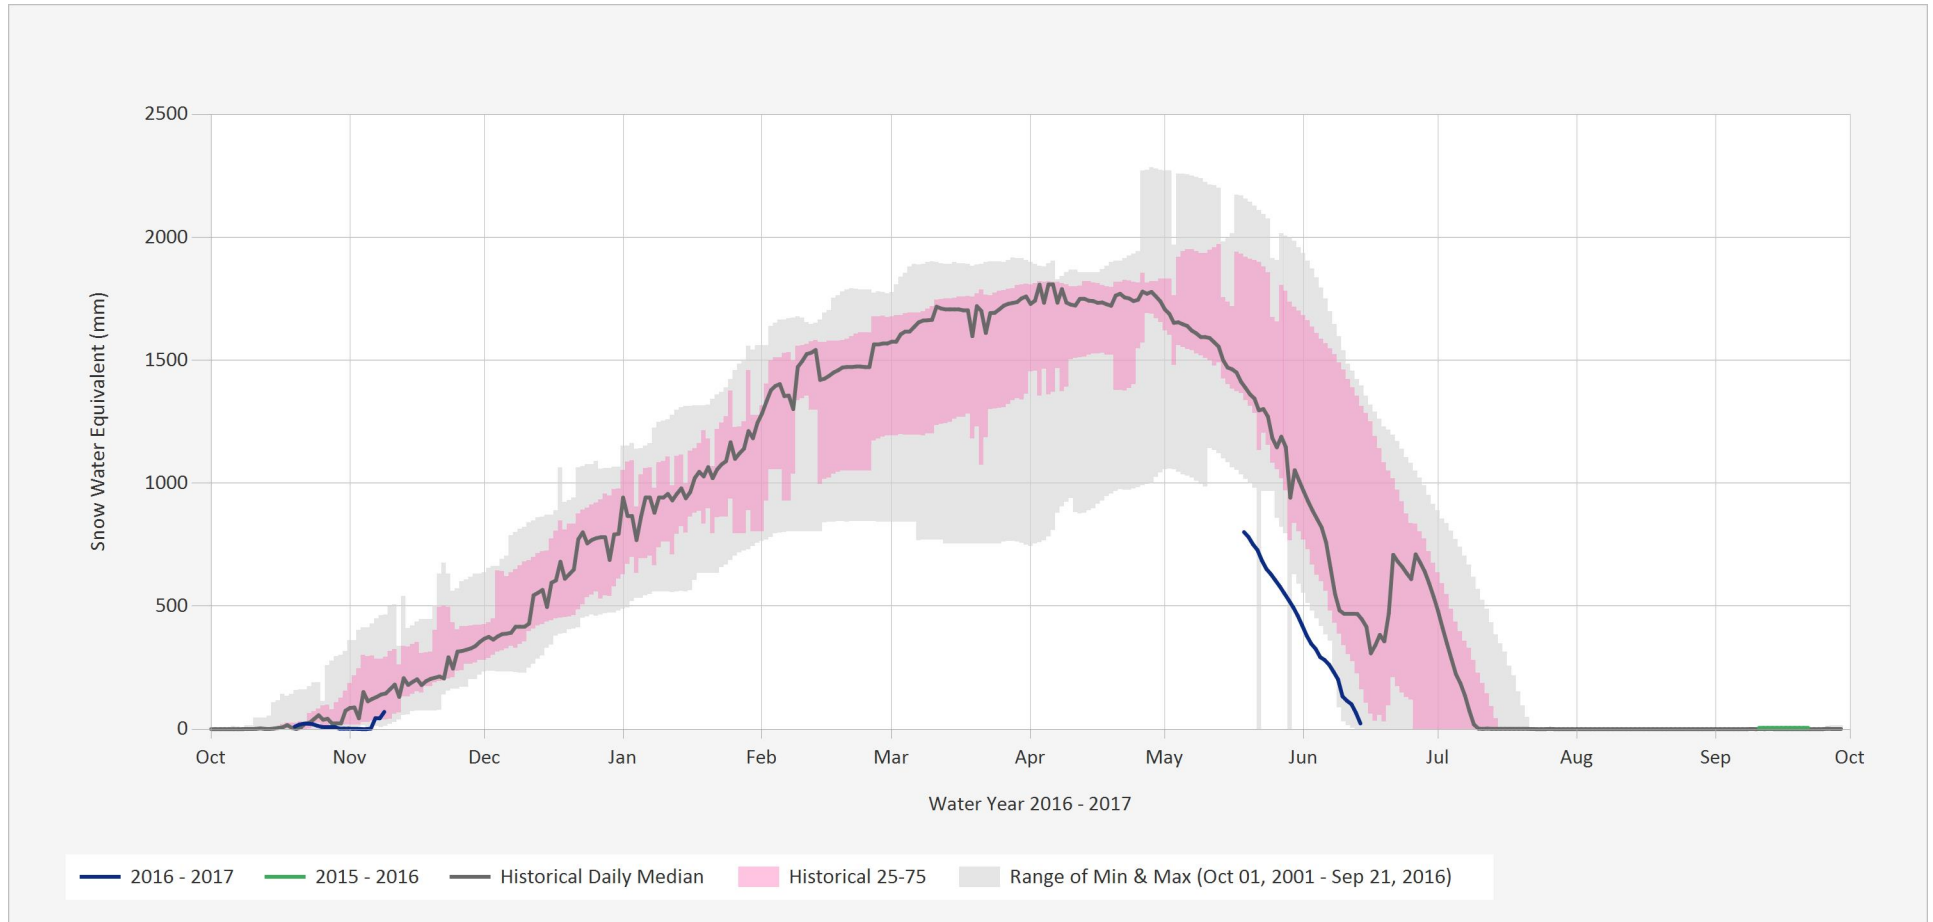

Automated Snow Weather Station Graph

Jan 24, 2022 | 1 of 1

Snow.4B12P.Automated Snow Weather Station Graph

Source Data: SW.Daily@4B12P

Location: Granduc Mine, Latitude: 56.2467, Longitude: -130.0662, Elevation: : 790 m

Statistics are based on the period of record prior to the current Water Year

Data last appended: June 13, 2017 16:00 UTC+00:00

Statistics are only displayed for locations with at least two years of data

Automated Snow Weather Station Graph is only available for Active locations

Status: Active