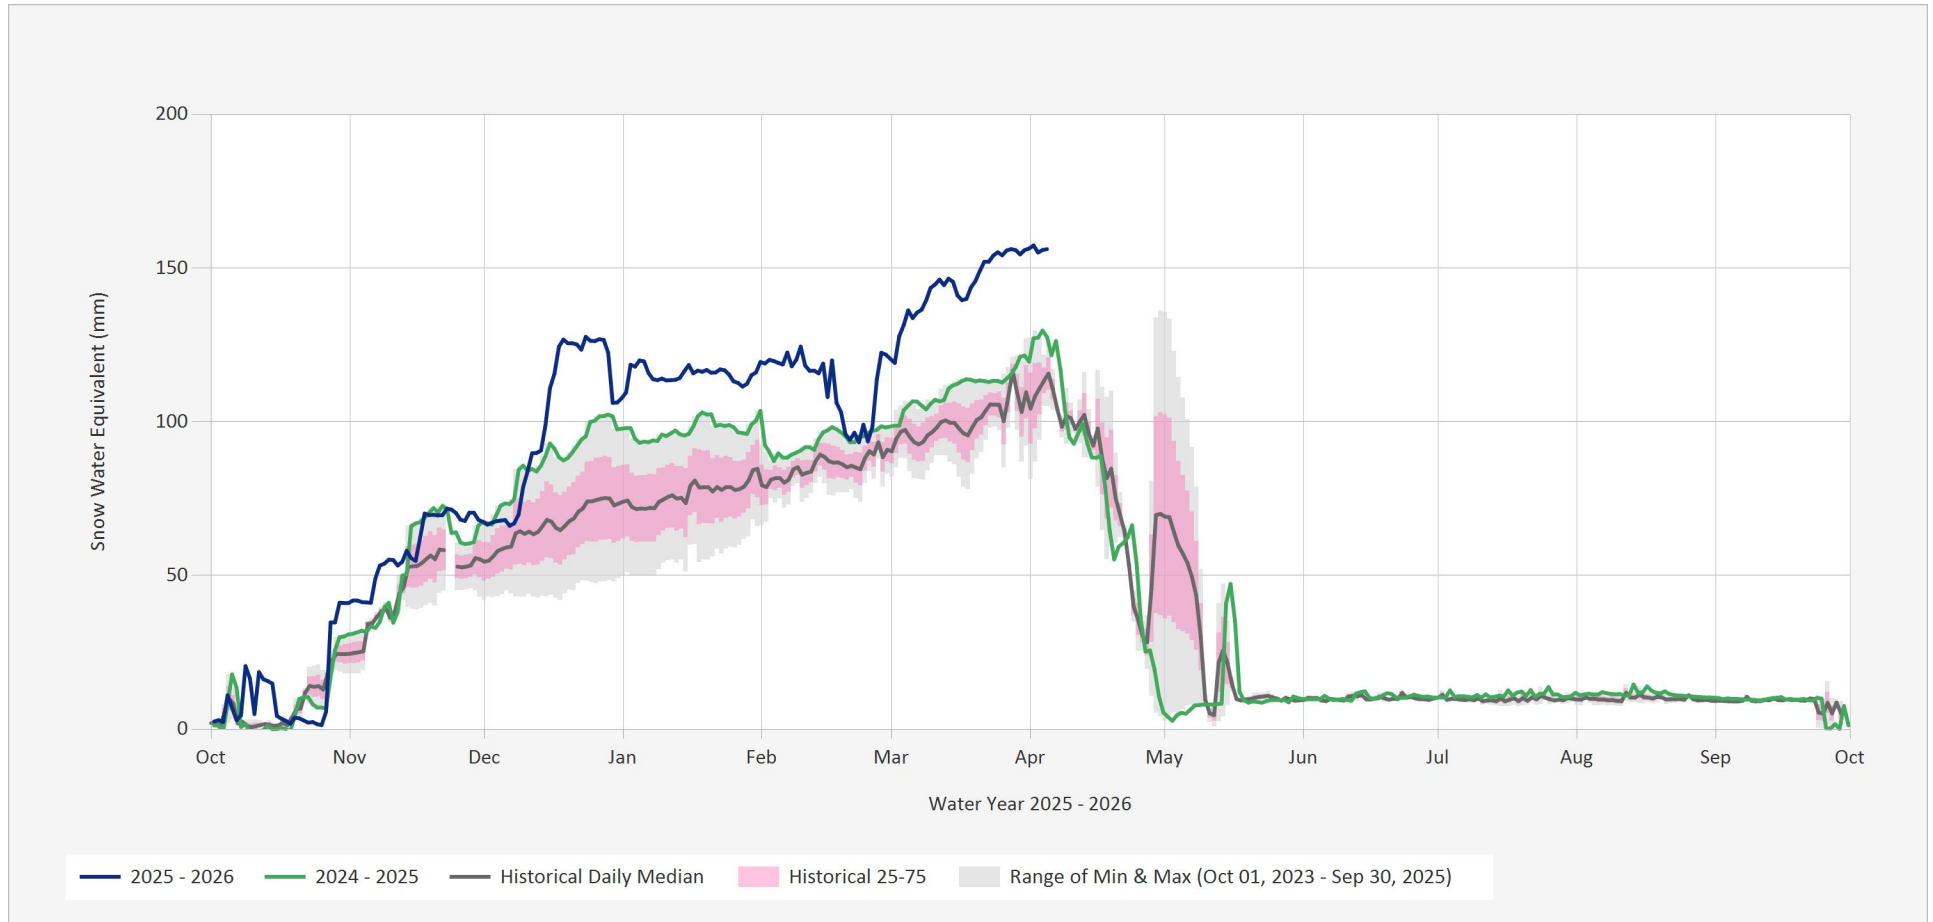

Automated Snow Weather Station Graph

Apr 5, 2026 | 1 of 1

Snow.4A39P.Automated Snow Weather Station Graph

Source Data: SW.Daily@4A39P

Location: Chowade Upper, Latitude: 56.63683333, Longitude: -122.7788667, Elevation: : 1480 m

Statistics are based on the period of record prior to the current Water Year
 Statistics are only displayed for locations with at least two years of data
 Automated Snow Weather Station Graph is only available for Active locations