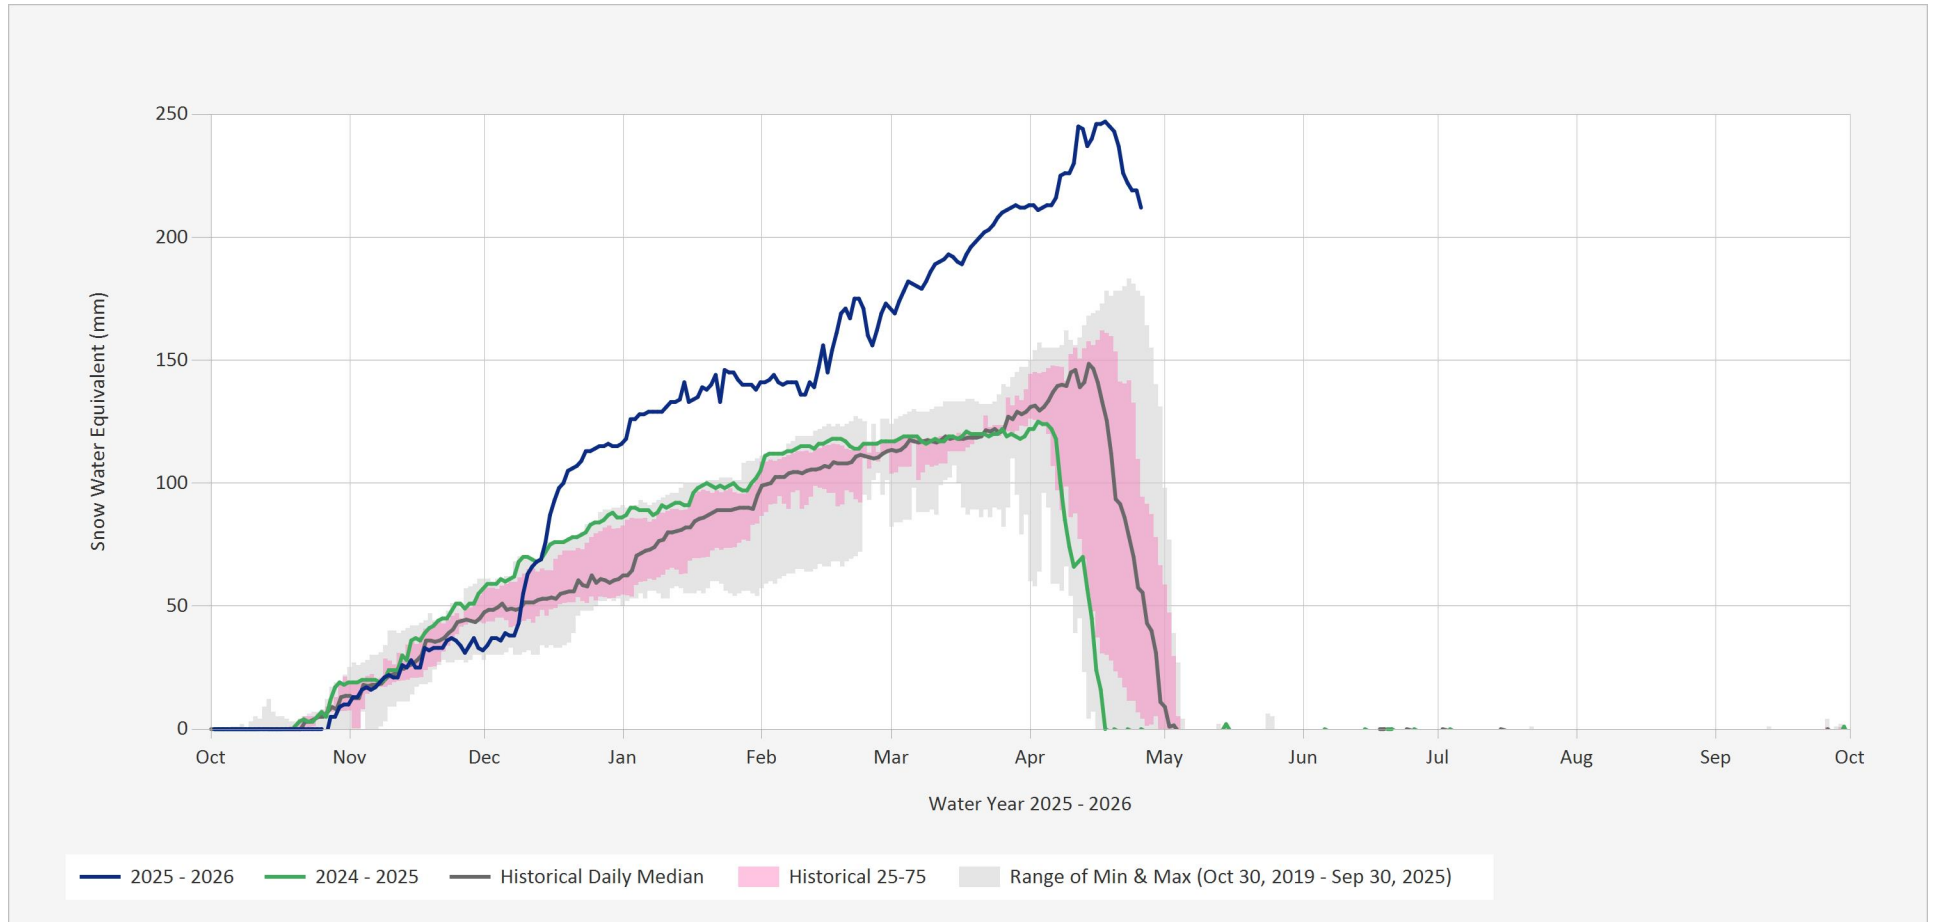

Automated Snow Weather Station Graph

May 26, 2026 | 1 of 1

Snow.4A37P.Automated Snow Weather Station Graph

Source Data: SW.Daily@4A37P

Location: McQue Terrace, Latitude: 56.9815, Longitude: -123.4041667, Elevation: : 1200 m

Statistics are based on the period of record prior to the current Water Year
 Statistics are only displayed for locations with at least two years of data
 Automated Snow Weather Station Graph is only available for Active locations