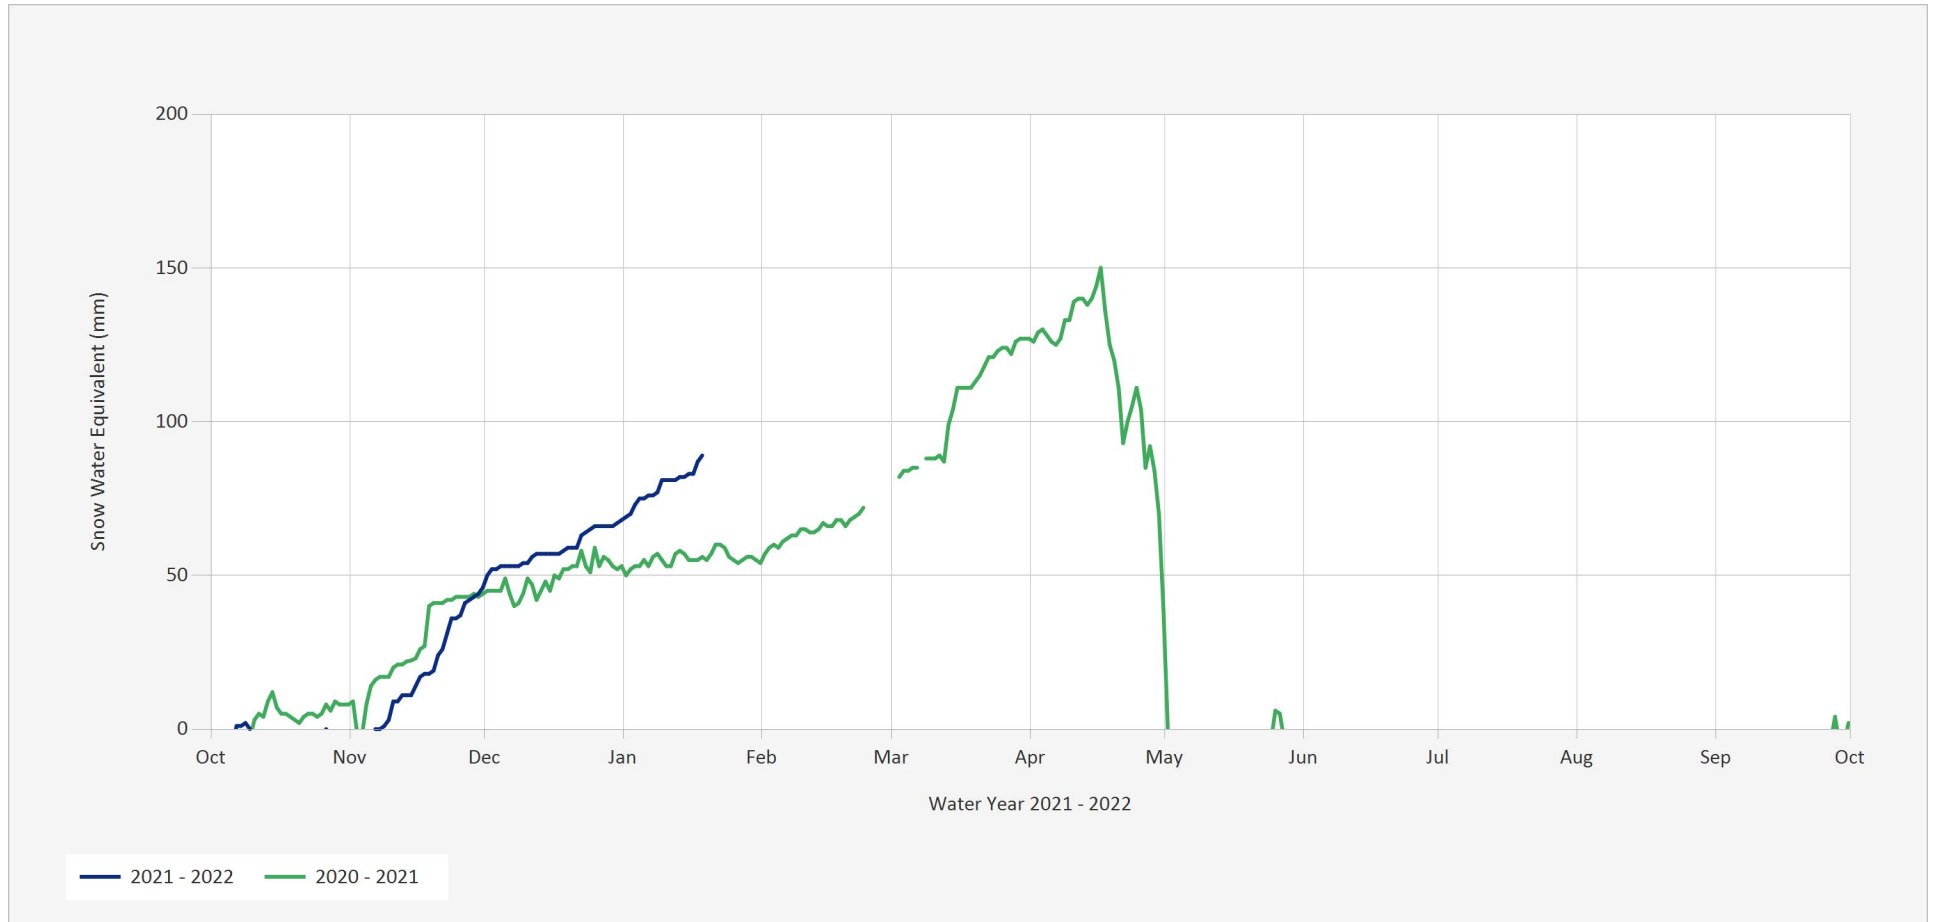

Automated Snow Weather Station Graph

Jan 19, 2022 | 1 of 1

Snow.4A37P.Automated Snow Weather Station Graph

Source Data: SW.Daily@4A37P

Location: McQue Terrace, Latitude: 56.9815, Longitude: -123.4041667, Elevation: : 1200 m

Statistics are based on the period of record prior to the current Water Year

Statistics are only displayed for locations with at least two years of data

Automated Snow Weather Station Graph is only available for Active locations