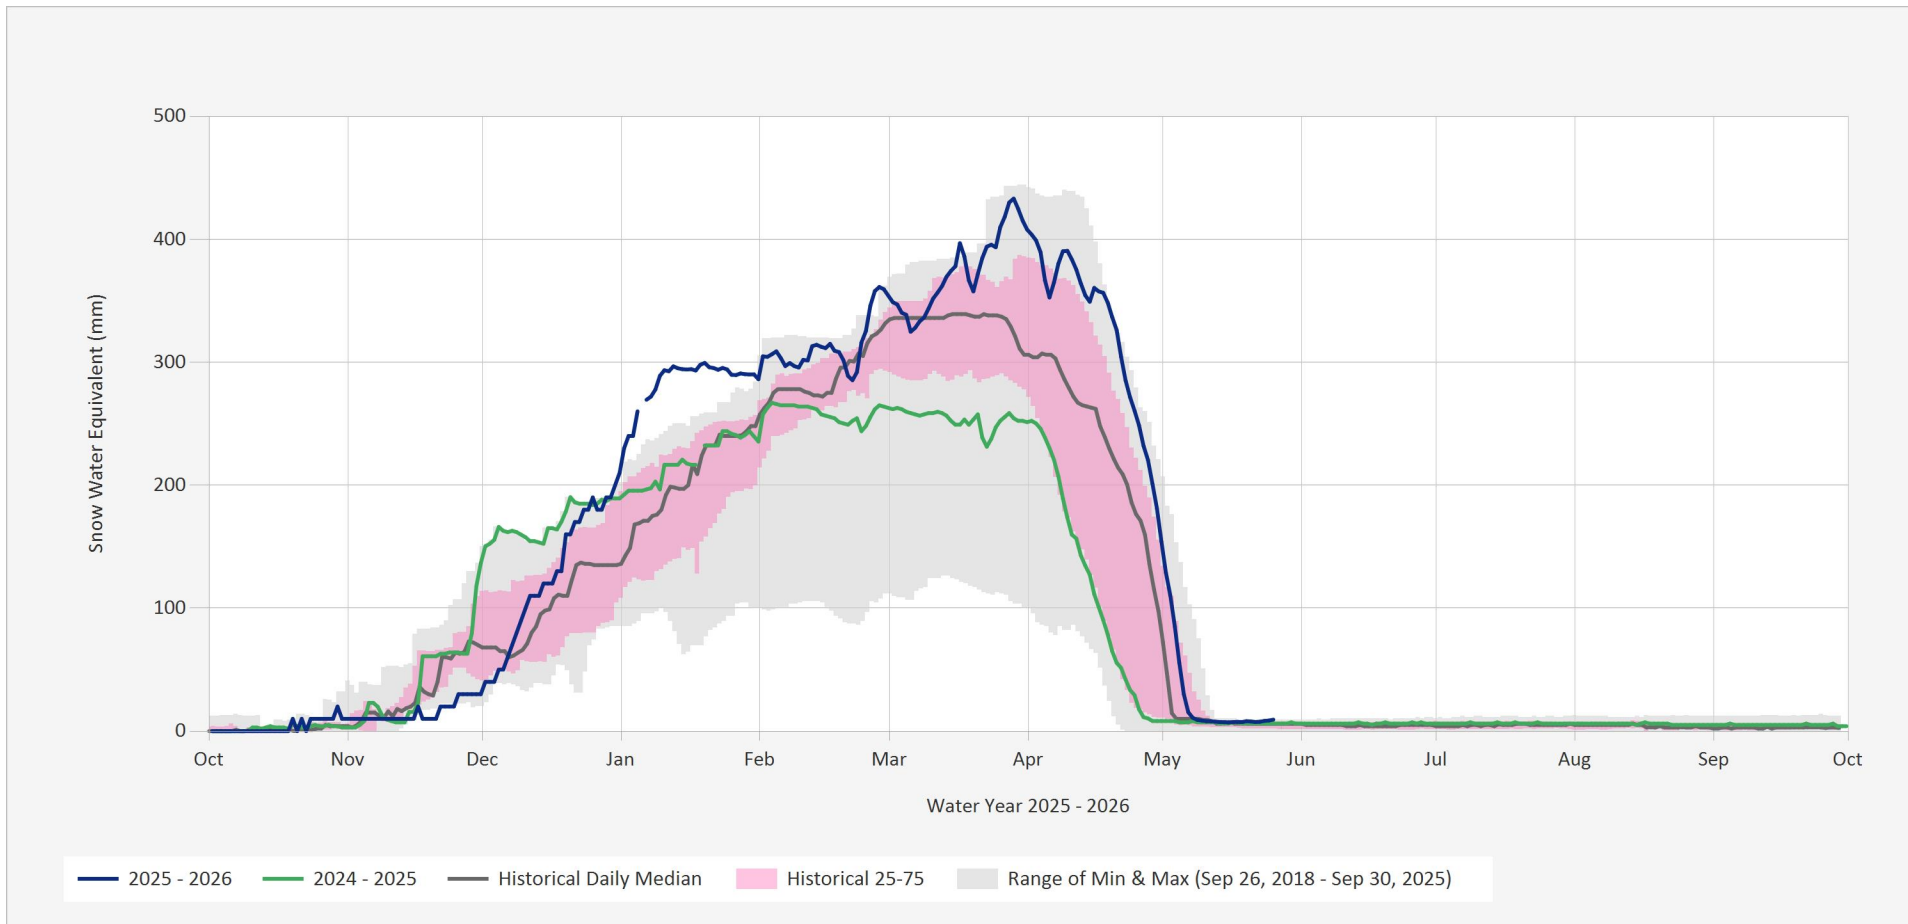

Automated Snow Weather Station Graph

May 26, 2026 | 1 of 1

Snow.4A36P.Automated Snow Weather Station Graph

Source Data: SW.Daily@4A36P

Location: Parsnip Upper, Latitude: 54.6055556, Longitude: -122.1375833, Elevation: : 790 m

Statistics are based on the period of record prior to the current Water Year
 Statistics are only displayed for locations with at least two years of data
 Automated Snow Weather Station Graph is only available for Active locations