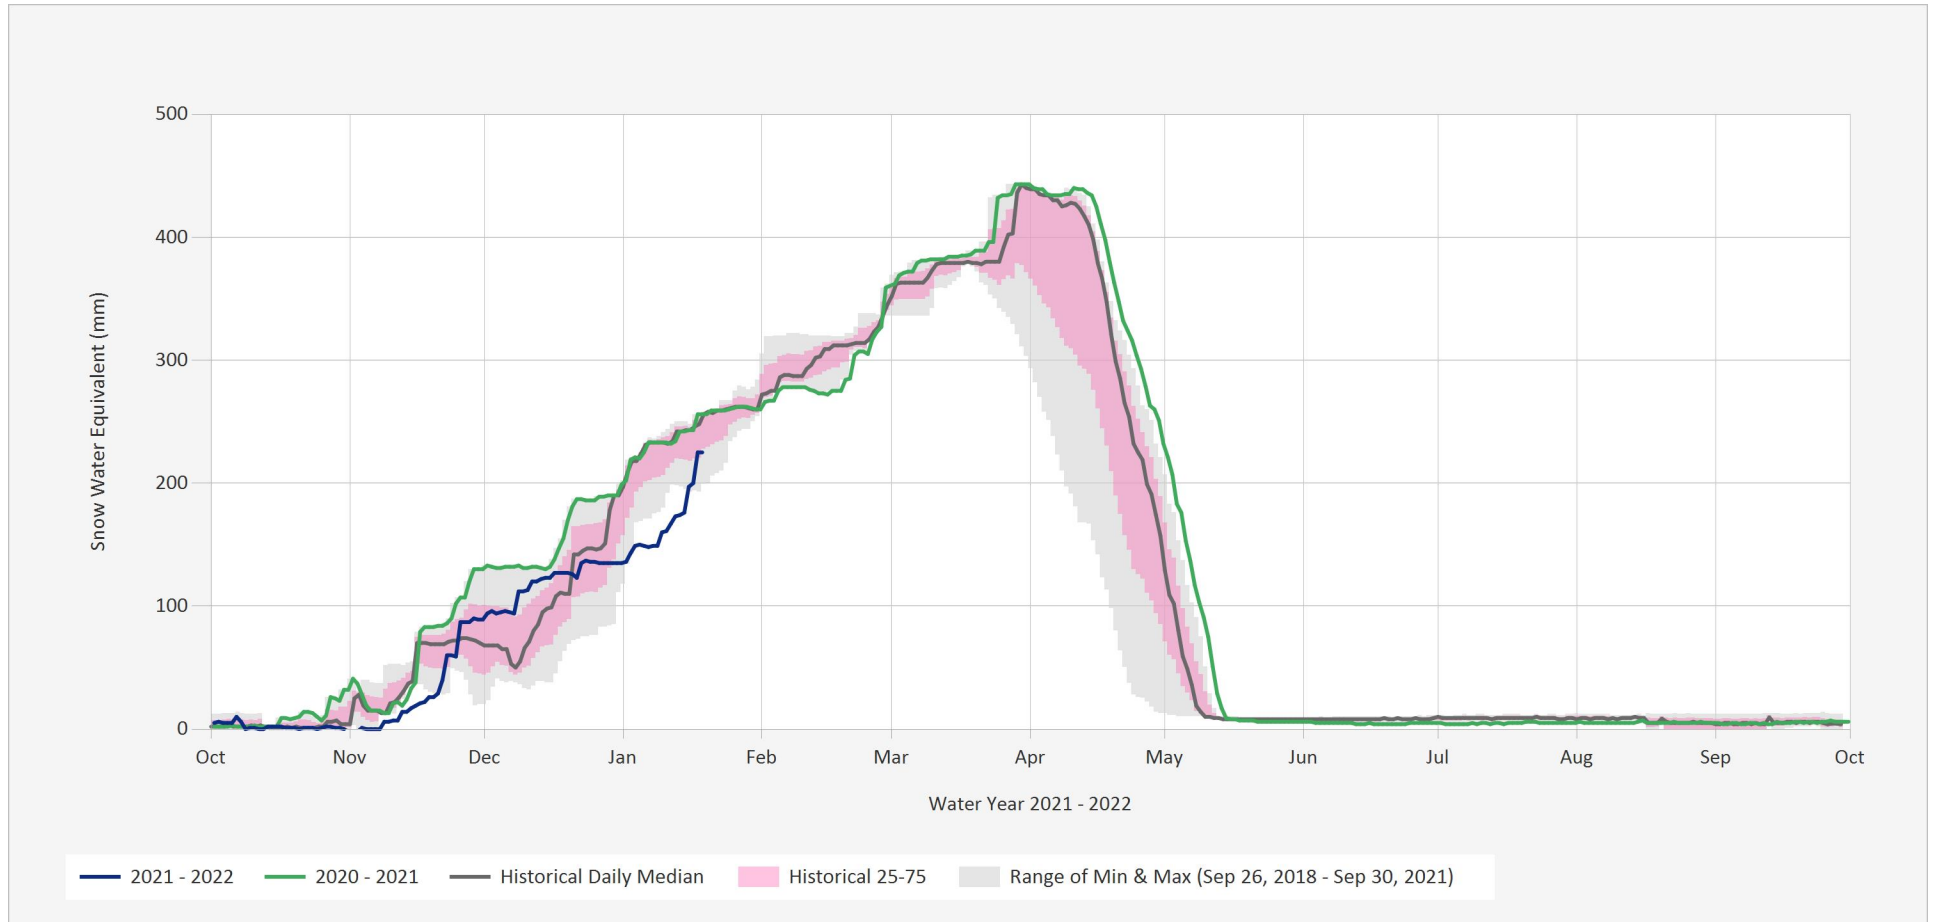

Automated Snow Weather Station Graph

Jan 19, 2022 | 1 of 1

Snow.4A36P.Automated Snow Weather Station Graph

Source Data: SW.Daily@4A36P

Location: Parsnip Upper, Latitude: 54.6055556, Longitude: -122.1375833, Elevation: : 790 m

Statistics are based on the period of record prior to the current Water Year

Statistics are only displayed for locations with at least two years of data

Automated Snow Weather Station Graph is only available for Active locations