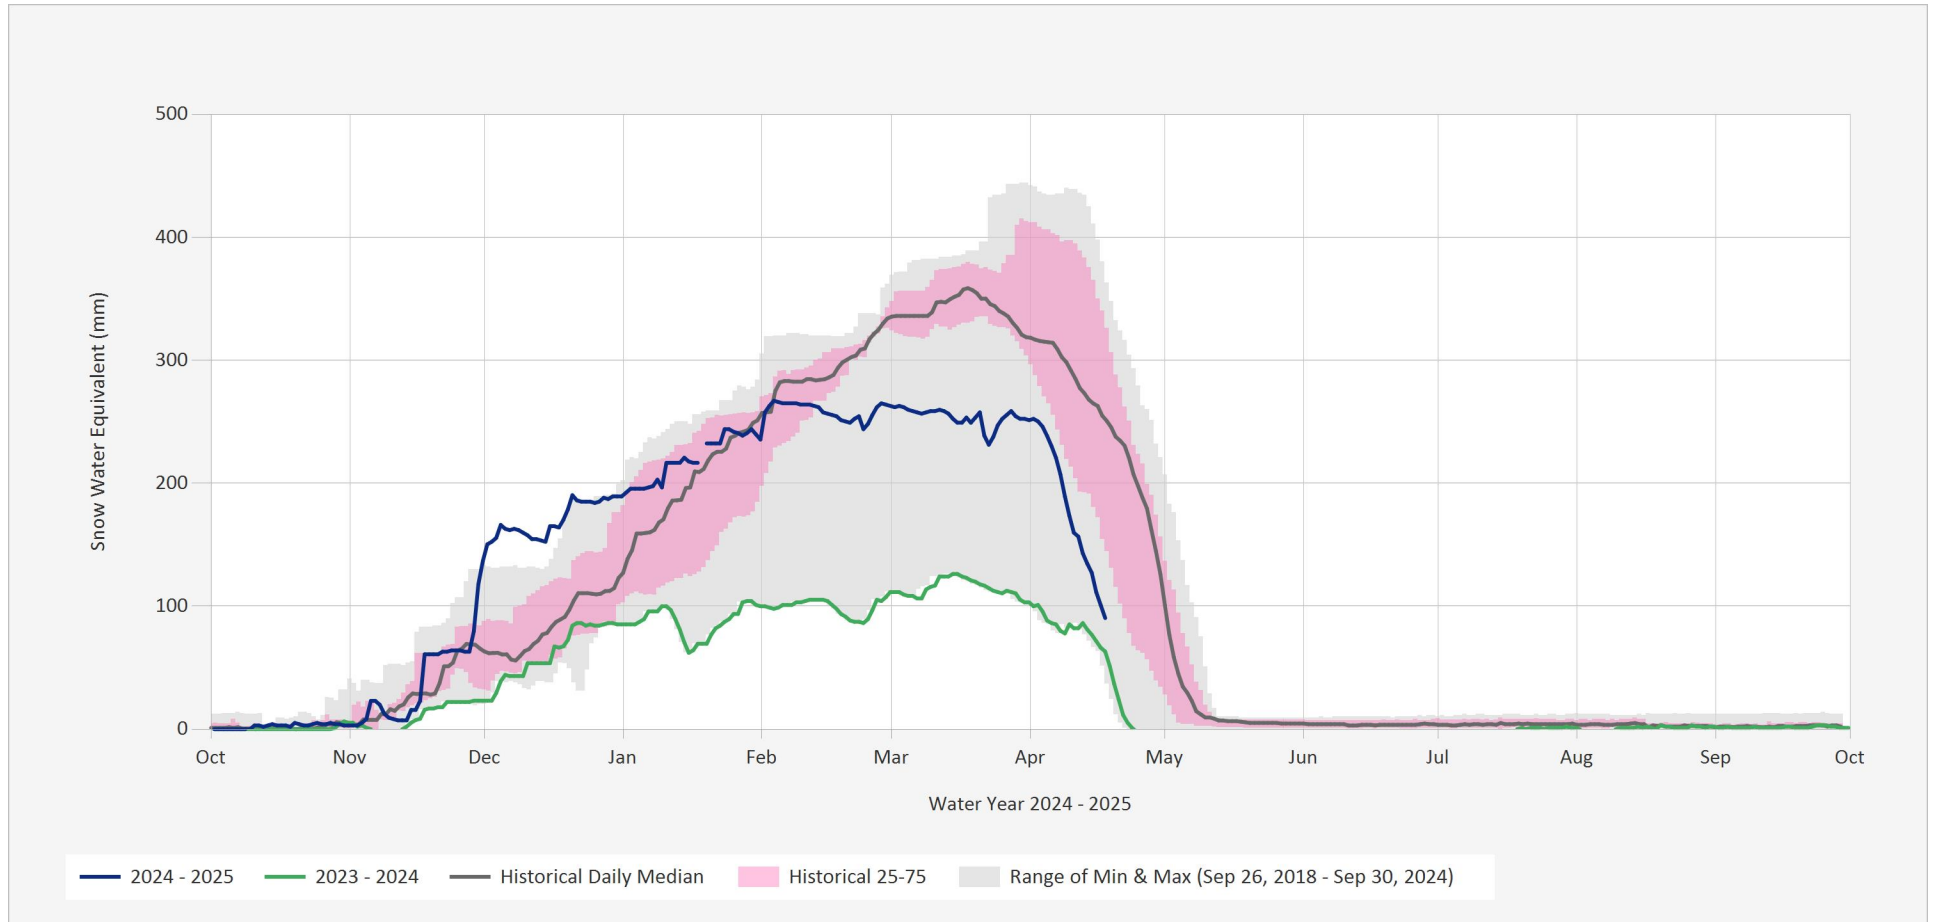

Automated Snow Weather Station Graph

Apr 18, 2025 | 1 of 1

Snow.4A36P.Automated Snow Weather Station Graph

Source Data: SW.Daily@4A36P

Location: Parsnip Upper, Latitude: 54.6055556, Longitude: -122.1375833, Elevation: : 790 m

Statistics are based on the period of record prior to the current Water Year

Statistics are only displayed for locations with at least two years of data

Automated Snow Weather Station Graph is only available for Active locations