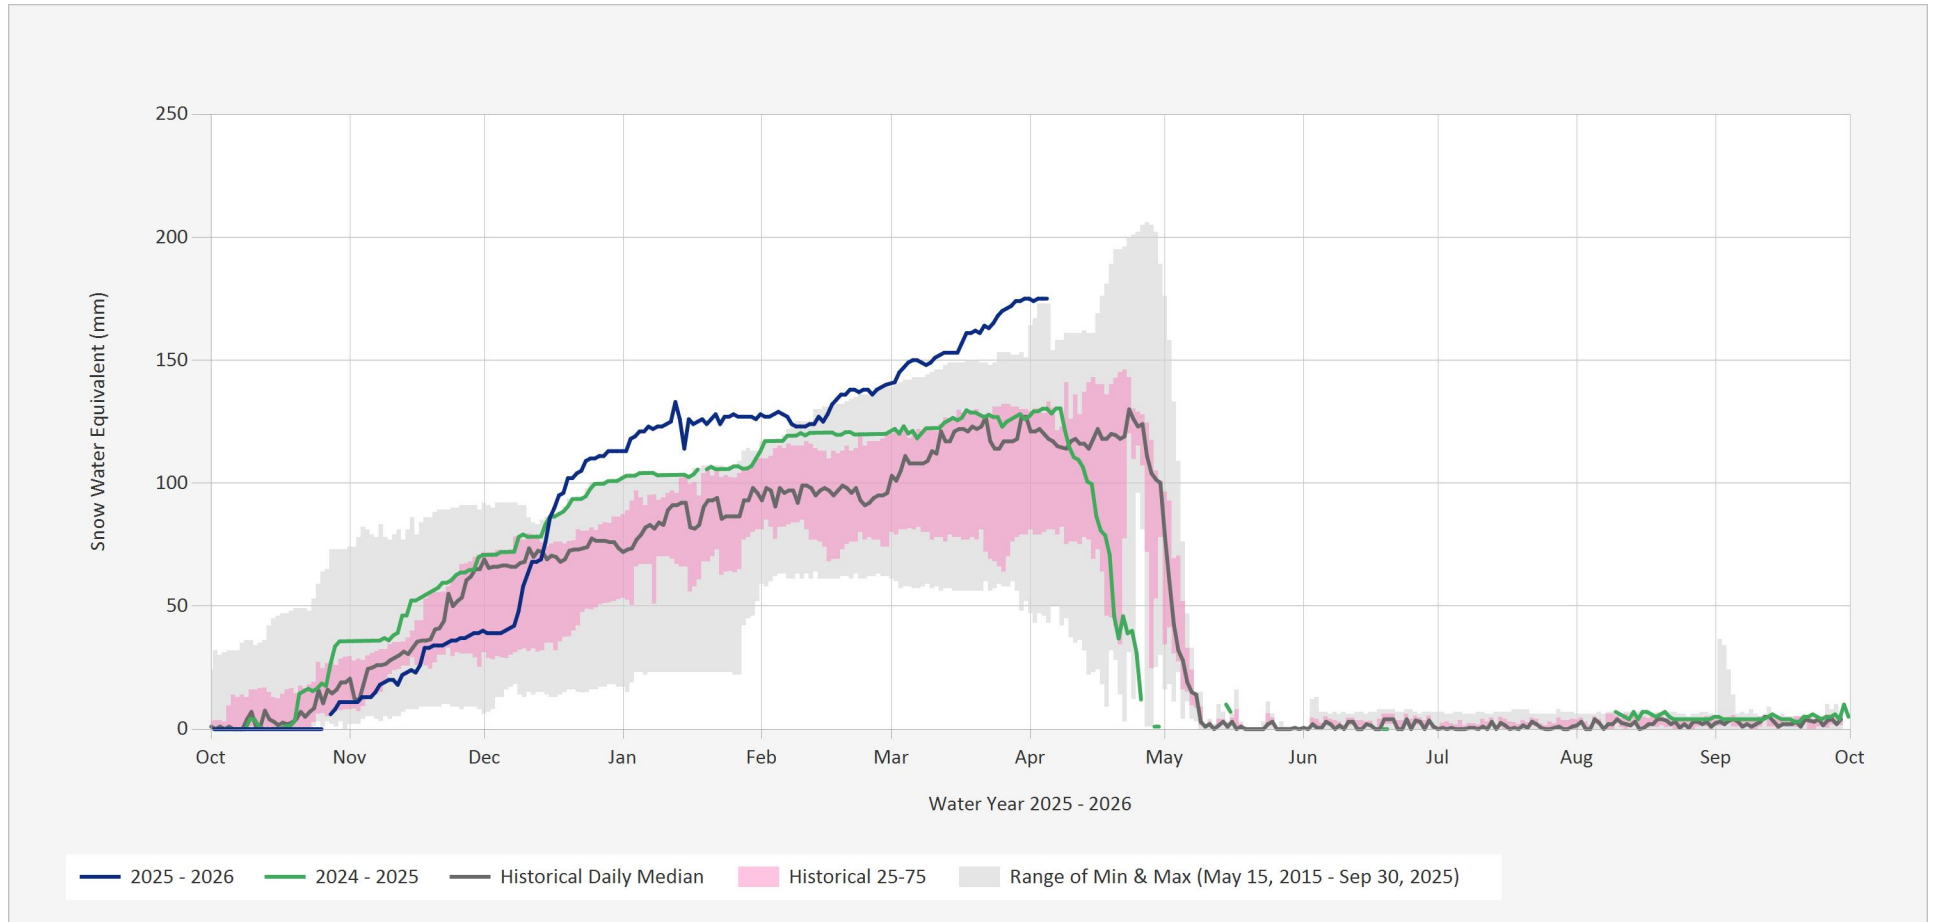

Automated Snow Weather Station Graph

Apr 5, 2026 | 1 of 1

Snow.4A33P.Automated Snow Weather Station Graph

Source Data: SW.Daily@4A33P

Location: Muskwa-Kechika, Latitude: 56.7813889, Longitude: -123.1063889, Elevation: : 1196 m

Statistics are based on the period of record prior to the current Water Year

Data last appended: April 4, 2026 16:00 UTC+00:00

Statistics are only displayed for locations with at least two years of data

Automated Snow Weather Station Graph is only available for Active locations

Status: Active