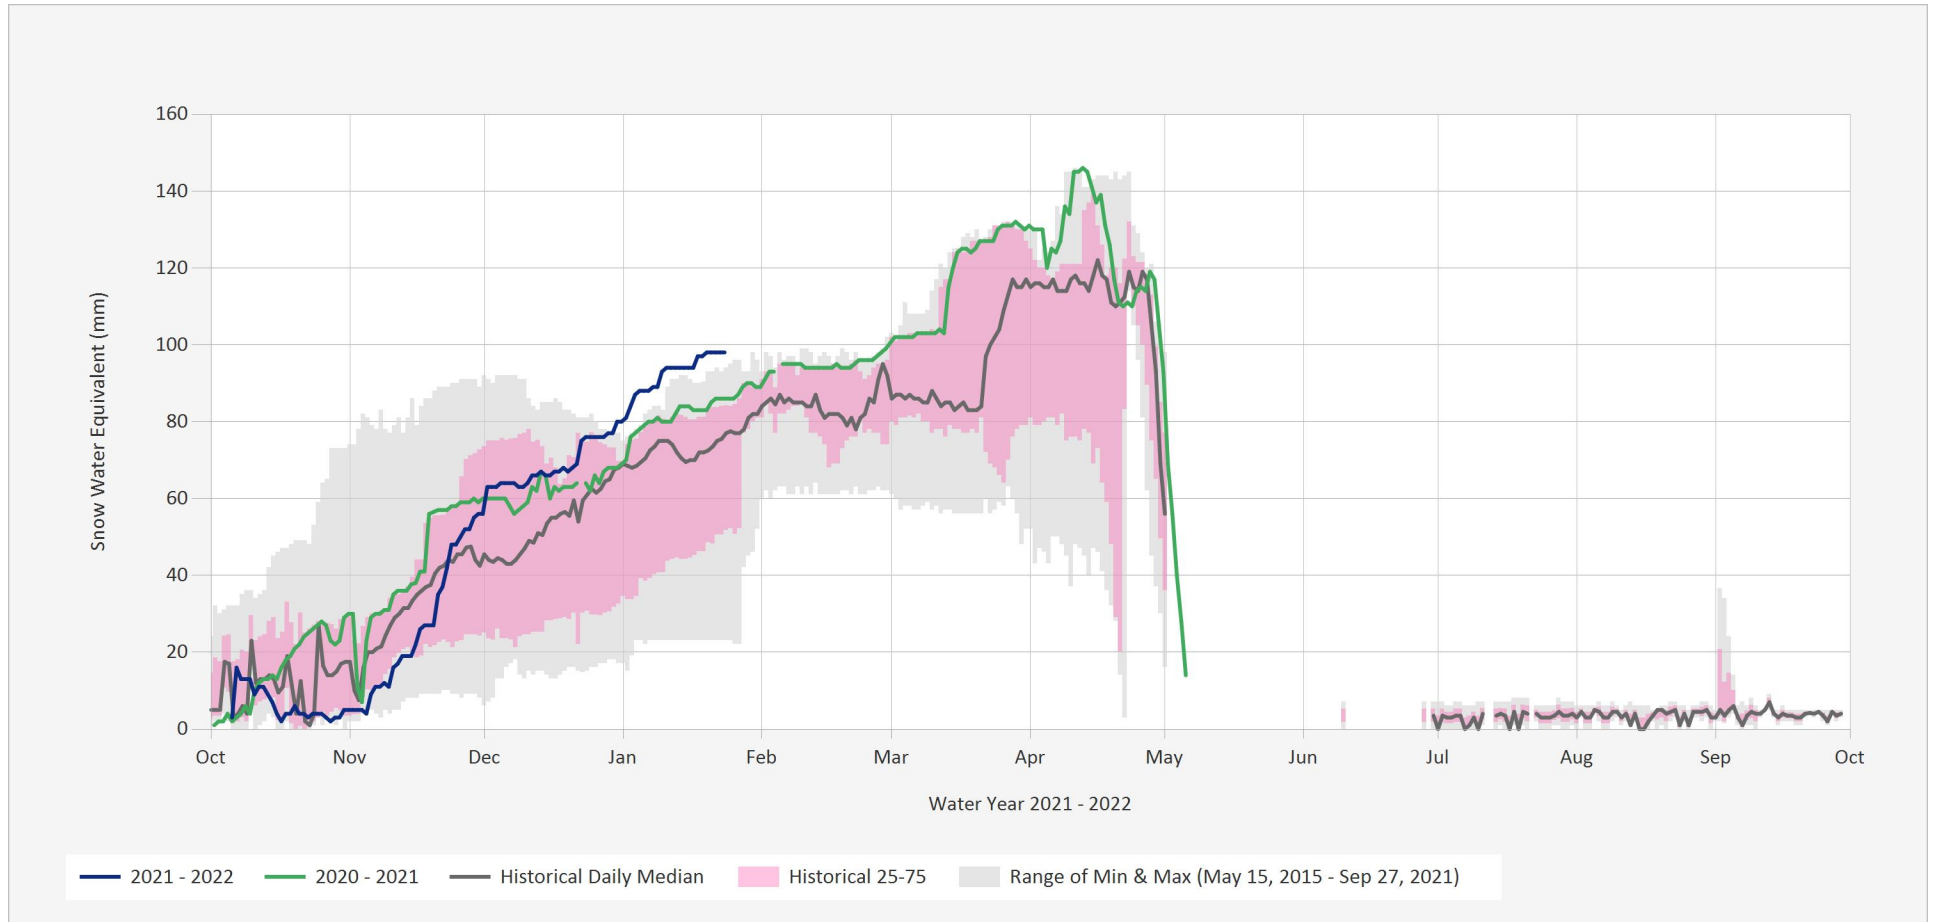

Automated Snow Weather Station Graph

Jan 24, 2022 | 1 of 1

Snow.4A33P.Automated Snow Weather Station Graph

Source Data: SW.Daily@4A33P

Location: Muskwa-Kechika, Latitude: 56.7813889, Longitude: -123.1063889, Elevation: : 1196 m

Statistics are based on the period of record prior to the current Water Year

Statistics are only displayed for locations with at least two years of data

Automated Snow Weather Station Graph is only available for Active locations