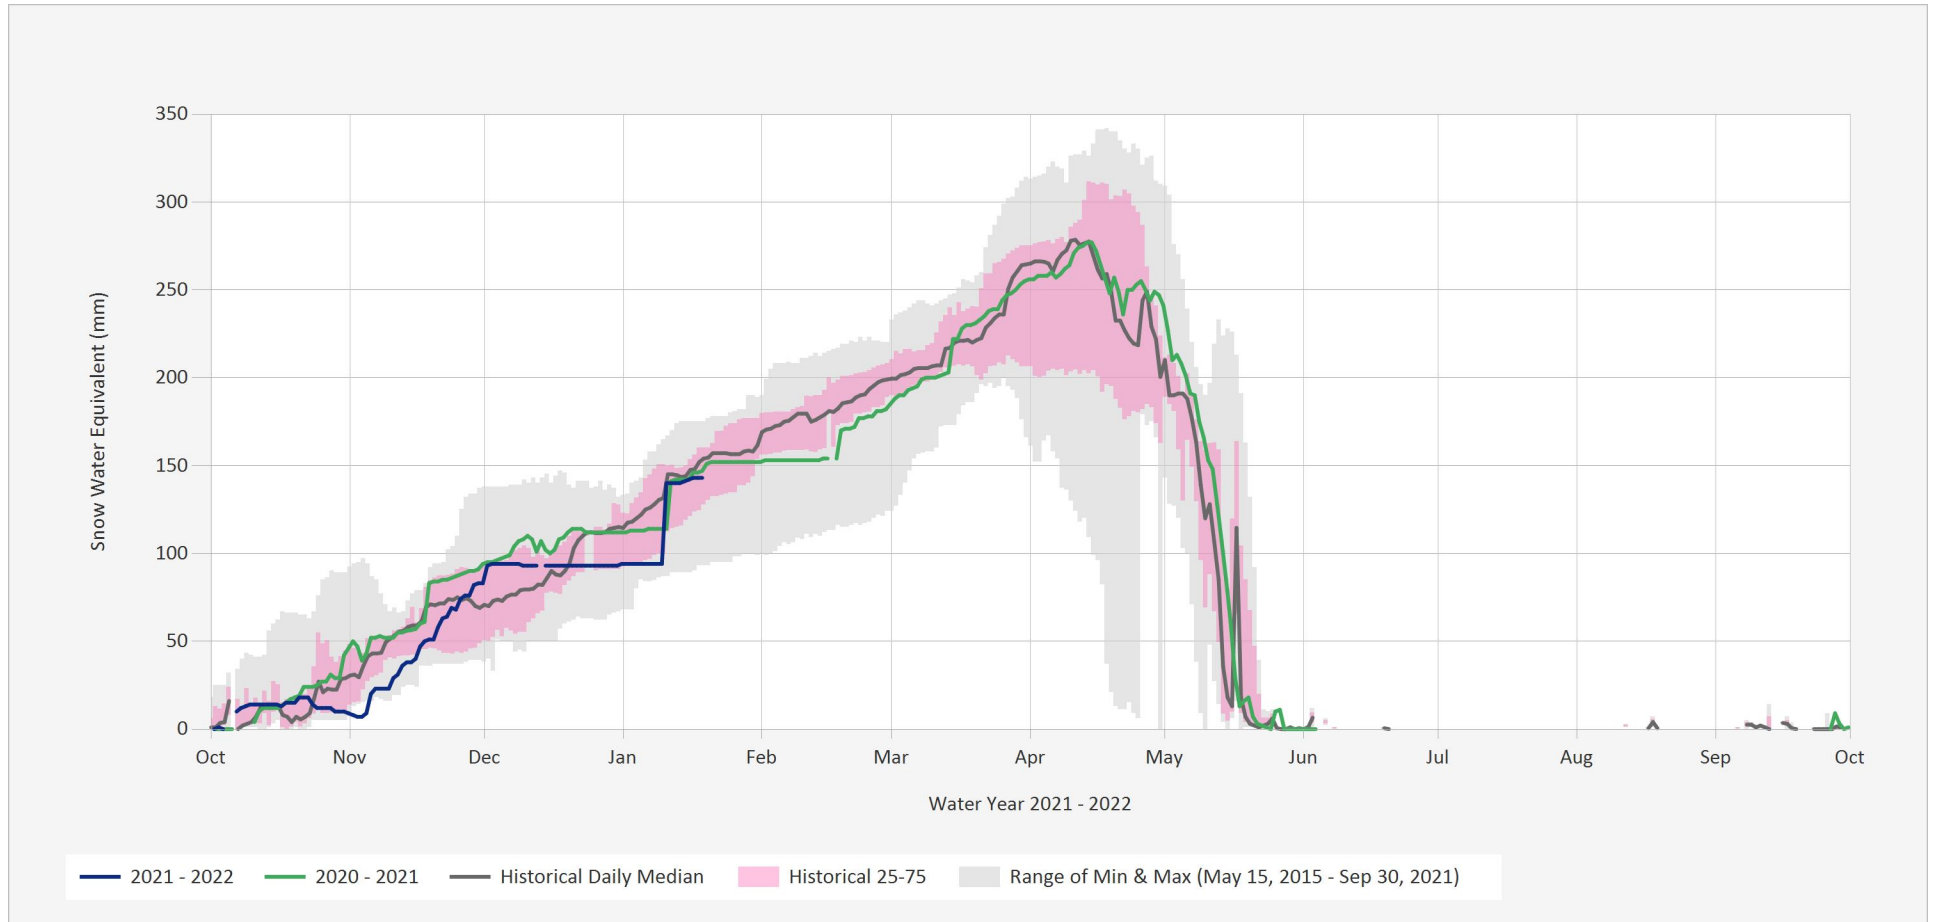

Automated Snow Weather Station Graph

Jan 19, 2022 | 1 of 1

Snow.4A31P.Automated Snow Weather Station Graph

Source Data: SW.Daily@4A31P

Location: Crying Girl Prairie, Latitude: 56.3858611, Longitude: -122.8928333, Elevation: : 1358 m

Statistics are based on the period of record prior to the current Water Year

Statistics are only displayed for locations with at least two years of data

Automated Snow Weather Station Graph is only available for Active locations