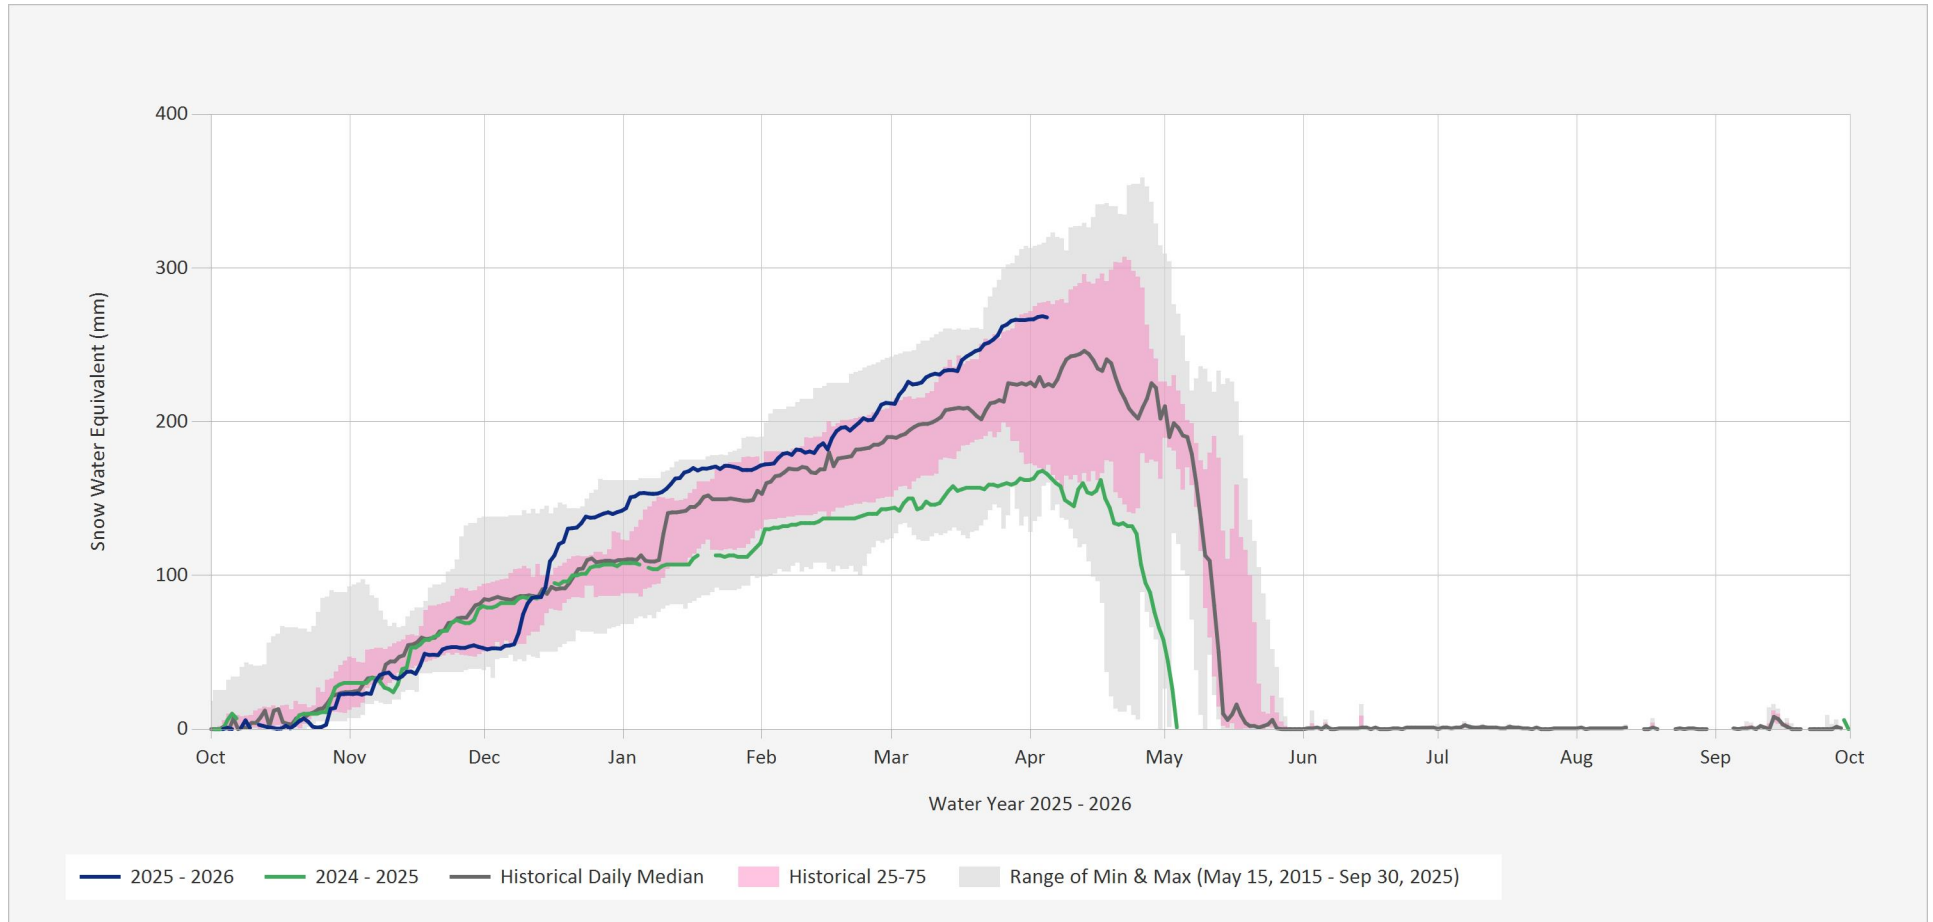

Automated Snow Weather Station Graph

Apr 5, 2026 | 1 of 1

Snow.4A31P.Automated Snow Weather Station Graph

Source Data: SW.Daily@4A31P

Location: Crying Girl Prairie, Latitude: 56.3858611, Longitude: -122.8928333, Elevation: : 1358 m

Statistics are based on the period of record prior to the current Water Year  
 Statistics are only displayed for locations with at least two years of data  
 Automated Snow Weather Station Graph is only available for Active locations