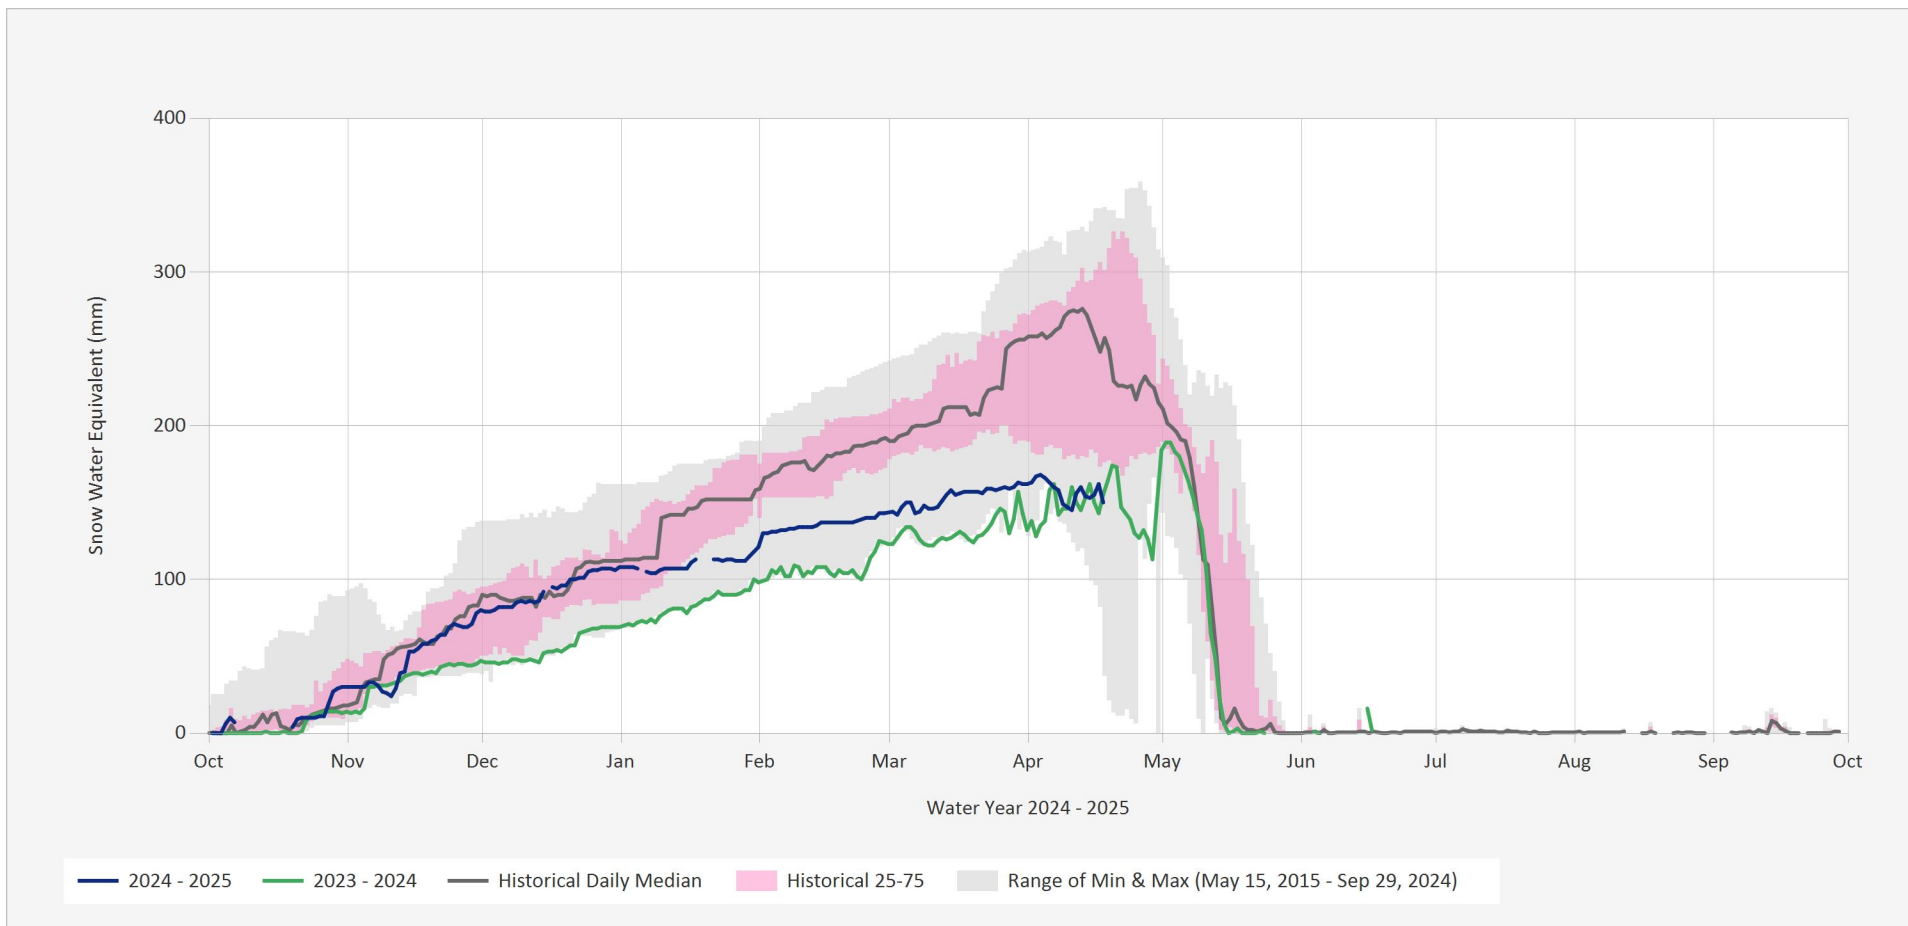

Automated Snow Weather Station Graph

Apr 18, 2025 | 1 of 1

Snow.4A31P.Automated Snow Weather Station Graph

Source Data: SW.Daily@4A31P

Location: Crying Girl Prairie, Latitude: 56.3858611, Longitude: -122.8928333, Elevation: : 1358 m

Statistics are based on the period of record prior to the current Water Year  
 Statistics are only displayed for locations with at least two years of data  
 Automated Snow Weather Station Graph is only available for Active locations