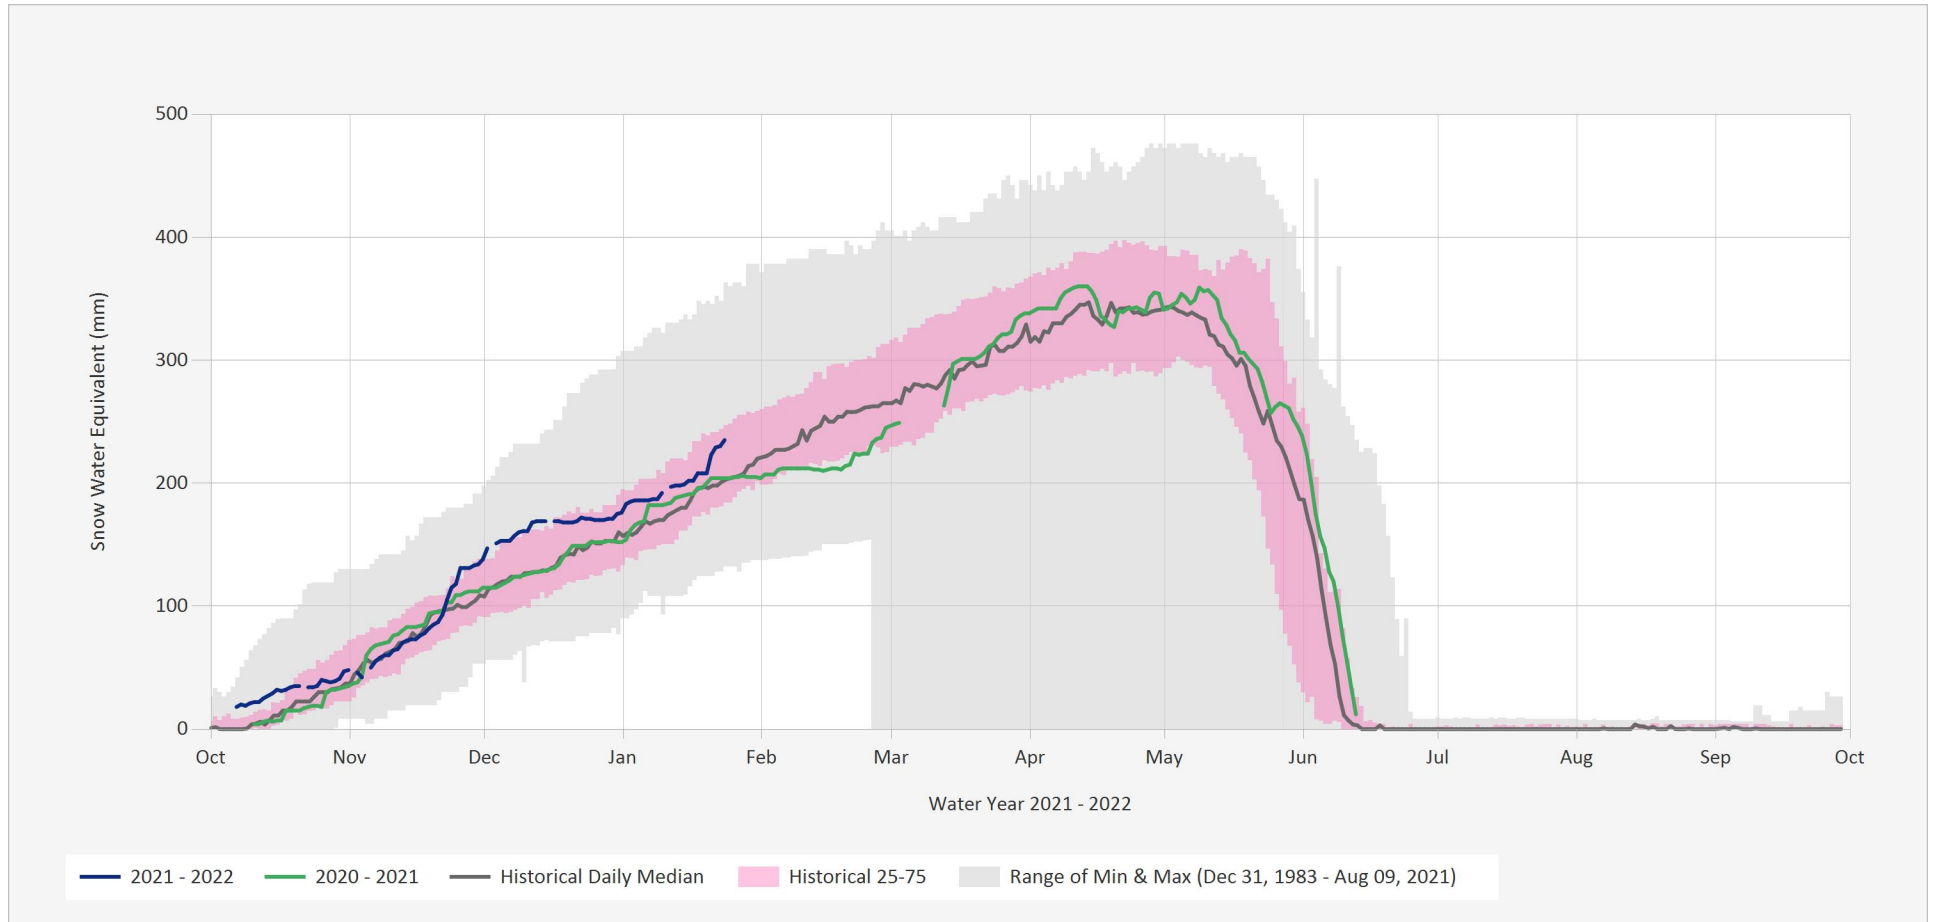

Automated Snow Weather Station Graph

Jan 24, 2022 | 1 of 1

Snow.4A27P.Automated Snow Weather Station Graph

Source Data: SW.Daily@4A27P

Location: Kwadacha North, Latitude: 57.623333, Longitude: -125.073167, Elevation: : 1554 m

Statistics are based on the period of record prior to the current Water Year

Statistics are only displayed for locations with at least two years of data

Automated Snow Weather Station Graph is only available for Active locations