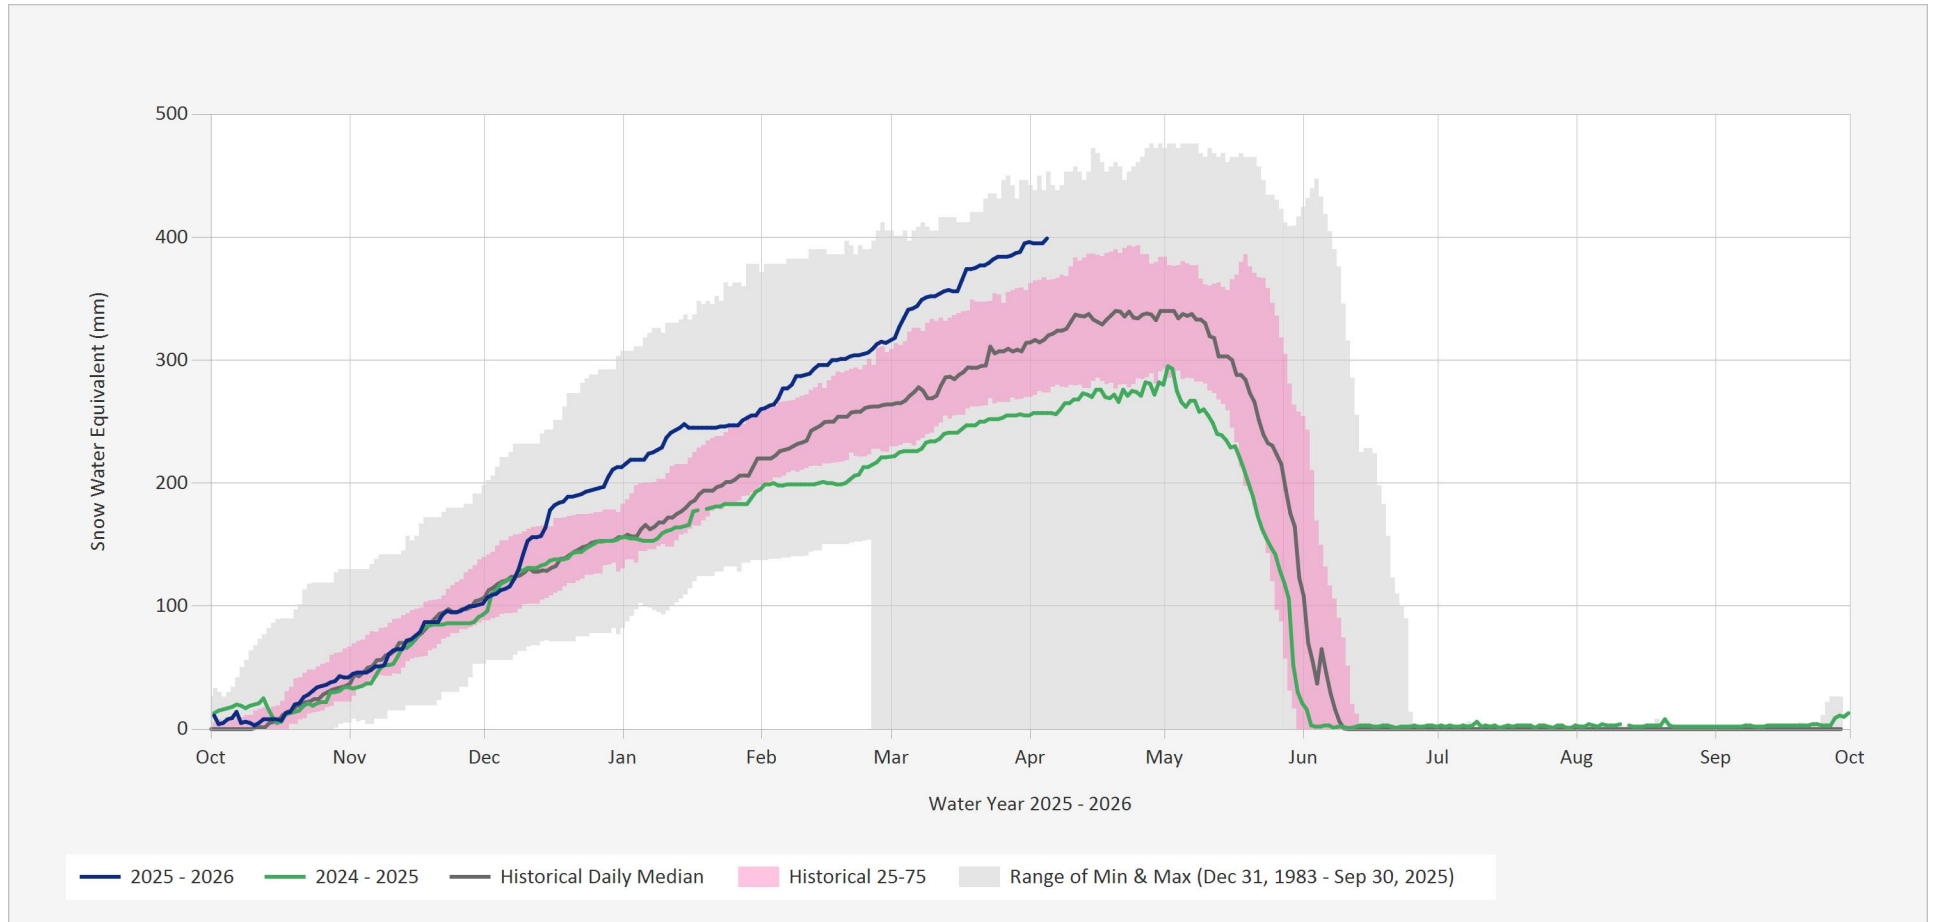

Automated Snow Weather Station Graph

Apr 5, 2026 | 1 of 1

Snow.4A27P.Automated Snow Weather Station Graph

Source Data: SW.Daily@4A27P

Location: Kwadacha North, Latitude: 57.623333, Longitude: -125.073167, Elevation: : 1554 m

Statistics are based on the period of record prior to the current Water Year
 Statistics are only displayed for locations with at least two years of data
 Automated Snow Weather Station Graph is only available for Active locations