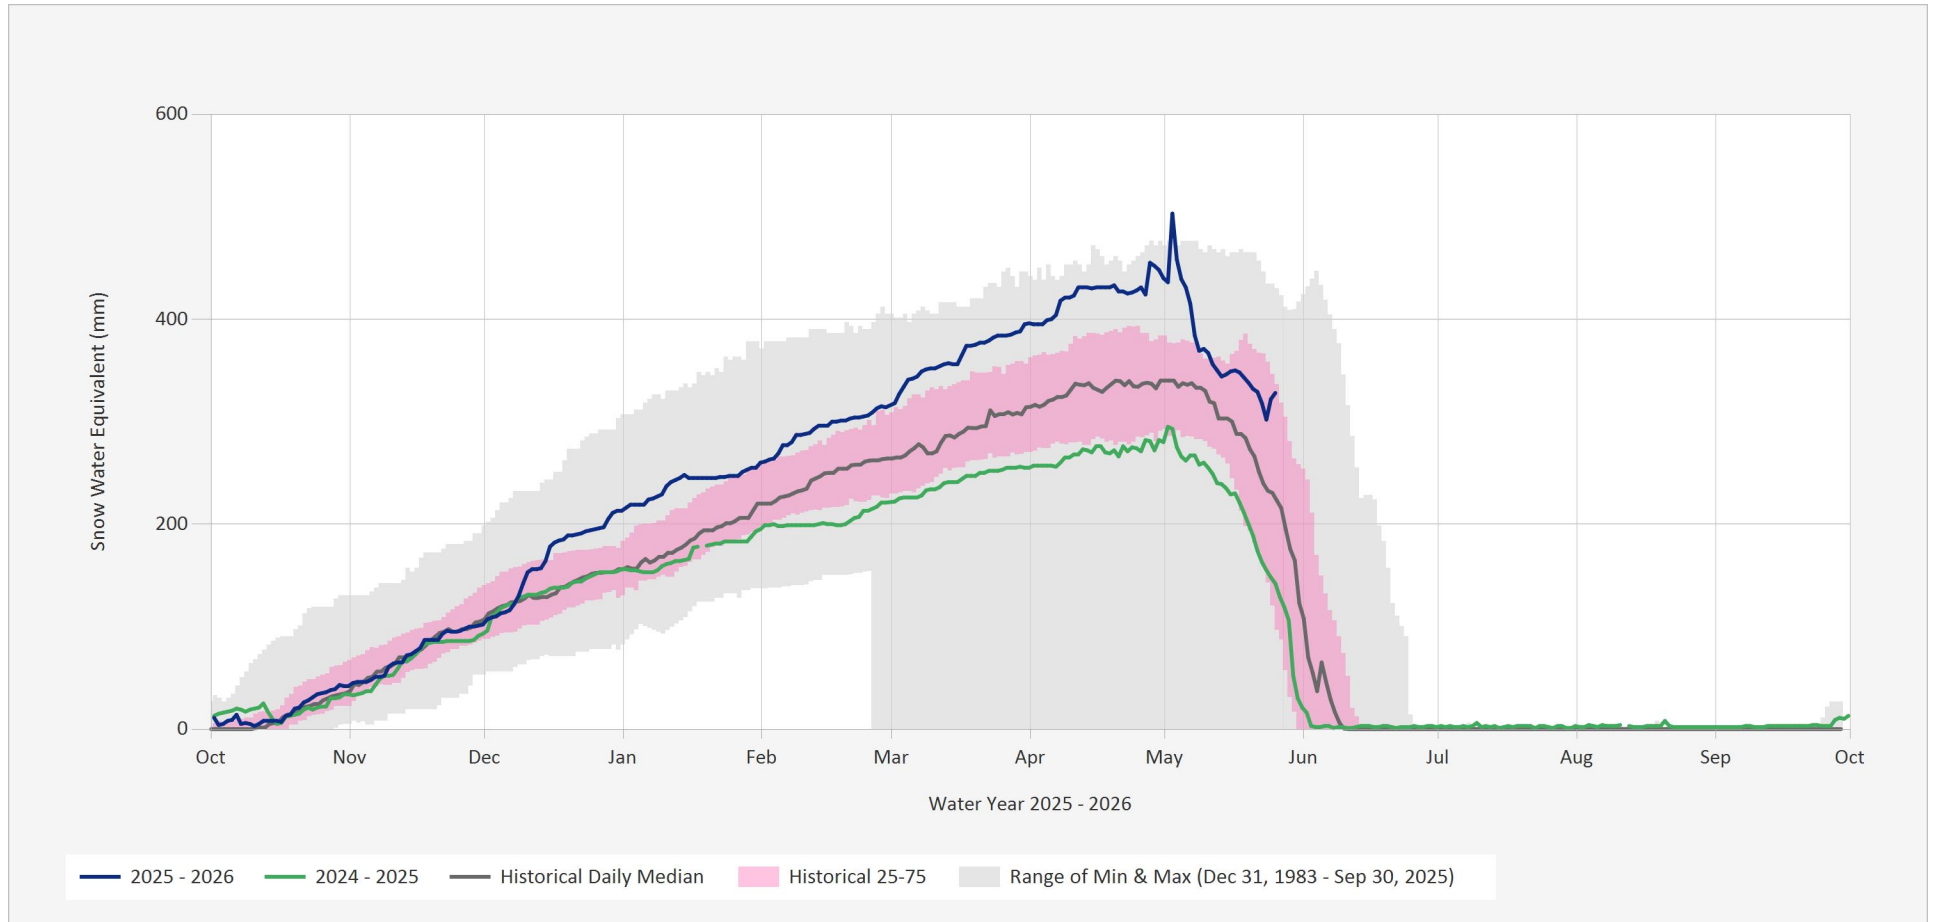

Automated Snow Weather Station Graph

May 26, 2026 | 1 of 1

Snow.4A27P.Automated Snow Weather Station Graph

Source Data: SW.Daily@4A27P

Location: Kwadacha North, Latitude: 57.623333, Longitude: -125.073167, Elevation: : 1554 m

Statistics are based on the period of record prior to the current Water Year  
 Statistics are only displayed for locations with at least two years of data  
 Automated Snow Weather Station Graph is only available for Active locations