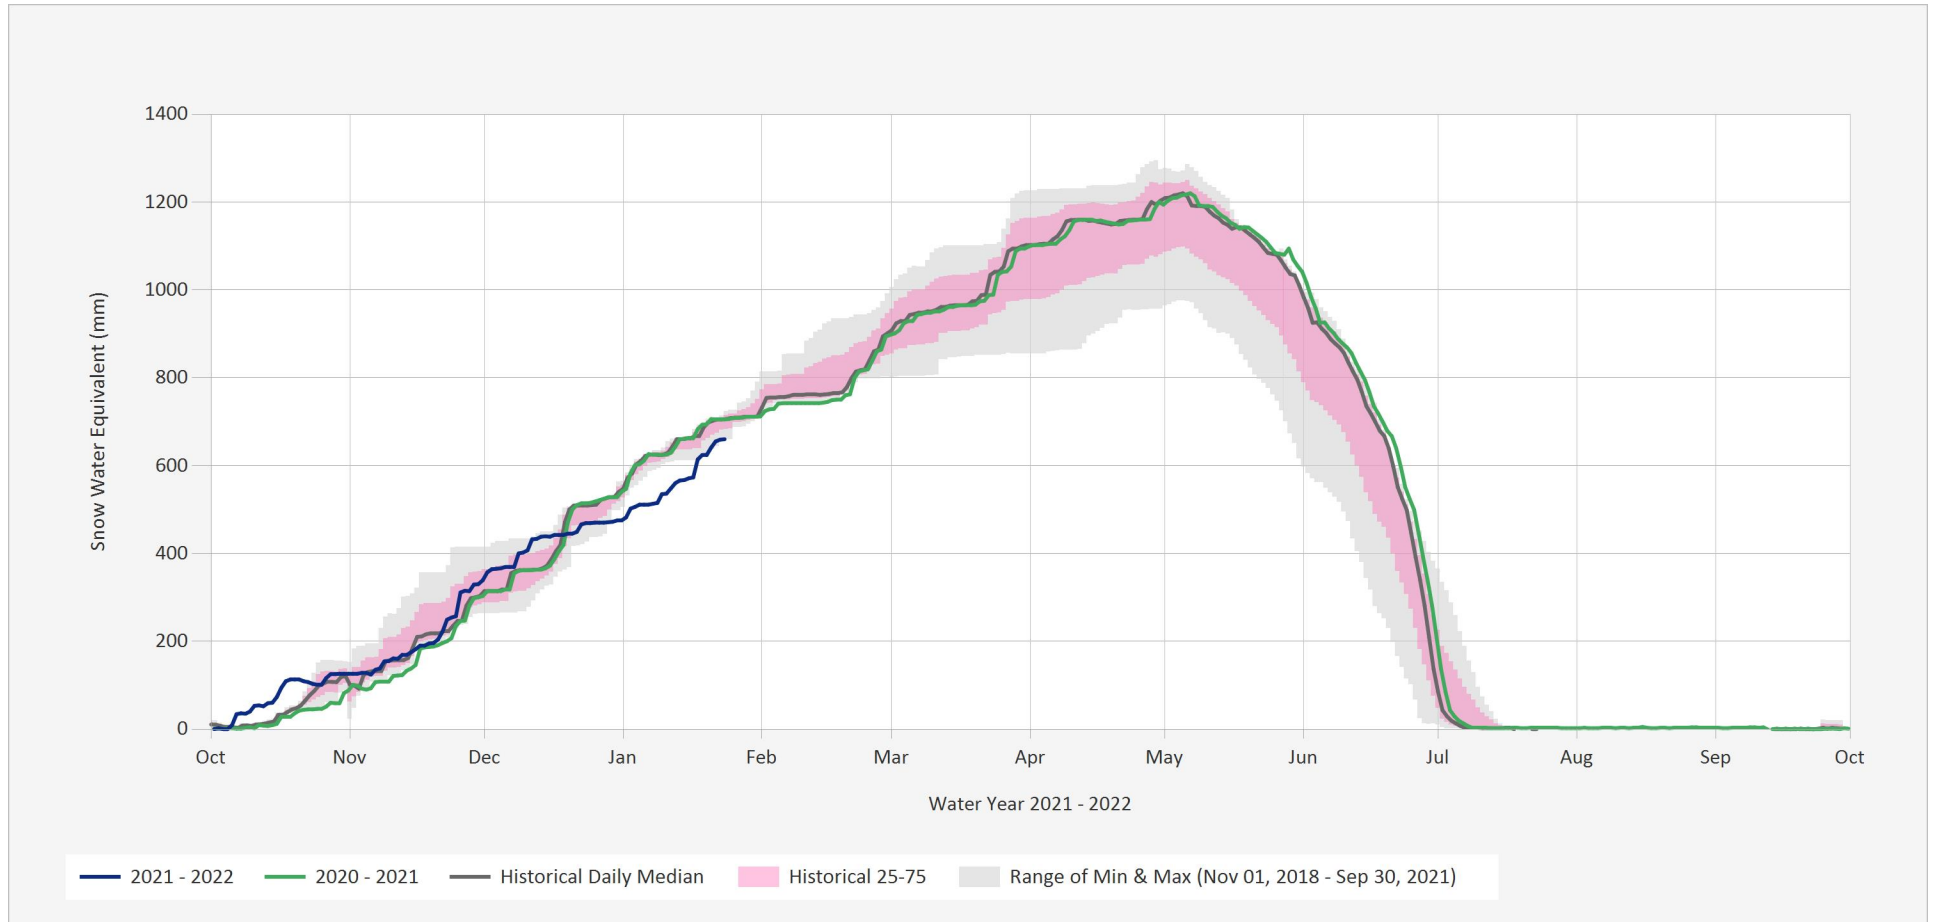

Automated Snow Weather Station Graph

Jan 24, 2022 | 1 of 1

Snow.4A18P.Automated Snow Weather Station Graph

Source Data: SW.Daily@4A18P

Location: Mount Sheba, Latitude: 54.5266667, Longitude: -121.8041667, Elevation: : 1490 m

Statistics are based on the period of record prior to the current Water Year

Statistics are only displayed for locations with at least two years of data

Automated Snow Weather Station Graph is only available for Active locations