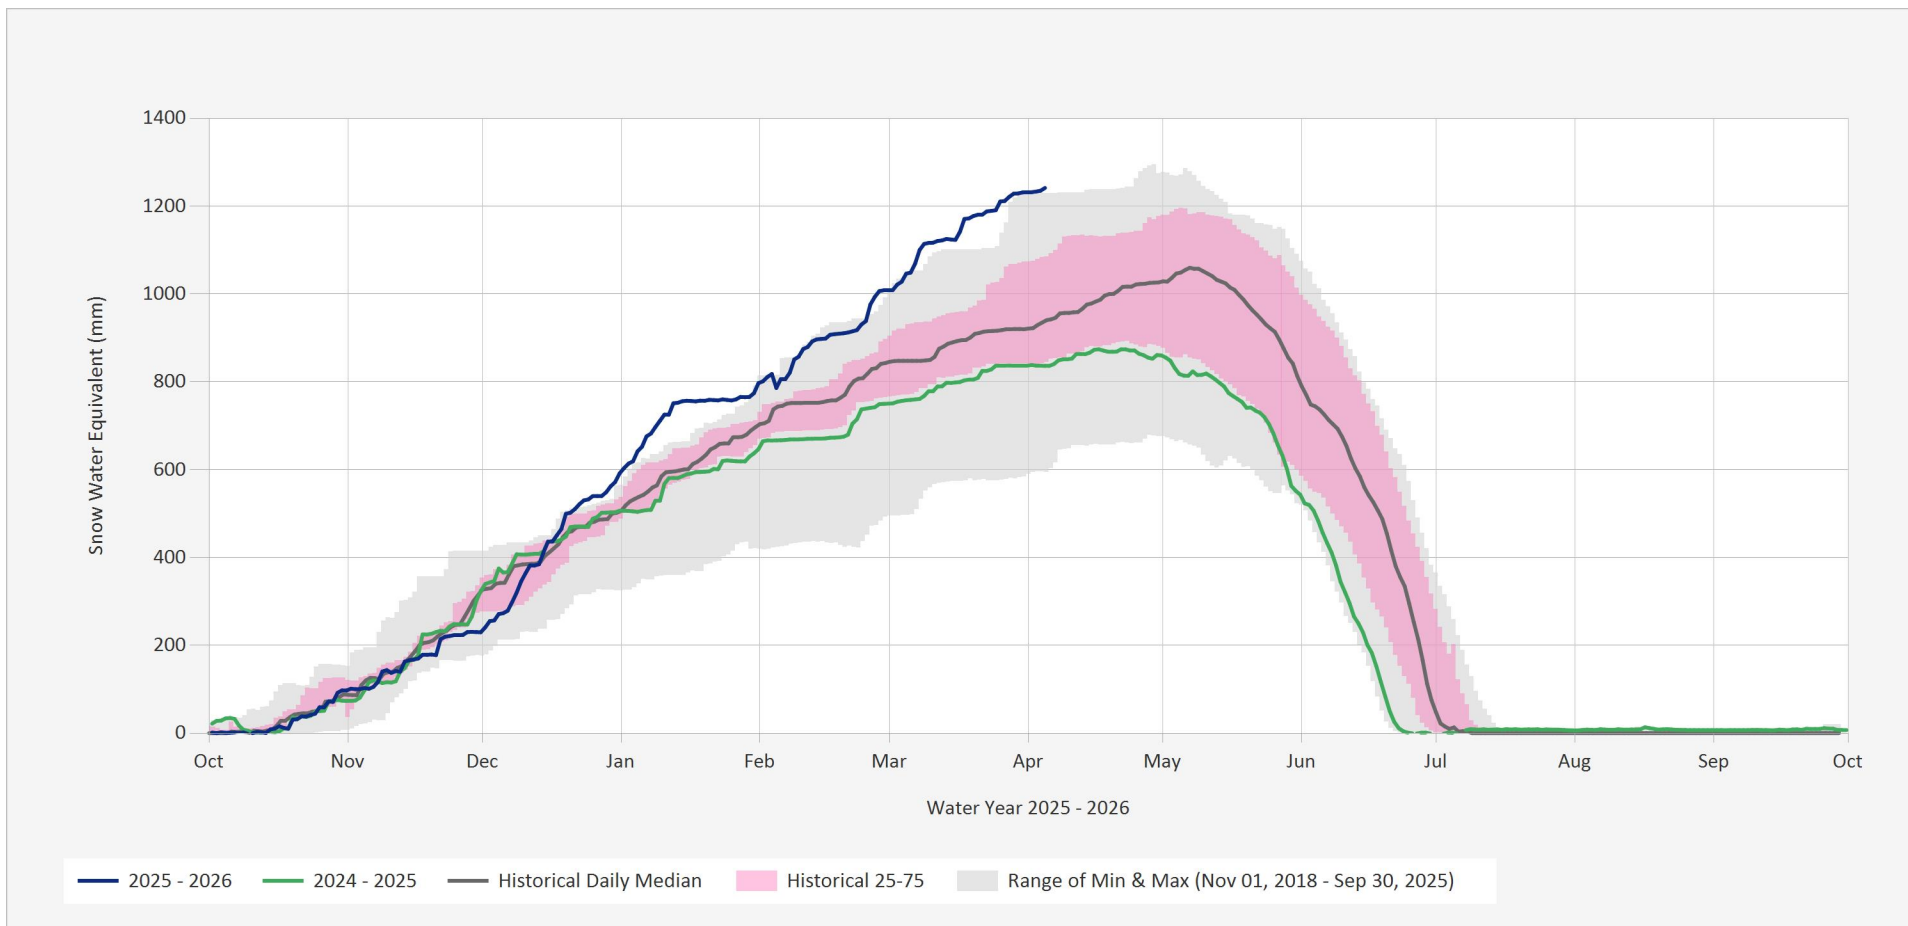

Automated Snow Weather Station Graph

Apr 5, 2026 | 1 of 1

Snow.4A18P.Automated Snow Weather Station Graph

Source Data: SW.Daily@4A18P

Location: Mount Sheba, Latitude: 54.5266667, Longitude: -121.8041667, Elevation: : 1490 m

Statistics are based on the period of record prior to the current Water Year
 Statistics are only displayed for locations with at least two years of data
 Automated Snow Weather Station Graph is only available for Active locations