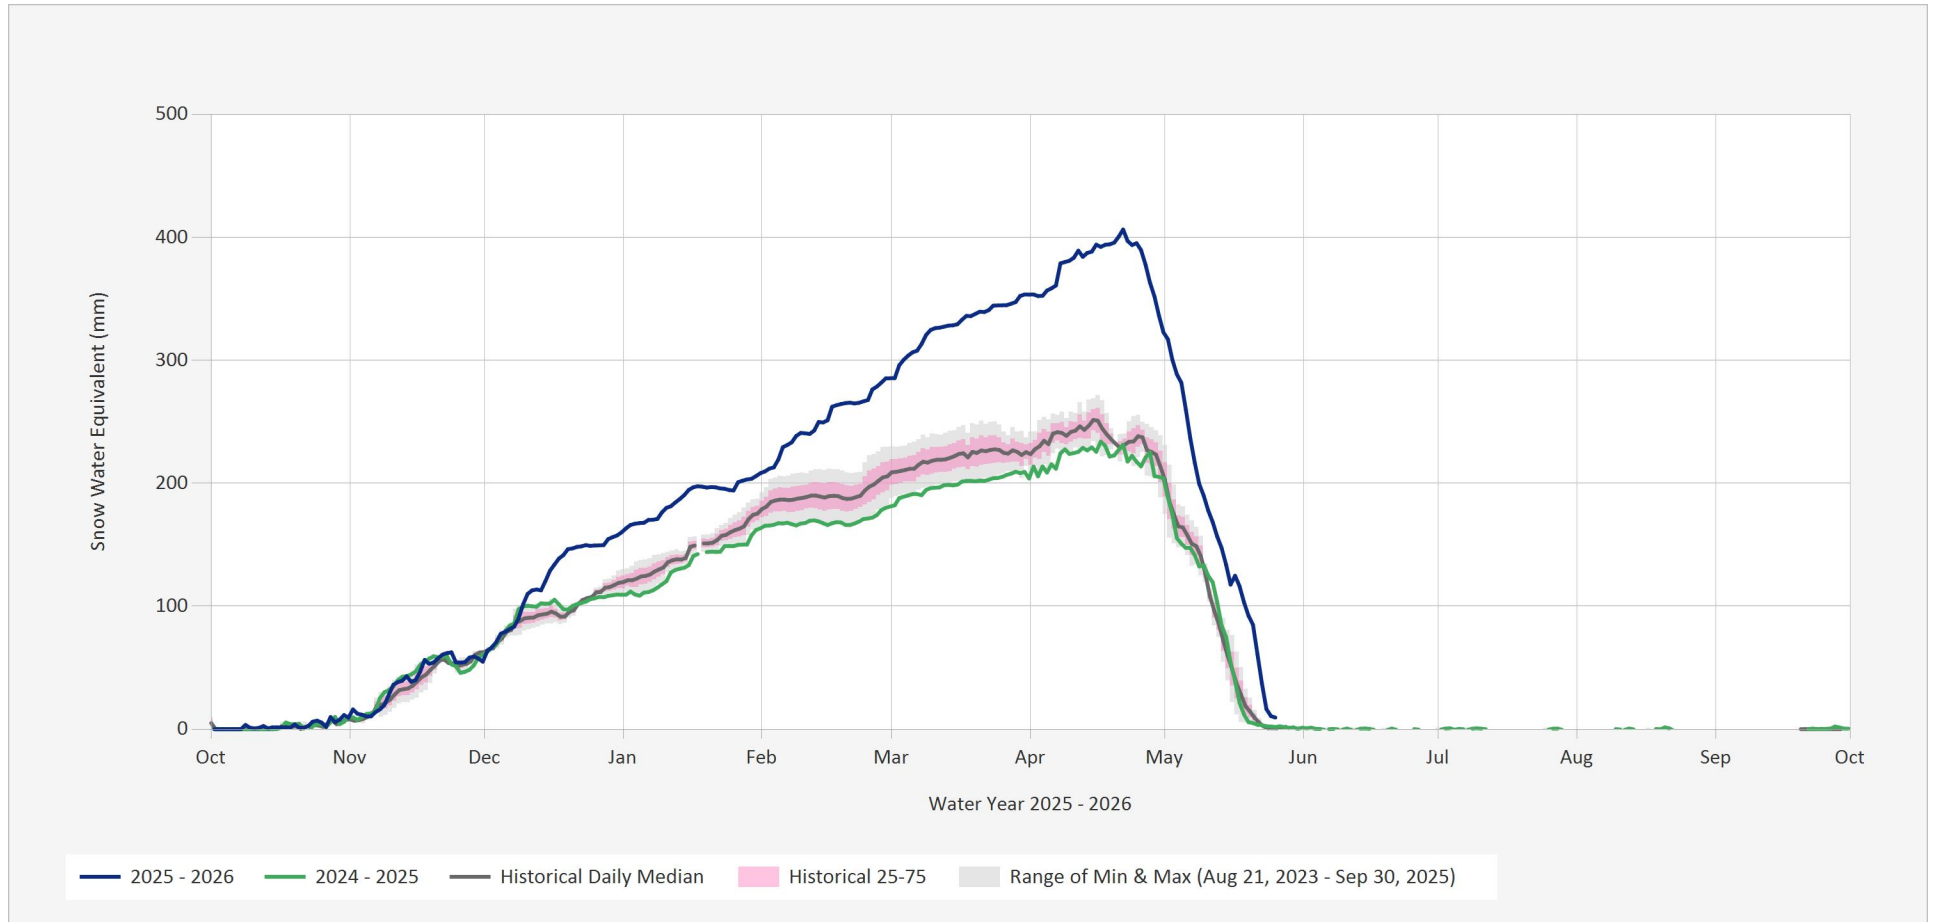

Automated Snow Weather Station Graph

May 26, 2026 | 1 of 1

Snow.4A10P.Automated Snow Weather Station Graph

Source Data: SW.Daily@4A10P

Location: Fredrickson Lake, Latitude: 56.948458, Longitude: -126.520716, Elevation: : 1326 m

Statistics are based on the period of record prior to the current Water Year

Statistics are only displayed for locations with at least two years of data

Automated Snow Weather Station Graph is only available for Active locations