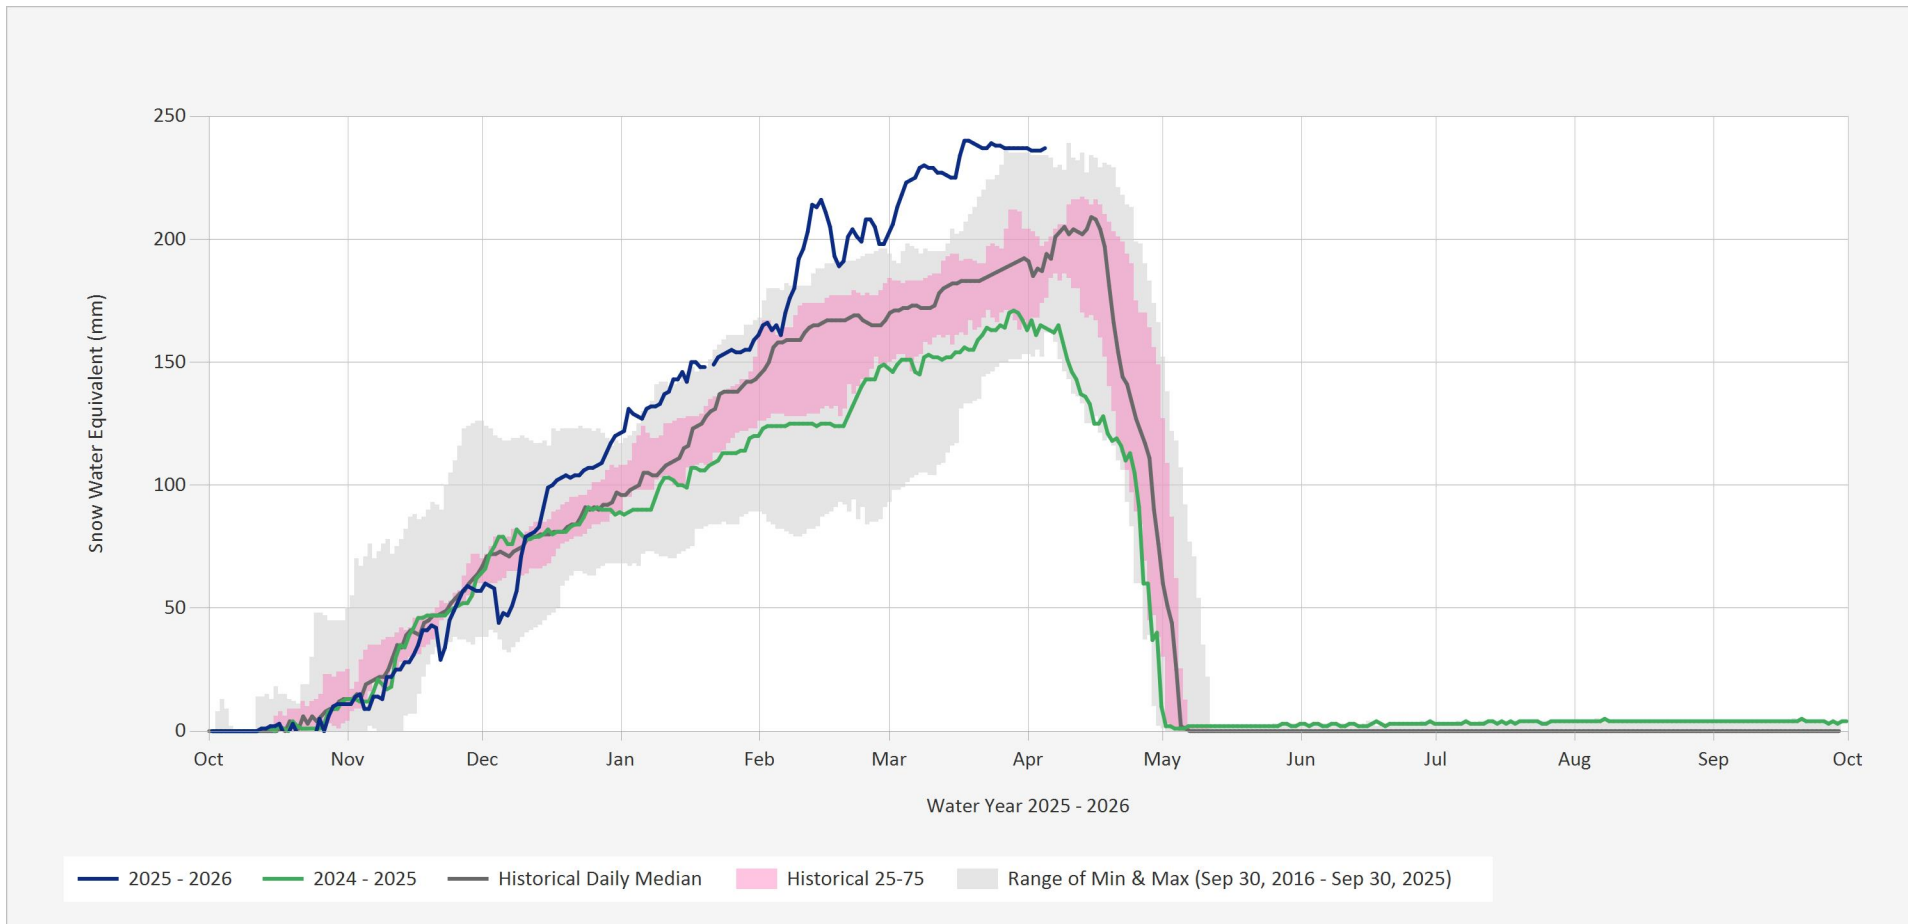

Automated Snow Weather Station Graph

Apr 5, 2026 | 1 of 1

Snow.4A04P.Automated Snow Weather Station Graph

Source Data: SW.Daily@4A04P

Location: Ware Lower, Latitude: 57.4075556, Longitude: -125.6773389, Elevation: : 971 m

Statistics are based on the period of record prior to the current Water Year

Statistics are only displayed for locations with at least two years of data

Automated Snow Weather Station Graph is only available for Active locations