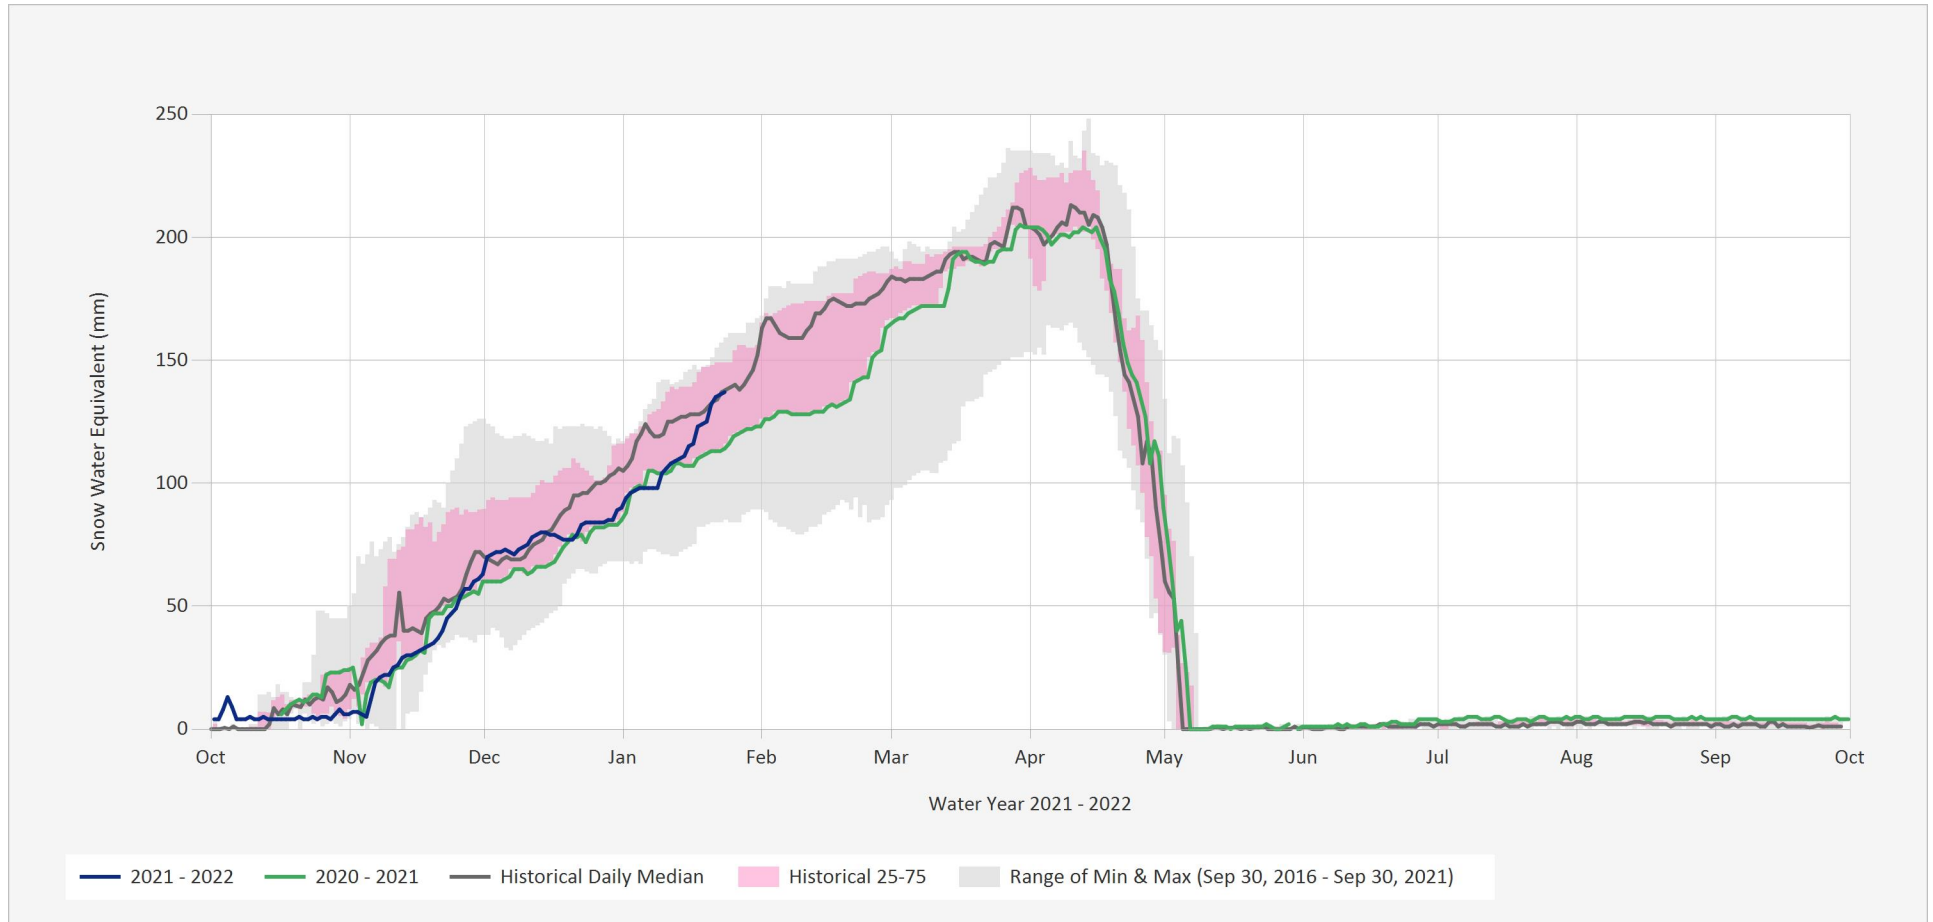

Automated Snow Weather Station Graph

Jan 24, 2022 | 1 of 1

Snow.4A04P.Automated Snow Weather Station Graph

Source Data: SW.Daily@4A04P

Location: Ware Lower, Latitude: 57.4075556, Longitude: -125.6773389, Elevation: : 971 m

Statistics are based on the period of record prior to the current Water Year

Statistics are only displayed for locations with at least two years of data

Automated Snow Weather Station Graph is only available for Active locations