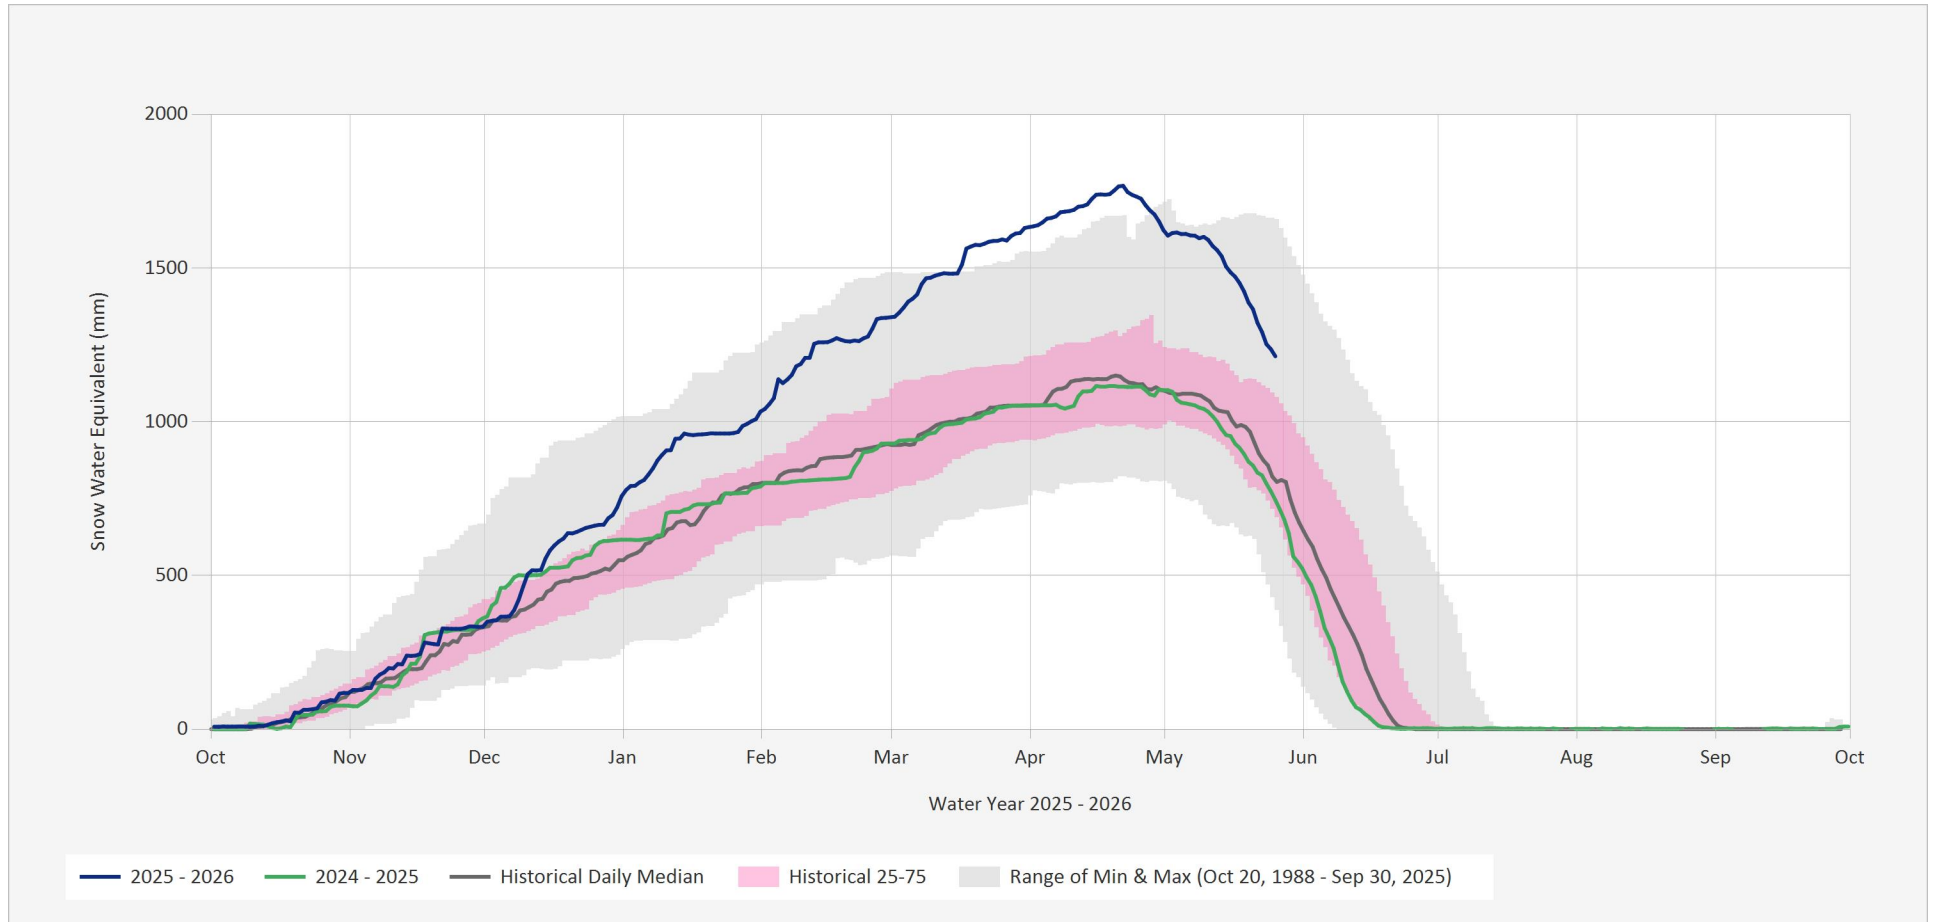

Automated Snow Weather Station Graph

May 26, 2026 | 1 of 1

Snow.4A02P.Automated Snow Weather Station Graph

Source Data: SW.Daily@4A02P

Location: Pine Pass, Latitude: 55.353, Longitude: -122.6373333, Elevation: : 1400 m

Statistics are based on the period of record prior to the current Water Year

Statistics are only displayed for locations with at least two years of data

Automated Snow Weather Station Graph is only available for Active locations