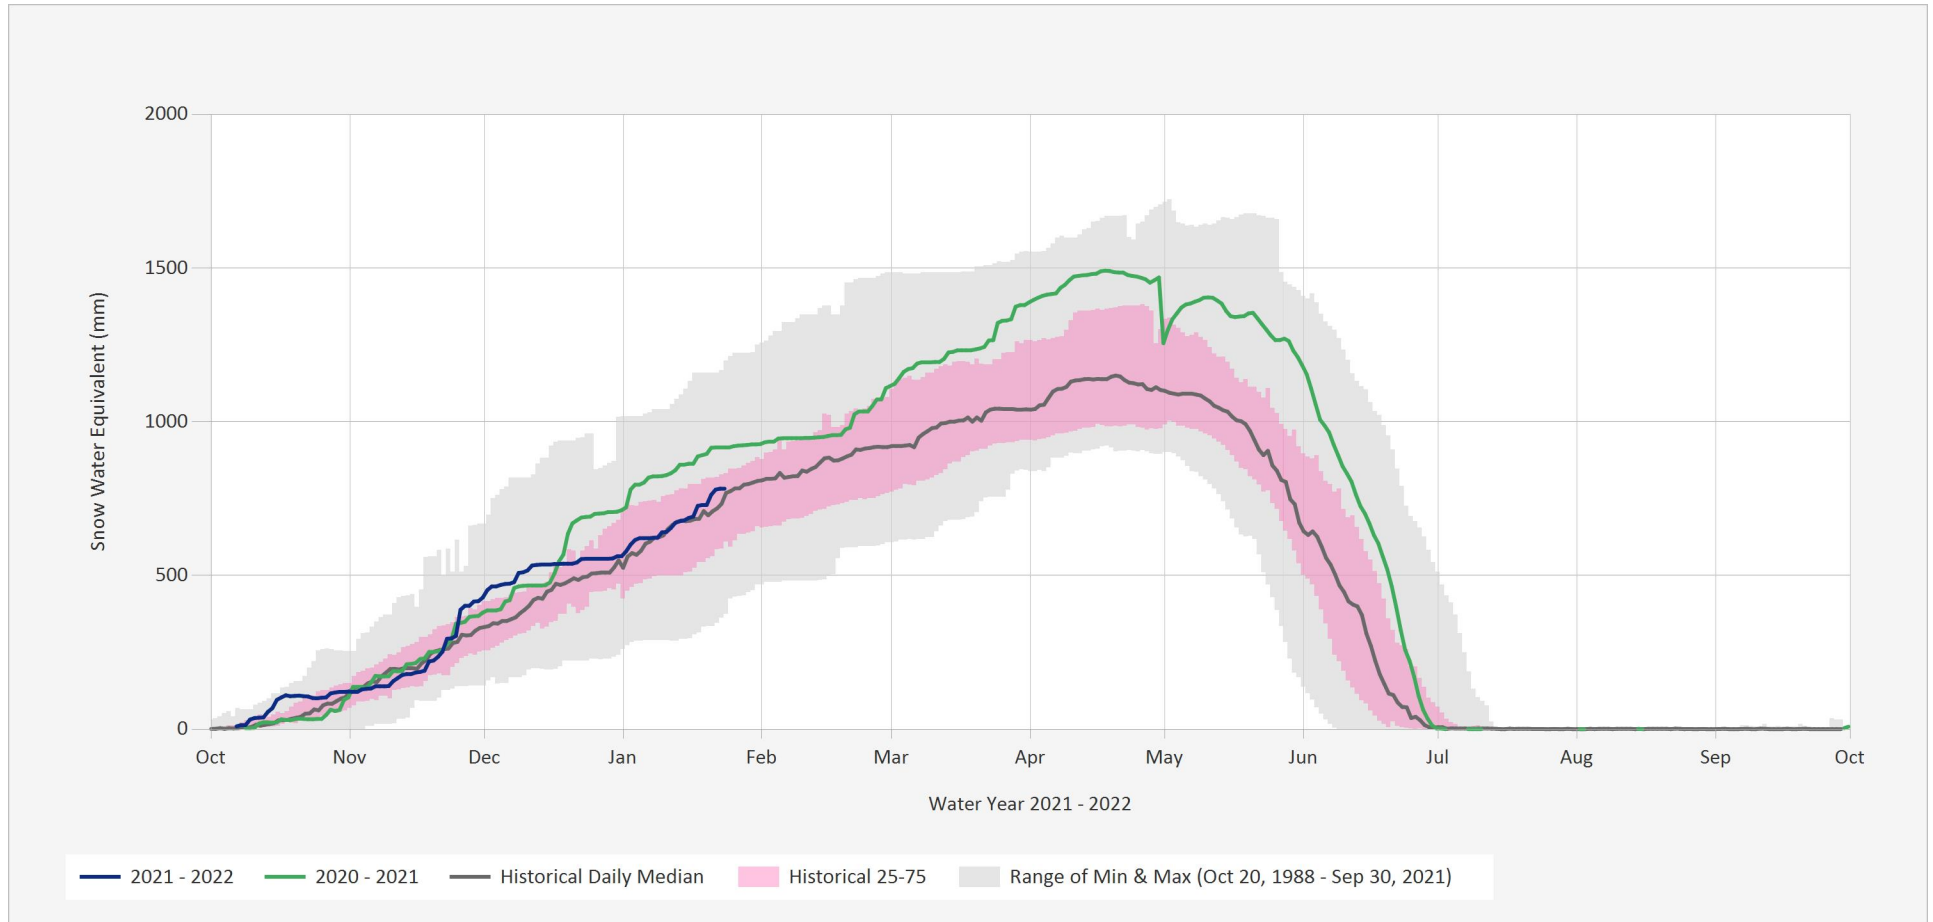

Automated Snow Weather Station Graph

Jan 24, 2022 | 1 of 1

Snow.4A02P.Automated Snow Weather Station Graph

Source Data: SW.Daily@4A02P

Location: Pine Pass, Latitude: 55.353, Longitude: -122.6373333, Elevation: : 1400 m

Statistics are based on the period of record prior to the current Water Year

Statistics are only displayed for locations with at least two years of data

Automated Snow Weather Station Graph is only available for Active locations