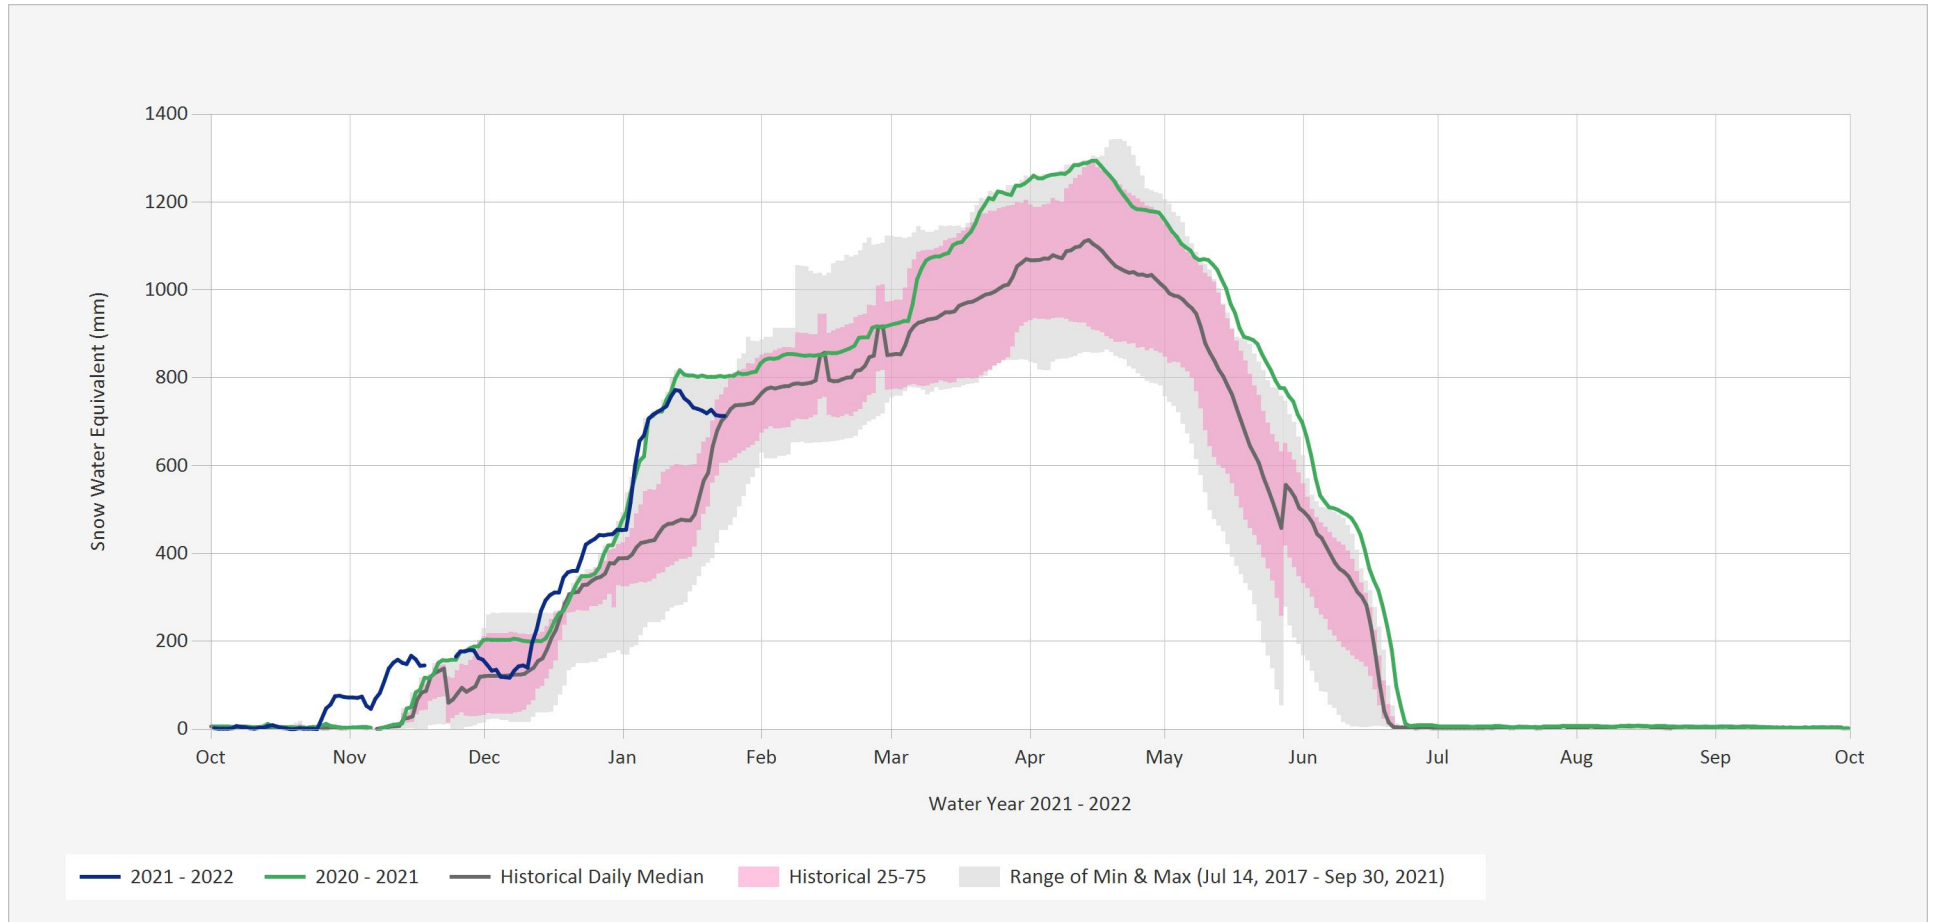

Automated Snow Weather Station Graph

Jan 24, 2022 | 1 of 1

Snow.3B26P.Automated Snow Weather Station Graph

Source Data: SW.Daily@3B26P

Location: Mount Arrowsmith, Latitude: 49.207376, Longitude: -124.567776, Elevation: : 1465 m

Statistics are based on the period of record prior to the current Water Year

Statistics are only displayed for locations with at least two years of data

Automated Snow Weather Station Graph is only available for Active locations