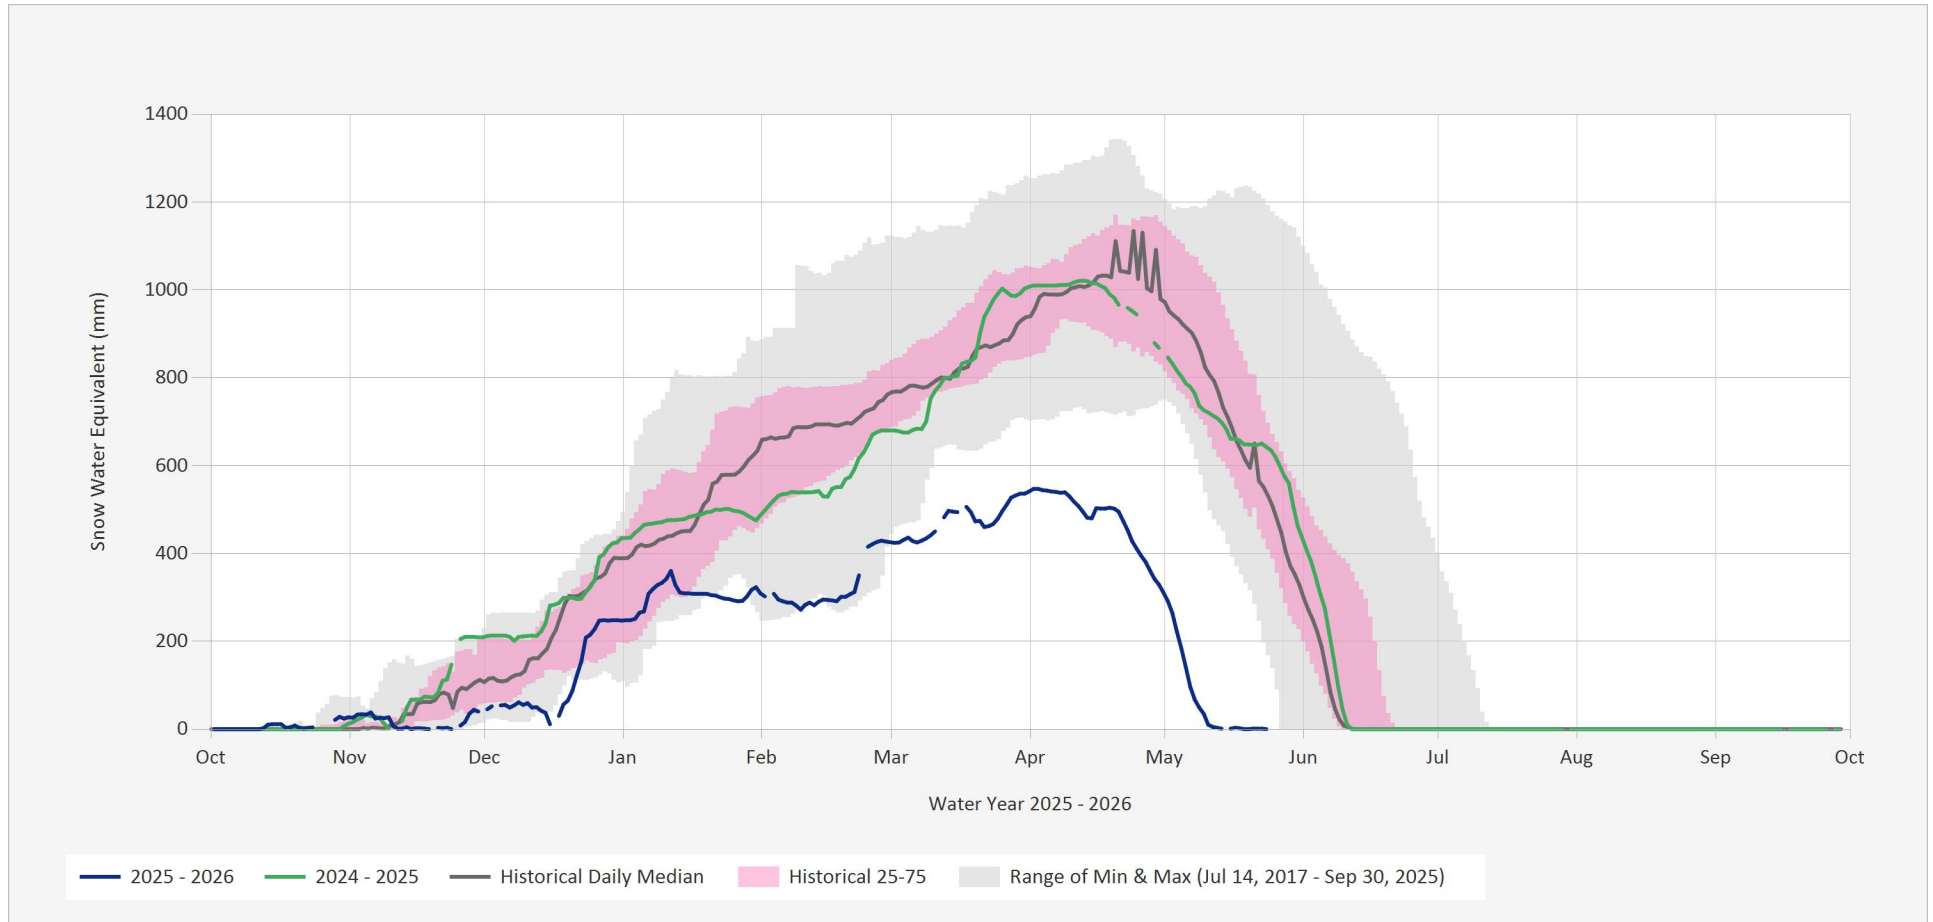

### Automated Snow Weather Station Graph

May 26, 2026 | 1 of 1

Snow.3B26P.Automated Snow Weather Station Graph

Source Data: SW.Daily@3B26P

Location: Mount Arrowsmith, Latitude: 49.207376, Longitude: -124.567776, Elevation: : 1465 m

Statistics are based on the period of record prior to the current Water Year

Statistics are only displayed for locations with at least two years of data

Automated Snow Weather Station Graph is only available for Active locations