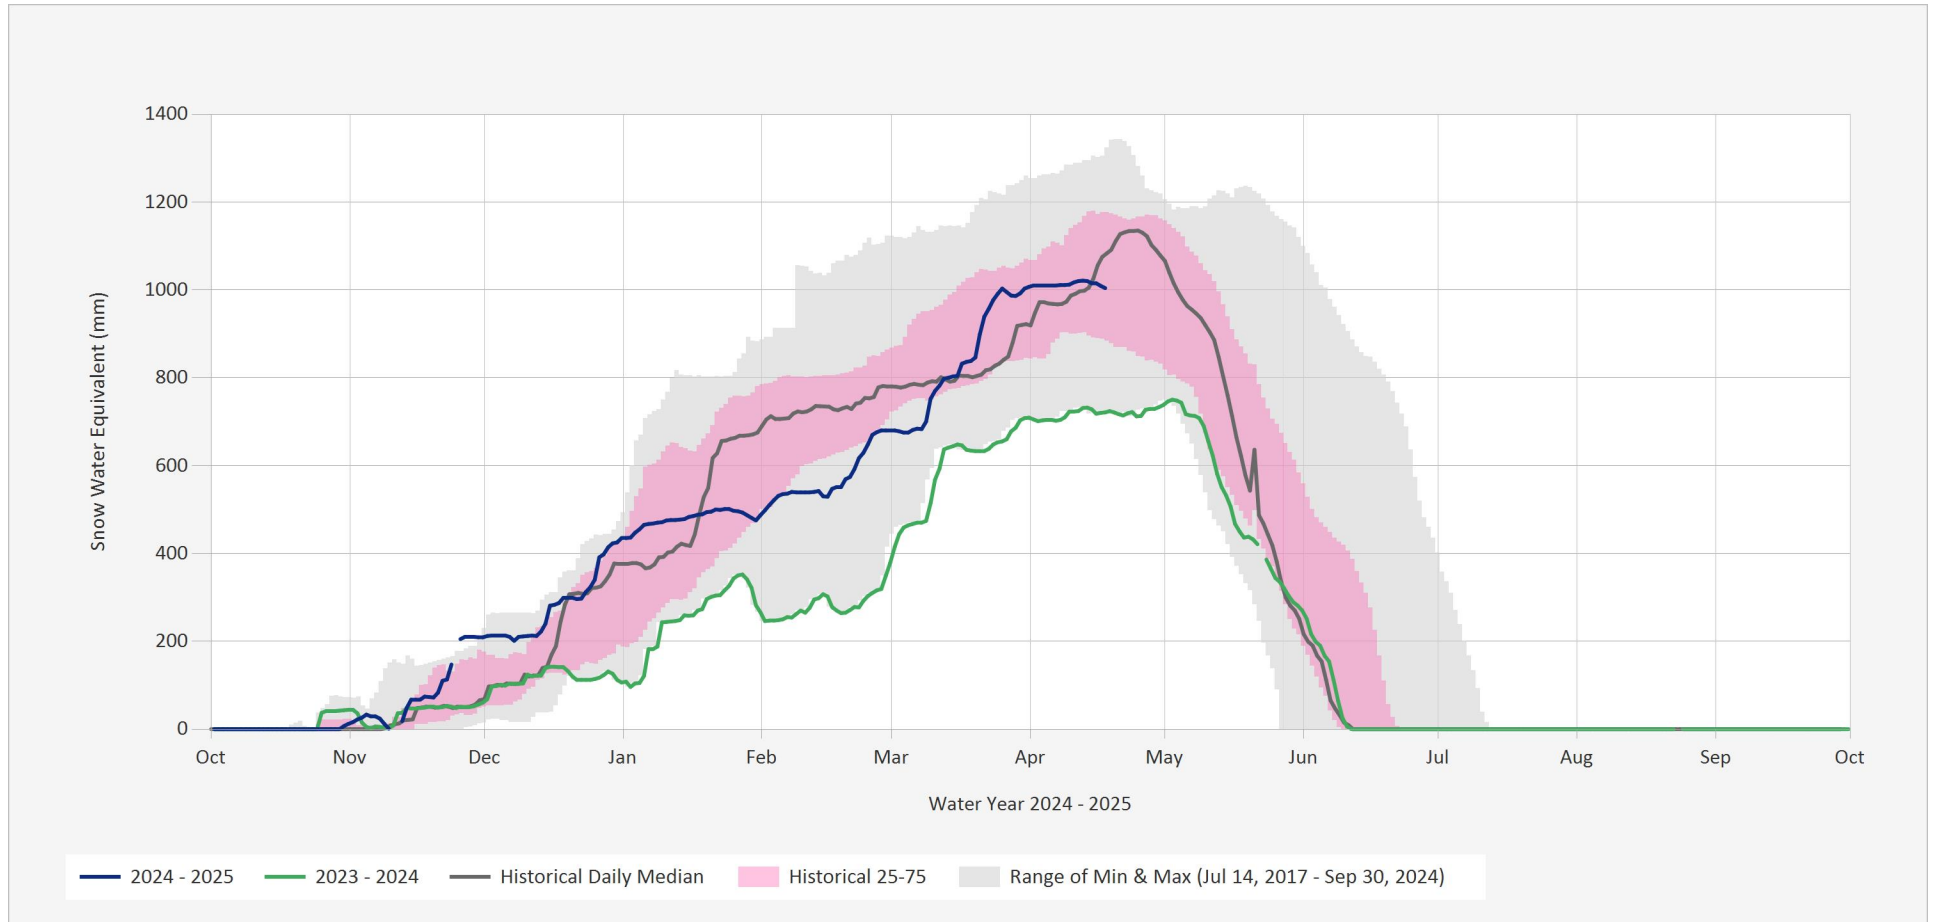

Automated Snow Weather Station Graph

Apr 18, 2025 | 1 of 1

Snow.3B26P.Automated Snow Weather Station Graph

Source Data: SW.Daily@3B26P

Location: Mount Arrowsmith, Latitude: 49.207376, Longitude: -124.567776, Elevation: : 1465 m

Statistics are based on the period of record prior to the current Water Year

Statistics are only displayed for locations with at least two years of data

Automated Snow Weather Station Graph is only available for Active locations