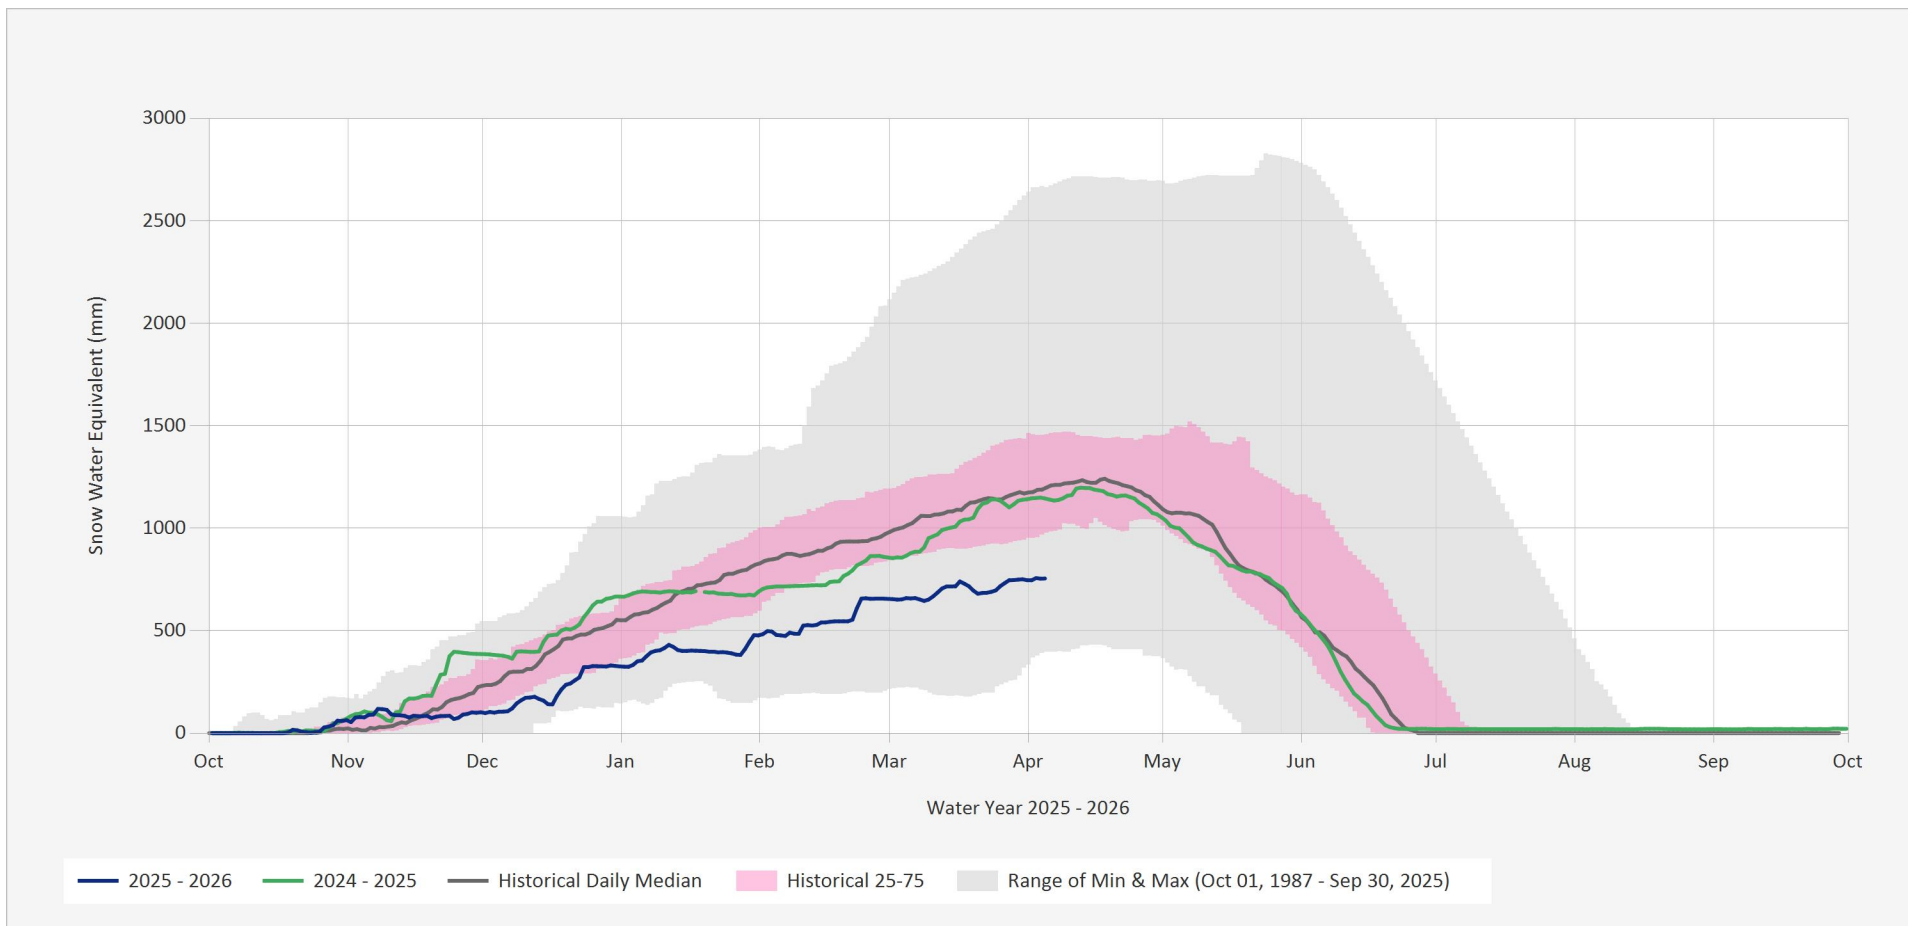

Automated Snow Weather Station Graph

Apr 5, 2026 | 1 of 1

Snow.3B17P.Automated Snow Weather Station Graph

Source Data: SW.Daily@3B17P

Location: Wolf River Upper, Latitude: 49.7041389, Longitude: -125.67925, Elevation: : 1490 m

Statistics are based on the period of record prior to the current Water Year  
 Statistics are only displayed for locations with at least two years of data  
 Automated Snow Weather Station Graph is only available for Active locations