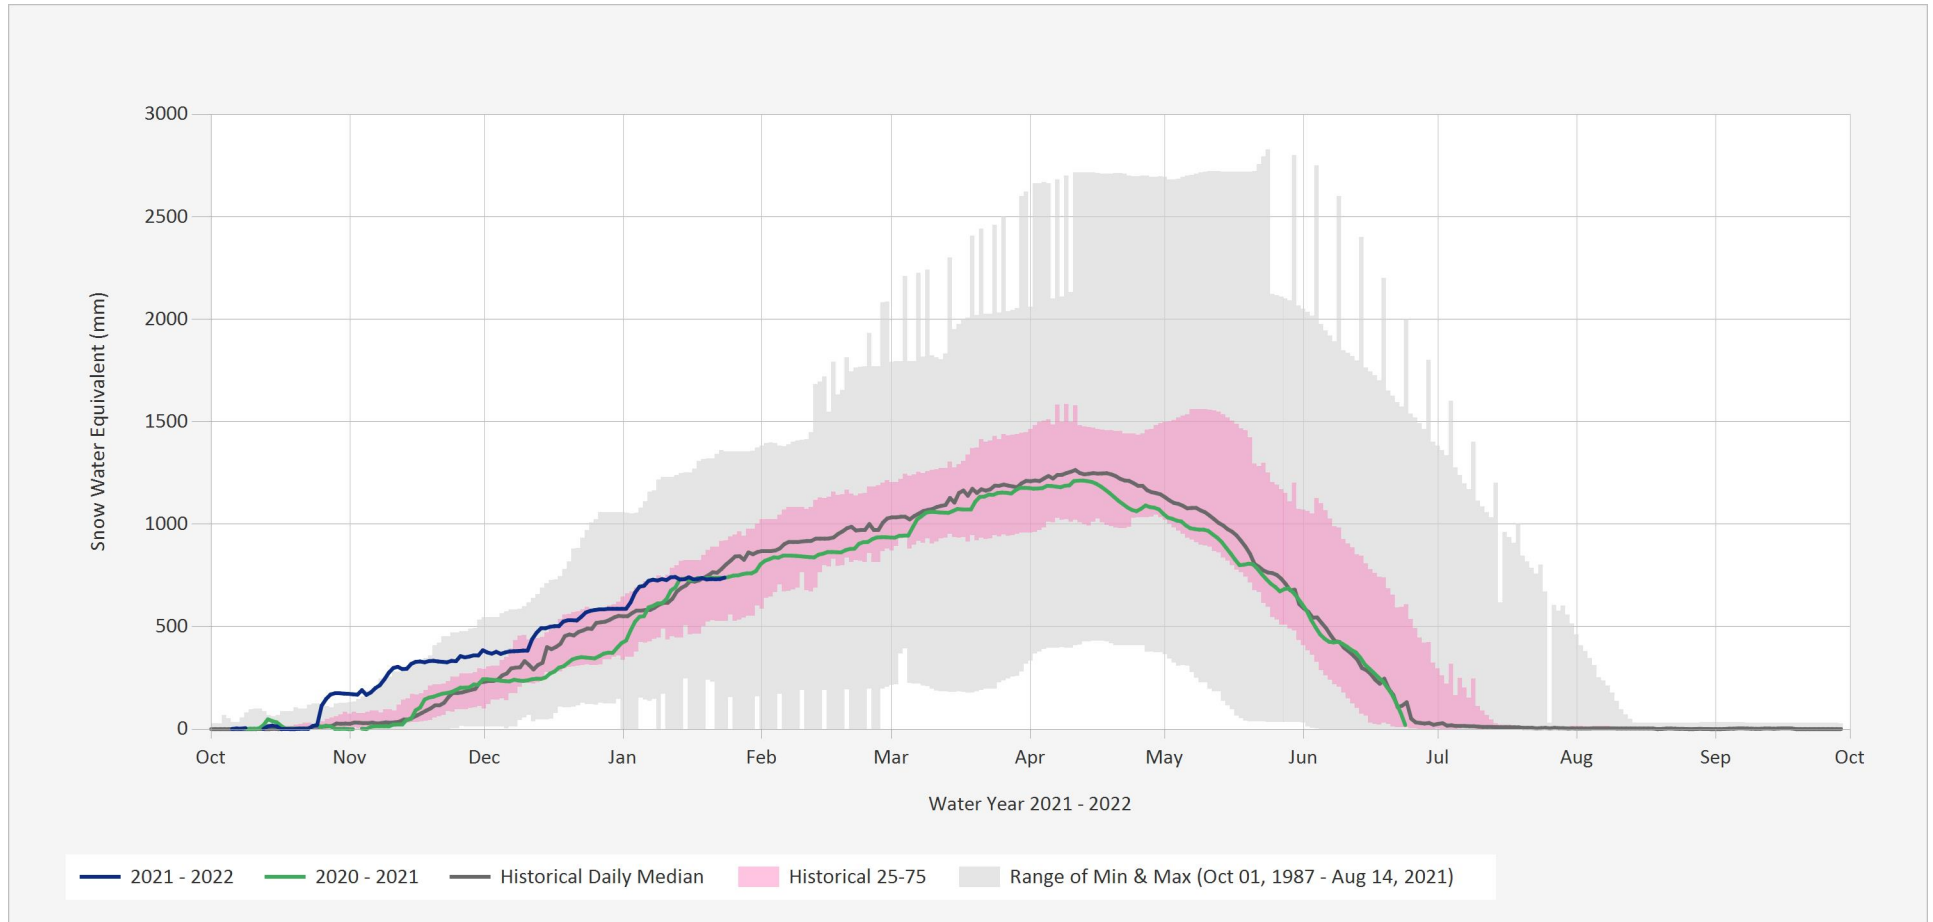

Automated Snow Weather Station Graph

Jan 24, 2022 | 1 of 1

Snow.3B17P.Automated Snow Weather Station Graph

Source Data: SW.Daily@3B17P

Location: Wolf River Upper, Latitude: 49.7041389, Longitude: -125.67925, Elevation: : 1490 m

Statistics are based on the period of record prior to the current Water Year

Statistics are only displayed for locations with at least two years of data

Automated Snow Weather Station Graph is only available for Active locations