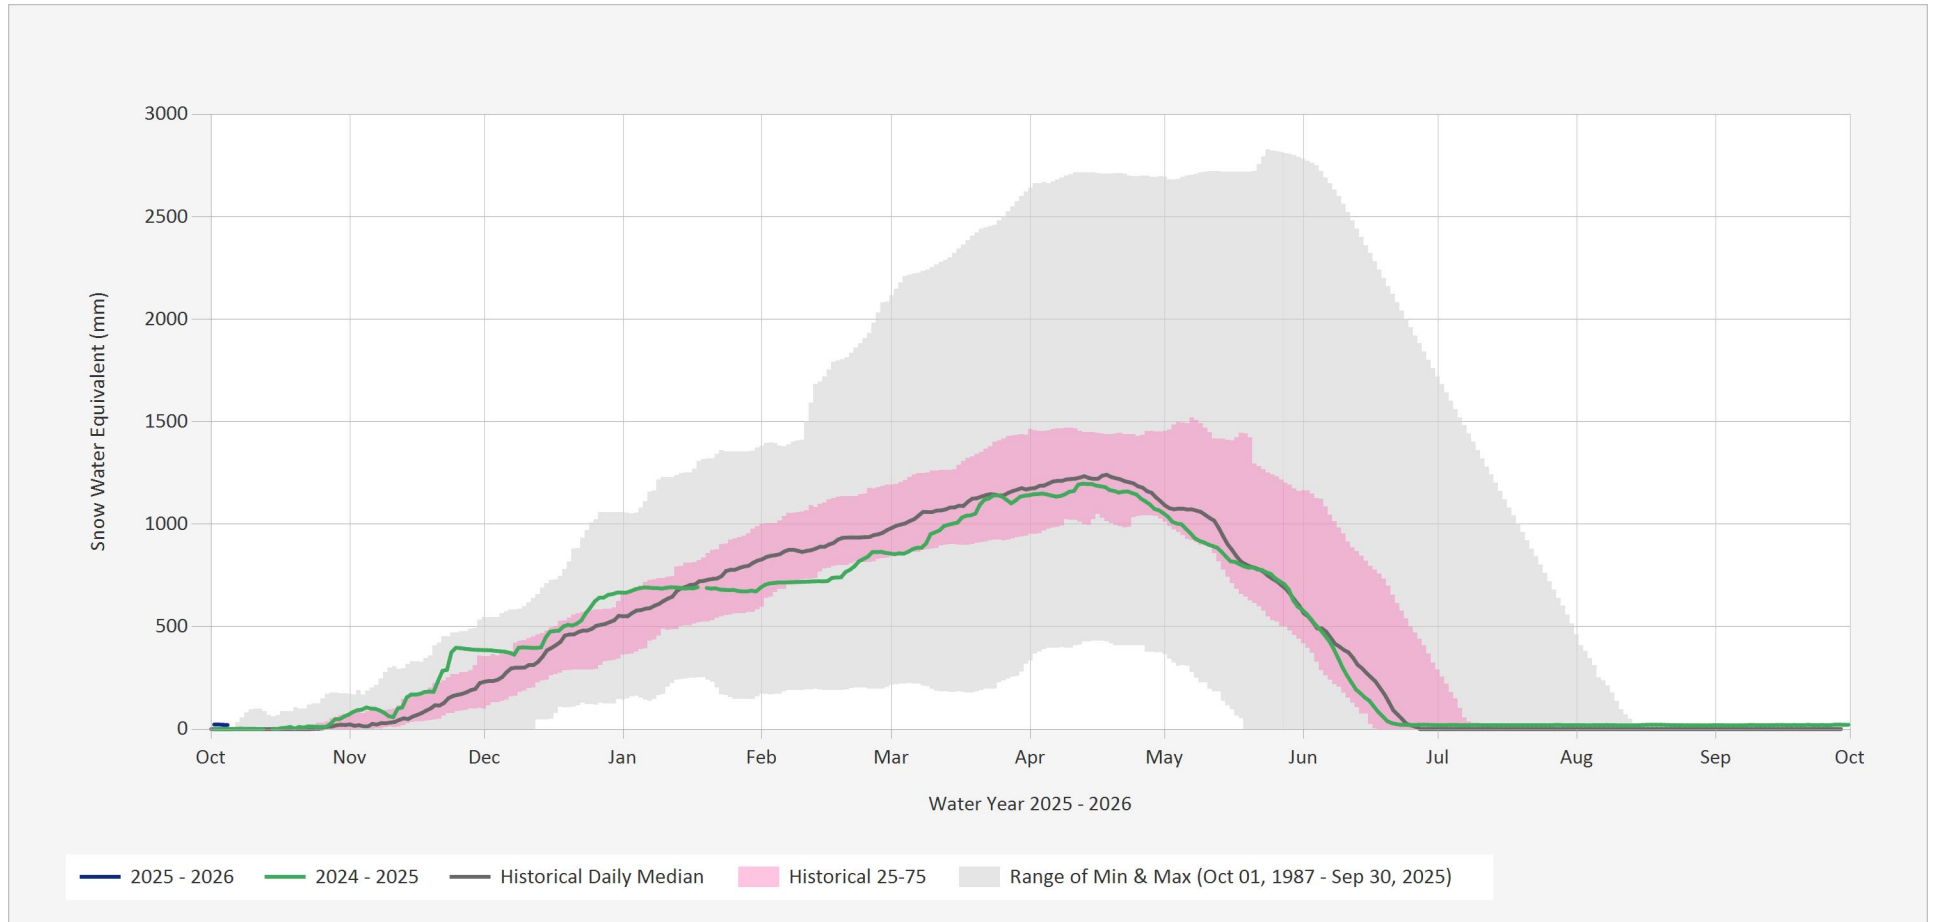

Automated Snow Weather Station Graph

Oct 5, 2025 | 1 of 1

Snow.3B17P.Automated Snow Weather Station Graph

Source Data: SW.Daily@3B17P

Location: Wolf River Upper, Latitude: 49.7041389, Longitude: -125.67925, Elevation: : 1490 m

Statistics are based on the period of record prior to the current Water Year

Statistics are only displayed for locations with at least two years of data

Automated Snow Weather Station Graph is only available for Active locations