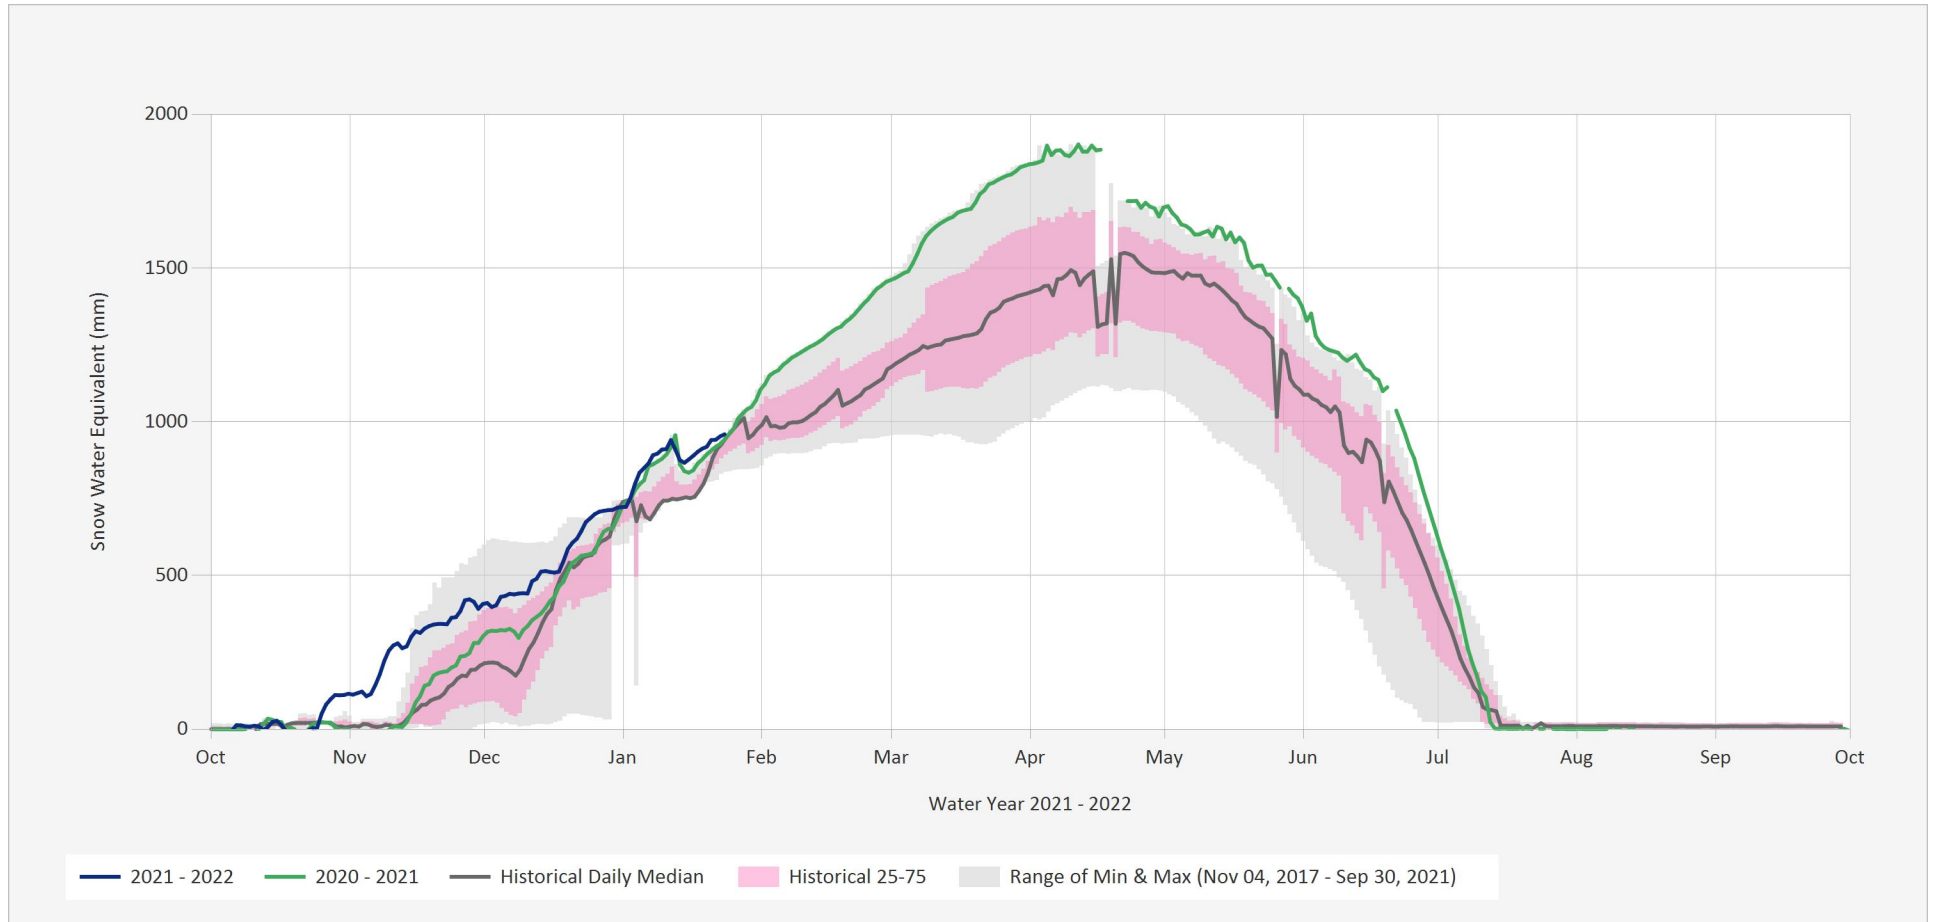

Automated Snow Weather Station Graph

Jan 24, 2022 | 1 of 1

Snow.3A28P.Automated Snow Weather Station Graph

Source Data: SW.Daily@3A28P

Location: Tetrahedron, Latitude: 49.59785, Longitude: -123.60499, Elevation: : 1420 m

Statistics are based on the period of record prior to the current Water Year

Statistics are only displayed for locations with at least two years of data

Automated Snow Weather Station Graph is only available for Active locations