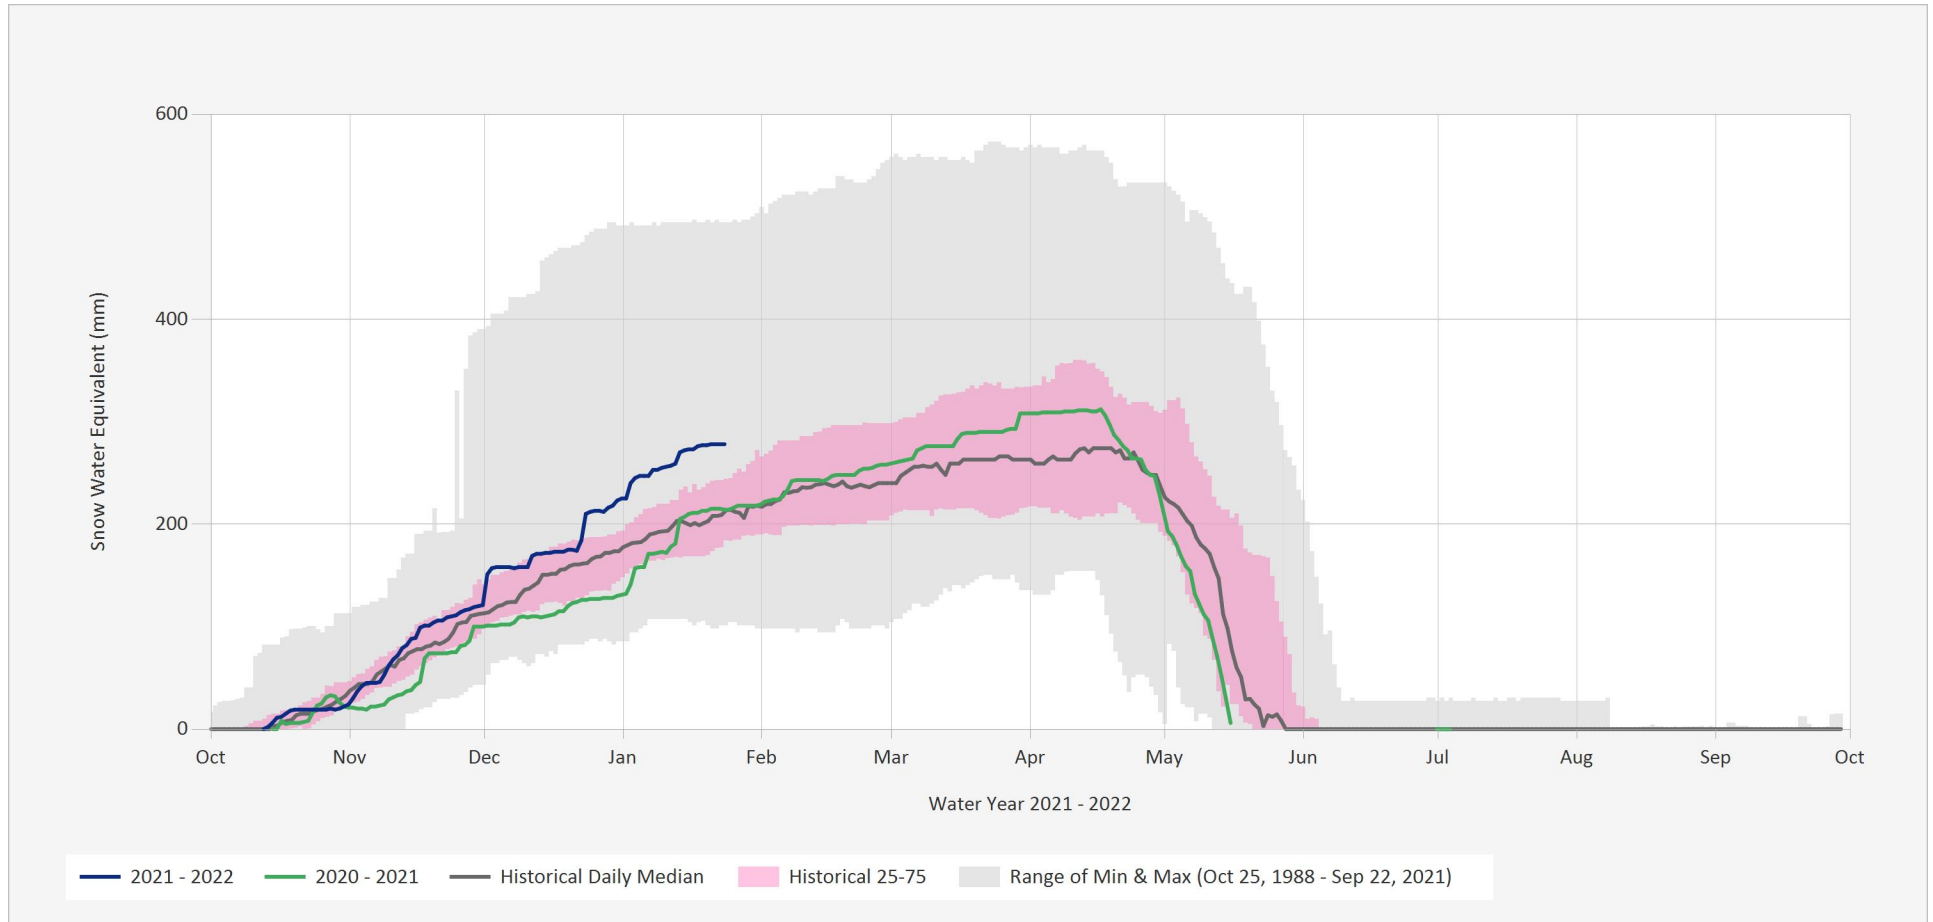

### Automated Snow Weather Station Graph

Jan 24, 2022 | 1 of 1

Snow.3A24P.Automated Snow Weather Station Graph

Source Data: SW.Daily@3A24P

Location: Mosley Creek Upper, Latitude: 51.77617, Longitude: -124.6218, Elevation: : 1650 m

Statistics are based on the period of record prior to the current Water Year  
 Statistics are only displayed for locations with at least two years of data  
 Automated Snow Weather Station Graph is only available for Active locations