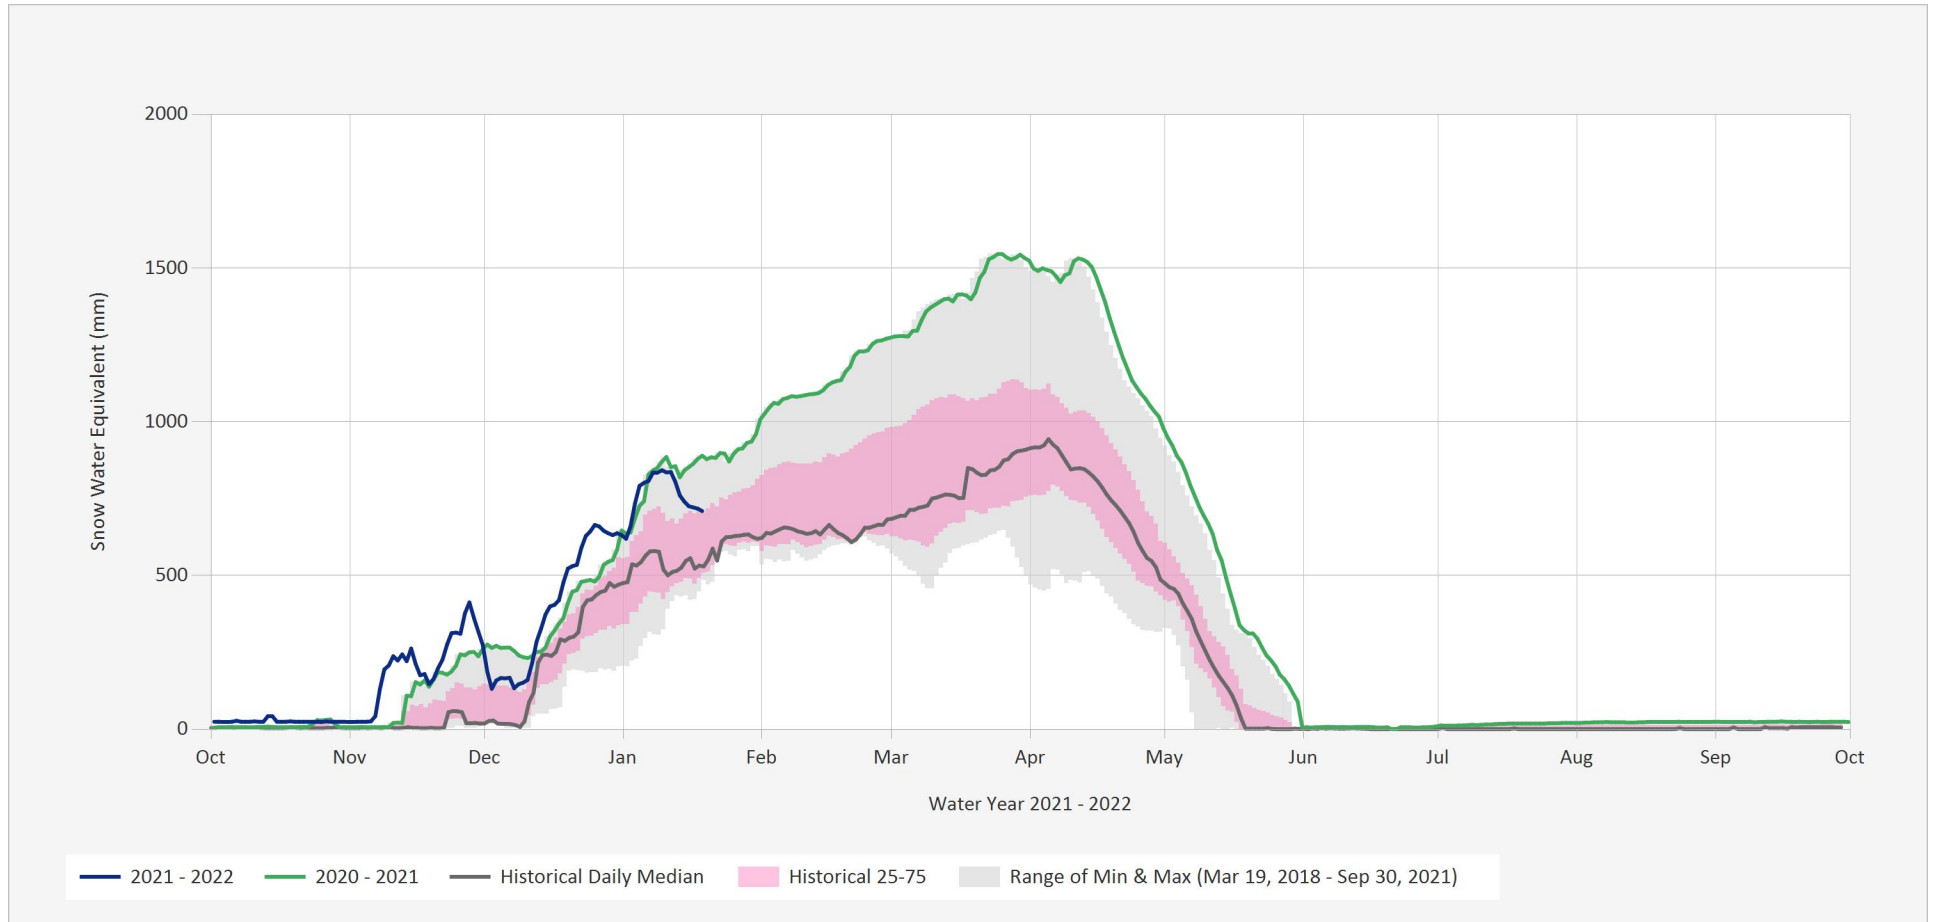

Automated Snow Weather Station Graph

Jan 19, 2022 | 1 of 1

Snow.3A09P.Automated Snow Weather Station Graph

Source Data: SW.Daily@3A09P

Location: Palisade Lake, Latitude: 49.454444, Longitude: -123.031944, Elevation: : 900 m

Statistics are based on the period of record prior to the current Water Year

Statistics are only displayed for locations with at least two years of data

Automated Snow Weather Station Graph is only available for Active locations