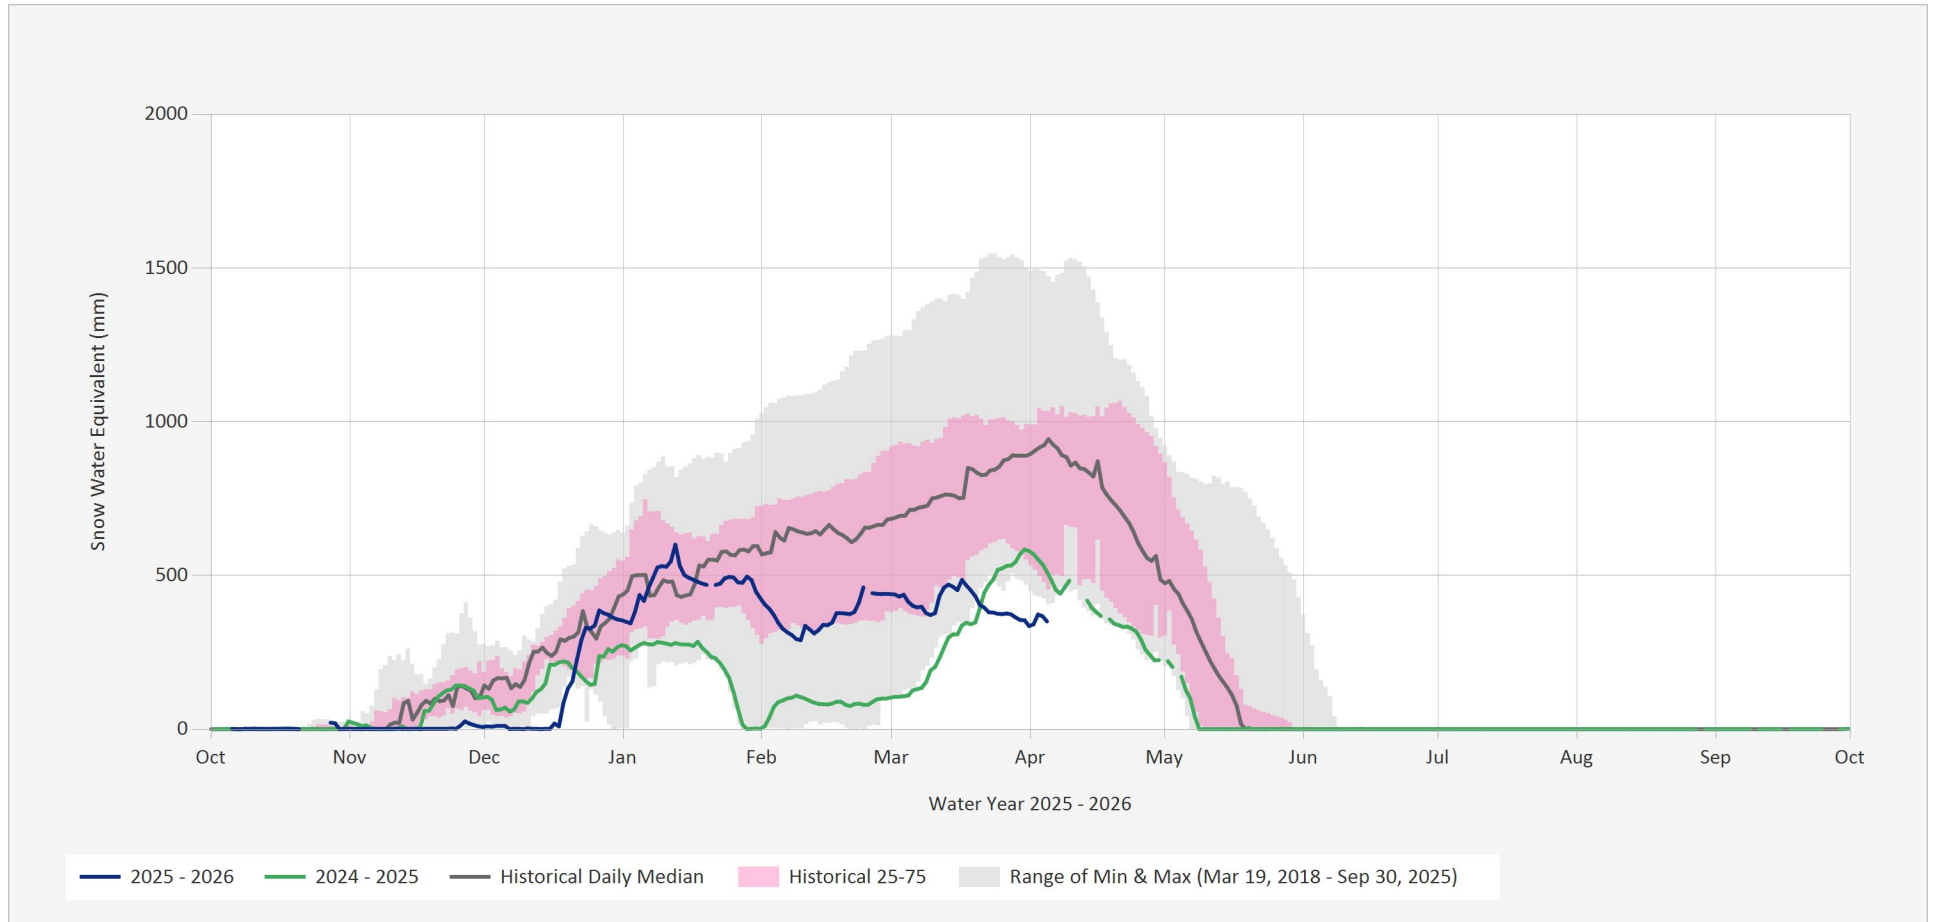

### Automated Snow Weather Station Graph

Apr 5, 2026 | 1 of 1

Snow.3A09P.Automated Snow Weather Station Graph

Source Data: SW.Daily@3A09P

Location: Palisade Lake, Latitude: 49.454444, Longitude: -123.031944, Elevation: : 900 m

Statistics are based on the period of record prior to the current Water Year  
 Statistics are only displayed for locations with at least two years of data  
 Automated Snow Weather Station Graph is only available for Active locations