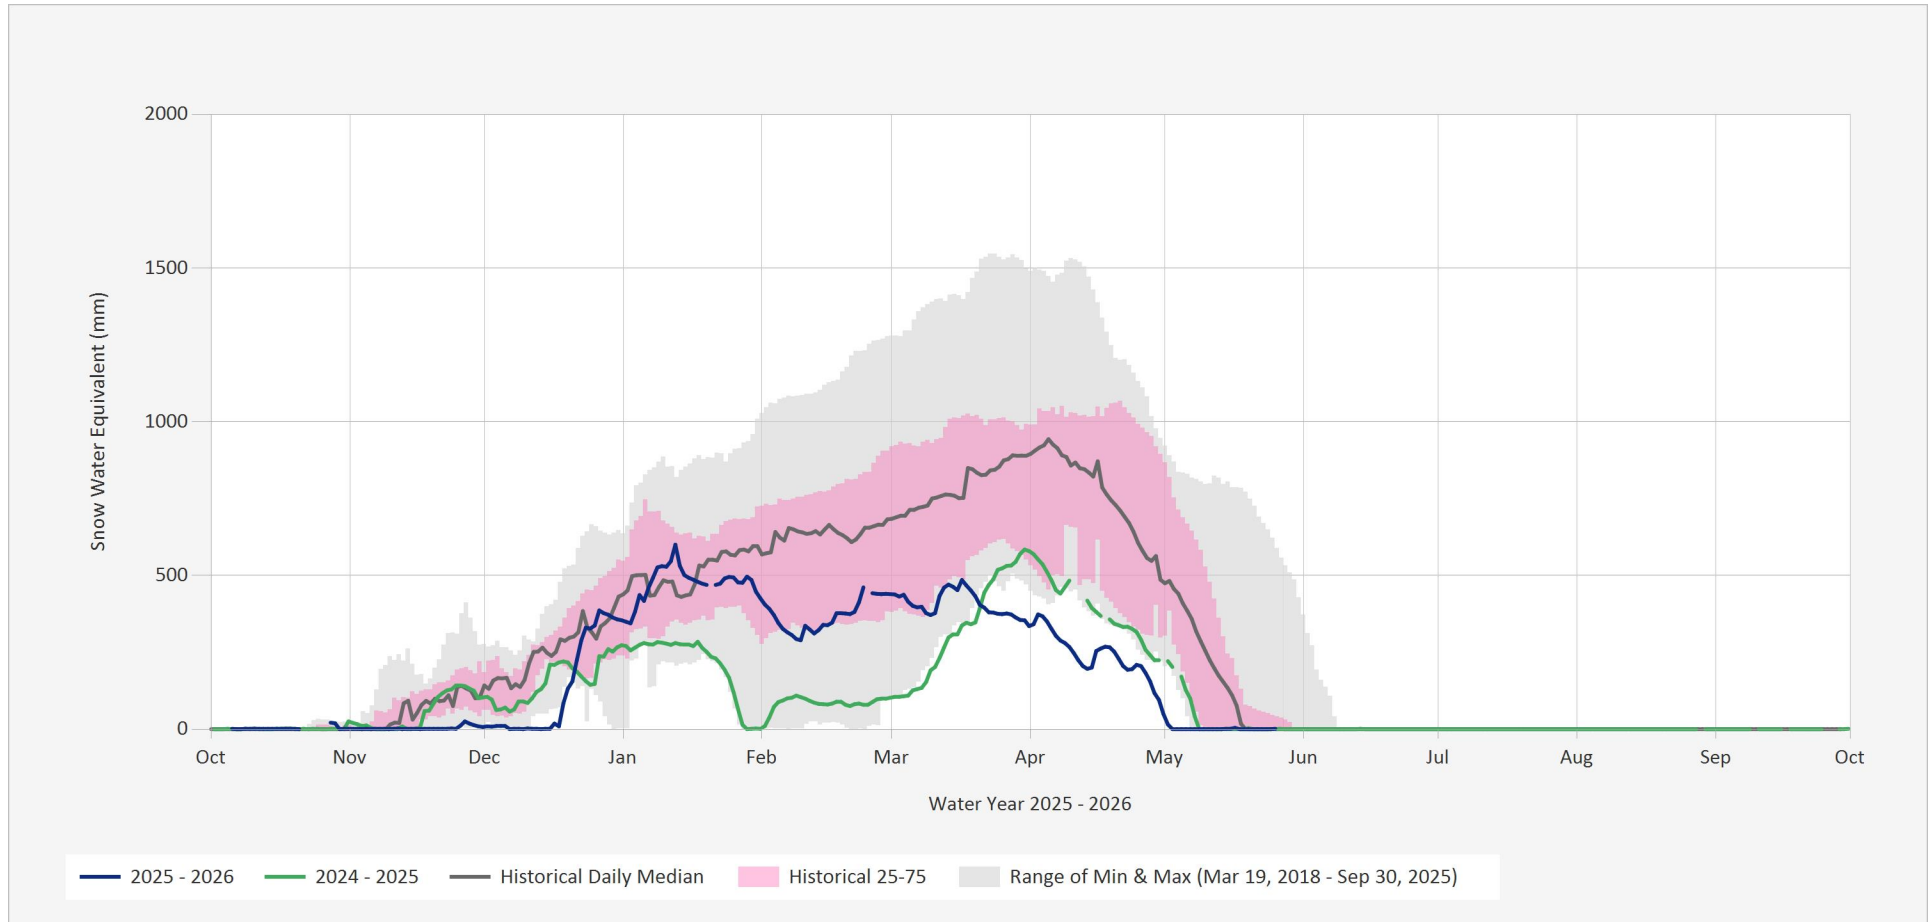

Automated Snow Weather Station Graph

May 26, 2026 | 1 of 1

Snow.3A09P.Automated Snow Weather Station Graph

Source Data: SW.Daily@3A09P

Location: Palisade Lake, Latitude: 49.454444, Longitude: -123.031944, Elevation: : 900 m

Statistics are based on the period of record prior to the current Water Year

Data last appended: May 25, 2026 16:00 UTC+00:00

Statistics are only displayed for locations with at least two years of data

Automated Snow Weather Station Graph is only available for Active locations