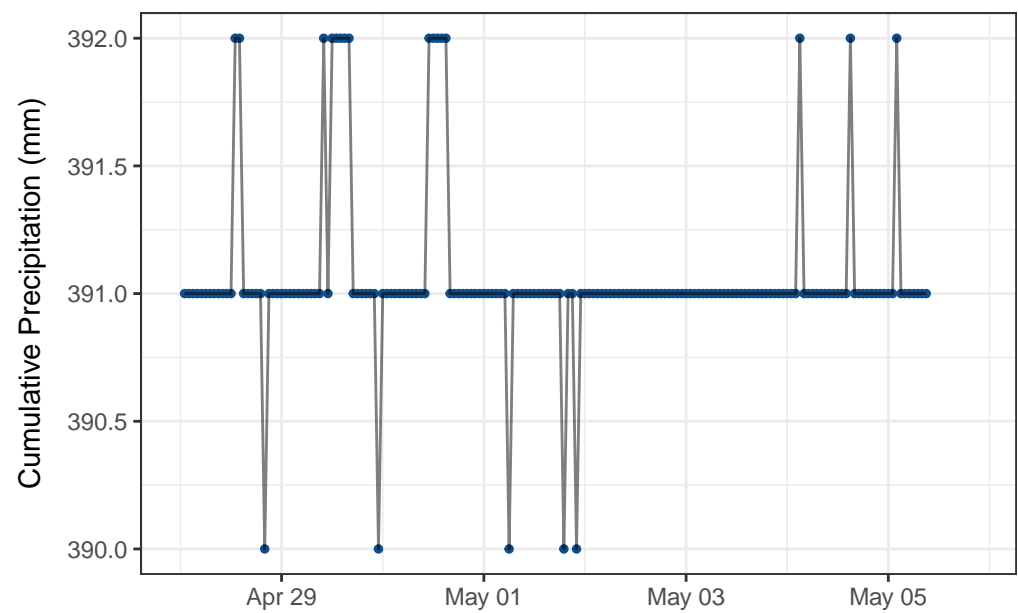

Oyama Lake (2F19P)

50.12N 119.28W 1360m Report Generated: 2026-05-05

Disclaimer: This report was made by an automated system and has not gone through quality control checks and may be subject to large errors, it is presented as is with no guarantee of accuracy or completeness.

Not all sites have all sensors. 'NO DATA' indicates a sensor isn't installed at the site or has failed.