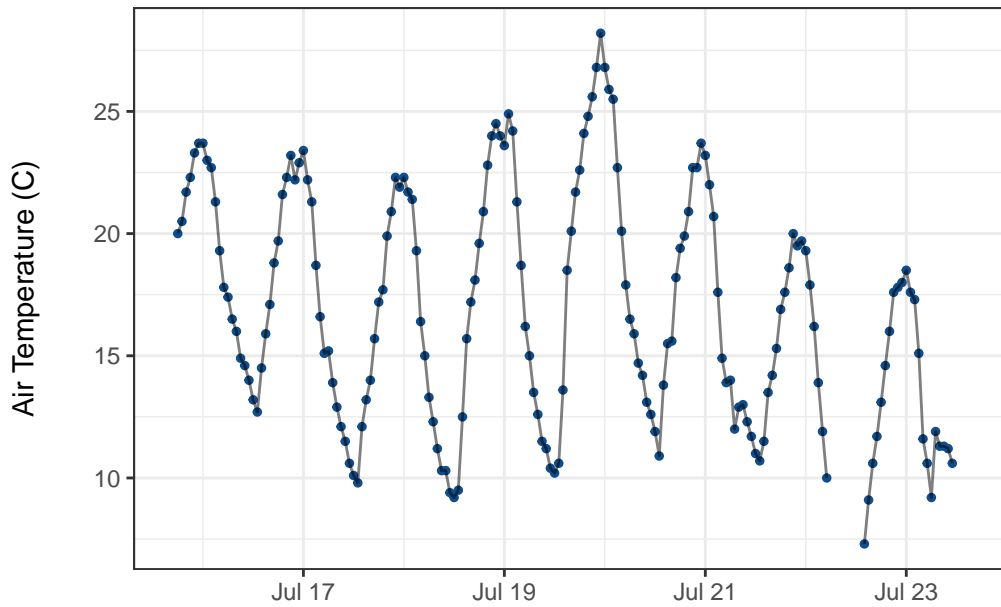

# Oyama Lake (2F19P)

50.12N 119.28W 1360m Report Generated: 2021-07-23

Disclaimer: This report was made by an automated system and has not gone through quality control checks and may be subject to large errors, it is presented as is with no guarantee of accuracy or completeness.

Not all sites have all sensors. 'NO DATA' indicates a sensor isn't installed at the site or has failed.