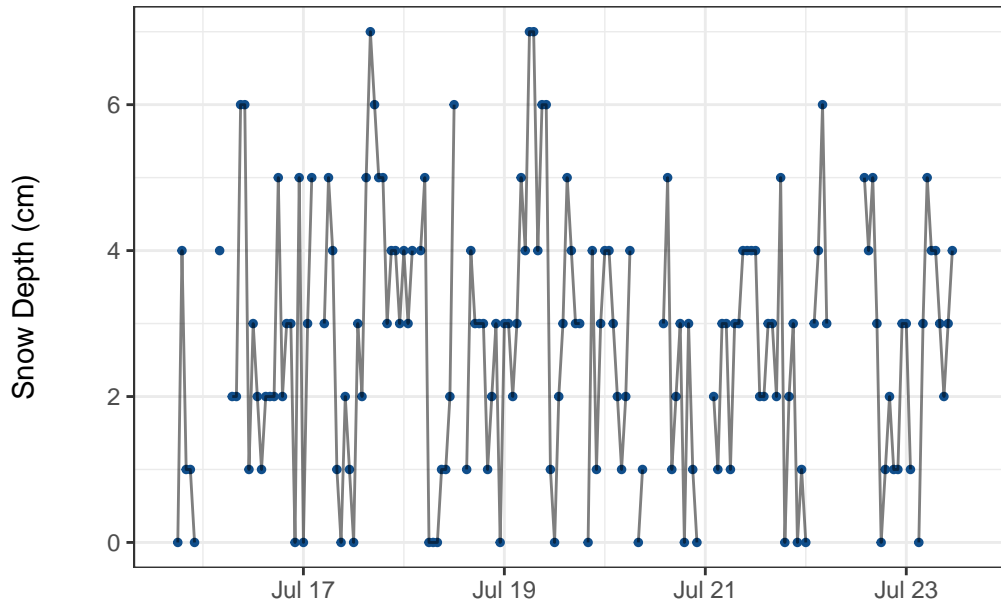

# Oyama Lake (2F19P)

50.12N 119.28W 1360m Report Generated: 2021-07-23

Disclaimer: This report was made by an automated system and has not gone through quality control checks and may be subject to large errors, it is presented as is with no guarantee of accuracy or completeness.

Not all sites have all sensors. 'NO DATA' indicates a sensor isn't installed at the site or has failed.