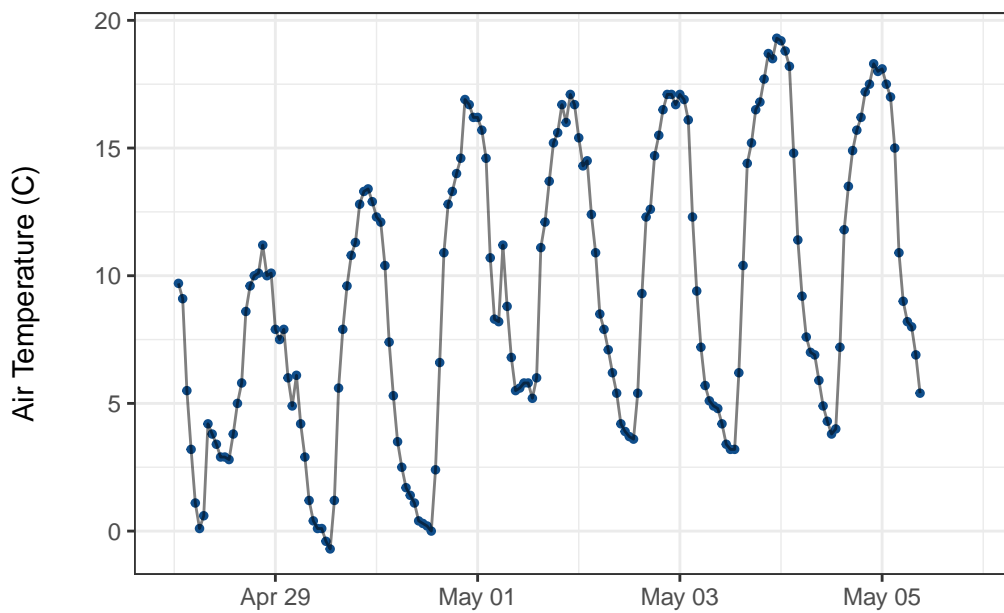

Oyama Lake (2F19P)

50.12N 119.28W 1360m Report Generated: 2026-05-05

Disclaimer: This report was made by an automated system and has not gone through quality control checks and may be subject to large errors, it is presented as is with no guarantee of accuracy or completeness.

Not all sites have all sensors. 'NO DATA' indicates a sensor isn't installed at the site or has failed.