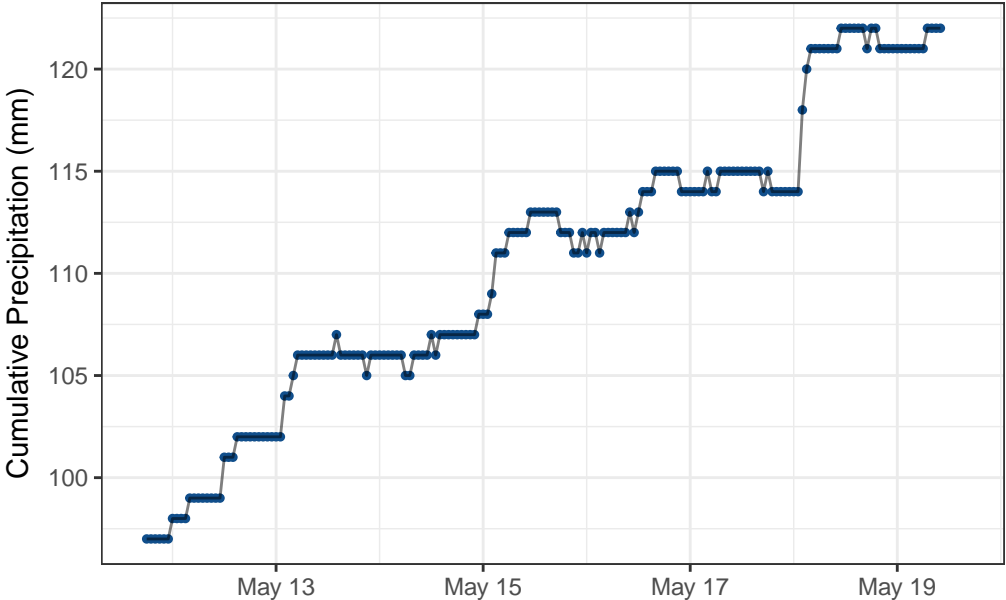

Oyama Lake (2F19P)

50.12N 119.28W 1360m Report Generated: 2025-05-19

Disclaimer: This report was made by an automated system and has not gone through quality control checks and may be subject to large errors, it is presented as is with no guarantee of accuracy or completeness.

Not all sites have all sensors. 'NO DATA' indicates a sensor isn't installed at the site or has failed.