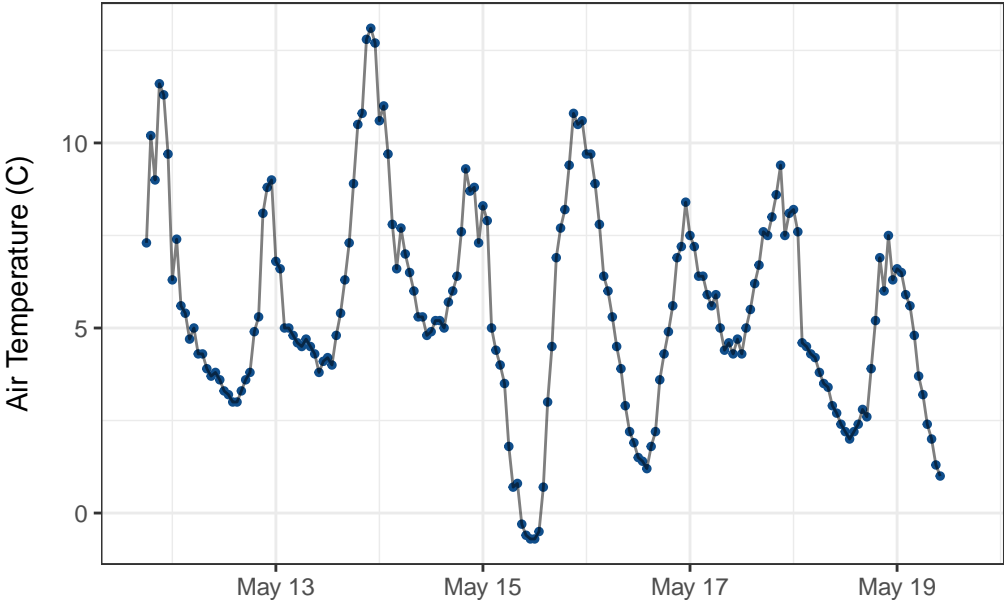

Oyama Lake (2F19P)

50.12N 119.28W 1360m Report Generated: 2025-05-19

Disclaimer: This report was made by an automated system and has not gone through quality control checks and may be subject to large errors, it is presented as is with no guarantee of accuracy or completeness.

Not all sites have all sensors. 'NO DATA' indicates a sensor isn't installed at the site or has failed.