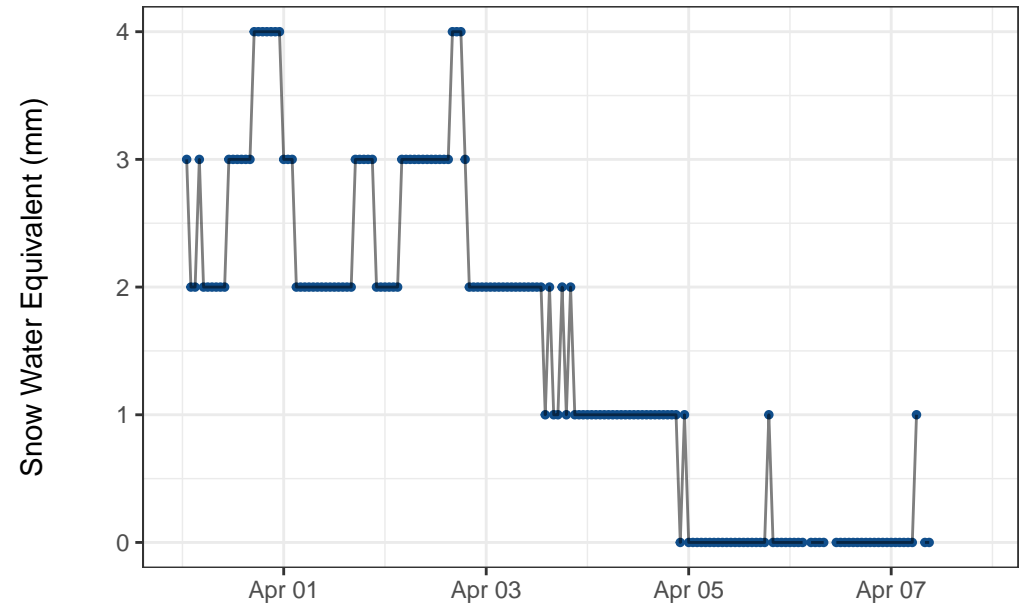

# Oyama Lake (2F19P)

50.12N 119.28W 1360m Report Generated: 2026-04-07

Disclaimer: This report was made by an automated system and has not gone through quality control checks and may be subject to large errors, it is presented as is with no guarantee of accuracy or completeness.

Not all sites have all sensors. 'NO DATA' indicates a sensor isn't installed at the site or has failed.