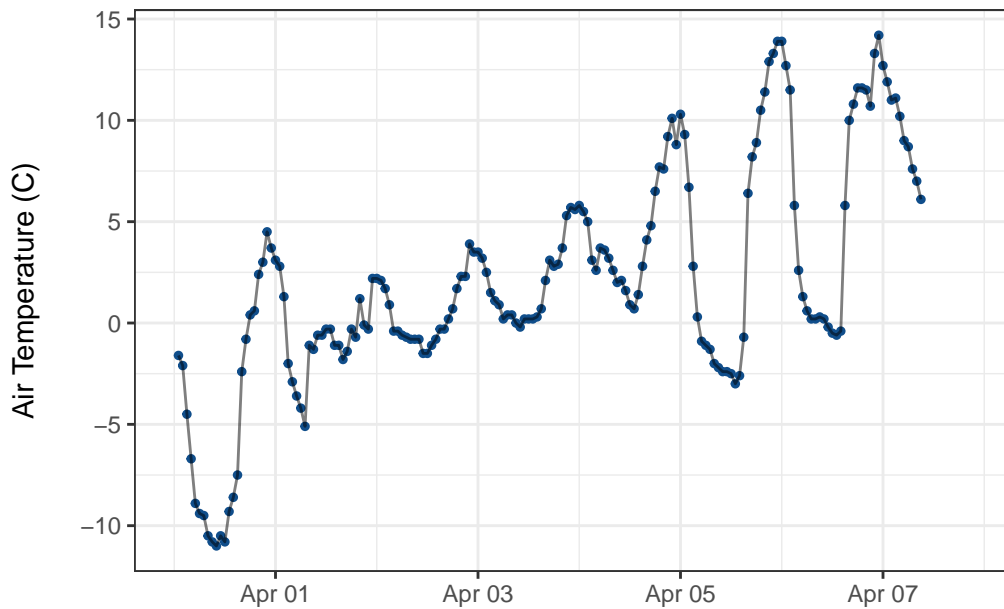

# Oyama Lake (2F19P)

50.12N 119.28W 1360m Report Generated: 2026-04-07

Disclaimer: This report was made by an automated system and has not gone through quality control checks and may be subject to large errors, it is presented as is with no guarantee of accuracy or completeness.

Not all sites have all sensors. 'NO DATA' indicates a sensor isn't installed at the site or has failed.