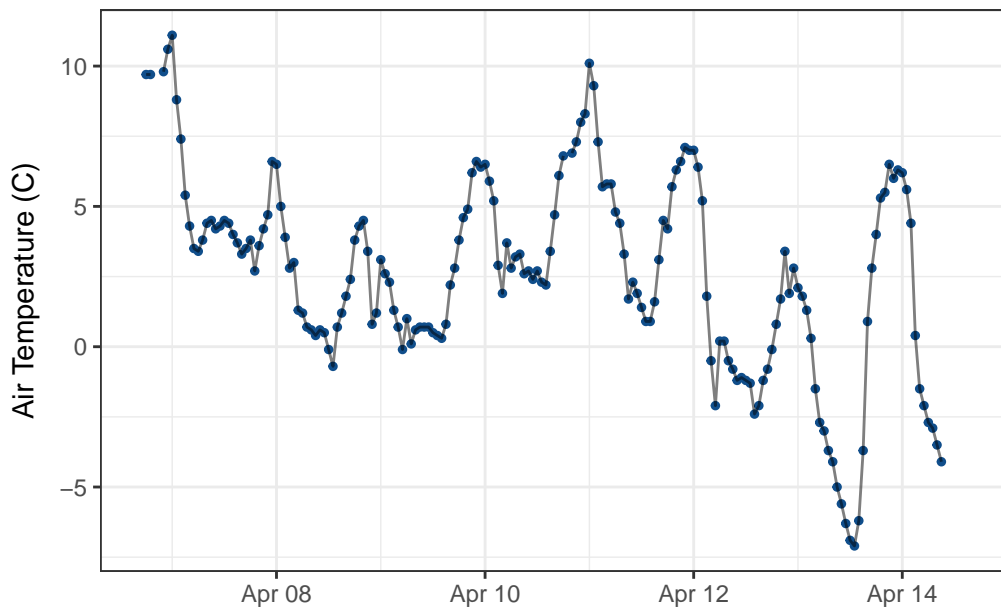

# Oyama Lake (2F19P)

50.12N 119.28W 1360m Report Generated: 2025-04-14

*Disclaimer: This report was made by an automated system and has not gone through quality control checks and may be subject to large errors, it is presented as is with no guarantee of accuracy or completeness.*

*Not all sites have all sensors. 'NO DATA' indicates a sensor isn't installed at the site or has failed.*