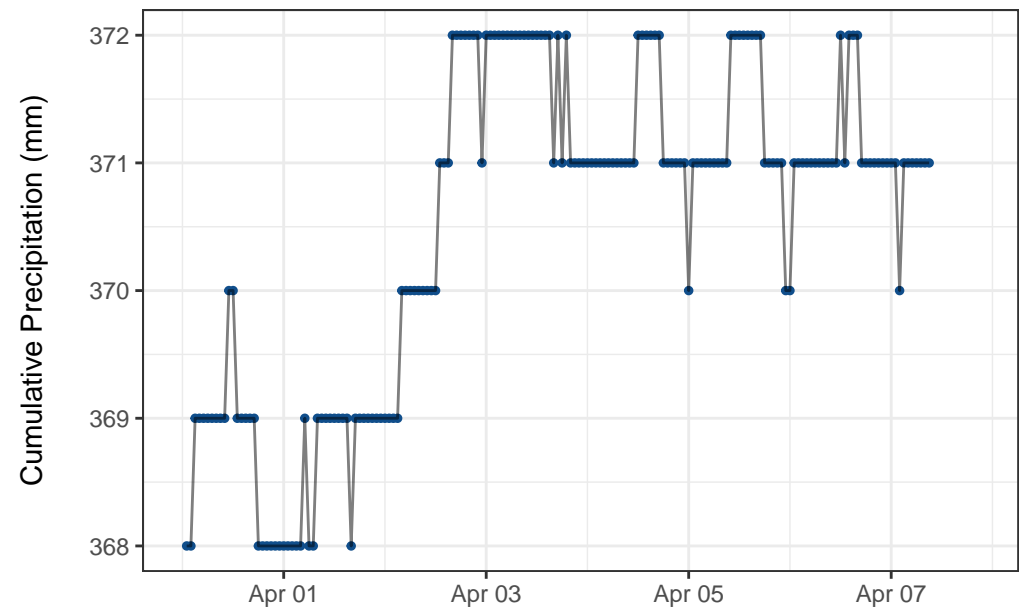

# Oyama Lake (2F19P)

50.12N 119.28W 1360m Report Generated: 2026-04-07

Disclaimer: This report was made by an automated system and has not gone through quality control checks and may be subject to large errors, it is presented as is with no guarantee of accuracy or completeness.

Not all sites have all sensors. 'NO DATA' indicates a sensor isn't installed at the site or has failed.