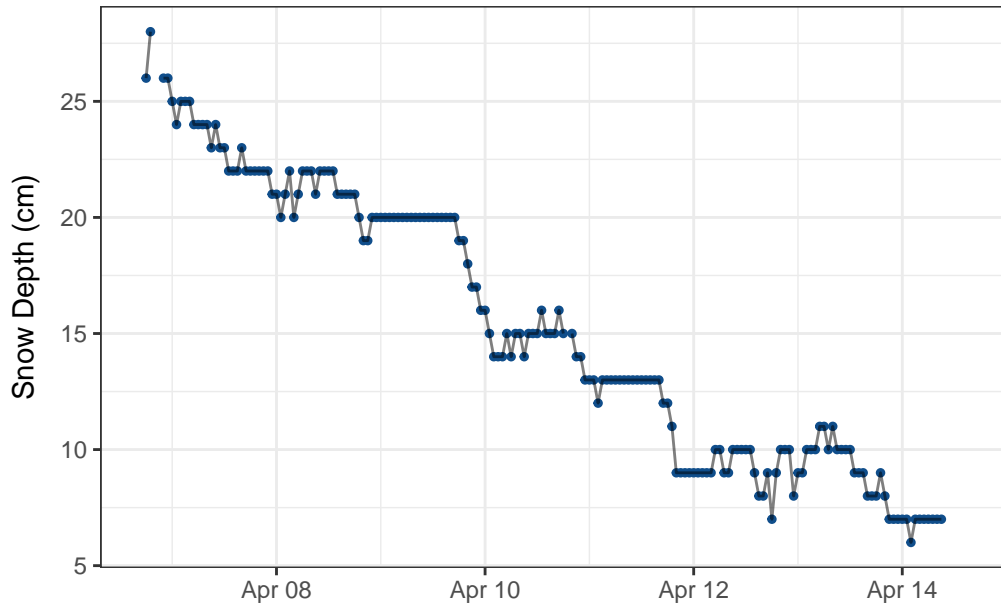

# Oyama Lake (2F19P)

50.12N 119.28W 1360m Report Generated: 2025-04-14

*Disclaimer: This report was made by an automated system and has not gone through quality control checks and may be subject to large errors, it is presented as is with no guarantee of accuracy or completeness.*

*Not all sites have all sensors. 'NO DATA' indicates a sensor isn't installed at the site or has failed.*