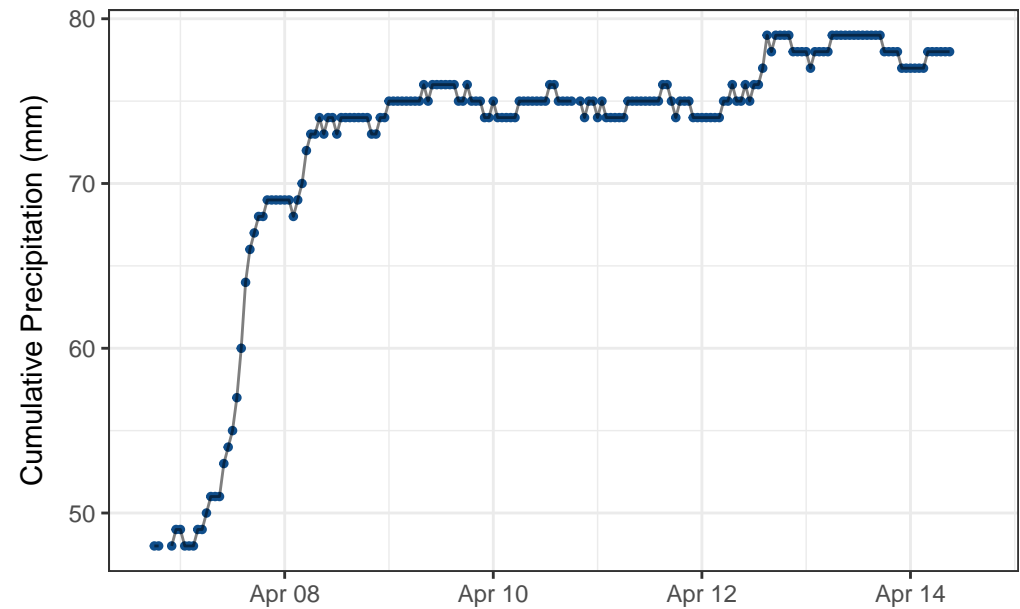

# Oyama Lake (2F19P)

50.12N 119.28W 1360m Report Generated: 2025-04-14

*Disclaimer: This report was made by an automated system and has not gone through quality control checks and may be subject to large errors, it is presented as is with no guarantee of accuracy or completeness.*

*Not all sites have all sensors. 'NO DATA' indicates a sensor isn't installed at the site or has failed.*