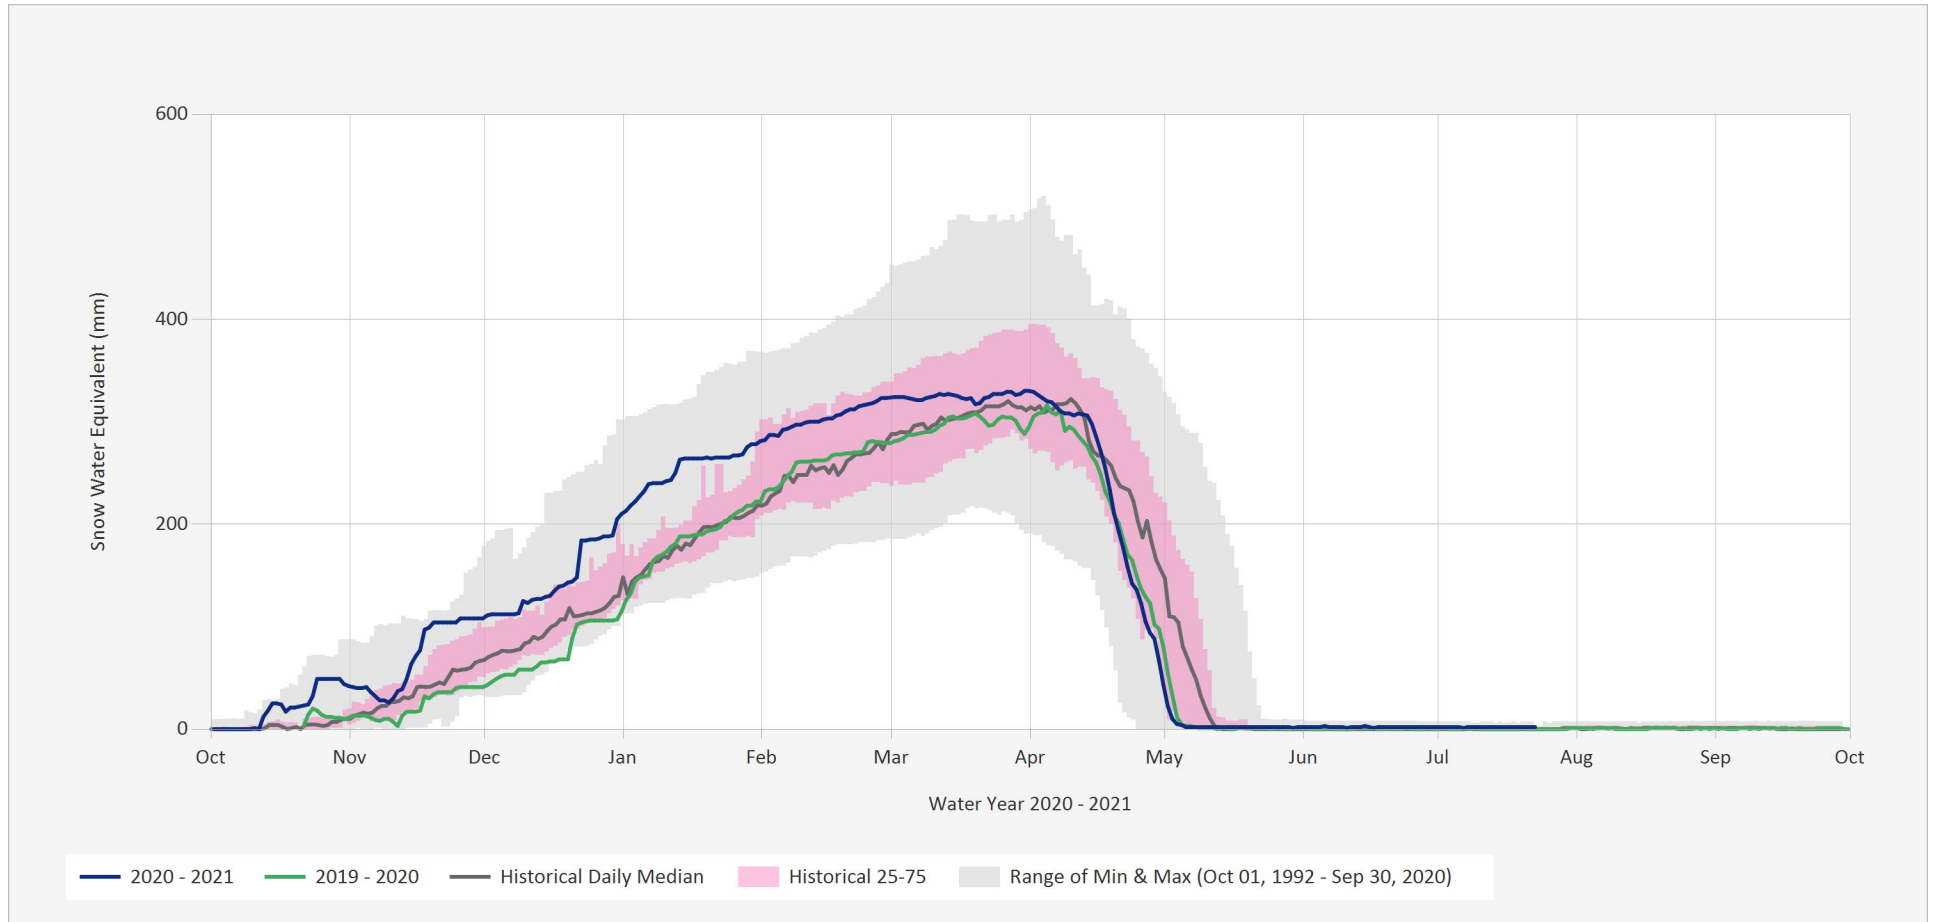

Automated Snow Weather Station Graph

Jul 23, 2021 | 1 of 1

Snow.2F18P.Automated Snow Weather Station Graph

Source Data: SW.Daily@2F18P

Location: Brenda Mine, Latitude: 49.862361, Longitude: -119.982111, Elevation: : 1460 m

Statistics are based on the period of record prior to the current Water Year
 Statistics are only displayed for locations with at least two years of data
 Automated Snow Weather Station Graph is only available for Active locations