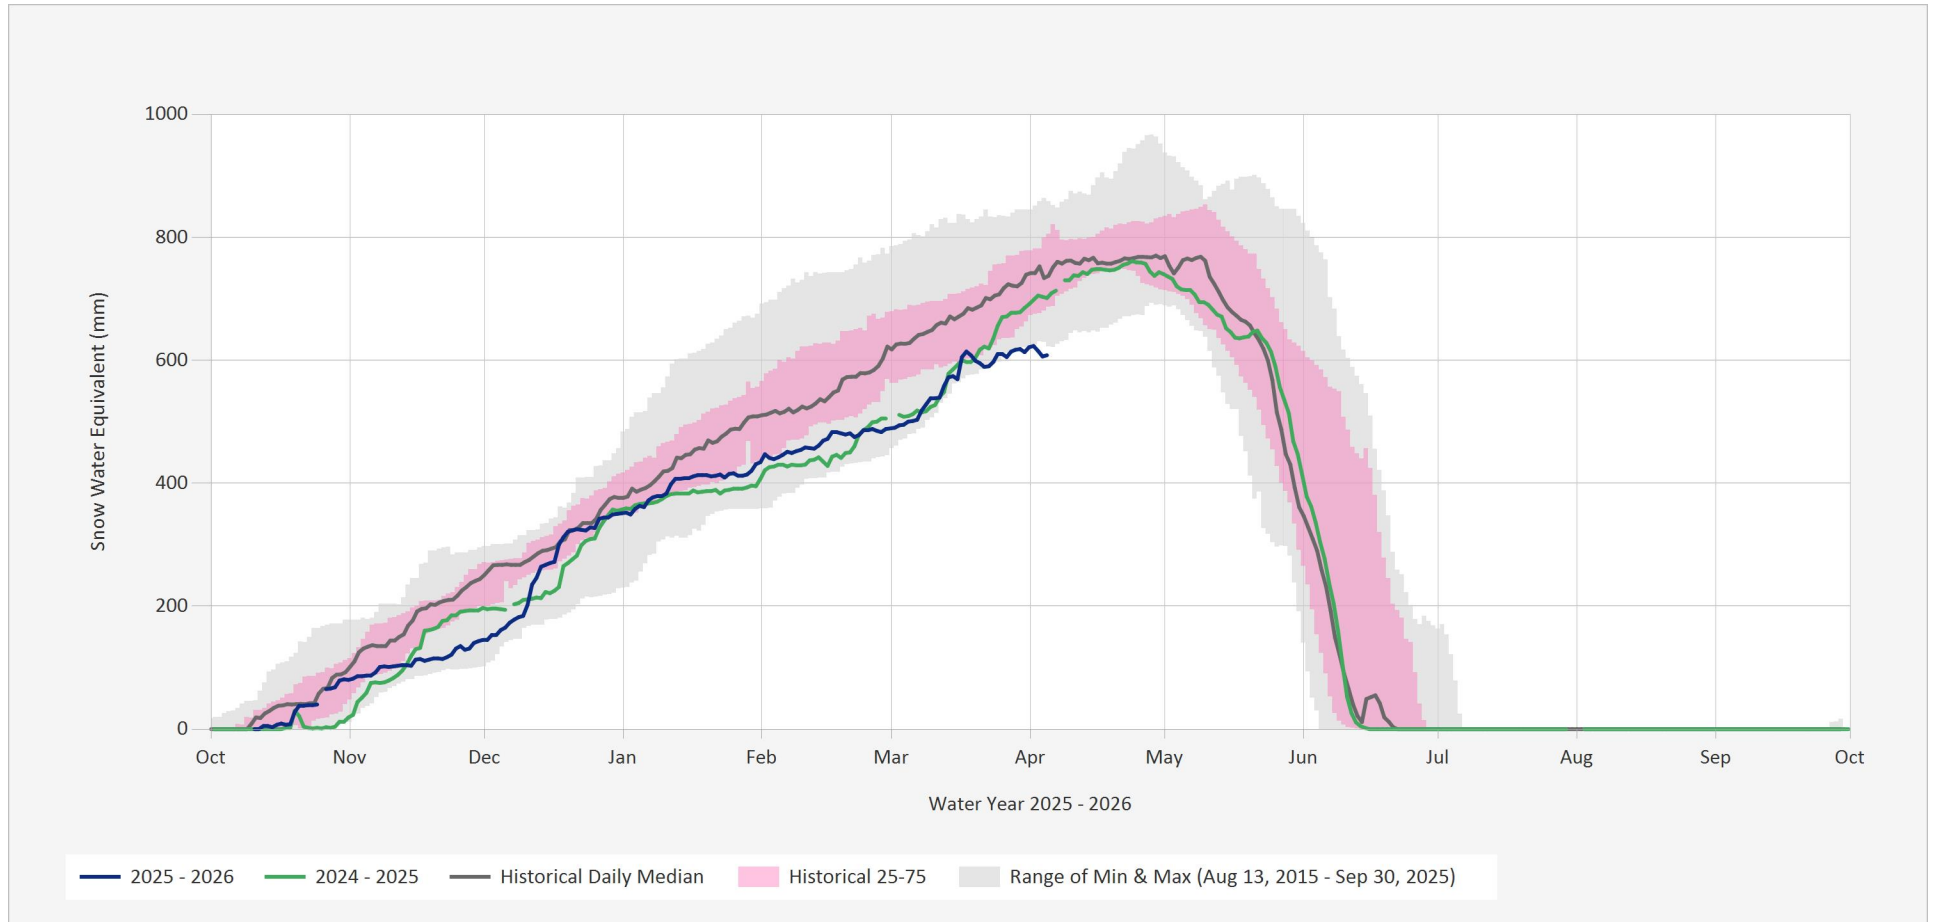

Automated Snow Weather Station Graph

Apr 5, 2026 | 1 of 1

Snow.2F10P.Automated Snow Weather Station Graph

Source Data: SW.Daily@2F10P

Location: Silver Star Mountain, Latitude: 50.37136, Longitude: -119.06211, Elevation: : 1840 m

Statistics are based on the period of record prior to the current Water Year
 Statistics are only displayed for locations with at least two years of data
 Automated Snow Weather Station Graph is only available for Active locations