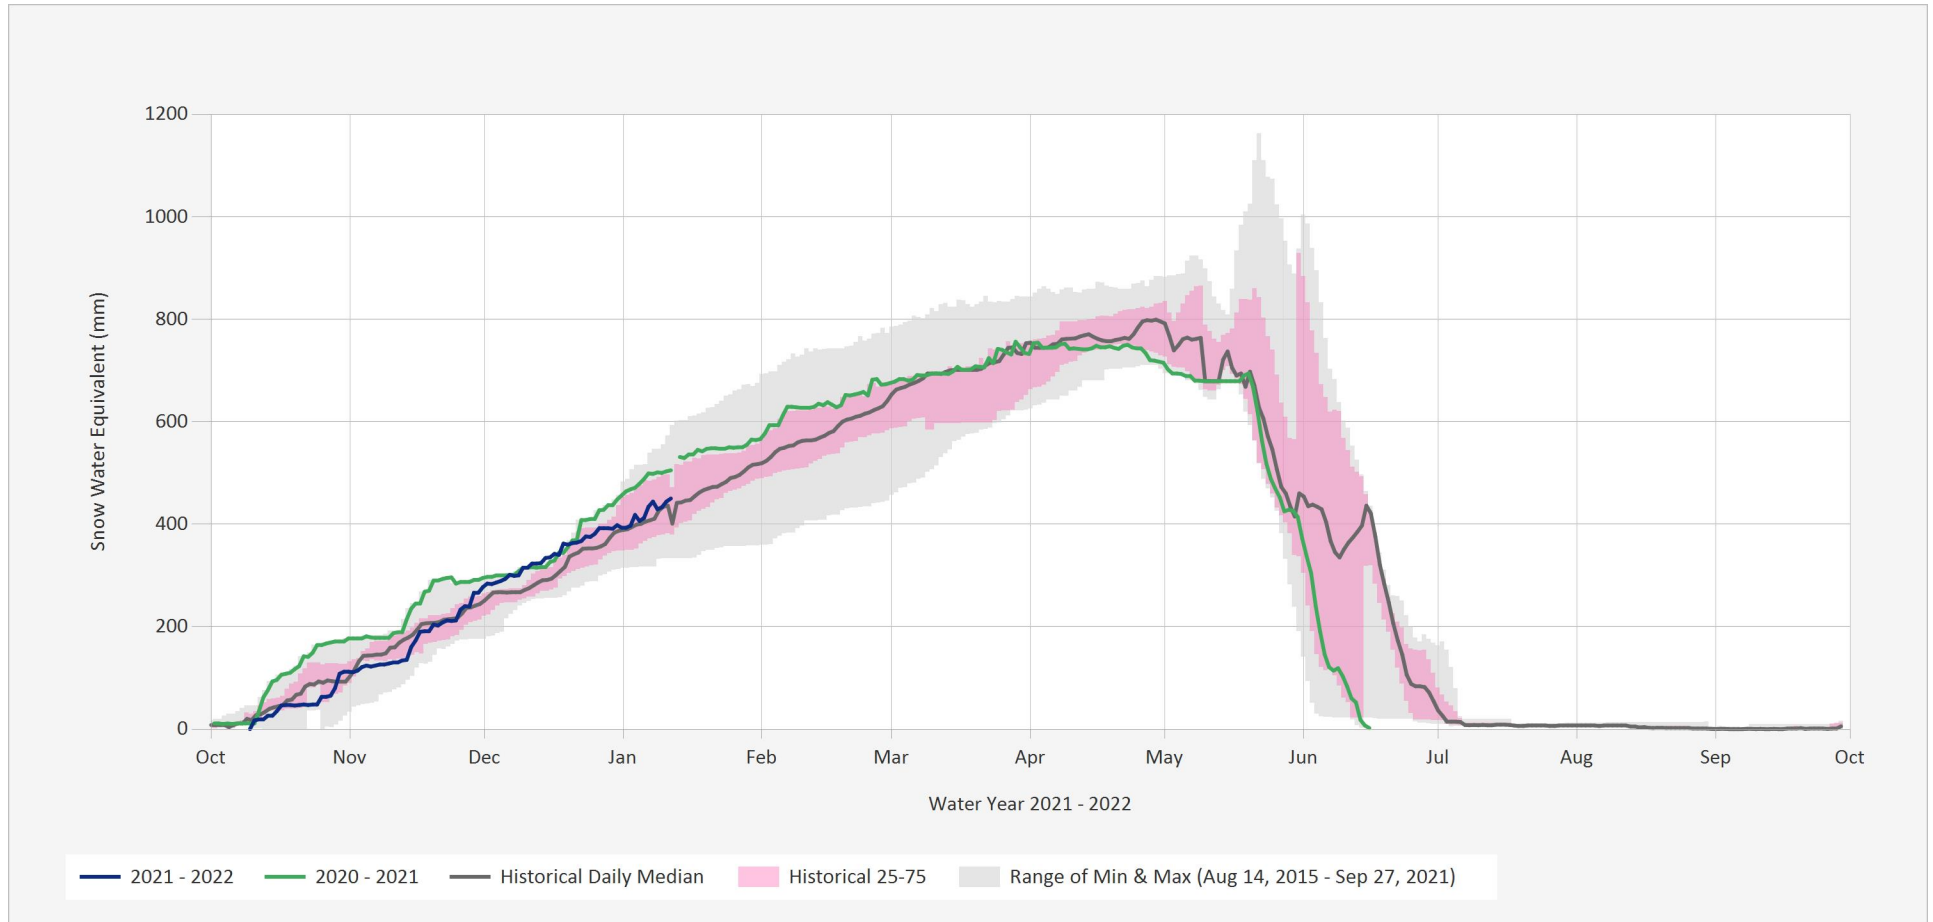

Automated Snow Weather Station Graph

Jan 19, 2022 | 1 of 1

Snow.2F10P.Automated Snow Weather Station Graph

Source Data: SW.Daily@2F10P

Location: Silver Star Mountain, Latitude: 50.37136, Longitude: -119.06211, Elevation: : 1840 m

Statistics are based on the period of record prior to the current Water Year

Statistics are only displayed for locations with at least two years of data

Automated Snow Weather Station Graph is only available for Active locations