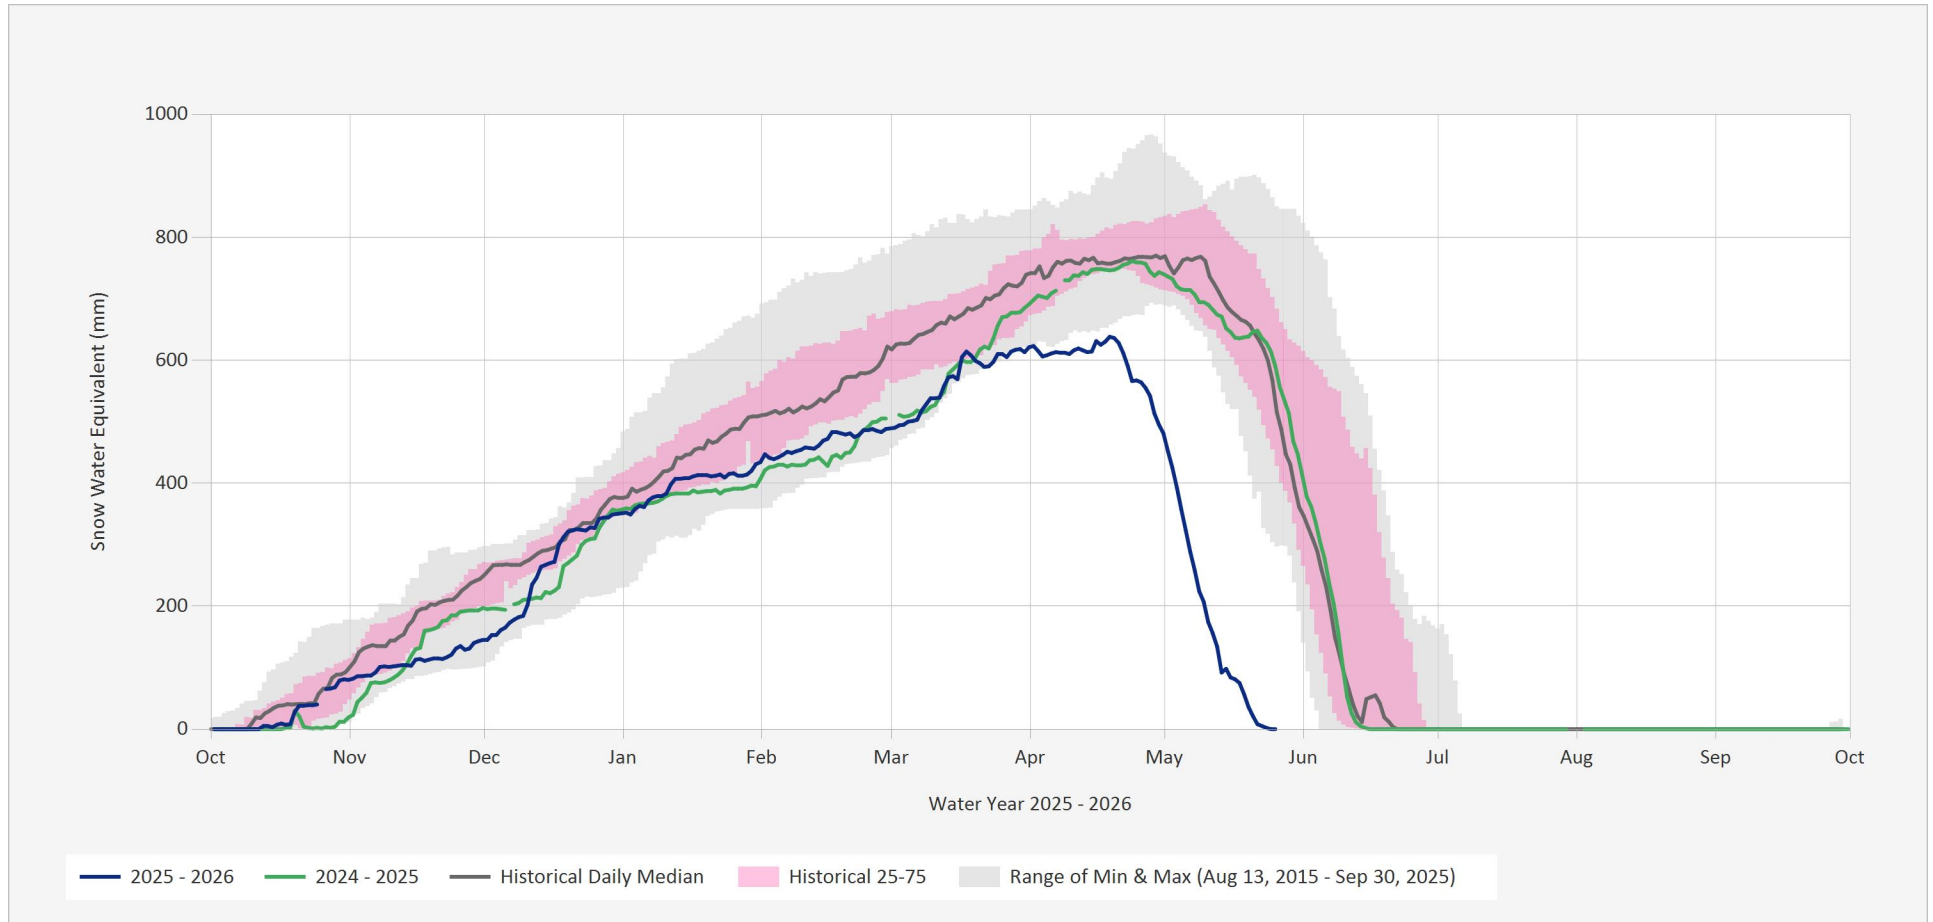

Automated Snow Weather Station Graph

May 26, 2026 | 1 of 1

Snow.2F10P.Automated Snow Weather Station Graph

Source Data: SW.Daily@2F10P

Location: Silver Star Mountain, Latitude: 50.37136, Longitude: -119.06211, Elevation: : 1840 m

Statistics are based on the period of record prior to the current Water Year

Data last appended: May 25, 2026 16:00 UTC+00:00

Statistics are only displayed for locations with at least two years of data

Automated Snow Weather Station Graph is only available for Active locations