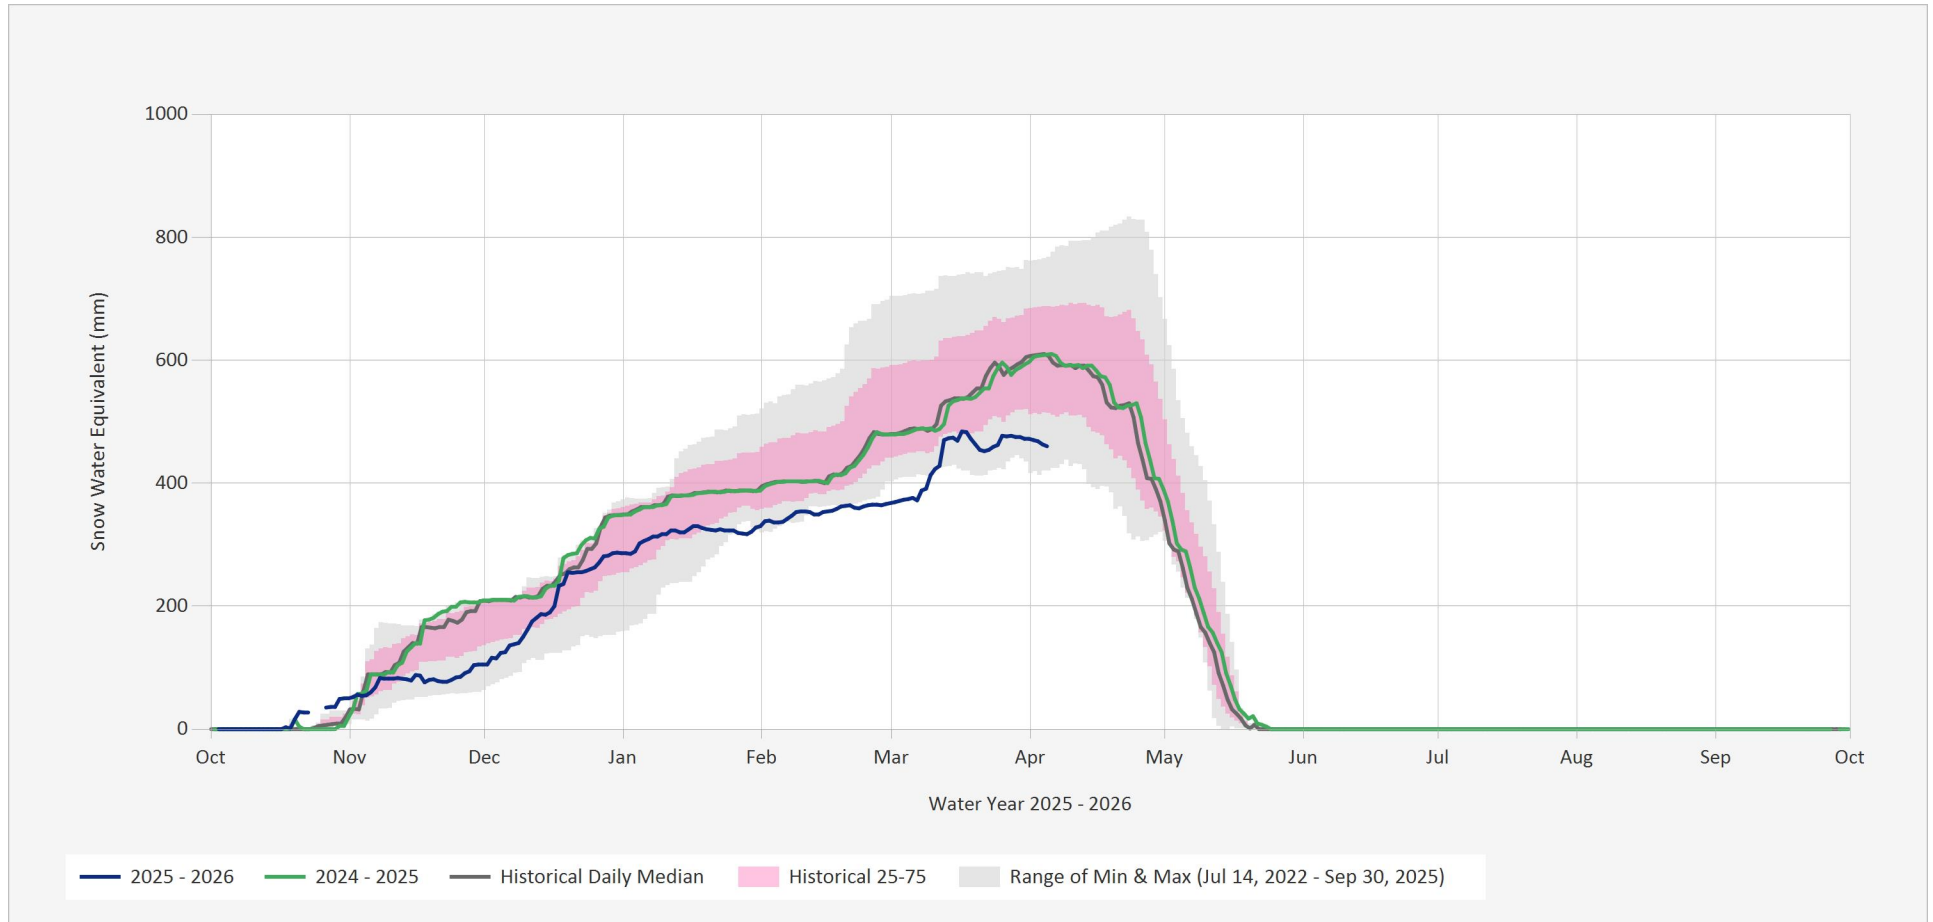

### Automated Snow Weather Station Graph

Apr 5, 2026 | 1 of 1

Snow.2F09P.Automated Snow Weather Station Graph

Source Data: SW.Daily@2F09P

Location: Whiterocks Mountain, Latitude: 50.01669, Longitude: -119.7461, Elevation: : 1800 m

Statistics are based on the period of record prior to the current Water Year

Statistics are only displayed for locations with at least two years of data

Automated Snow Weather Station Graph is only available for Active locations