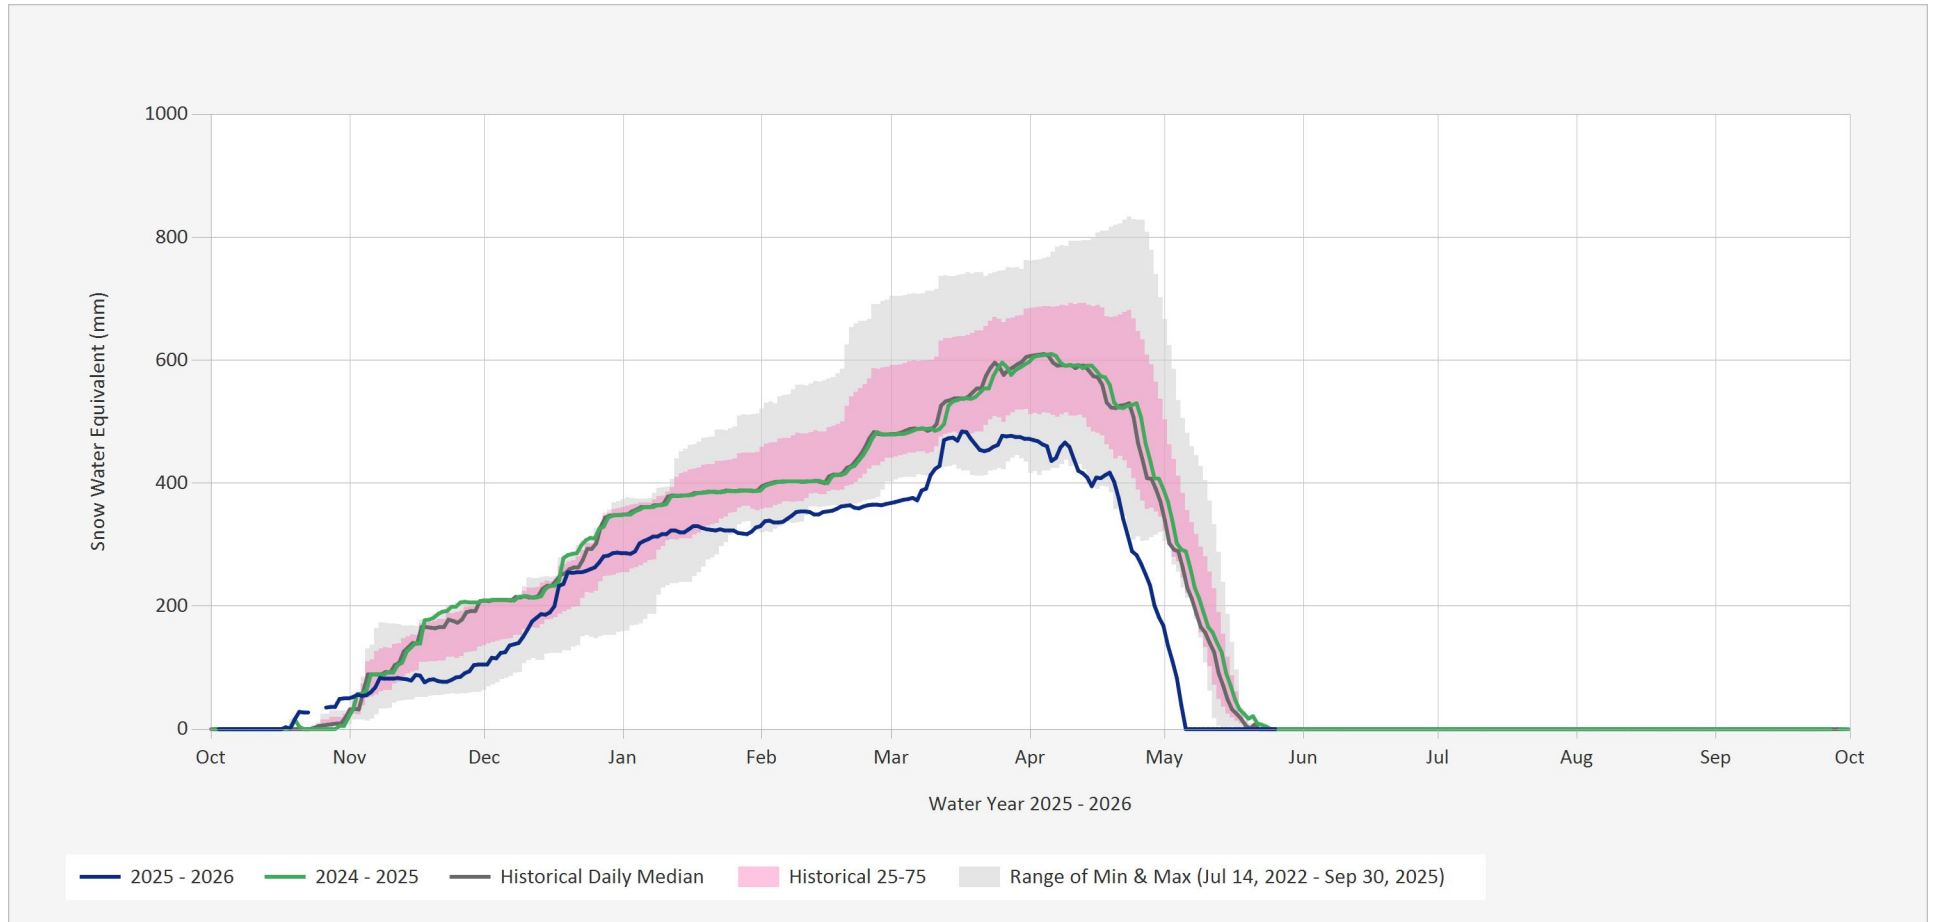

Automated Snow Weather Station Graph

May 26, 2026 | 1 of 1

Snow.2F09P.Automated Snow Weather Station Graph

Source Data: SW.Daily@2F09P

Location: Whiterocks Mountain, Latitude: 50.01669, Longitude: -119.7461, Elevation: : 1800 m

Statistics are based on the period of record prior to the current Water Year

Data last appended: May 25, 2026 16:00 UTC+00:00

Statistics are only displayed for locations with at least two years of data

Automated Snow Weather Station Graph is only available for Active locations