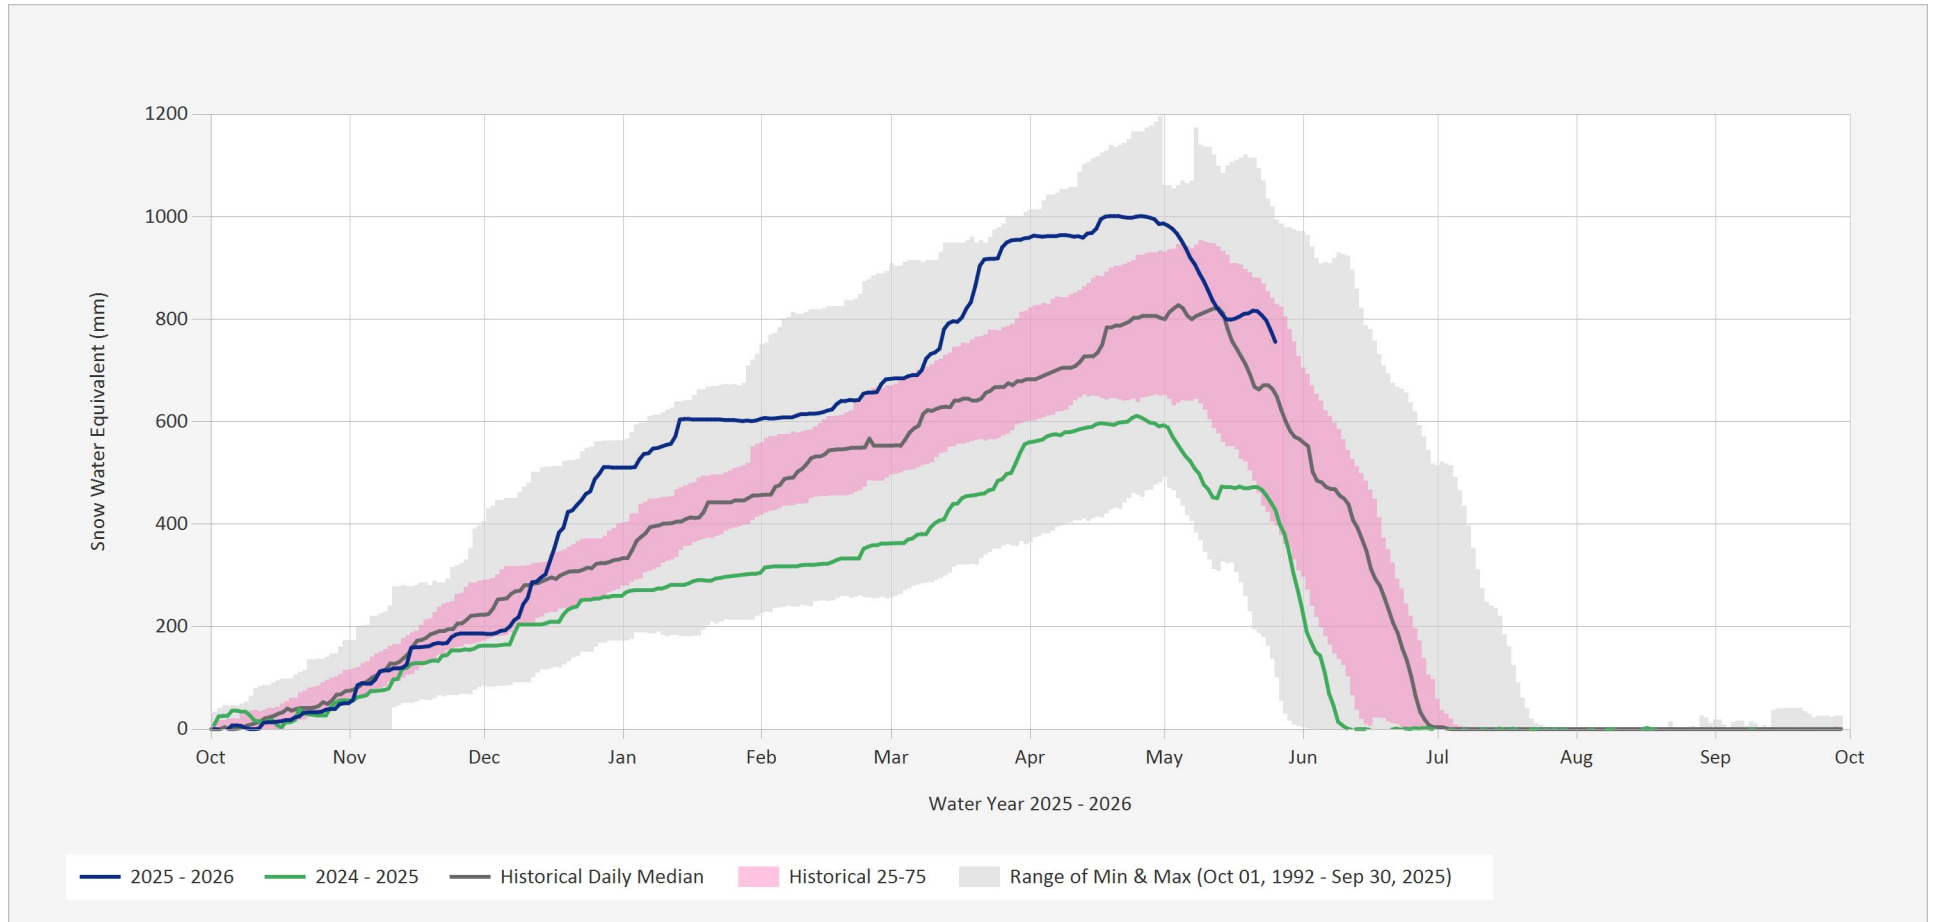

Automated Snow Weather Station Graph

May 26, 2026 | 1 of 1

Snow.2C14P.Automated Snow Weather Station Graph

Source Data: SW.Daily@2C14P

Location: Floe Lake, Latitude: 51.0599167, Longitude: -116.1371167, Elevation: : 2090 m

Statistics are based on the period of record prior to the current Water Year

Data last appended: May 25, 2026 16:00 UTC+00:00

Statistics are only displayed for locations with at least two years of data

Automated Snow Weather Station Graph is only available for Active locations