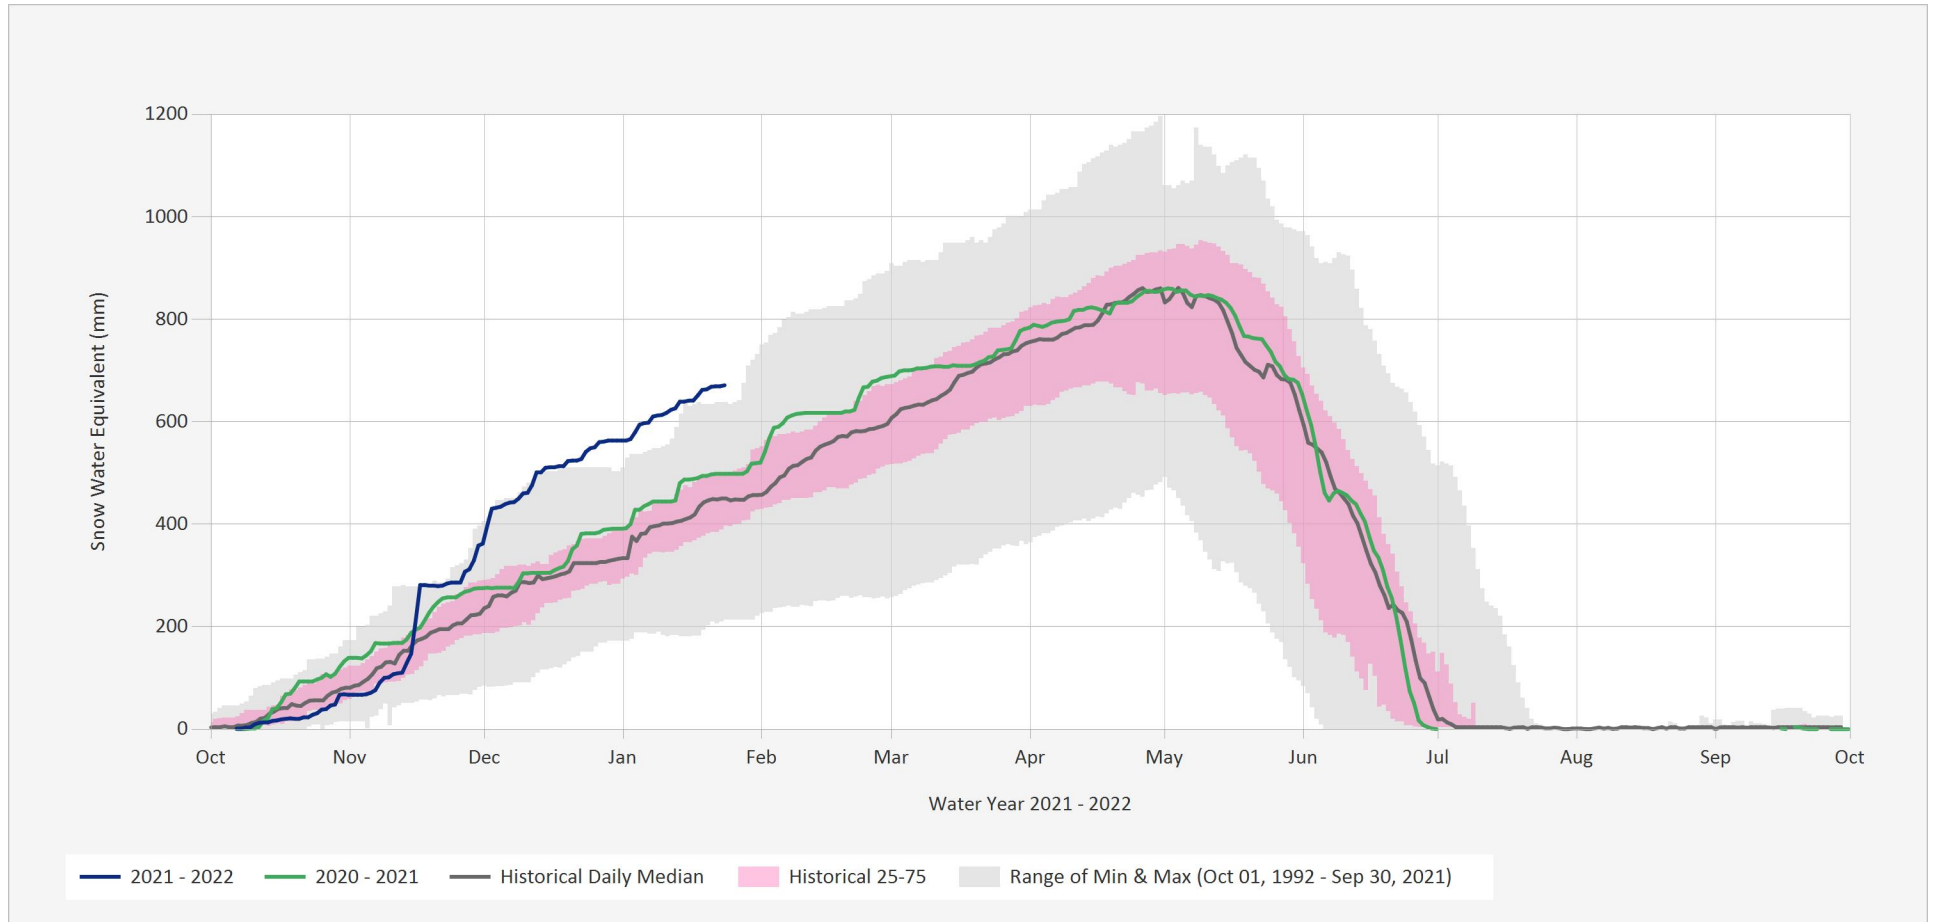

Automated Snow Weather Station Graph

Jan 24, 2022 | 1 of 1

Snow.2C14P.Automated Snow Weather Station Graph

Source Data: SW.Daily@2C14P

Location: Floe Lake, Latitude: 51.0599167, Longitude: -116.1371167, Elevation: : 2090 m

Statistics are based on the period of record prior to the current Water Year
 Statistics are only displayed for locations with at least two years of data
 Automated Snow Weather Station Graph is only available for Active locations