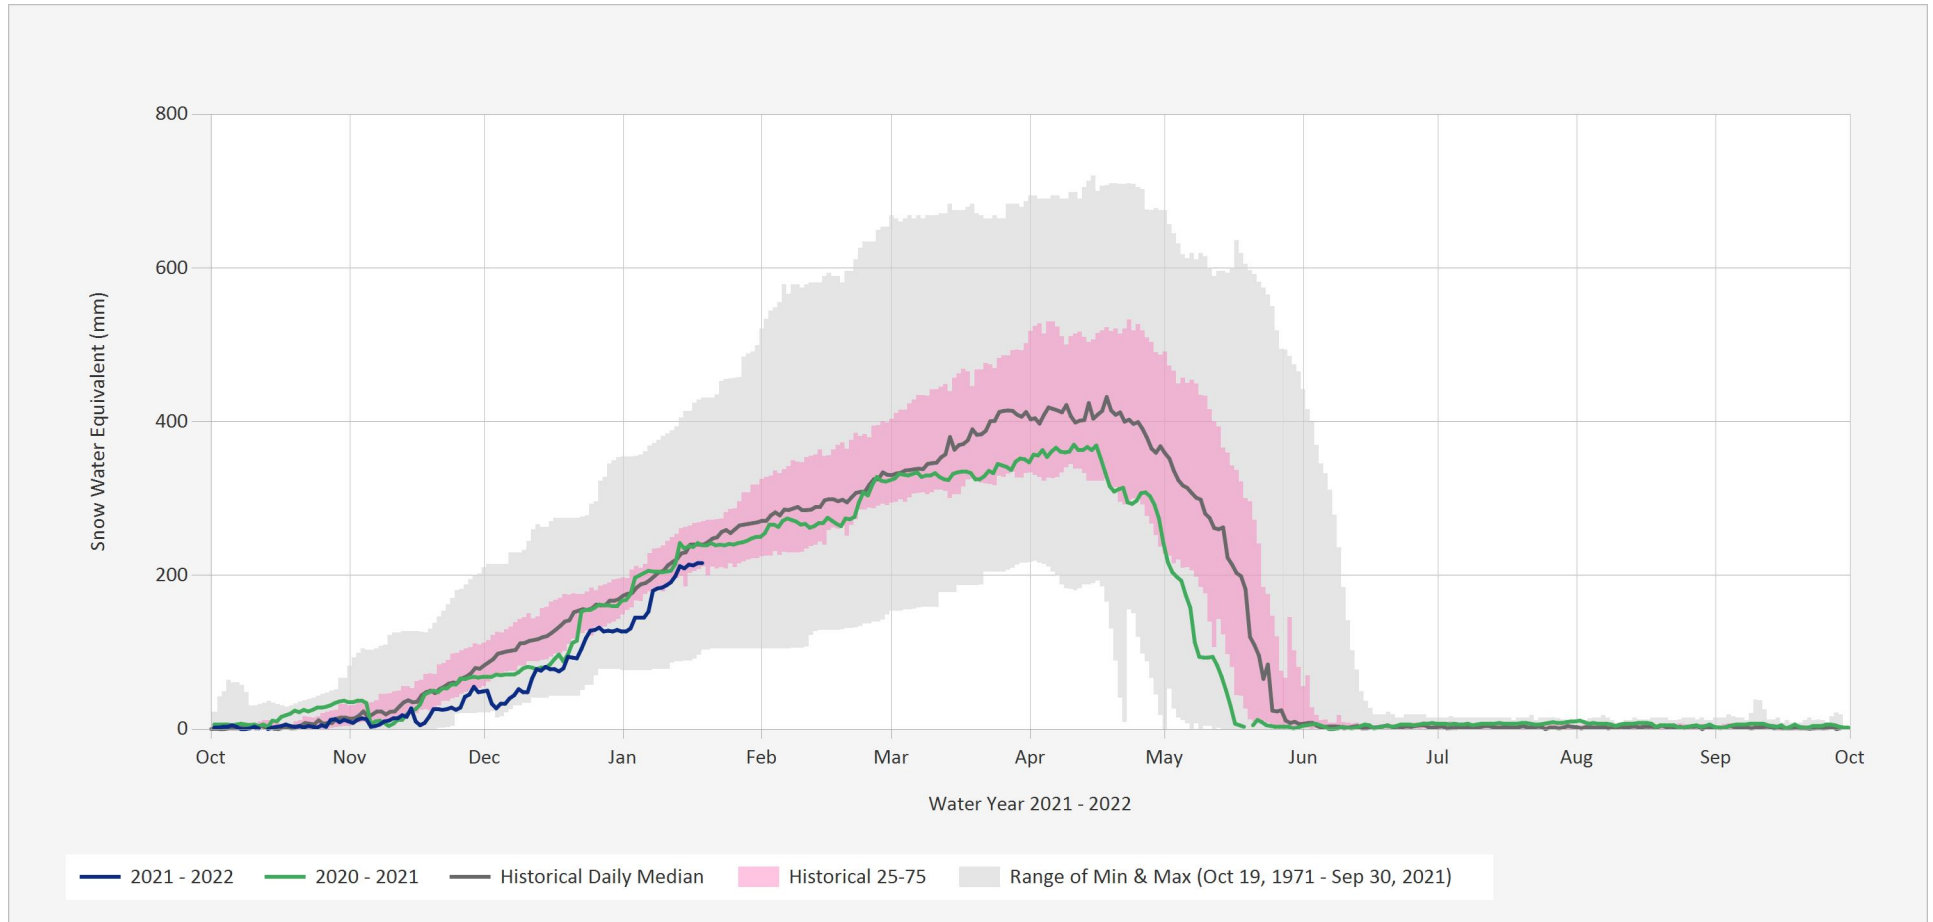

Automated Snow Weather Station Graph

Jan 19, 2022 | 1 of 1

Snow.2C10P.Automated Snow Weather Station Graph

Source Data: SW.Daily@2C10P

Location: Moyie Mountain, Latitude: 49.2515, Longitude: -115.7739, Elevation: : 1835 m

Statistics are based on the period of record prior to the current Water Year

Statistics are only displayed for locations with at least two years of data

Automated Snow Weather Station Graph is only available for Active locations