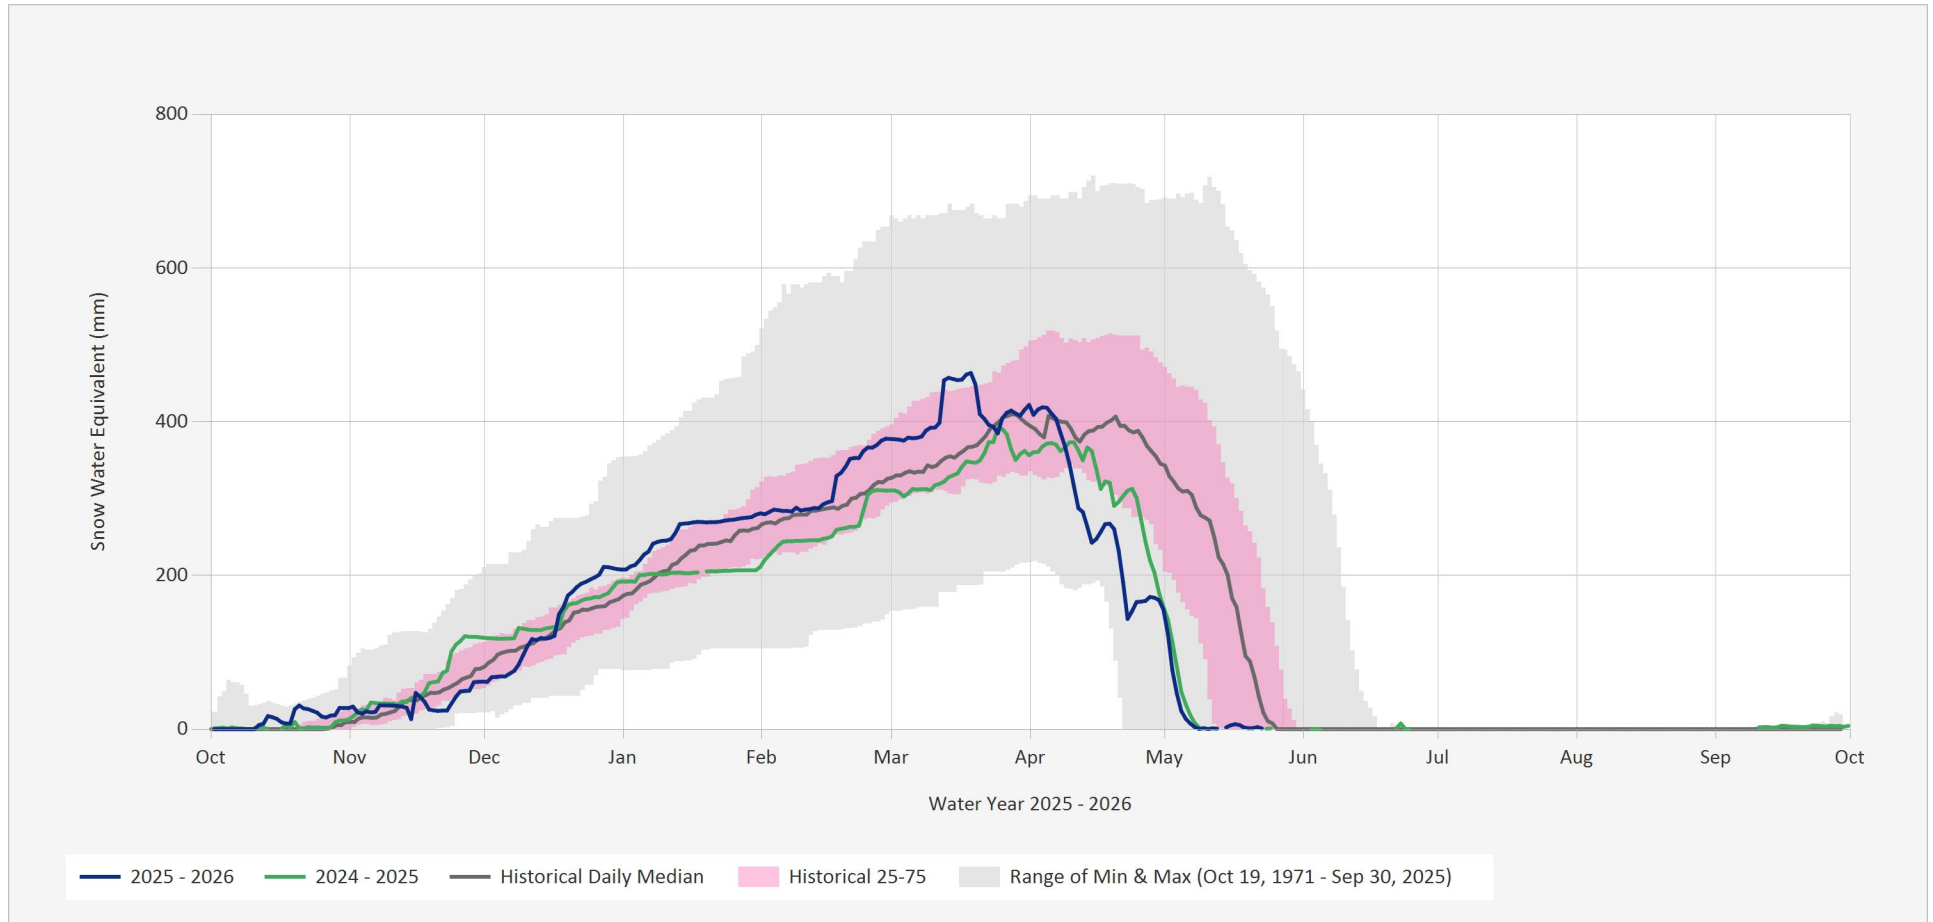

Automated Snow Weather Station Graph

May 26, 2026 | 1 of 1

Snow.2C10P.Automated Snow Weather Station Graph

Source Data: SW.Daily@2C10P

Location: Moyie Mountain, Latitude: 49.2515, Longitude: -115.7739, Elevation: : 1835 m

Statistics are based on the period of record prior to the current Water Year

Statistics are only displayed for locations with at least two years of data

Automated Snow Weather Station Graph is only available for Active locations