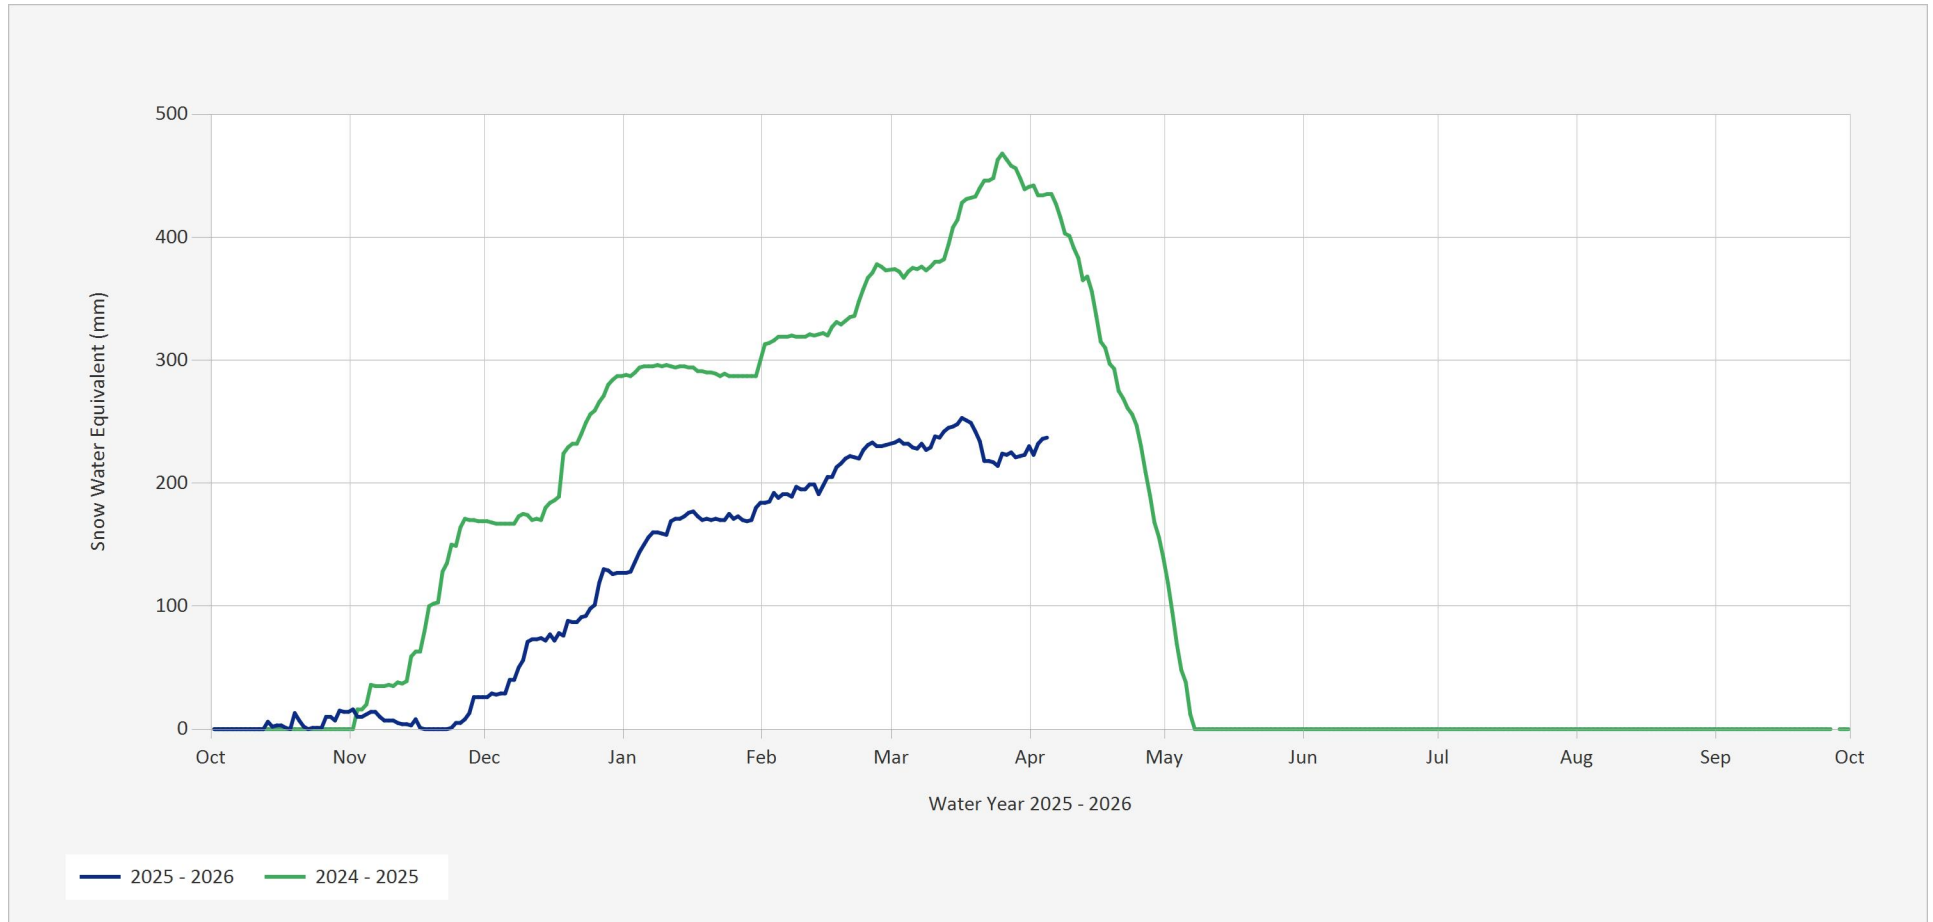

Automated Snow Weather Station Graph

Snow.2B02AP.Automated Snow Weather Station Graph

Apr 5, 2026 | 1 of 1

Source Data: SW.Daily@2B02AP

Location: Farron, Latitude: 49.27017, Longitude: -118.13016, Elevation: : 1230 m

Statistics are based on the period of record prior to the current Water Year

Statistics are only displayed for locations with at least two years of data

Automated Snow Weather Station Graph is only available for Active locations