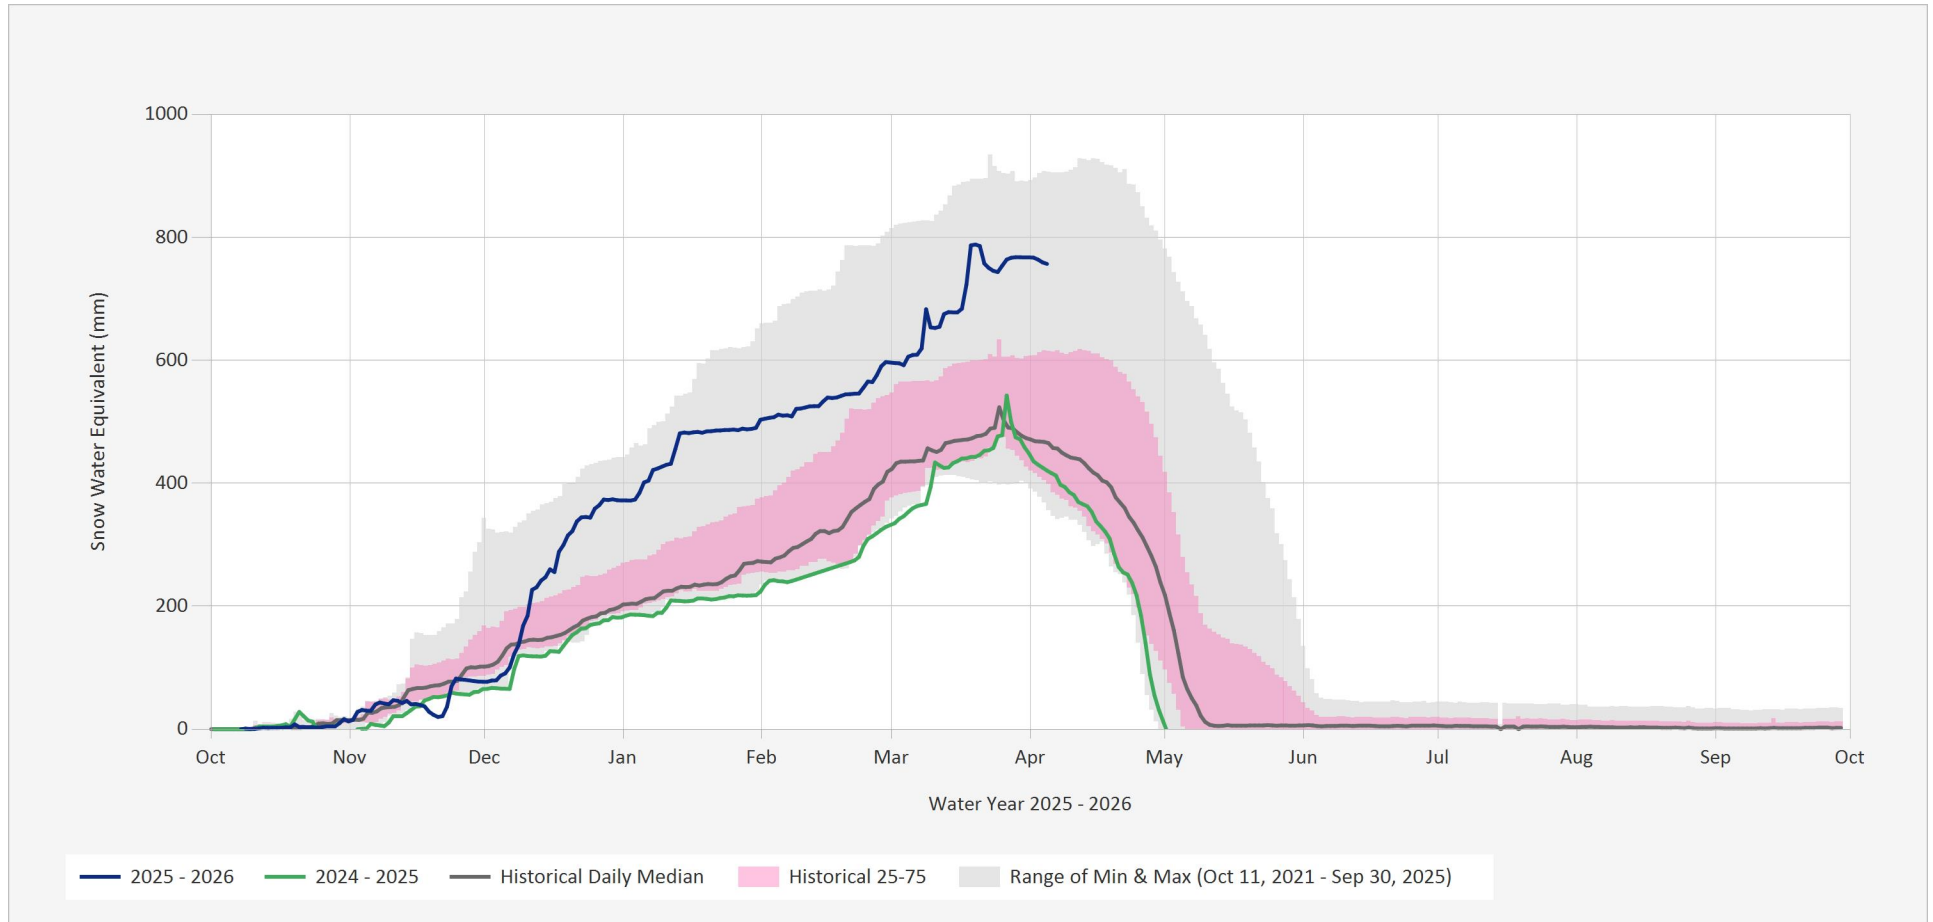

Automated Snow Weather Station Graph

Apr 5, 2026 | 1 of 1

Snow.2A34P.Automated Snow Weather Station Graph

Source Data: SW.Daily@2A34P

Location: Glacier NP Rogers Pass Lower, Latitude: 51.270116, Longitude: -117.509425, Elevation: : 1182 m

Statistics are based on the period of record prior to the current Water Year

Statistics are only displayed for locations with at least two years of data

Automated Snow Weather Station Graph is only available for Active locations