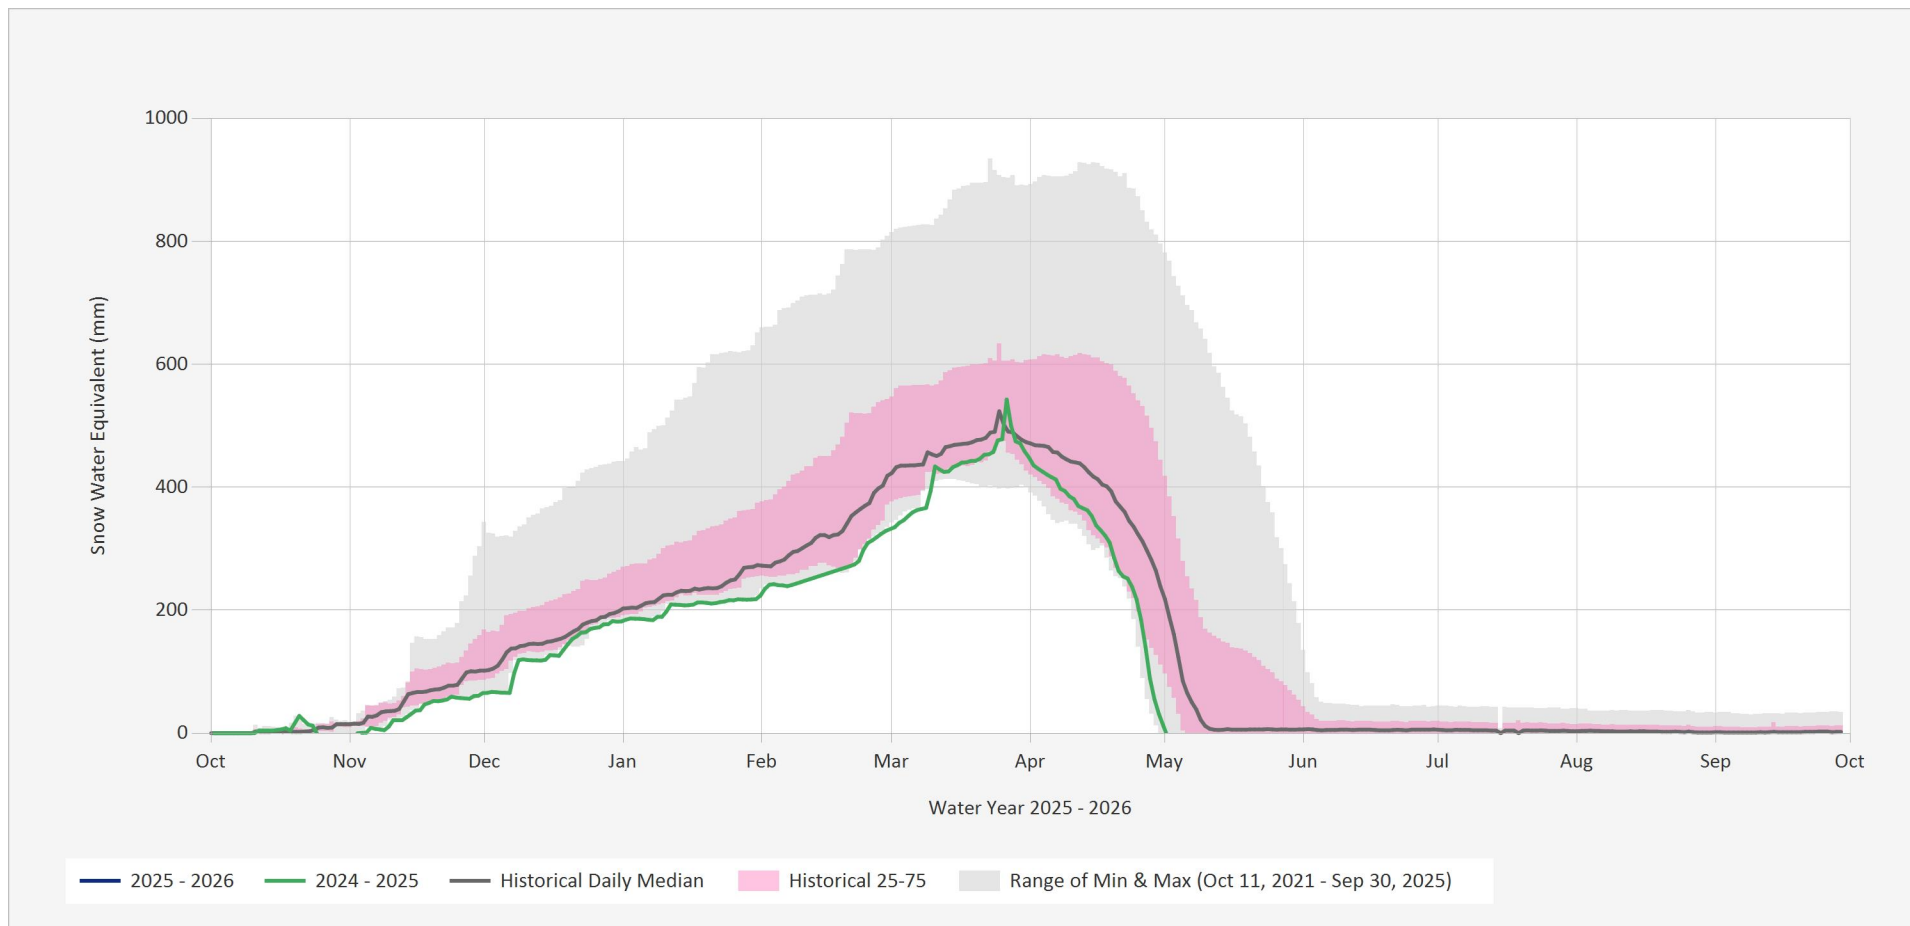

Automated Snow Weather Station Graph

Oct 5, 2025 | 1 of 1

Snow.2A34P.Automated Snow Weather Station Graph

Source Data: SW.Daily@2A34P

Location: Glacier NP Rogers Pass Lower, Latitude: 51.270116, Longitude: -117.509425, Elevation: : 1182 m

Statistics are based on the period of record prior to the current Water Year  
 Statistics are only displayed for locations with at least two years of data  
 Automated Snow Weather Station Graph is only available for Active locations