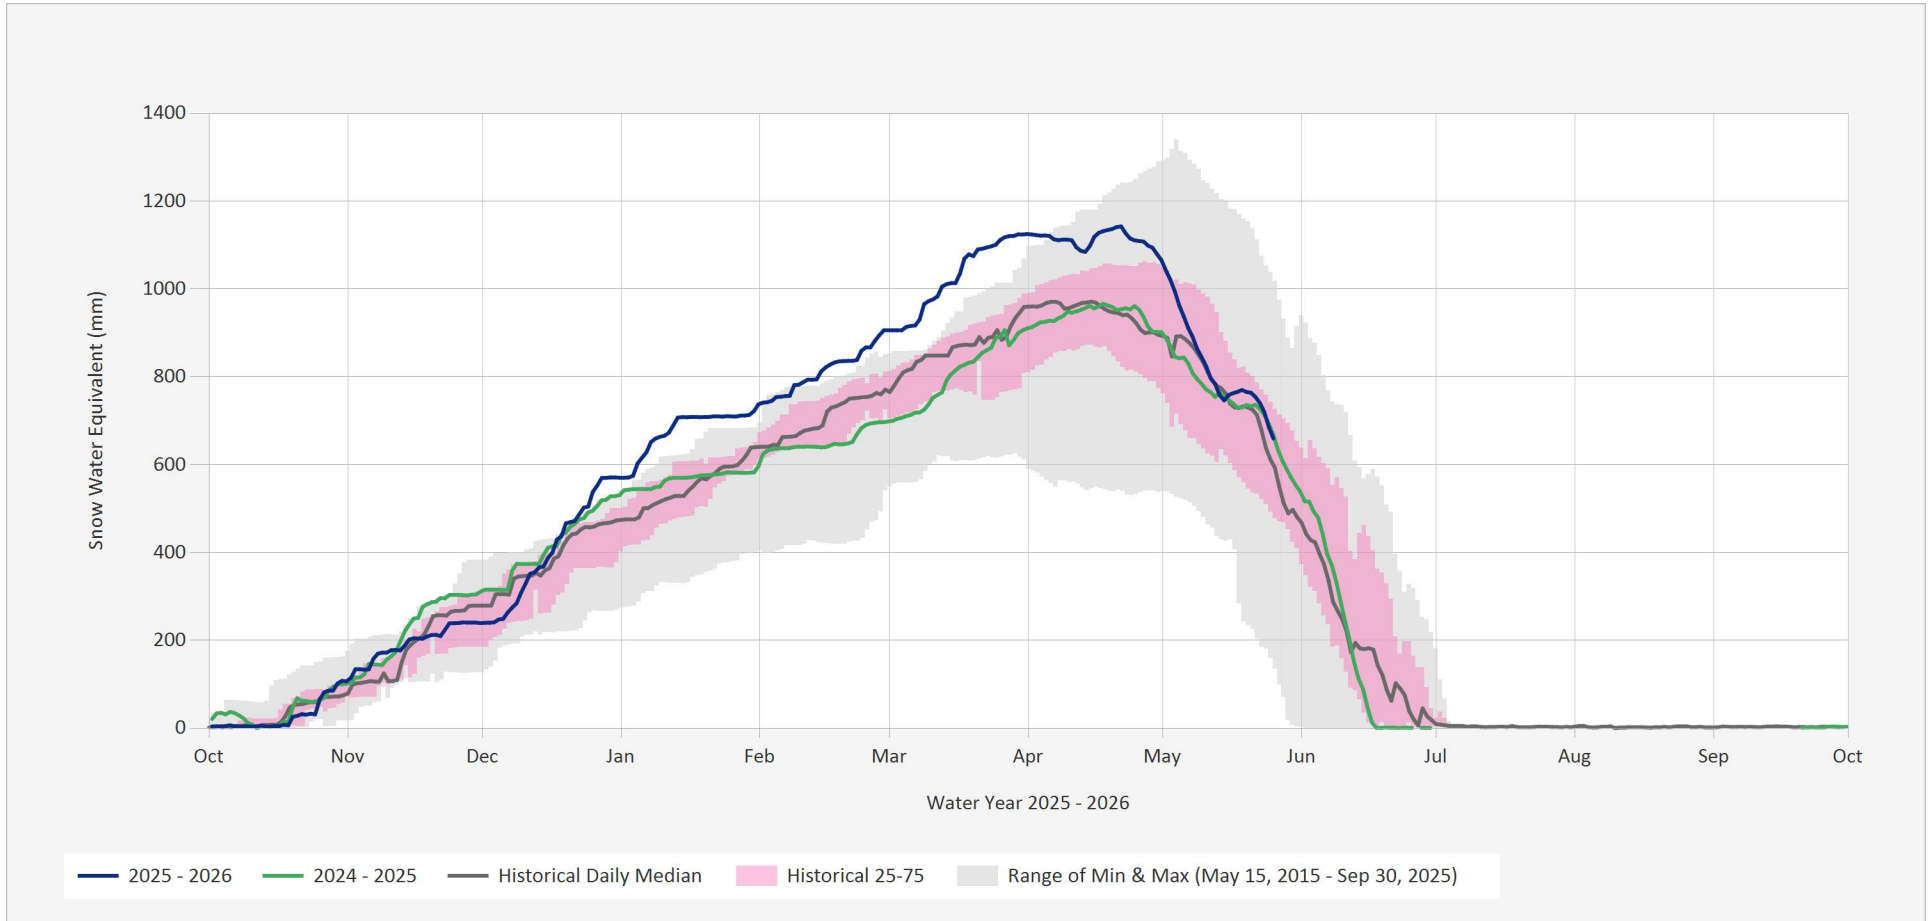

Automated Snow Weather Station Graph

May 26, 2026 | 1 of 1

Snow.2A18P.Automated Snow Weather Station Graph

Source Data: SW.Daily@2A18P

Location: Keystone Creek, Latitude: 51.4112889, Longitude: -118.3606556, Elevation: : 1840 m

Statistics are based on the period of record prior to the current Water Year

Statistics are only displayed for locations with at least two years of data

Automated Snow Weather Station Graph is only available for Active locations