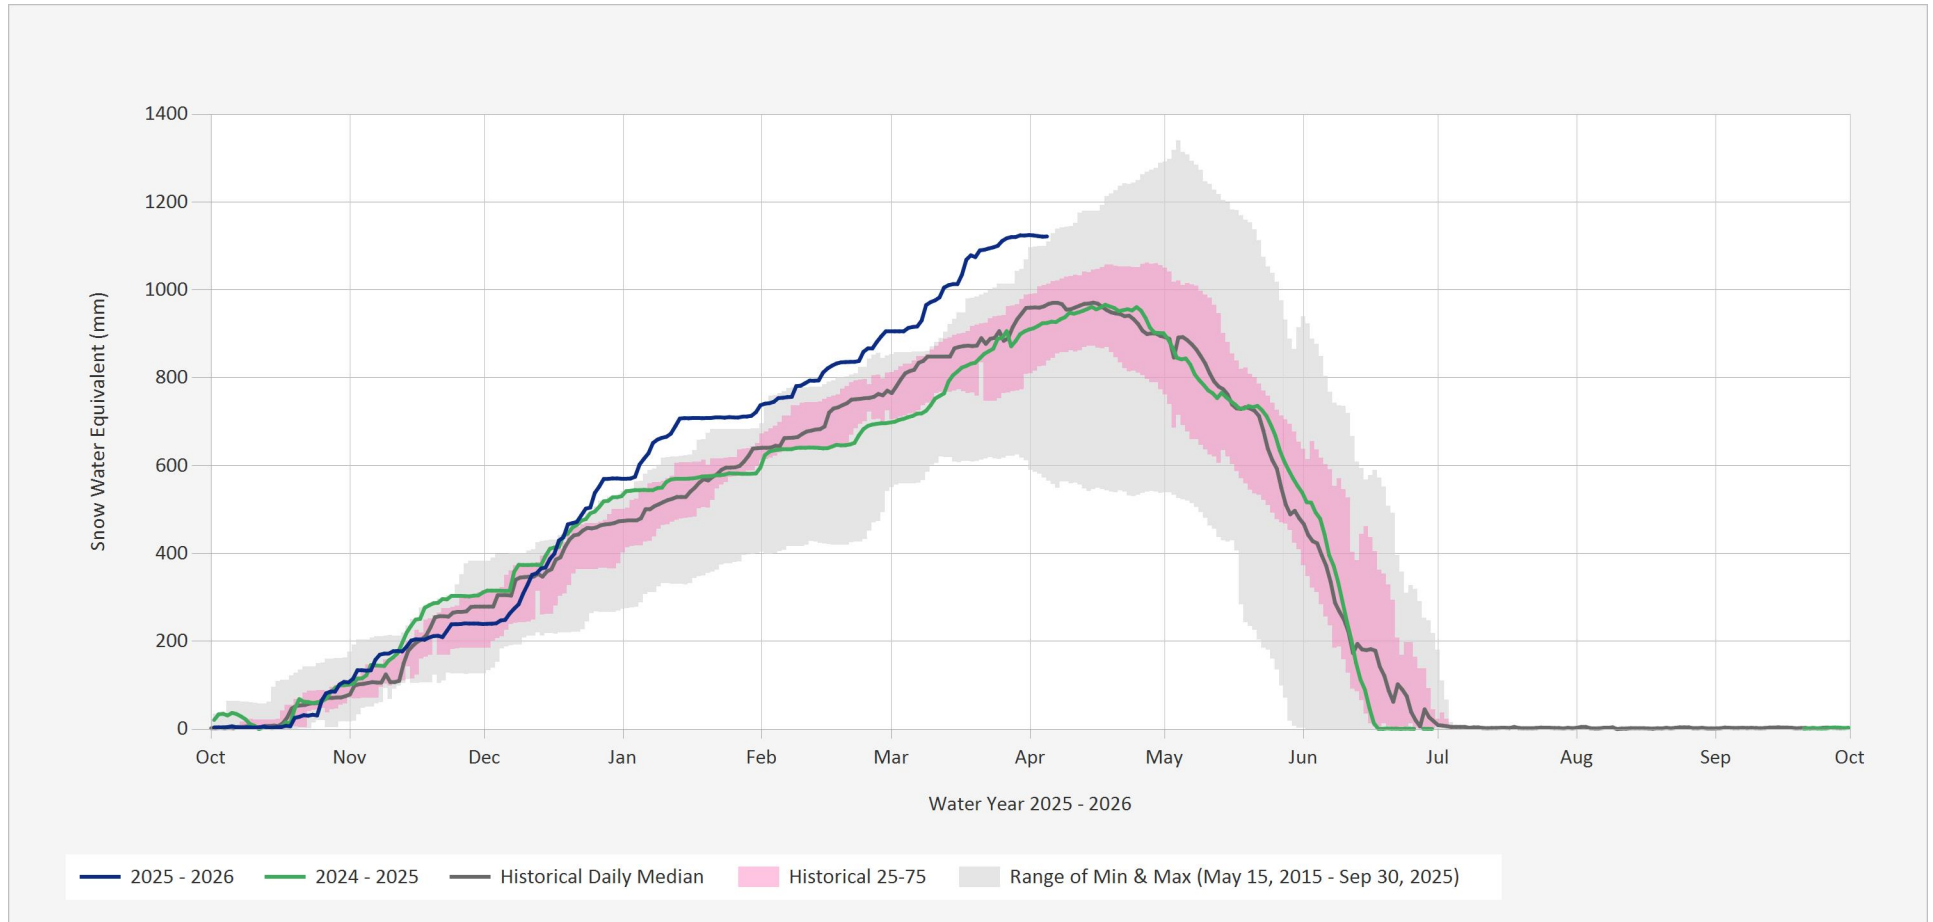

Automated Snow Weather Station Graph

Apr 5, 2026 | 1 of 1

Snow.2A18P.Automated Snow Weather Station Graph

Source Data: SW.Daily@2A18P

Location: Keystone Creek, Latitude: 51.4112889, Longitude: -118.3606556, Elevation: : 1840 m

Statistics are based on the period of record prior to the current Water Year

Statistics are only displayed for locations with at least two years of data

Automated Snow Weather Station Graph is only available for Active locations