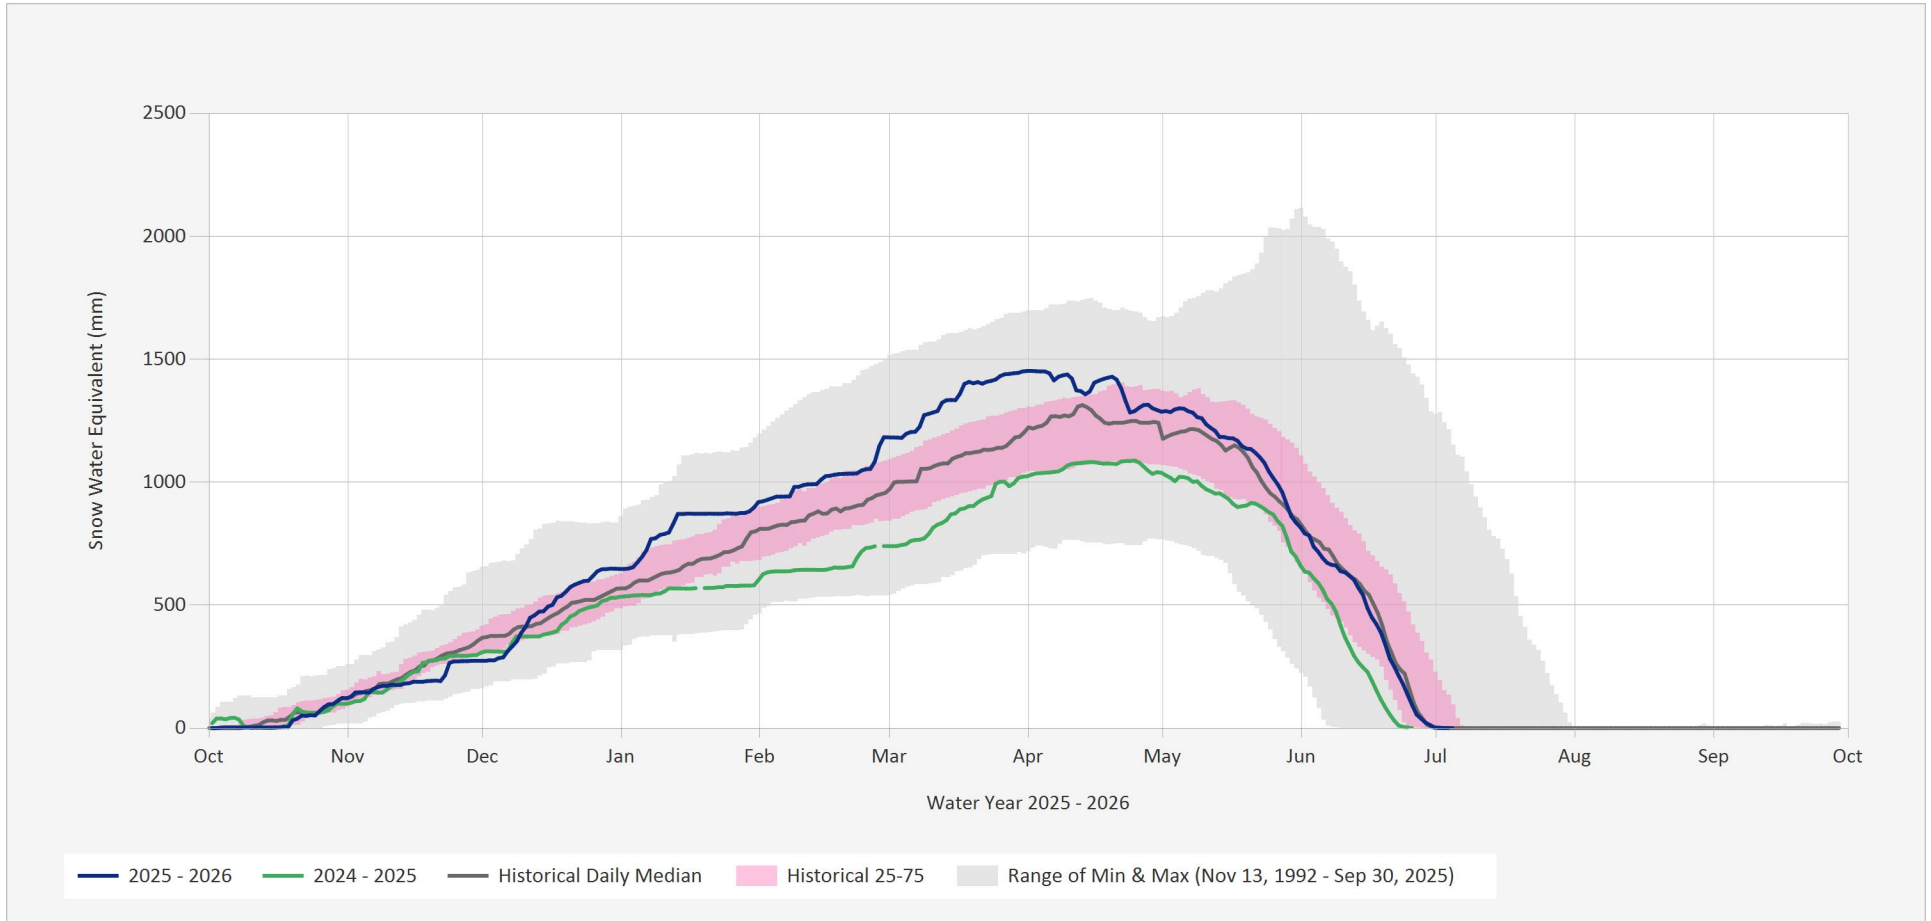

Automated Snow Weather Station Graph

Jul 11, 2026 | 1 of 1

Snow.2A06P.Automated Snow Weather Station Graph

Source Data: SW.Daily@2A06P

Location: Mount Revelstoke, Latitude: 51.0363417, Longitude: -118.1516028, Elevation: : 1850 m

Statistics are based on the period of record prior to the current Water Year
 Statistics are only displayed for locations with at least two years of data
 Automated Snow Weather Station Graph is only available for Active locations