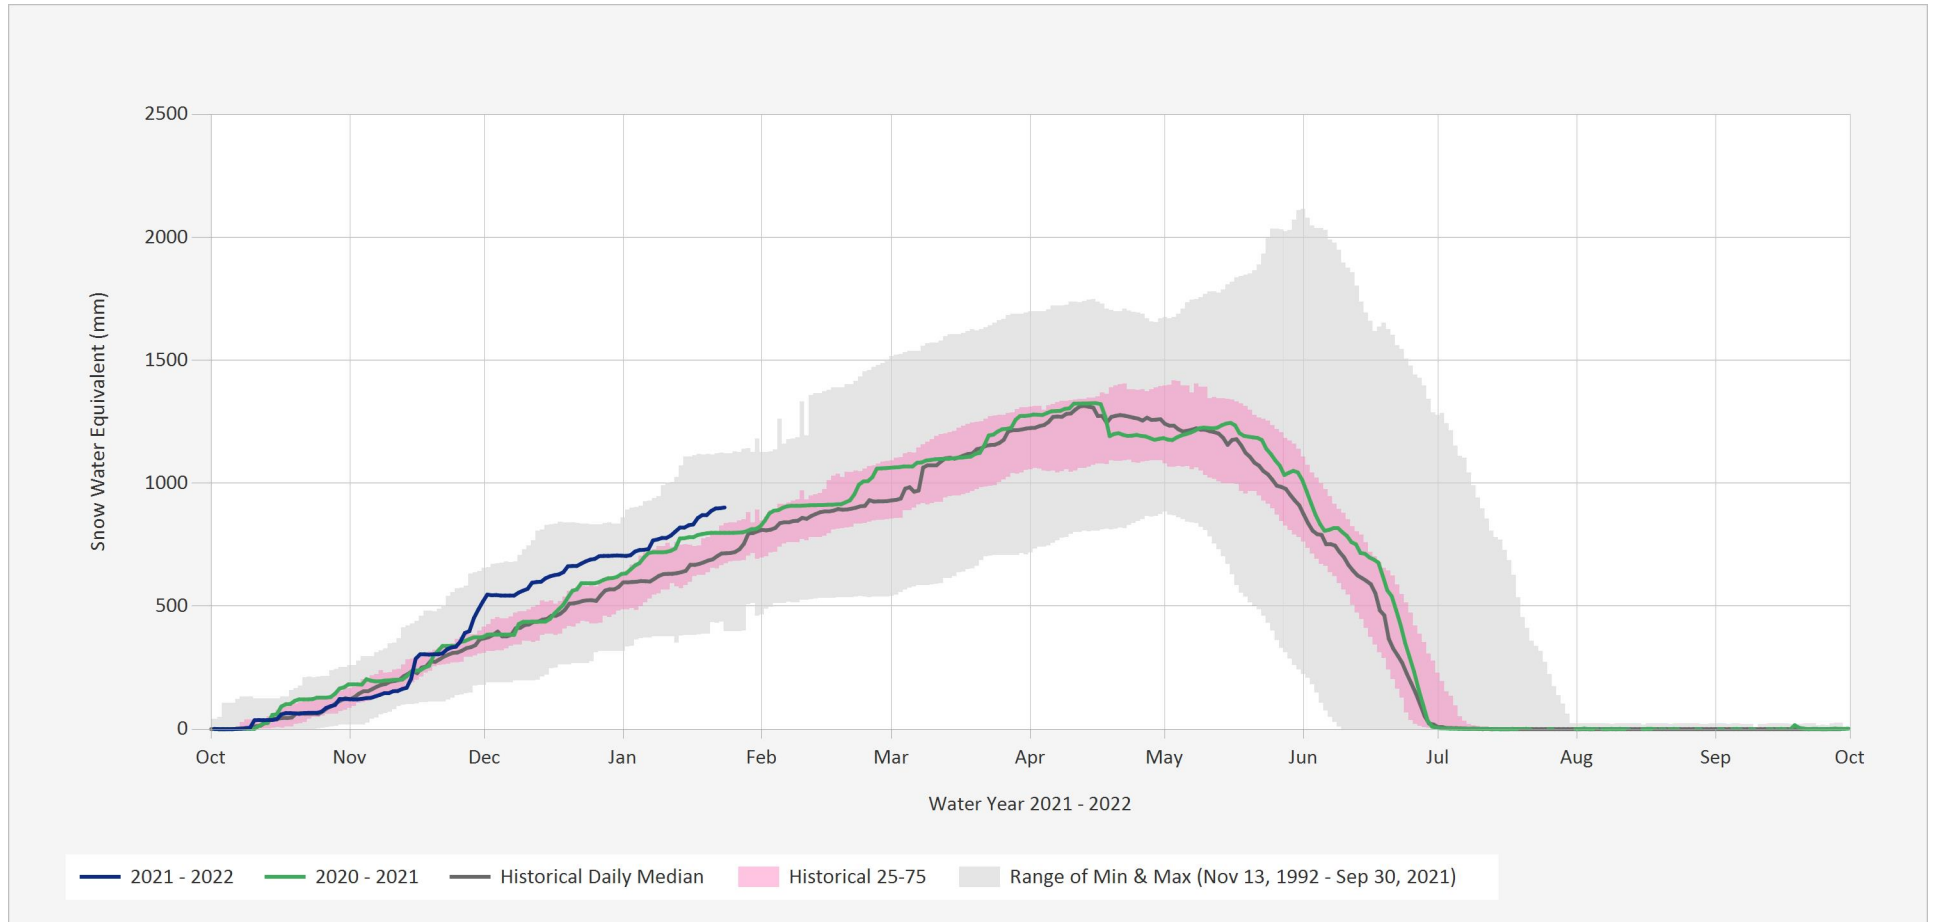

Automated Snow Weather Station Graph

Jan 24, 2022 | 1 of 1

Snow.2A06P.Automated Snow Weather Station Graph

Source Data: SW.Daily@2A06P

Location: Mount Revelstoke, Latitude: 51.0363417, Longitude: -118.1516028, Elevation: : 1850 m

Statistics are based on the period of record prior to the current Water Year

Statistics are only displayed for locations with at least two years of data

Automated Snow Weather Station Graph is only available for Active locations