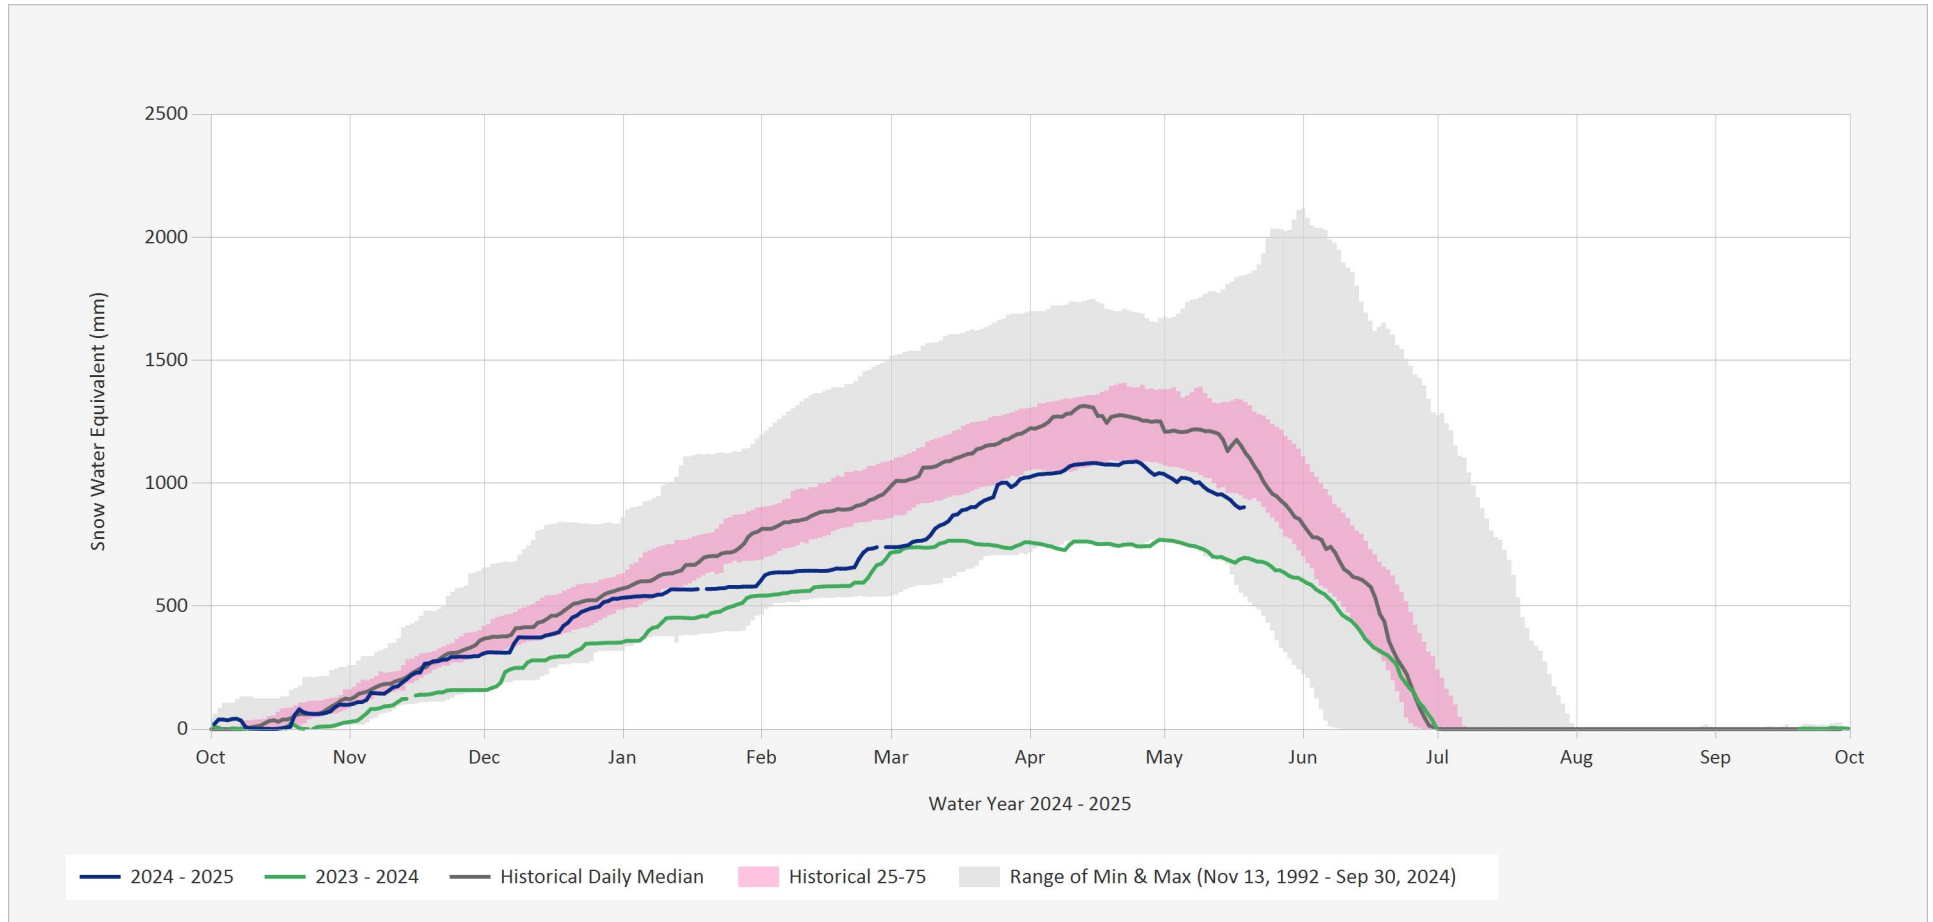

Automated Snow Weather Station Graph

May 19, 2025 | 1 of 1

Snow.2A06P.Automated Snow Weather Station Graph

Source Data: SW.Daily@2A06P

Location: Mount Revelstoke, Latitude: 51.0363417, Longitude: -118.1516028, Elevation: : 1850 m

Statistics are based on the period of record prior to the current Water Year

Data last appended: May 18, 2025 16:00 UTC+00:00

Statistics are only displayed for locations with at least two years of data

Automated Snow Weather Station Graph is only available for Active locations