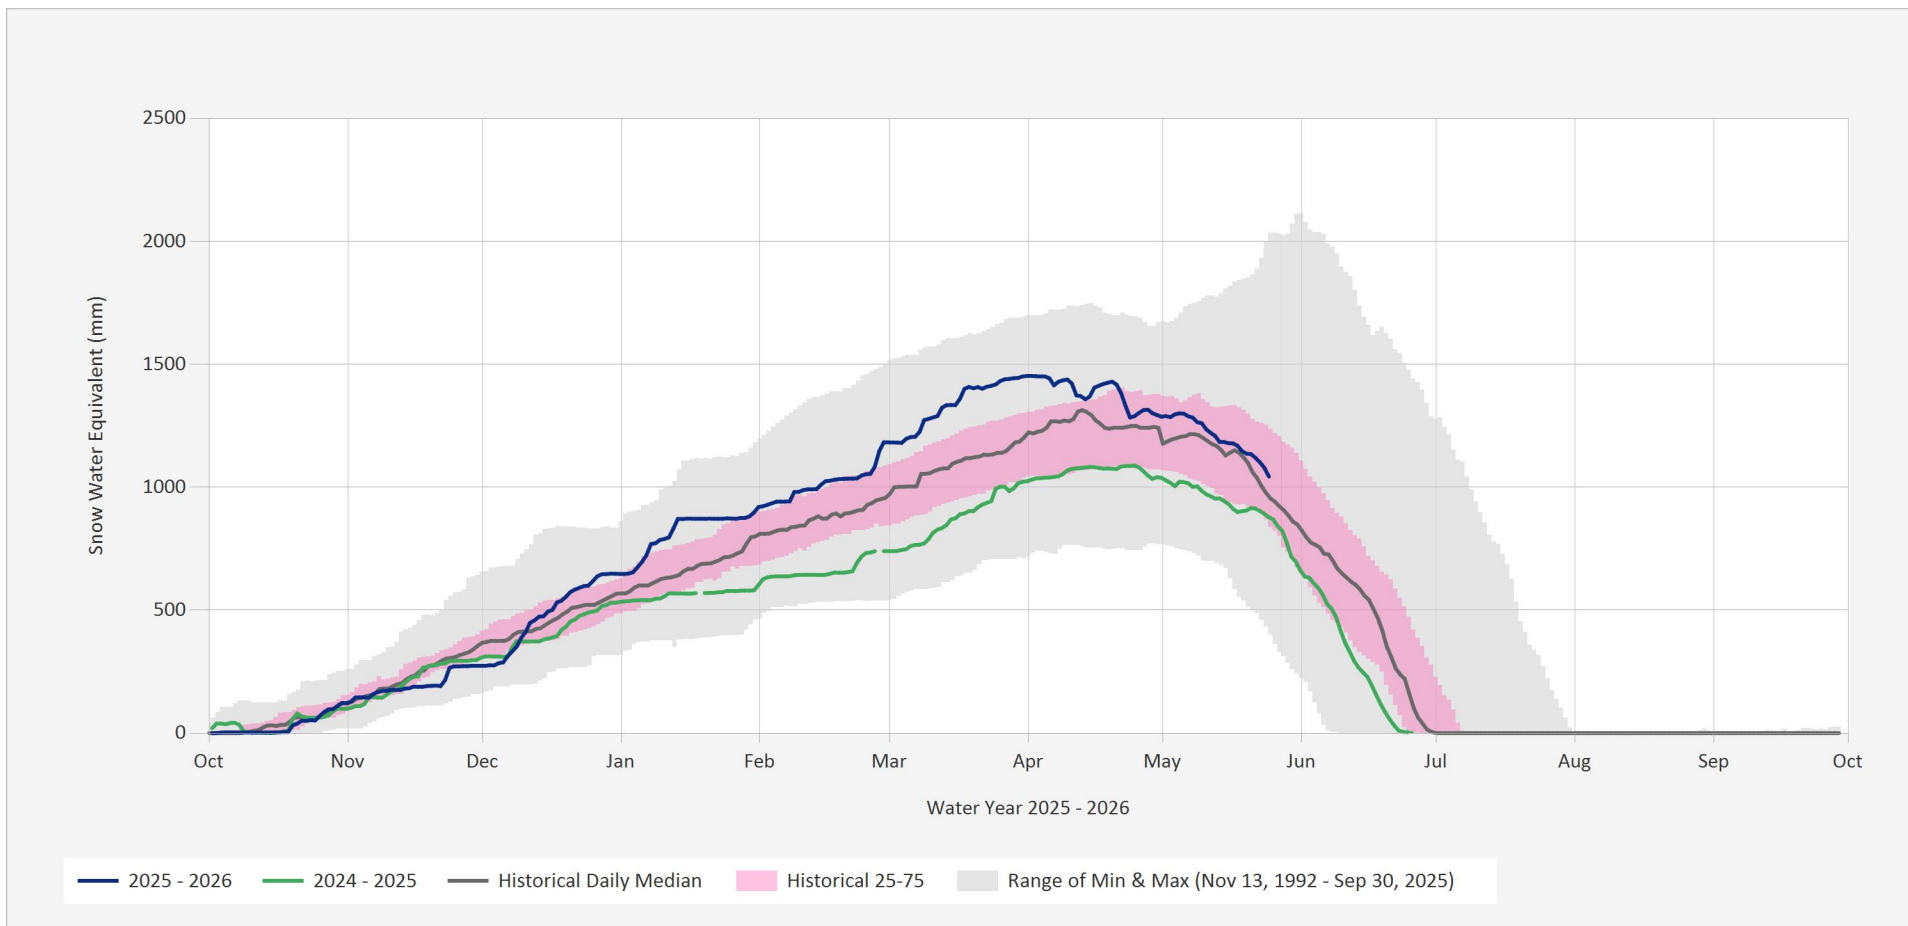

Automated Snow Weather Station Graph

May 25, 2026 | 1 of 1

Snow.2A06P.Automated Snow Weather Station Graph

Source Data: SW.Daily@2A06P

Location: Mount Revelstoke, Latitude: 51.0363417, Longitude: -118.1516028, Elevation: : 1850 m

Statistics are based on the period of record prior to the current Water Year

Data last appended: May 24, 2026 16:00 UTC+00:00

Statistics are only displayed for locations with at least two years of data

Automated Snow Weather Station Graph is only available for Active locations