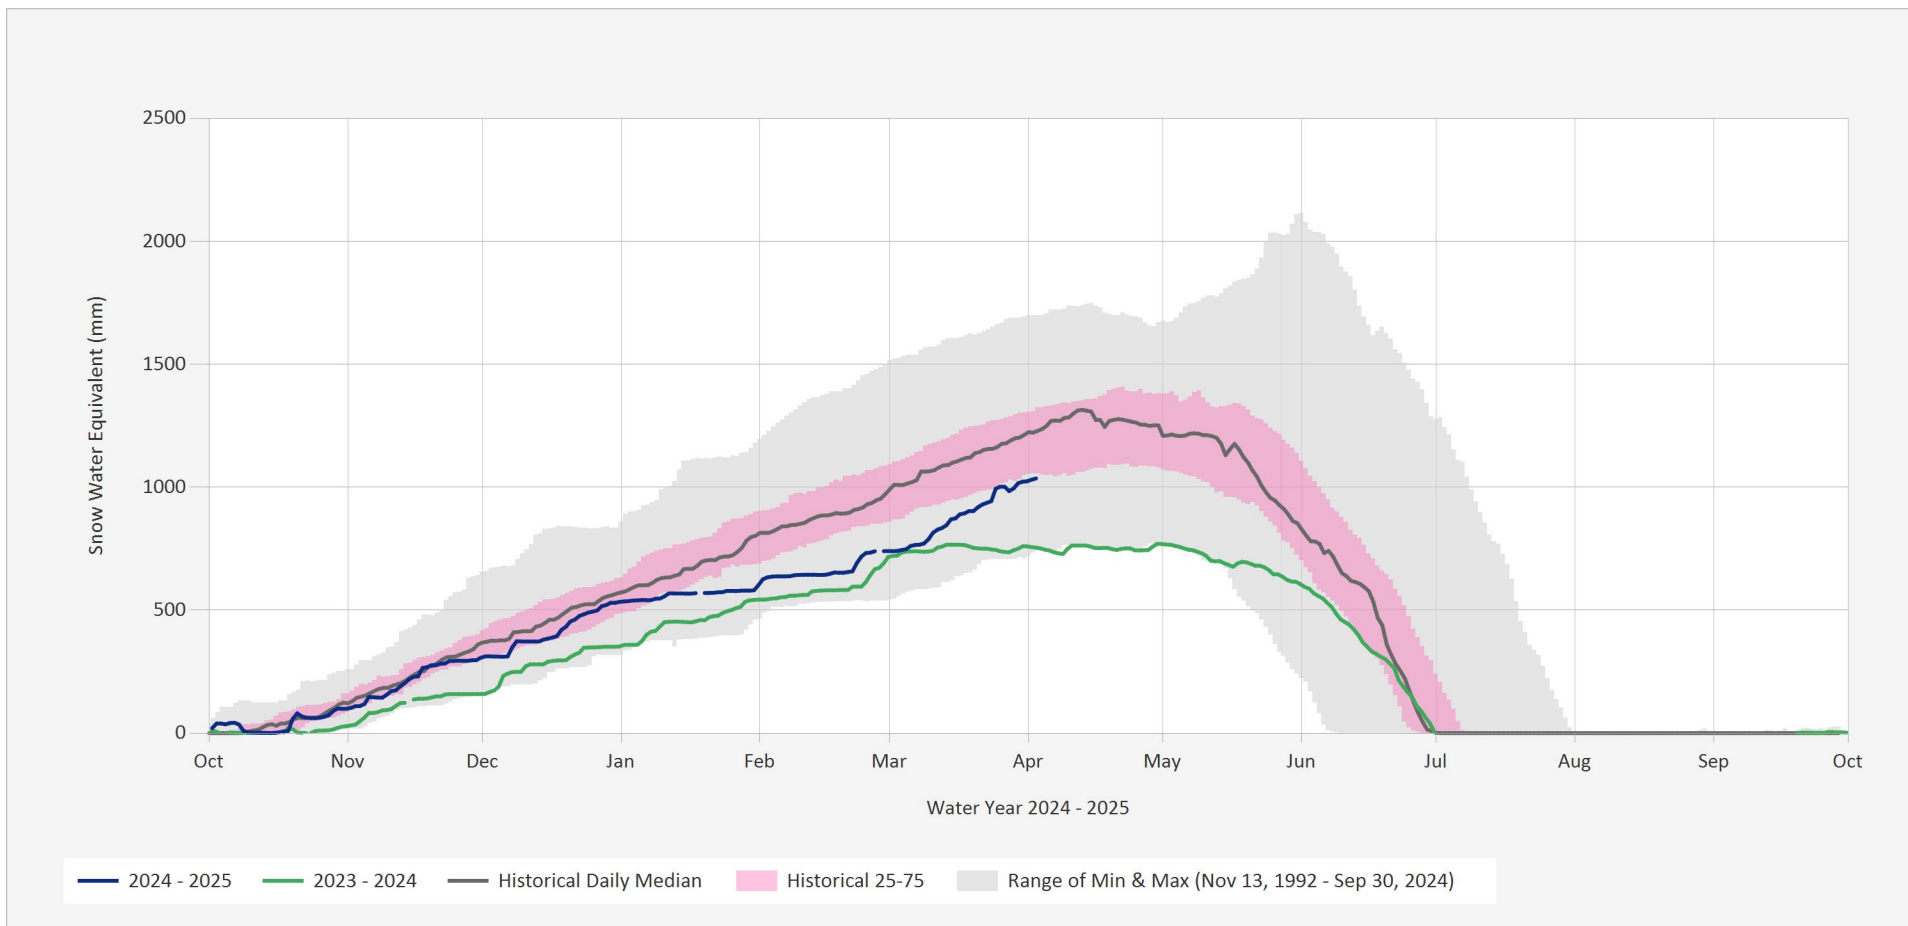

Automated Snow Weather Station Graph

Apr 3, 2025 | 1 of 1

Snow.2A06P.Automated Snow Weather Station Graph

Source Data: SW.Daily@2A06P

Location: Mount Revelstoke, Latitude: 51.0363417, Longitude: -118.1516028, Elevation: : 1850 m

Statistics are based on the period of record prior to the current Water Year
 Statistics are only displayed for locations with at least two years of data
 Automated Snow Weather Station Graph is only available for Active locations