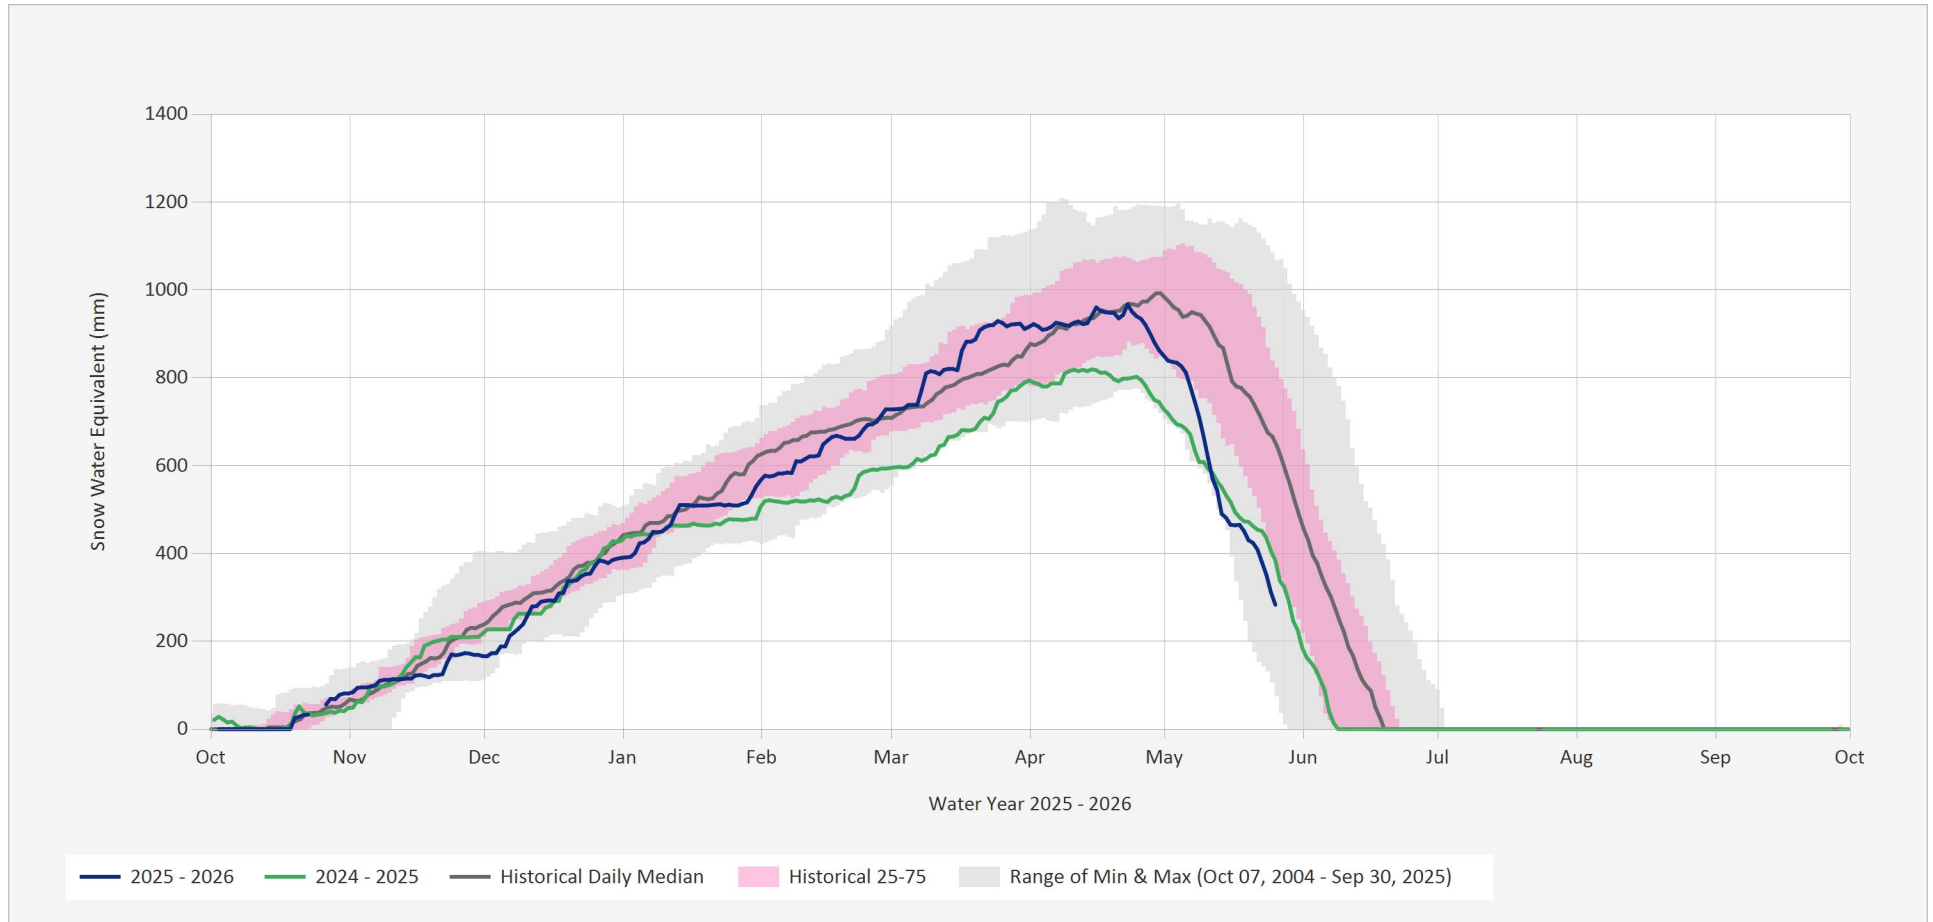

Automated Snow Weather Station Graph

May 26, 2026 | 1 of 1

Snow.1F06P.Automated Snow Weather Station Graph

Source Data: SW.Daily@1F06P

Location: Celistá, Latitude: 51.405917, Longitude: -118.986, Elevation: : 1500 m

Statistics are based on the period of record prior to the current Water Year

Statistics are only displayed for locations with at least two years of data

Automated Snow Weather Station Graph is only available for Active locations