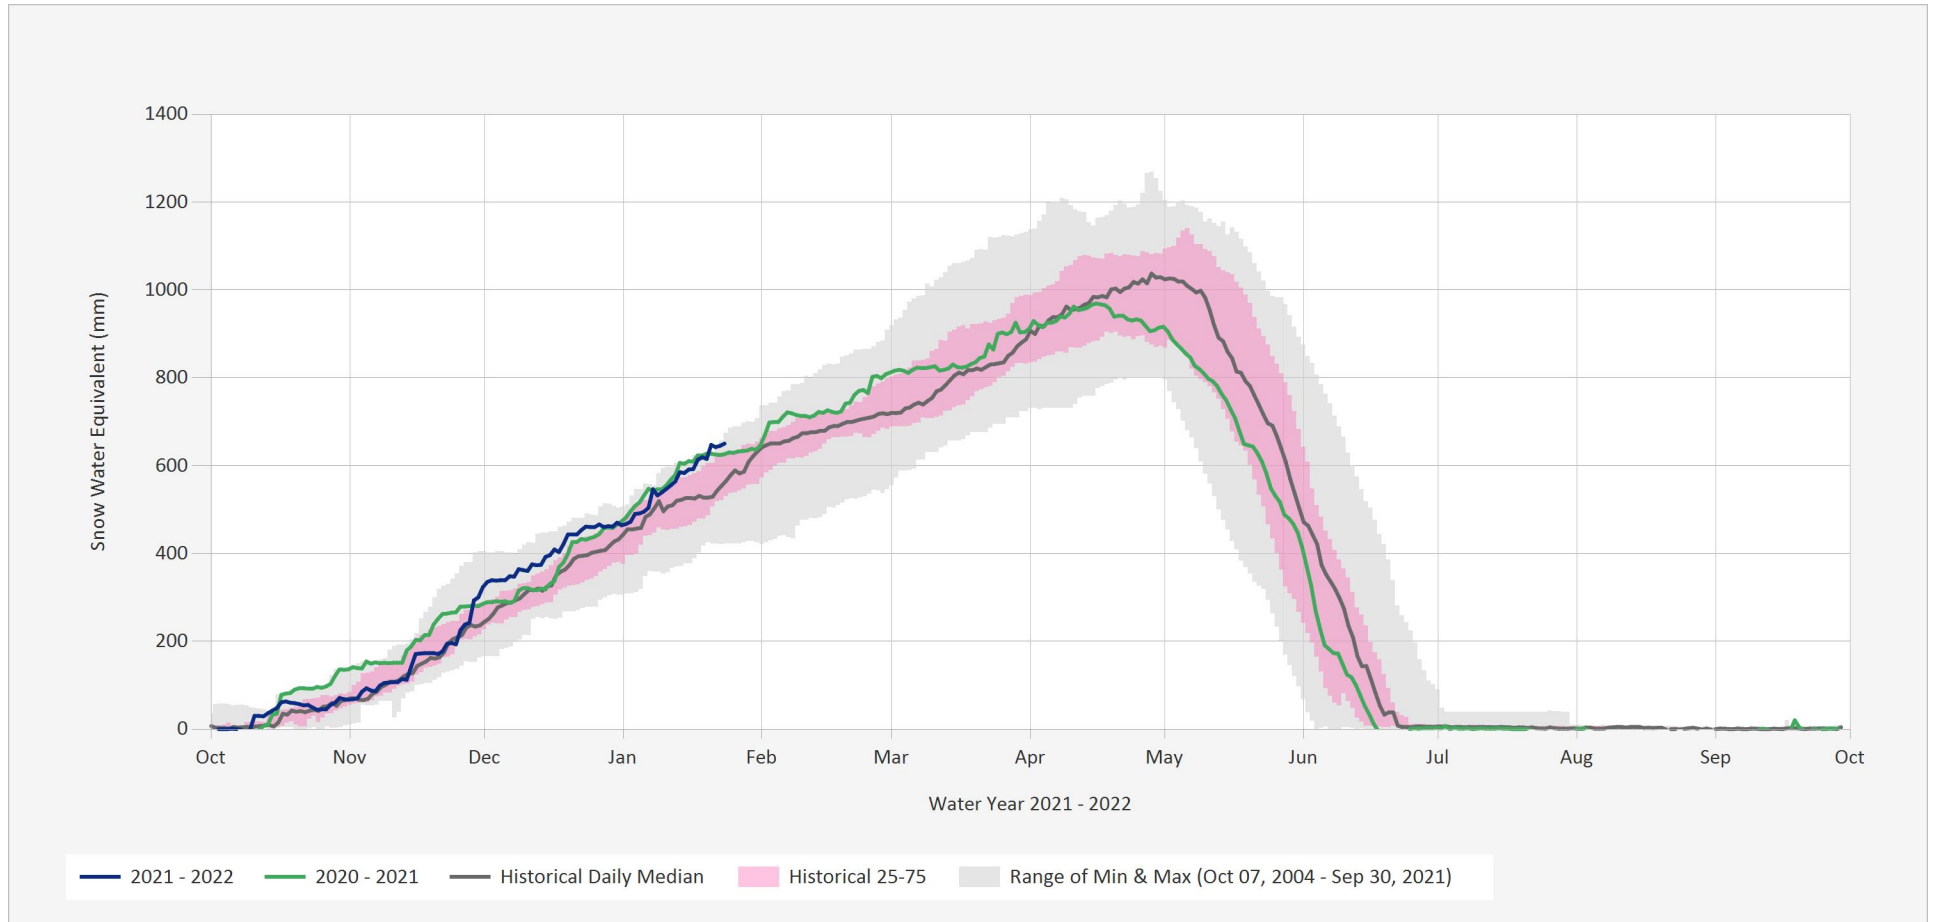

Automated Snow Weather Station Graph

Jan 24, 2022 | 1 of 1

Snow.1F06P.Automated Snow Weather Station Graph

Source Data: SW.Daily@1F06P

Location: Celistia, Latitude: 51.406665, Longitude: -118.999725, Elevation: : 1500 m

Statistics are based on the period of record prior to the current Water Year

Statistics are only displayed for locations with at least two years of data

Automated Snow Weather Station Graph is only available for Active locations