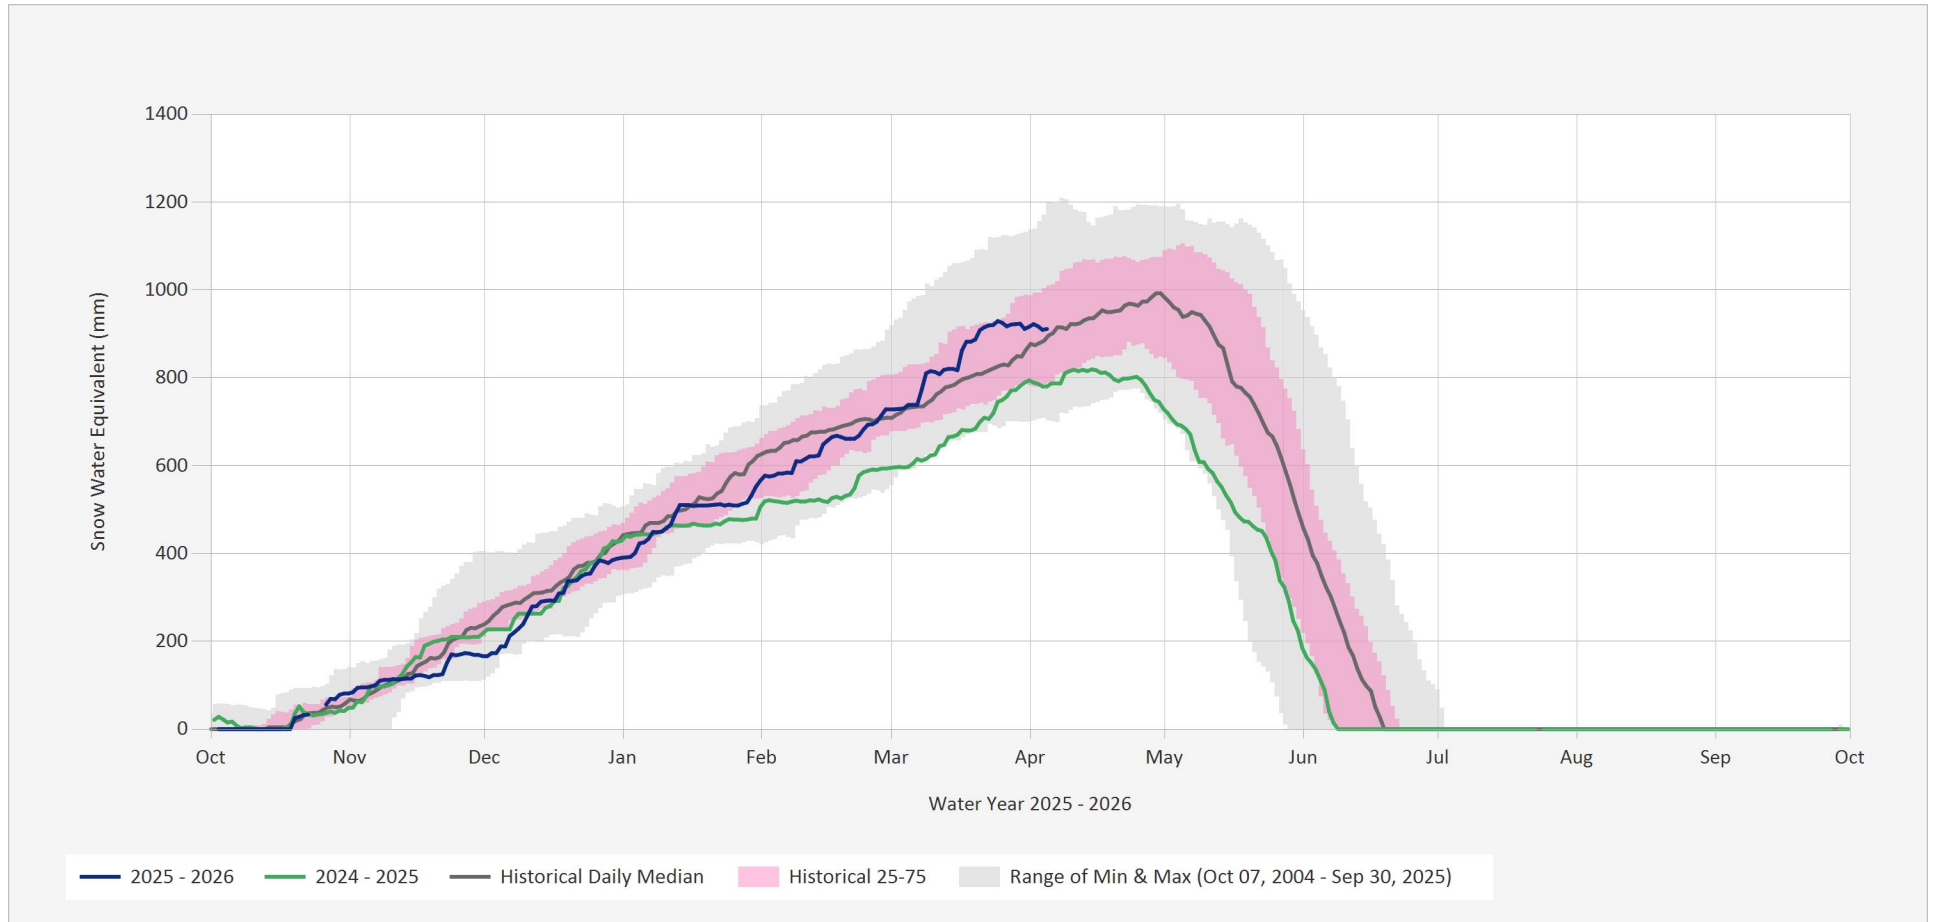

### Automated Snow Weather Station Graph

Apr 5, 2026 | 1 of 1

Snow.1F06P.Automated Snow Weather Station Graph

Source Data: SW.Daily@1F06P

Location: Celistia, Latitude: 51.405917, Longitude: -118.986, Elevation: : 1500 m

Statistics are based on the period of record prior to the current Water Year

Statistics are only displayed for locations with at least two years of data

Automated Snow Weather Station Graph is only available for Active locations