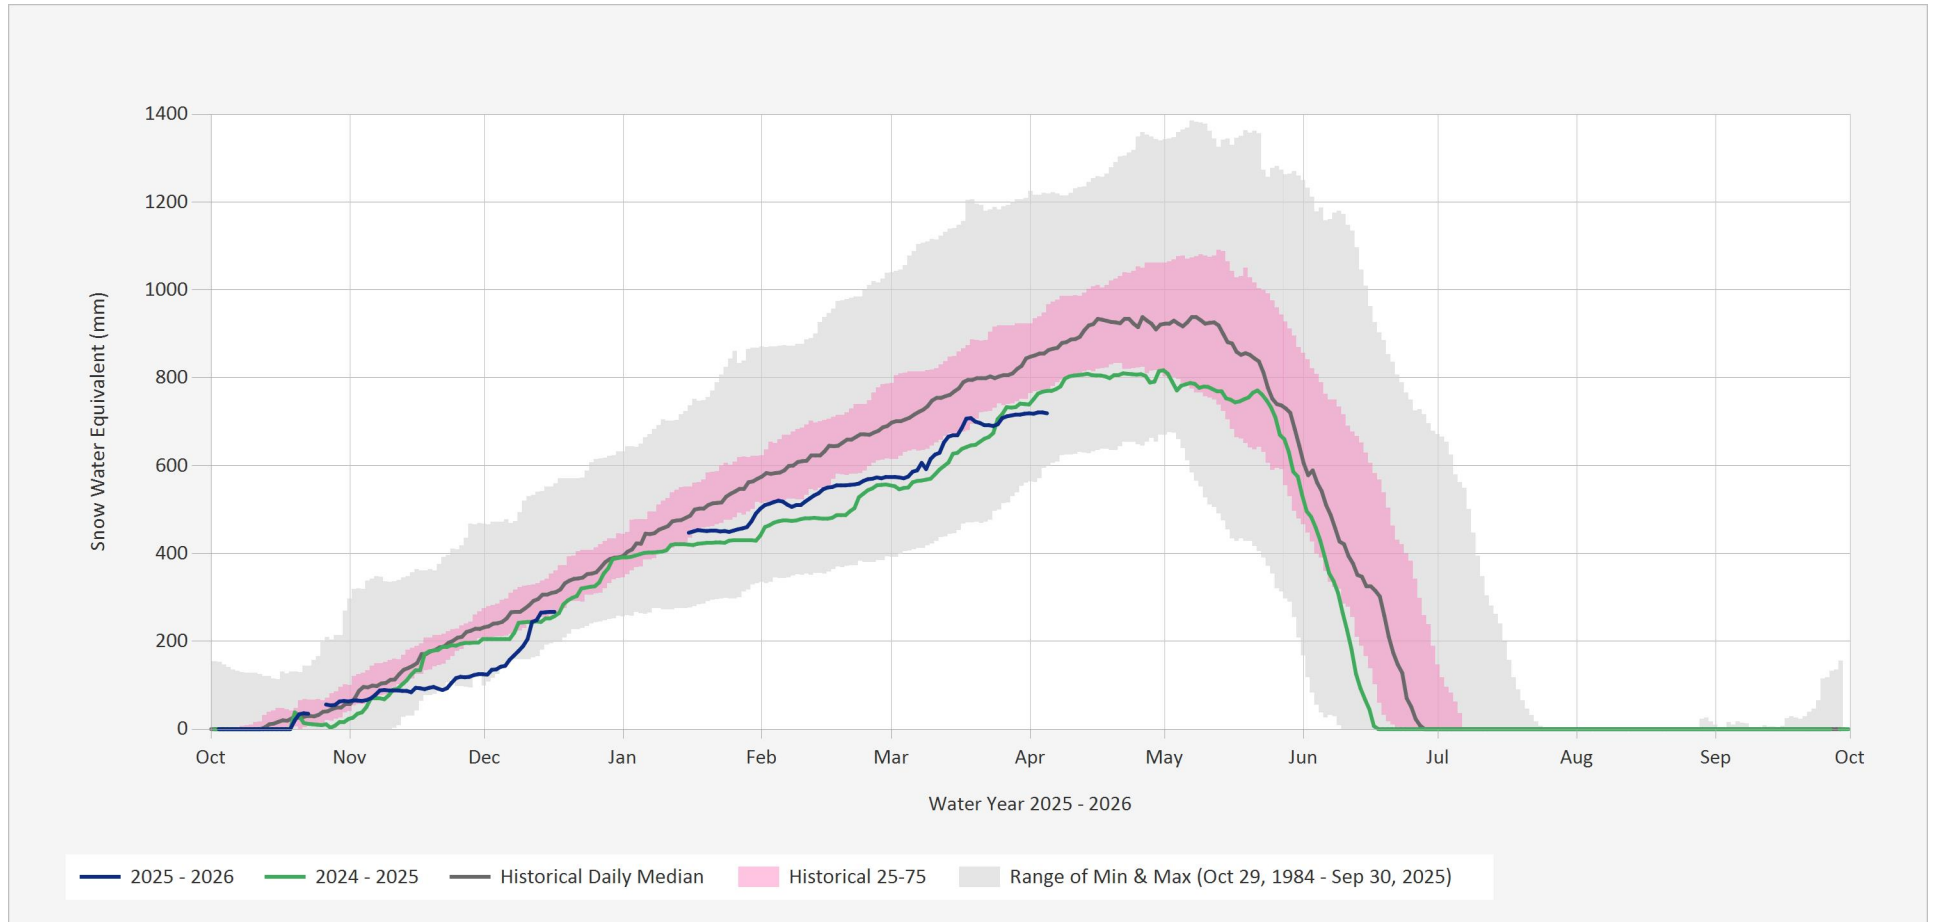

Automated Snow Weather Station Graph

Apr 5, 2026 | 1 of 1

Snow.1F03P.Automated Snow Weather Station Graph

Source Data: SW.Daily@1F03P

Location: Park Mountain, Latitude: 50.44961, Longitude: -118.61856, Elevation: : 1890 m

Statistics are based on the period of record prior to the current Water Year

Data last appended: April 4, 2026 16:00 UTC+00:00

Statistics are only displayed for locations with at least two years of data

Automated Snow Weather Station Graph is only available for Active locations

Status: Active