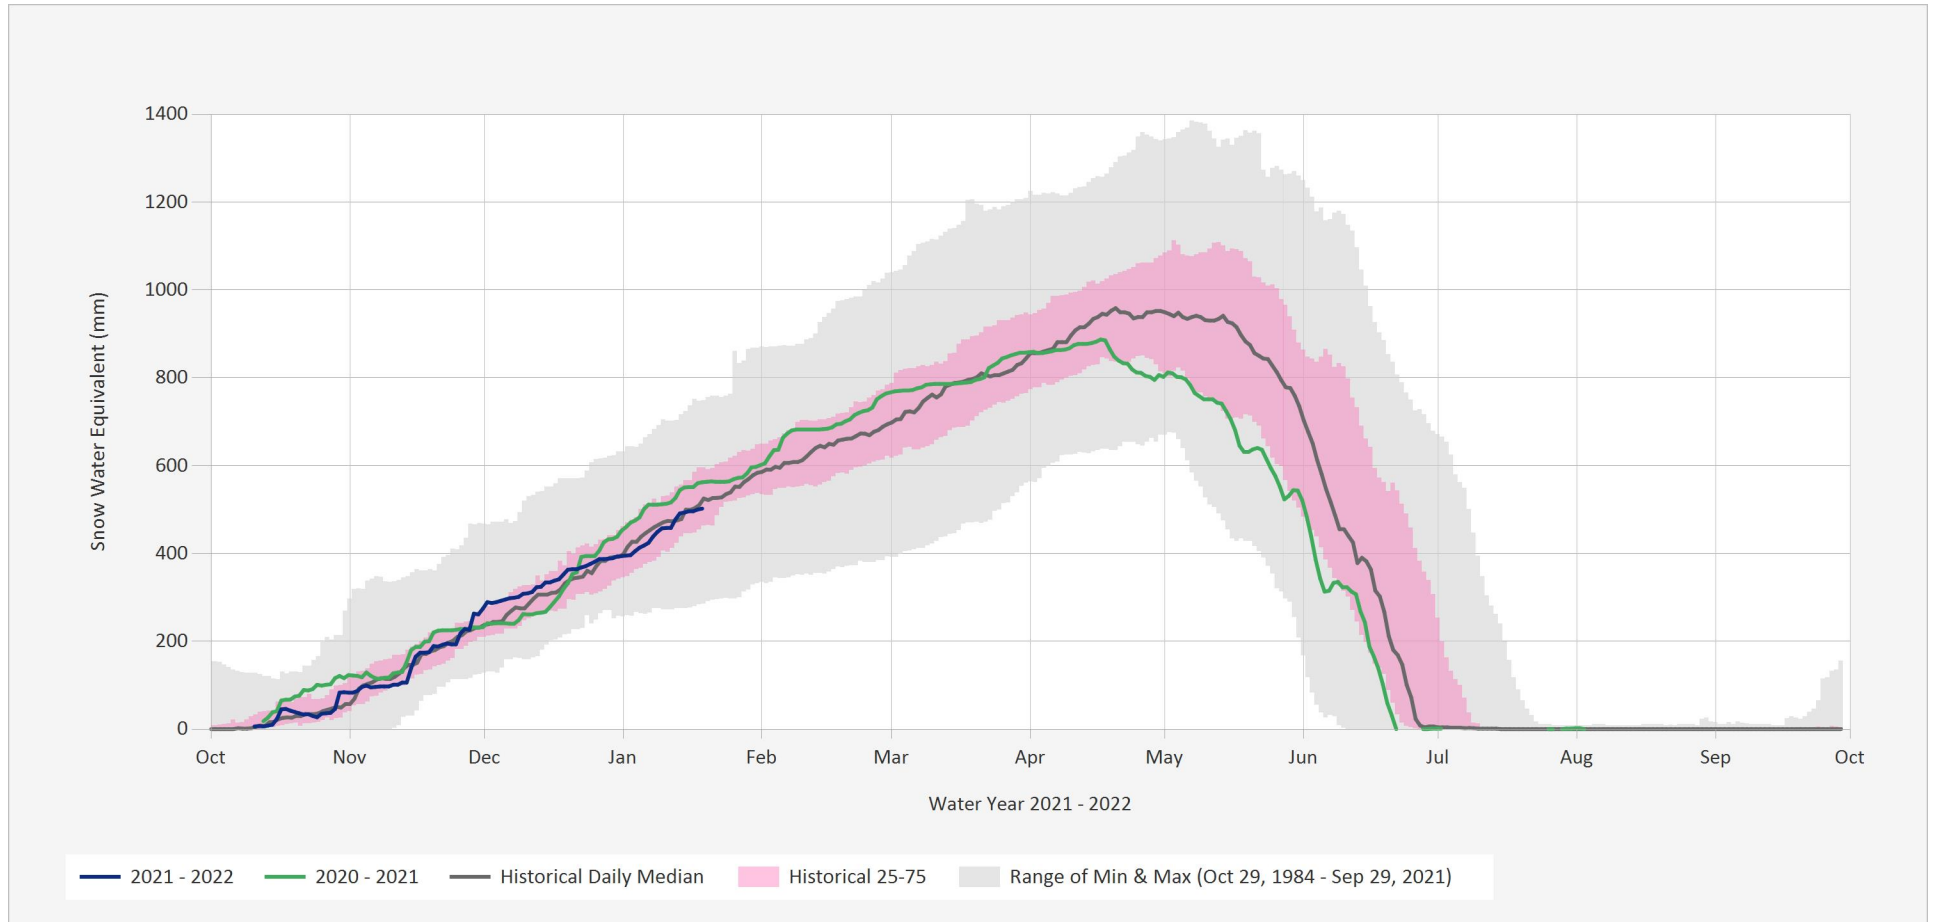

### Automated Snow Weather Station Graph

Jan 19, 2022 | 1 of 1

Snow.1F03P.Automated Snow Weather Station Graph

Source Data: SW.Daily@1F03P

Location: Park Mountain, Latitude: 50.44961, Longitude: -118.61856, Elevation: : 1890 m

Statistics are based on the period of record prior to the current Water Year

Statistics are only displayed for locations with at least two years of data

Automated Snow Weather Station Graph is only available for Active locations