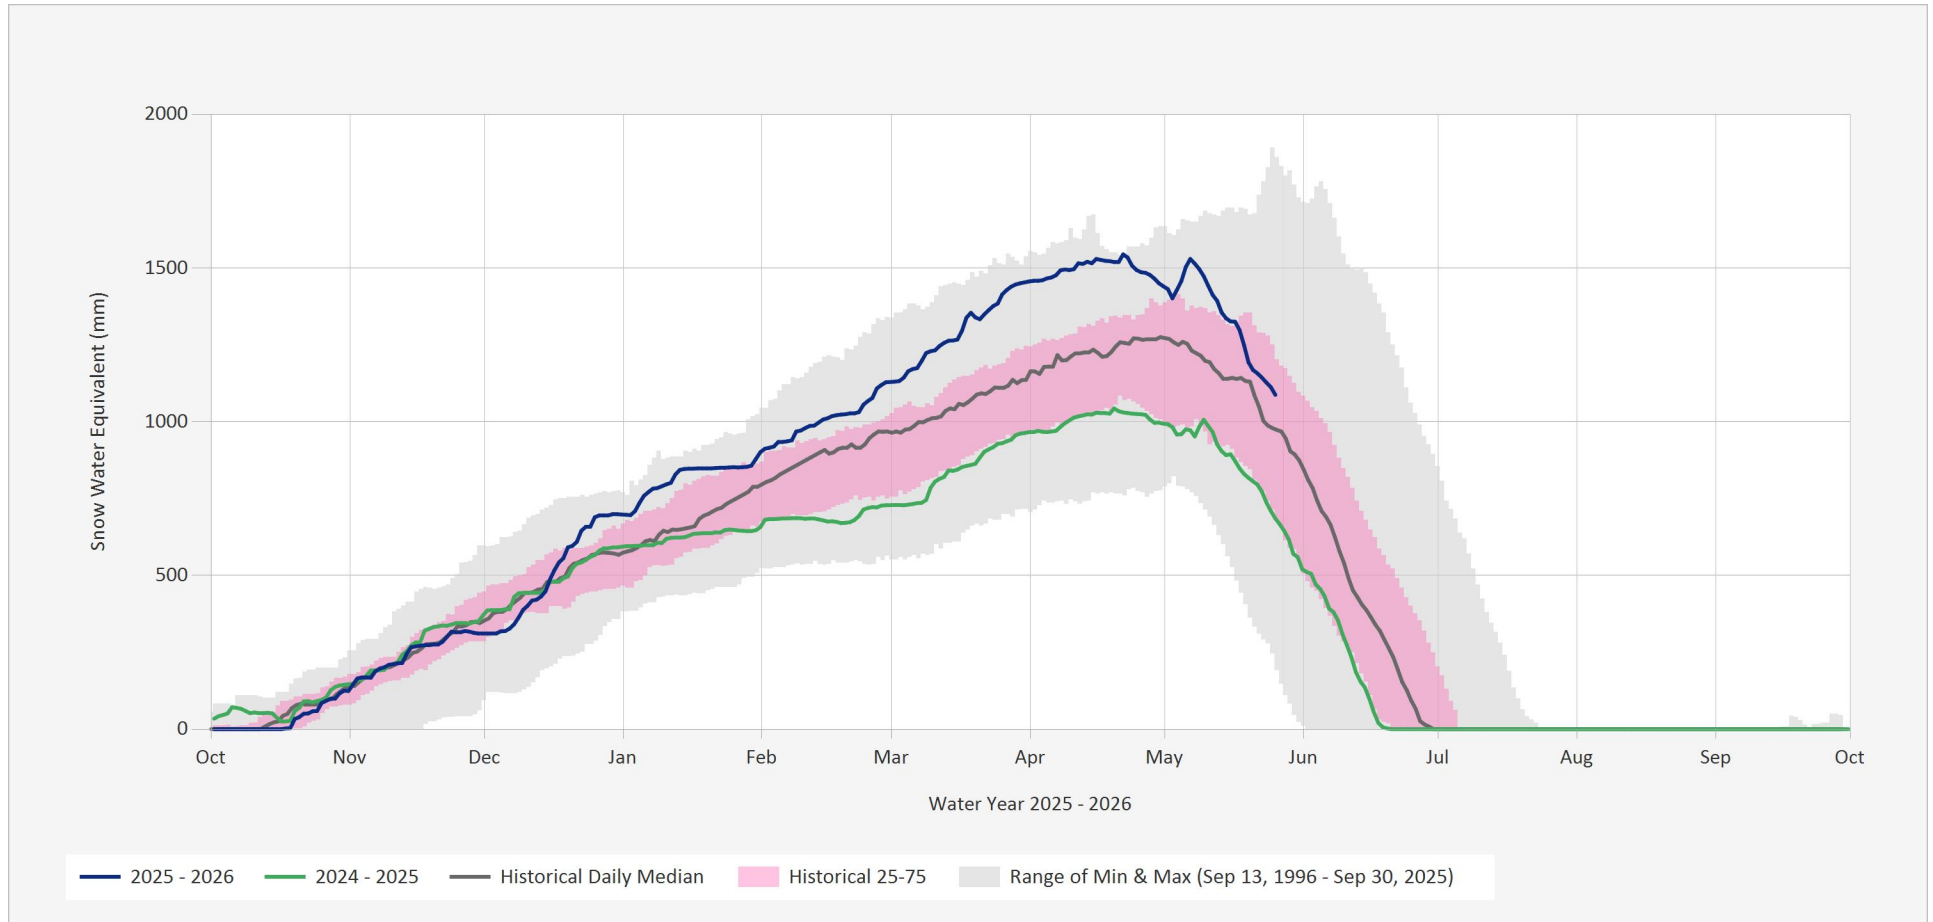

Automated Snow Weather Station Graph

May 26, 2026 | 1 of 1

Snow.1E08P.Automated Snow Weather Station Graph

Source Data: SW.Daily@1E08P

Location: Azure River, Latitude: 52.595917, Longitude: -119.722694, Elevation: : 1640 m

Statistics are based on the period of record prior to the current Water Year
 Statistics are only displayed for locations with at least two years of data
 Automated Snow Weather Station Graph is only available for Active locations