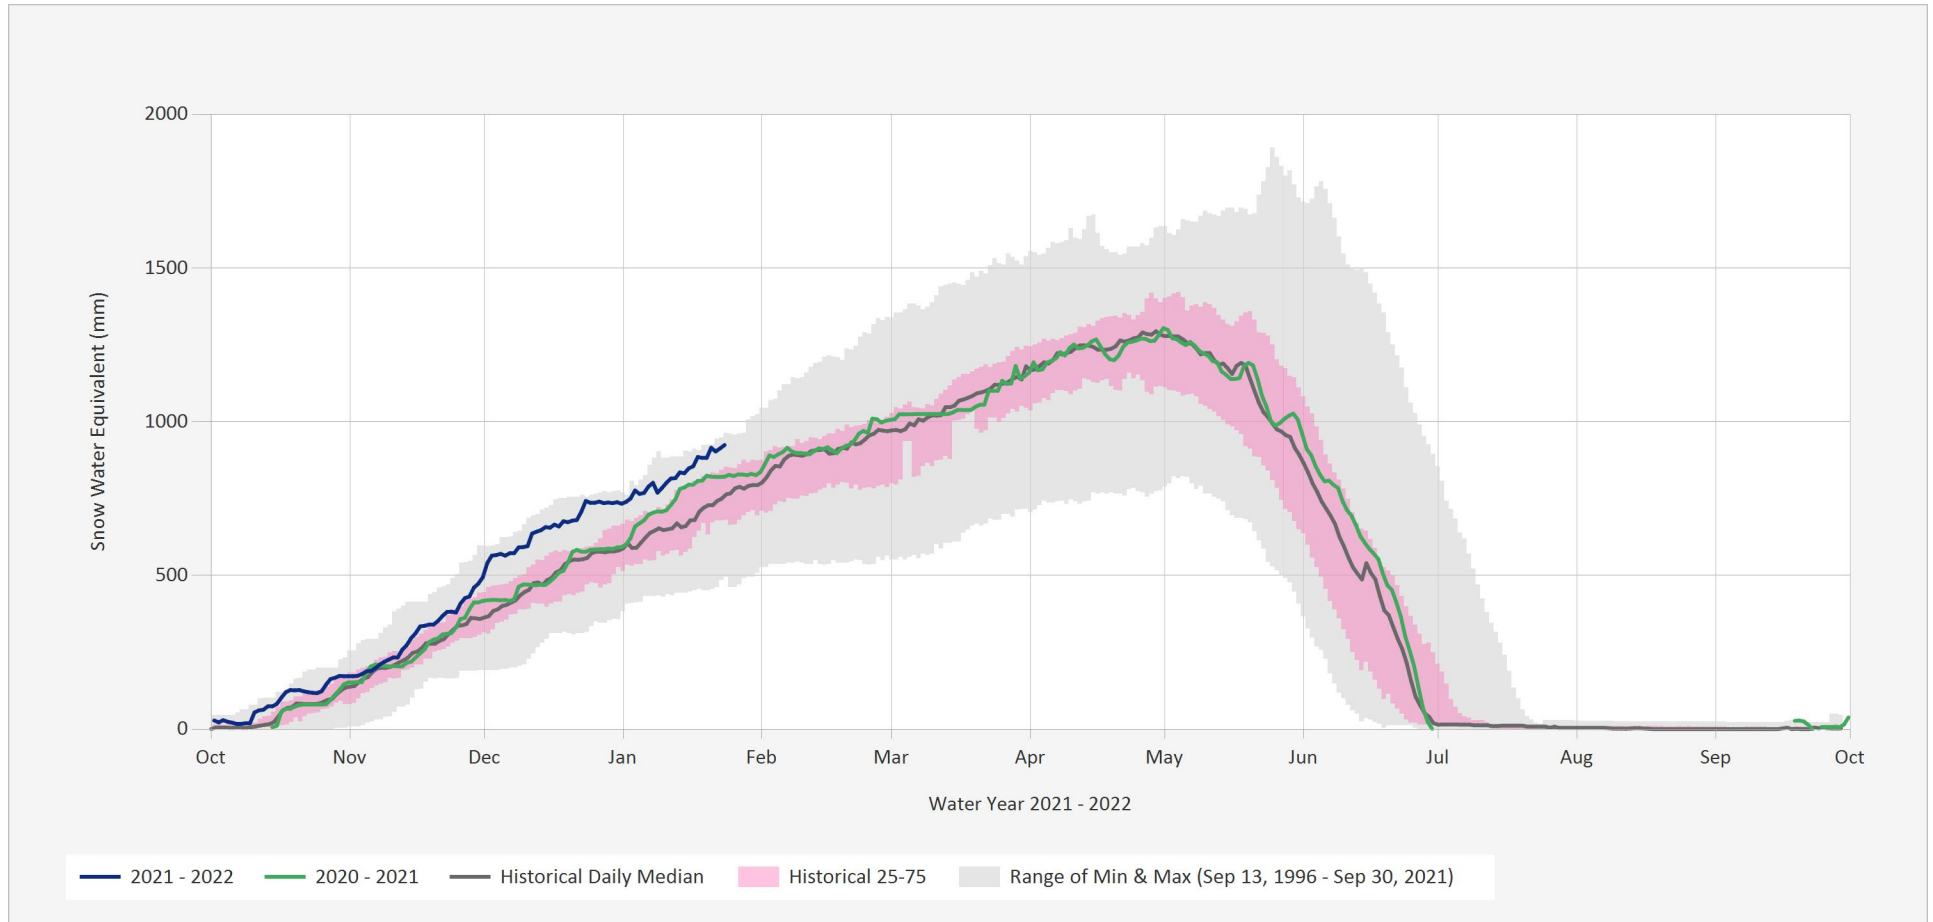

Automated Snow Weather Station Graph

Jan 24, 2022 | 1 of 1

Snow.1E08P.Automated Snow Weather Station Graph

Source Data: SW.Daily@1E08P

Location: Azure River, Latitude: 52.595917, Longitude: -119.722694, Elevation: : 1640 m

Statistics are based on the period of record prior to the current Water Year

Statistics are only displayed for locations with at least two years of data

Automated Snow Weather Station Graph is only available for Active locations