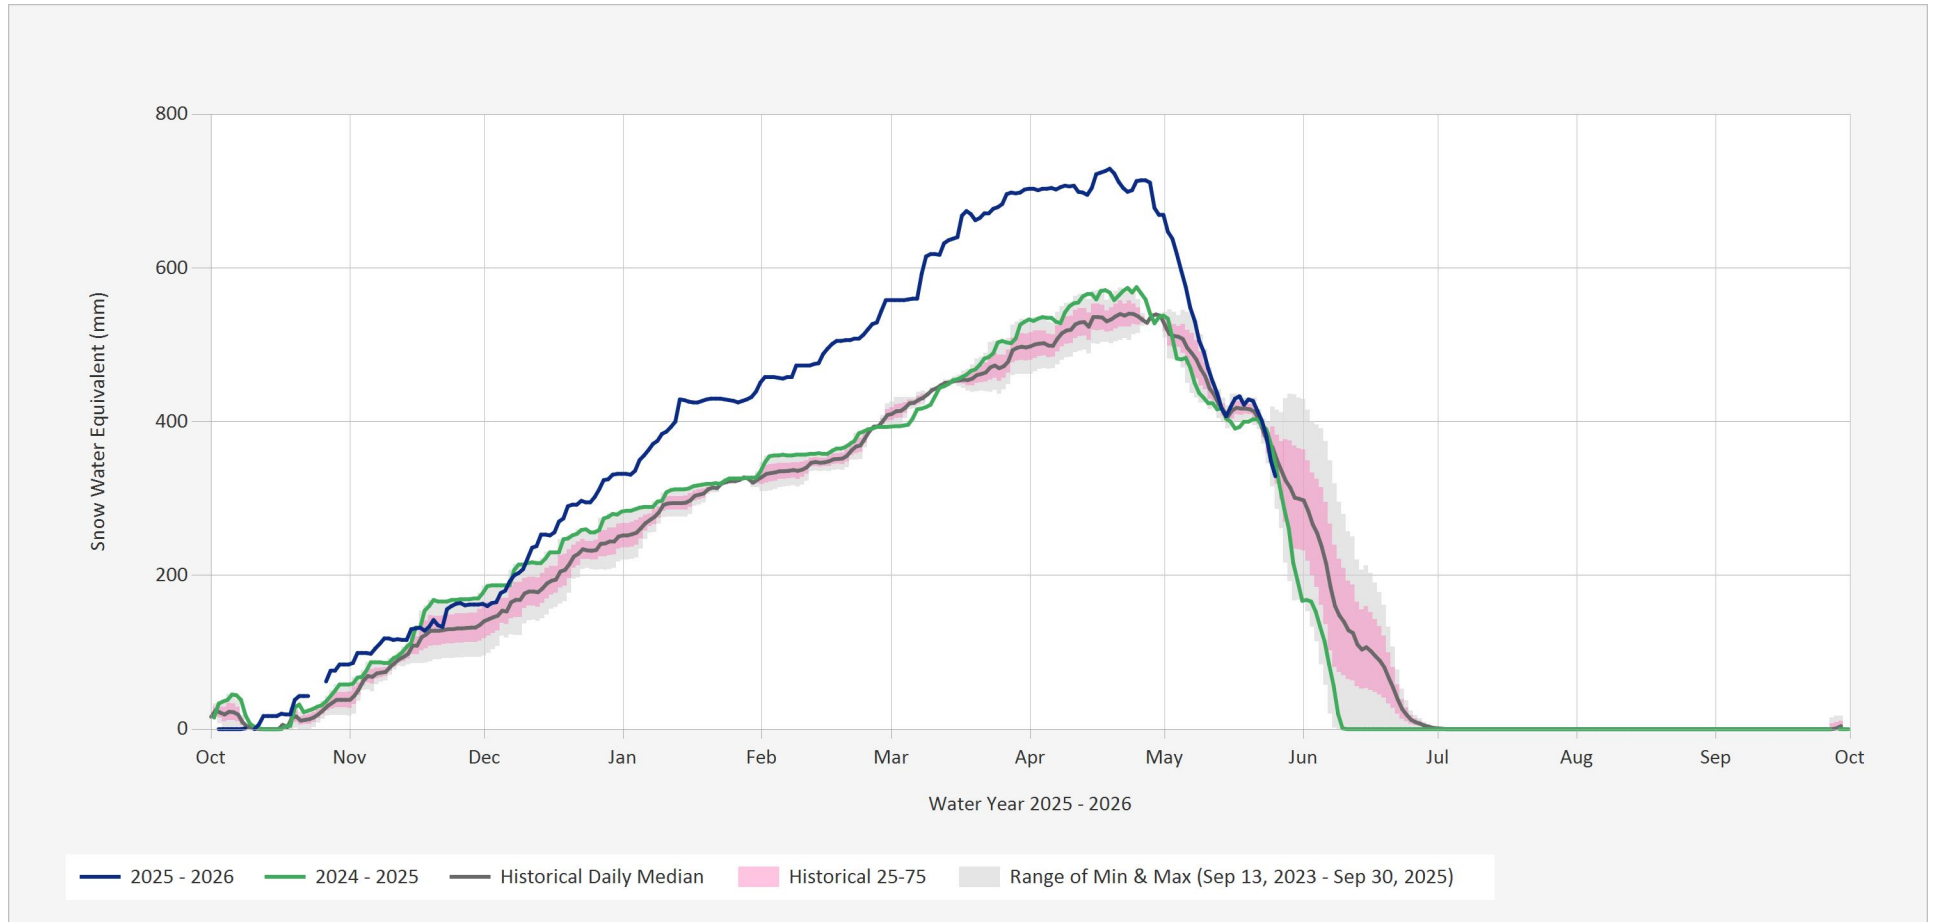

Automated Snow Weather Station Graph

May 26, 2026 | 1 of 1

Snow.1E03AP.Automated Snow Weather Station Graph

Source Data: SW.Daily@1E03AP

Location: Trophy Mountain, Latitude: 51.808369, Longitude: -119.940639, Elevation: : 1880 m

Statistics are based on the period of record prior to the current Water Year

Statistics are only displayed for locations with at least two years of data

Automated Snow Weather Station Graph is only available for Active locations