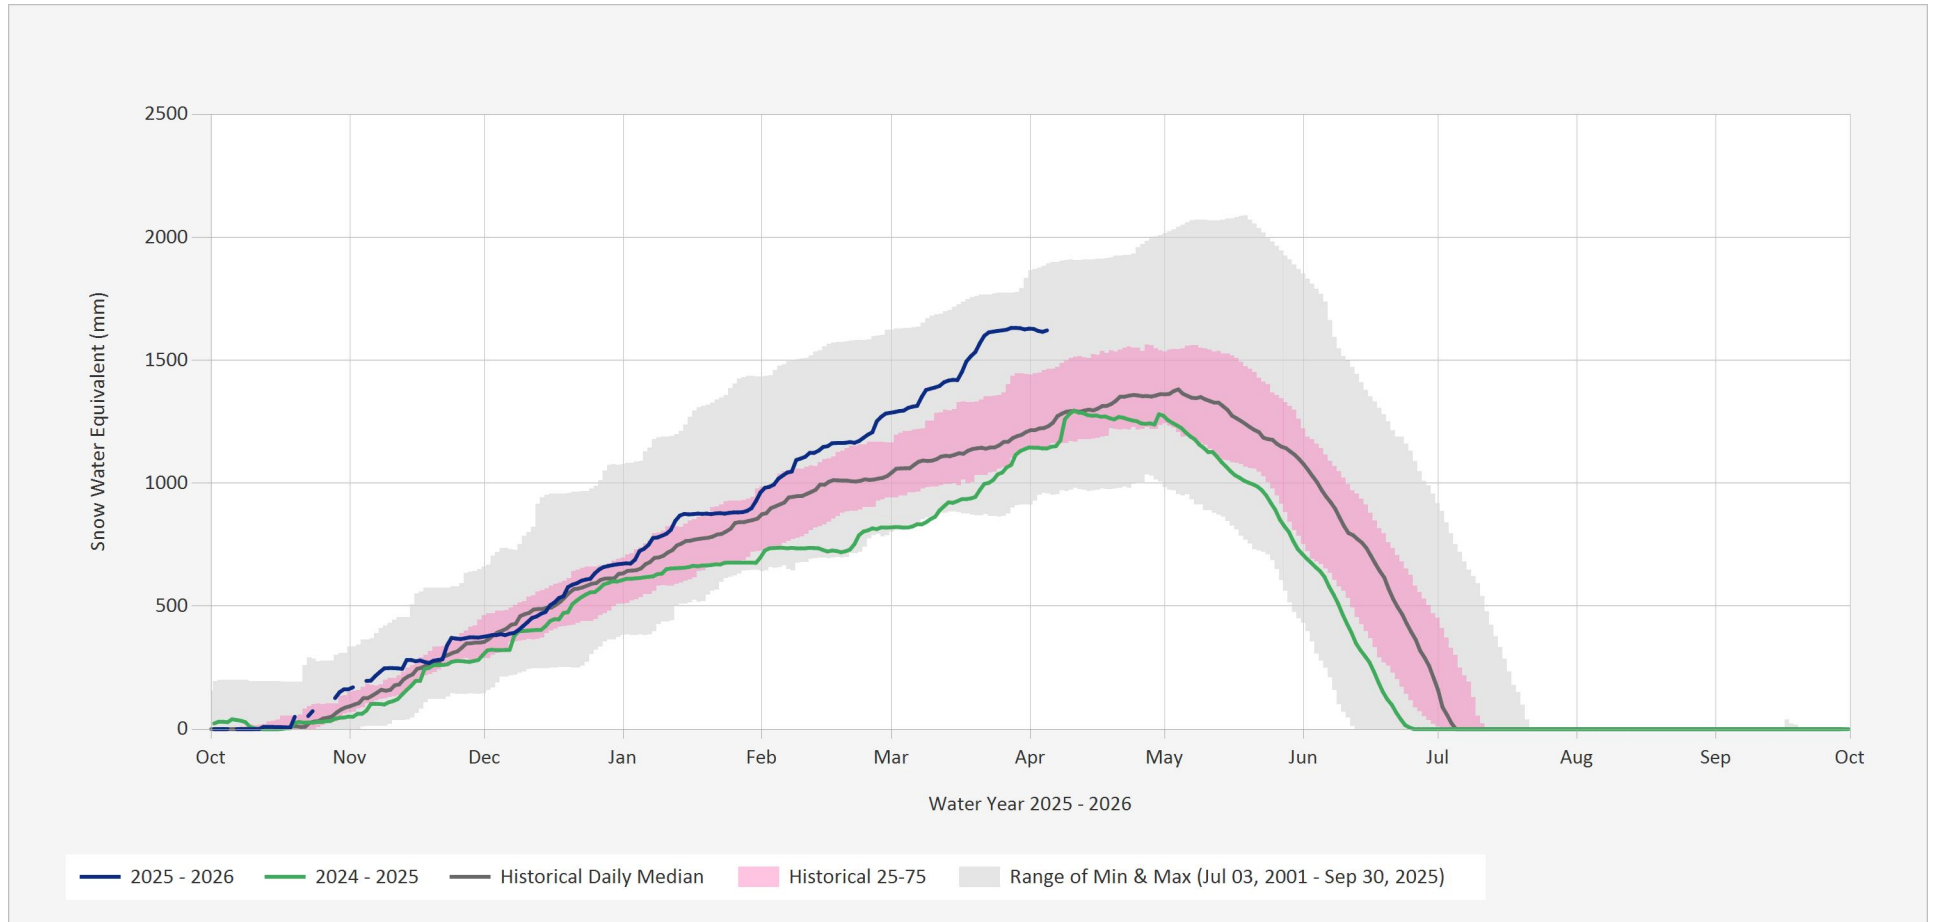

Automated Snow Weather Station Graph

Snow.1E02P.Automated Snow Weather Station Graph

Apr 5, 2026 | 1 of 1

Source Data: SW.Daily@1E02P

Location: Mount Cook, Latitude: 52.18214, Longitude: -119.3227, Elevation: : 1570 m

Statistics are based on the period of record prior to the current Water Year

Statistics are only displayed for locations with at least two years of data

Automated Snow Weather Station Graph is only available for Active locations