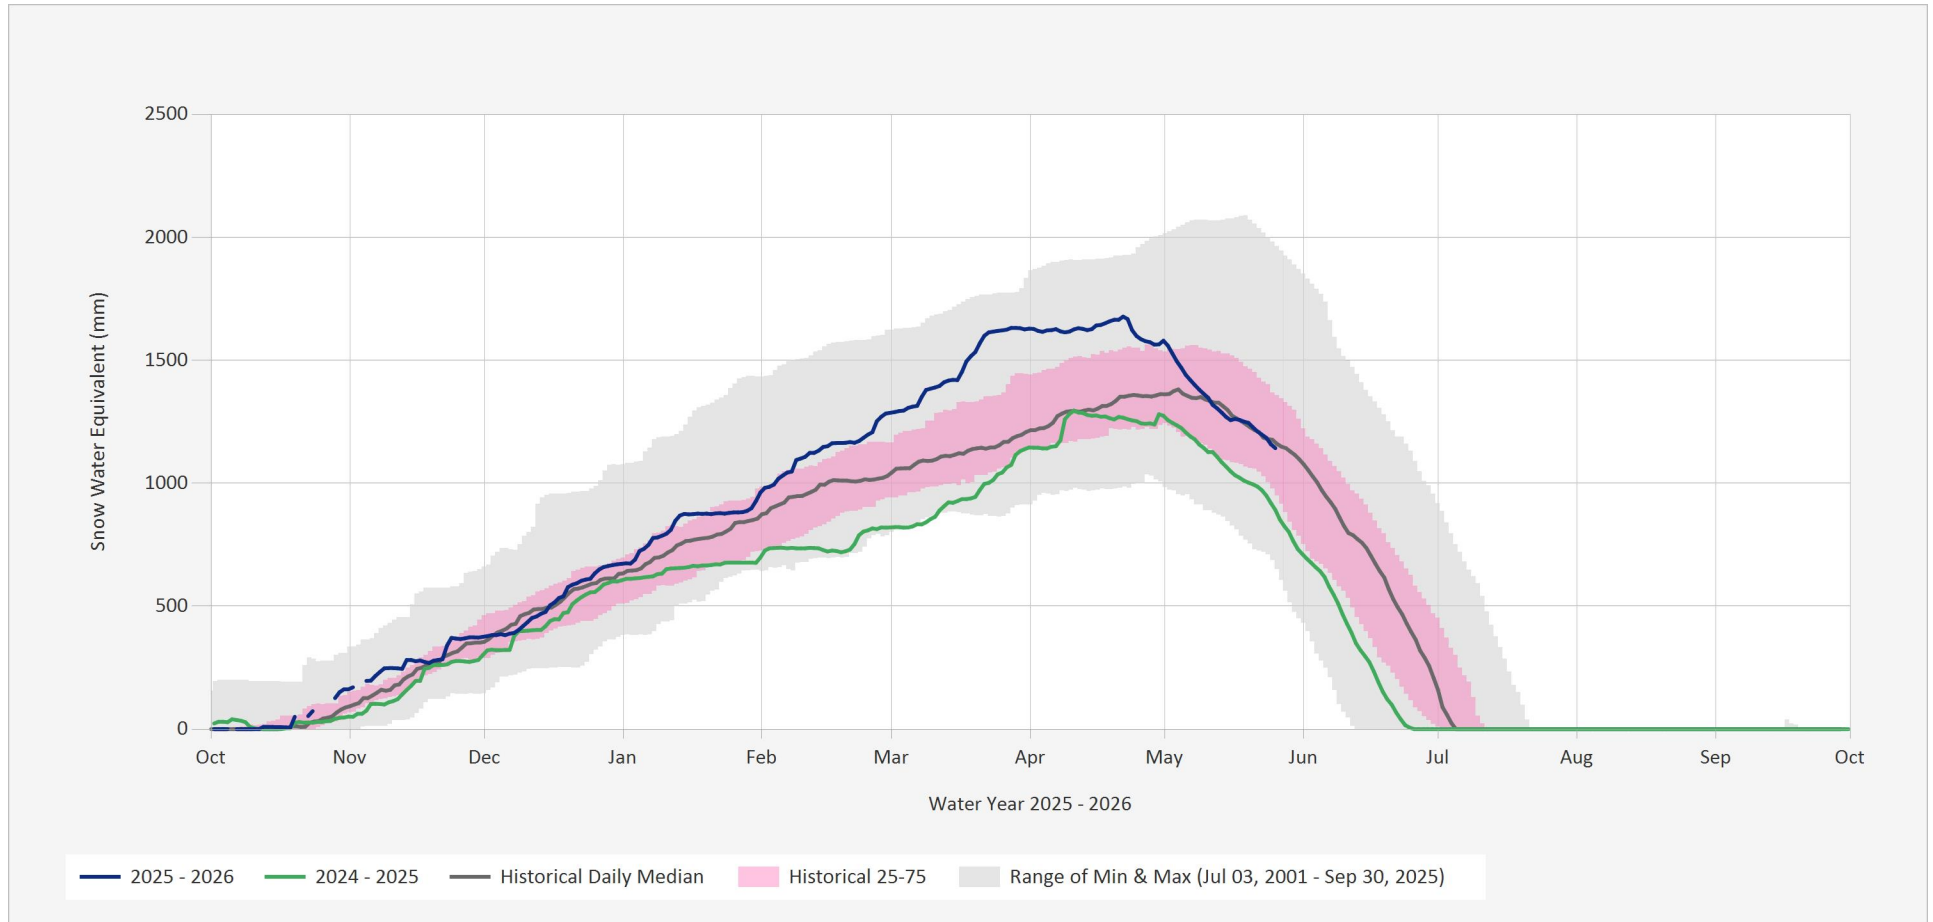

Automated Snow Weather Station Graph

May 26, 2026 | 1 of 1

Snow.1E02P.Automated Snow Weather Station Graph

Source Data: SW.Daily@1E02P

Location: Mount Cook, Latitude: 52.18214, Longitude: -119.3227, Elevation: : 1570 m

Statistics are based on the period of record prior to the current Water Year

Data last appended: May 25, 2026 16:00 UTC+00:00

Statistics are only displayed for locations with at least two years of data

Automated Snow Weather Station Graph is only available for Active locations