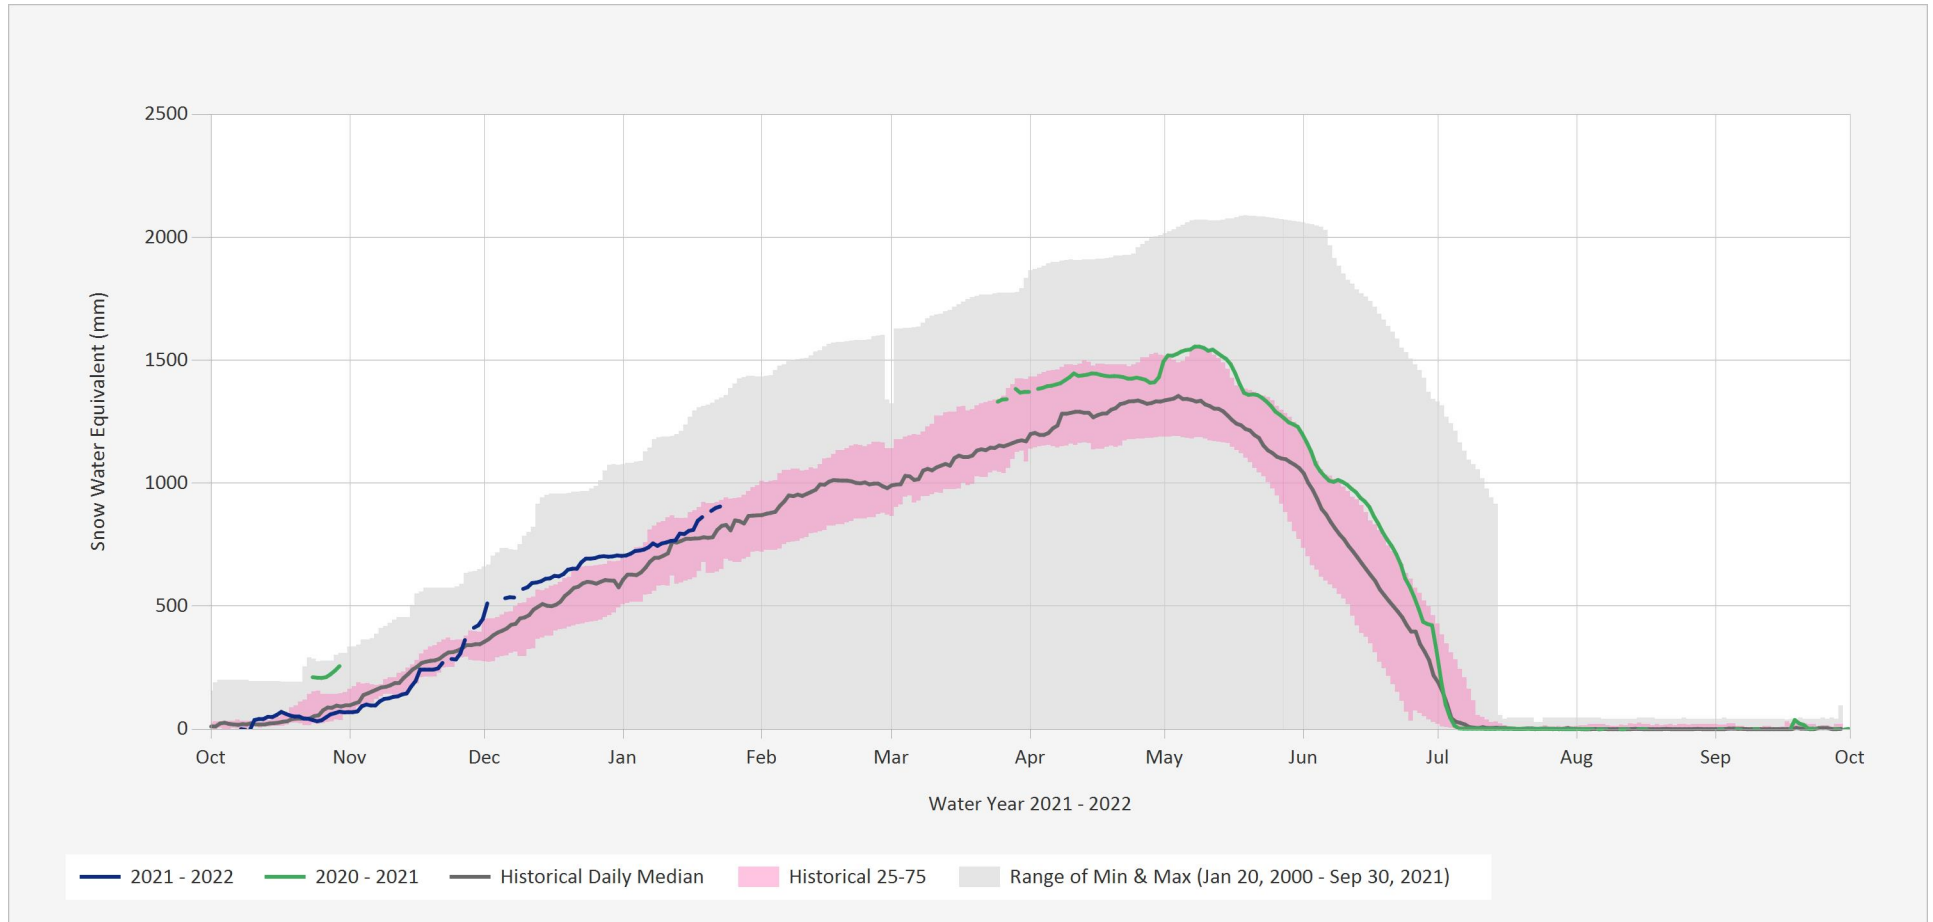

Automated Snow Weather Station Graph

Jan 24, 2022 | 1 of 1

Snow.1E02P.Automated Snow Weather Station Graph

Source Data: SW.Daily@1E02P

Location: Mount Cook, Latitude: 52.18214, Longitude: -119.3227, Elevation: : 1570 m

Statistics are based on the period of record prior to the current Water Year

Statistics are only displayed for locations with at least two years of data

Automated Snow Weather Station Graph is only available for Active locations