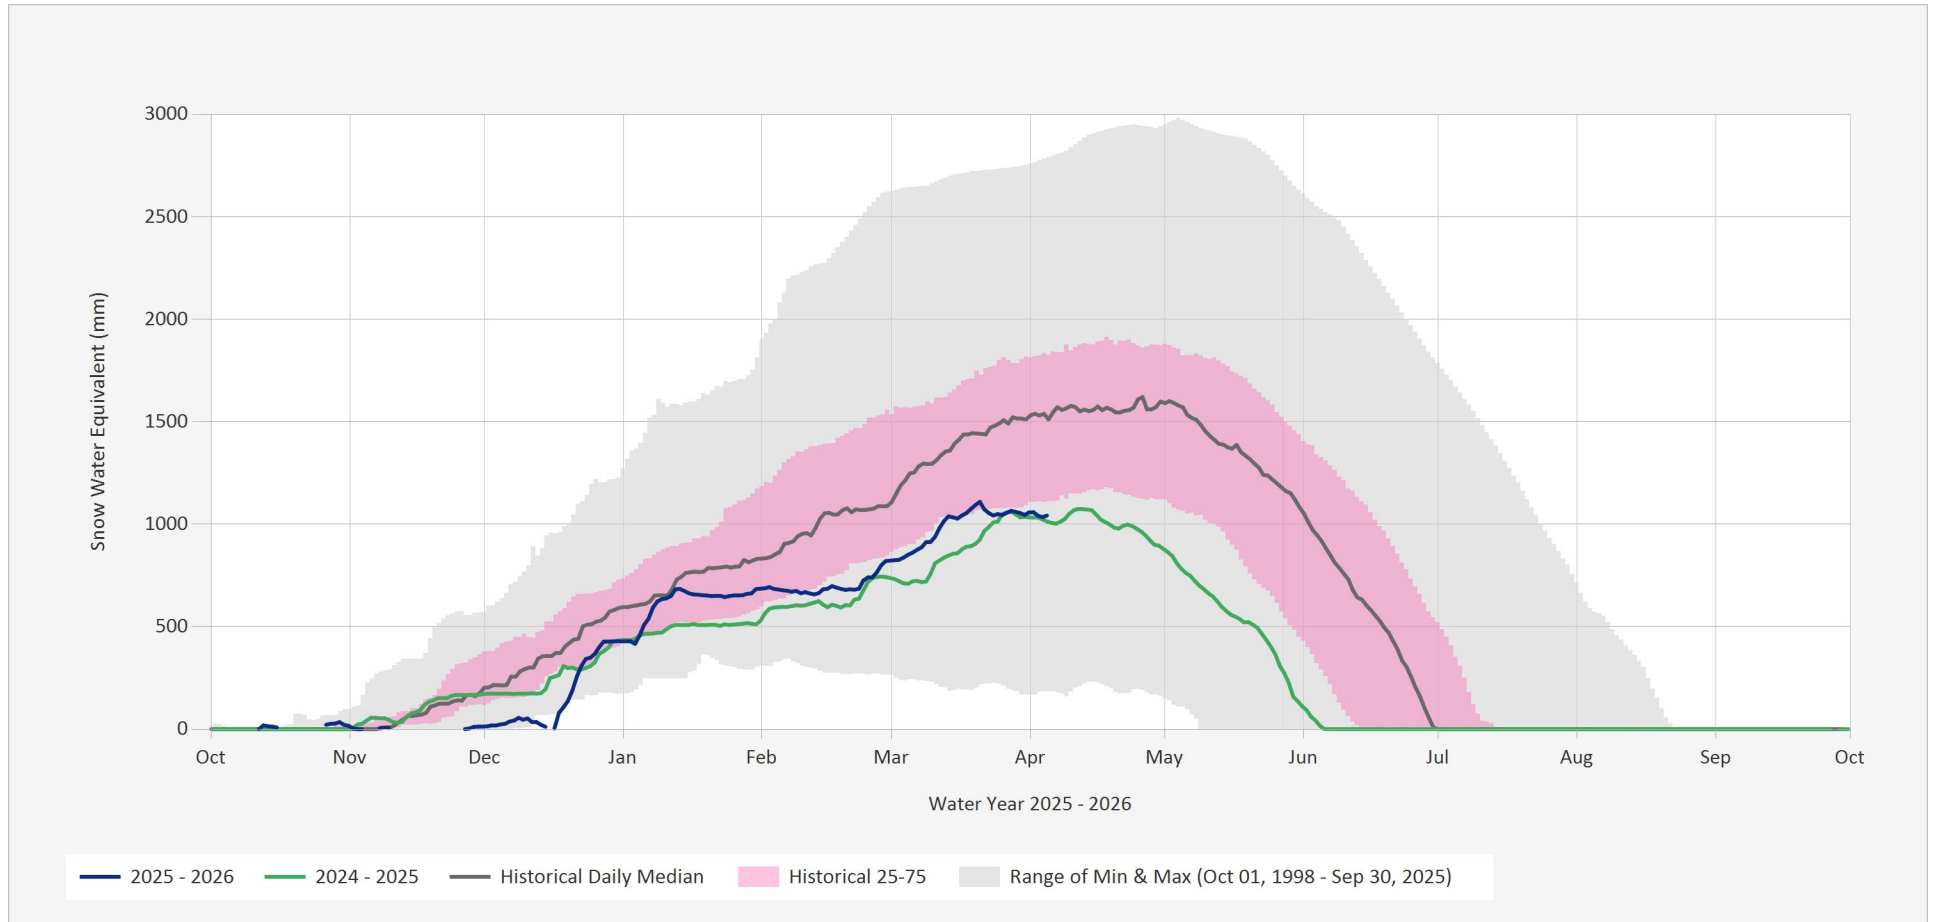

### Automated Snow Weather Station Graph

Apr 5, 2026 | 1 of 1

Snow.1D19P.Automated Snow Weather Station Graph

Source Data: SW.Daily@1D19P

Location: Spuzzum, Latitude: 49.660831, Longitude: -121.660835, Elevation: : 1180 m

Statistics are based on the period of record prior to the current Water Year

Data last appended: April 4, 2026 16:00 UTC+00:00

Statistics are only displayed for locations with at least two years of data

Automated Snow Weather Station Graph is only available for Active locations

Status: Active