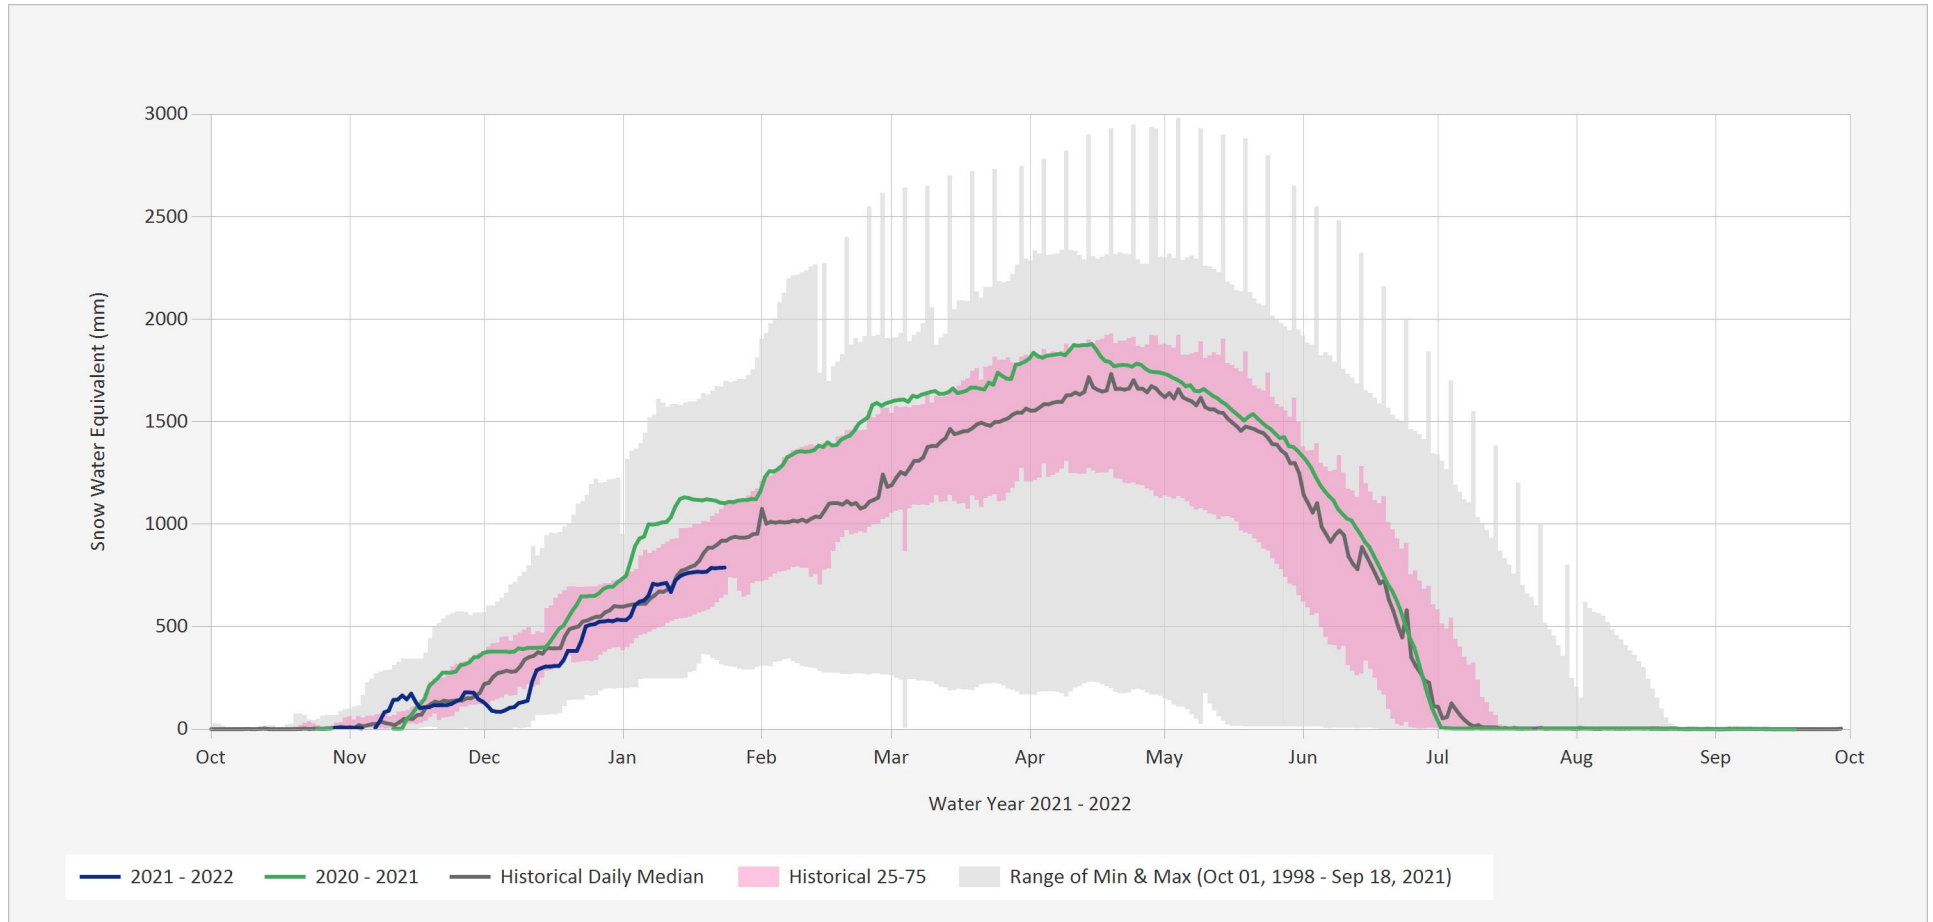

Automated Snow Weather Station Graph

Jan 24, 2022 | 1 of 1

Snow.1D19P.Automated Snow Weather Station Graph

Source Data: SW.Daily@1D19P

Location: Spuzzum, Latitude: 49.660831, Longitude: -121.660835, Elevation: : 1180 m

Statistics are based on the period of record prior to the current Water Year

Statistics are only displayed for locations with at least two years of data

Automated Snow Weather Station Graph is only available for Active locations