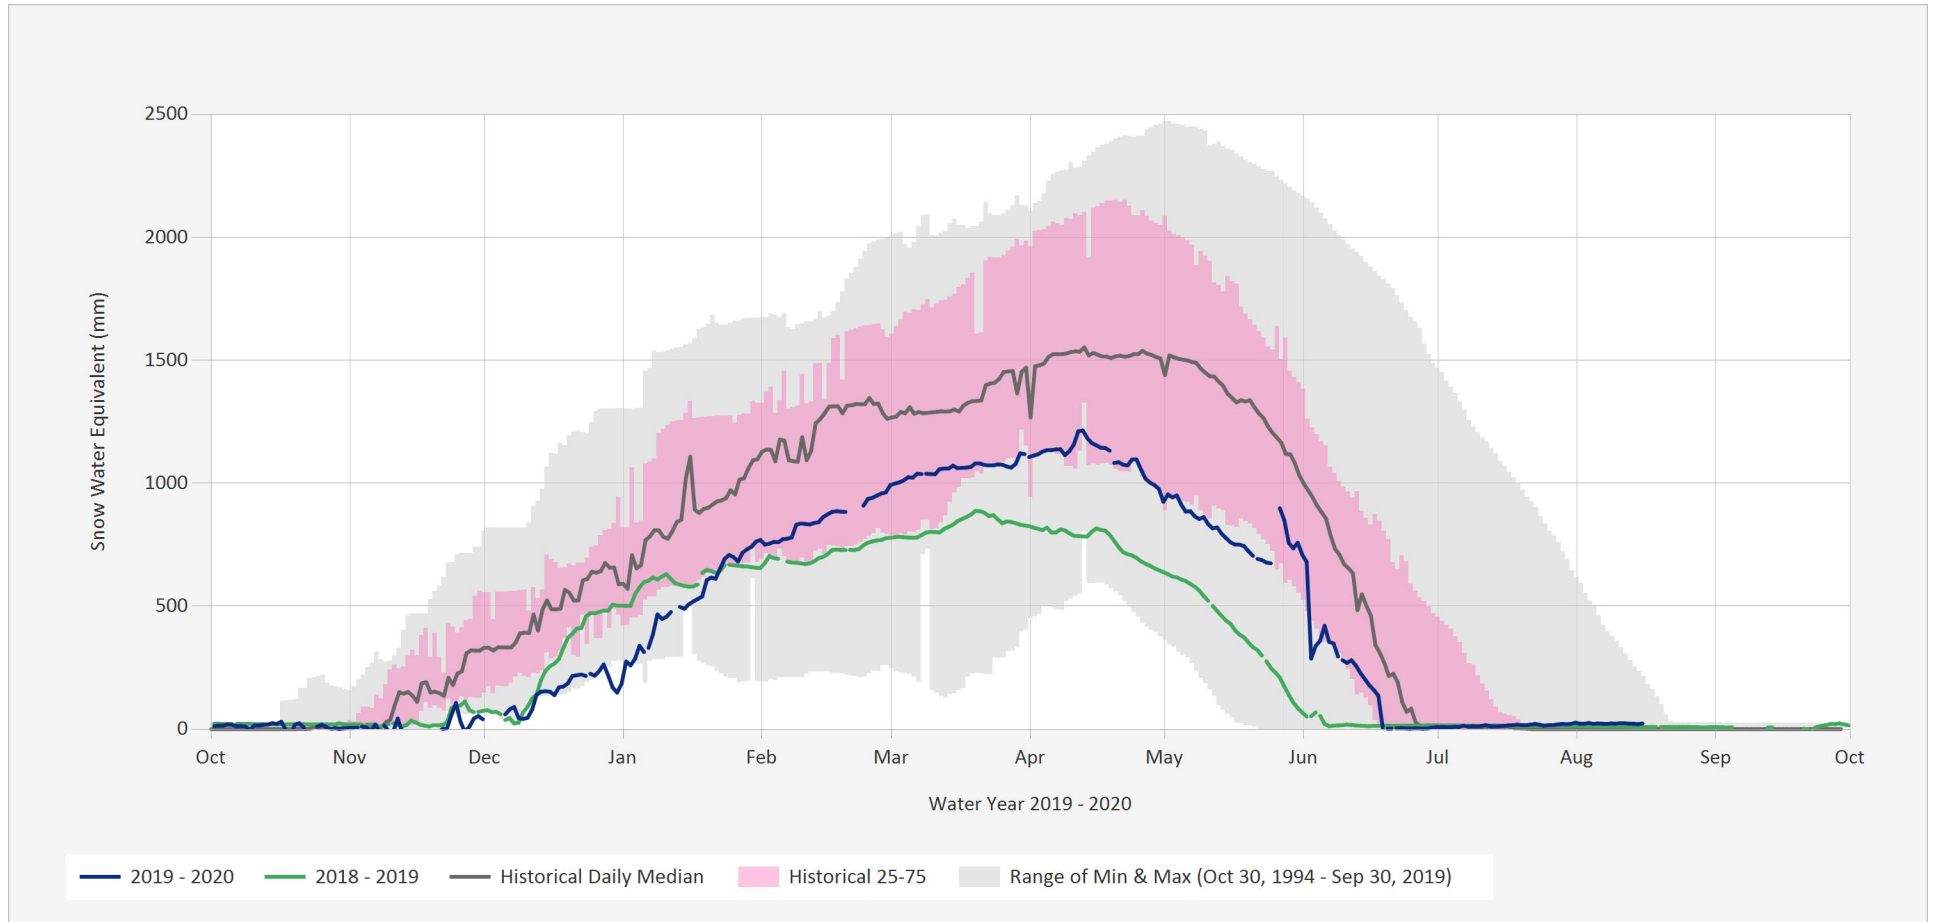

Automated Snow Weather Station Graph

Jan 19, 2022 | 1 of 1

Snow.1D18P.Automated Snow Weather Station Graph

Source Data: SW.Daily@1D18P

Location: Disappointment Lake, Latitude: 49.555, Longitude: -122.758333, Elevation: : 1050 m

Statistics are based on the period of record prior to the current Water Year

Data last appended: August 15, 2020 16:00 UTC+00:00

Statistics are only displayed for locations with at least two years of data

Automated Snow Weather Station Graph is only available for Active locations

Status: Active