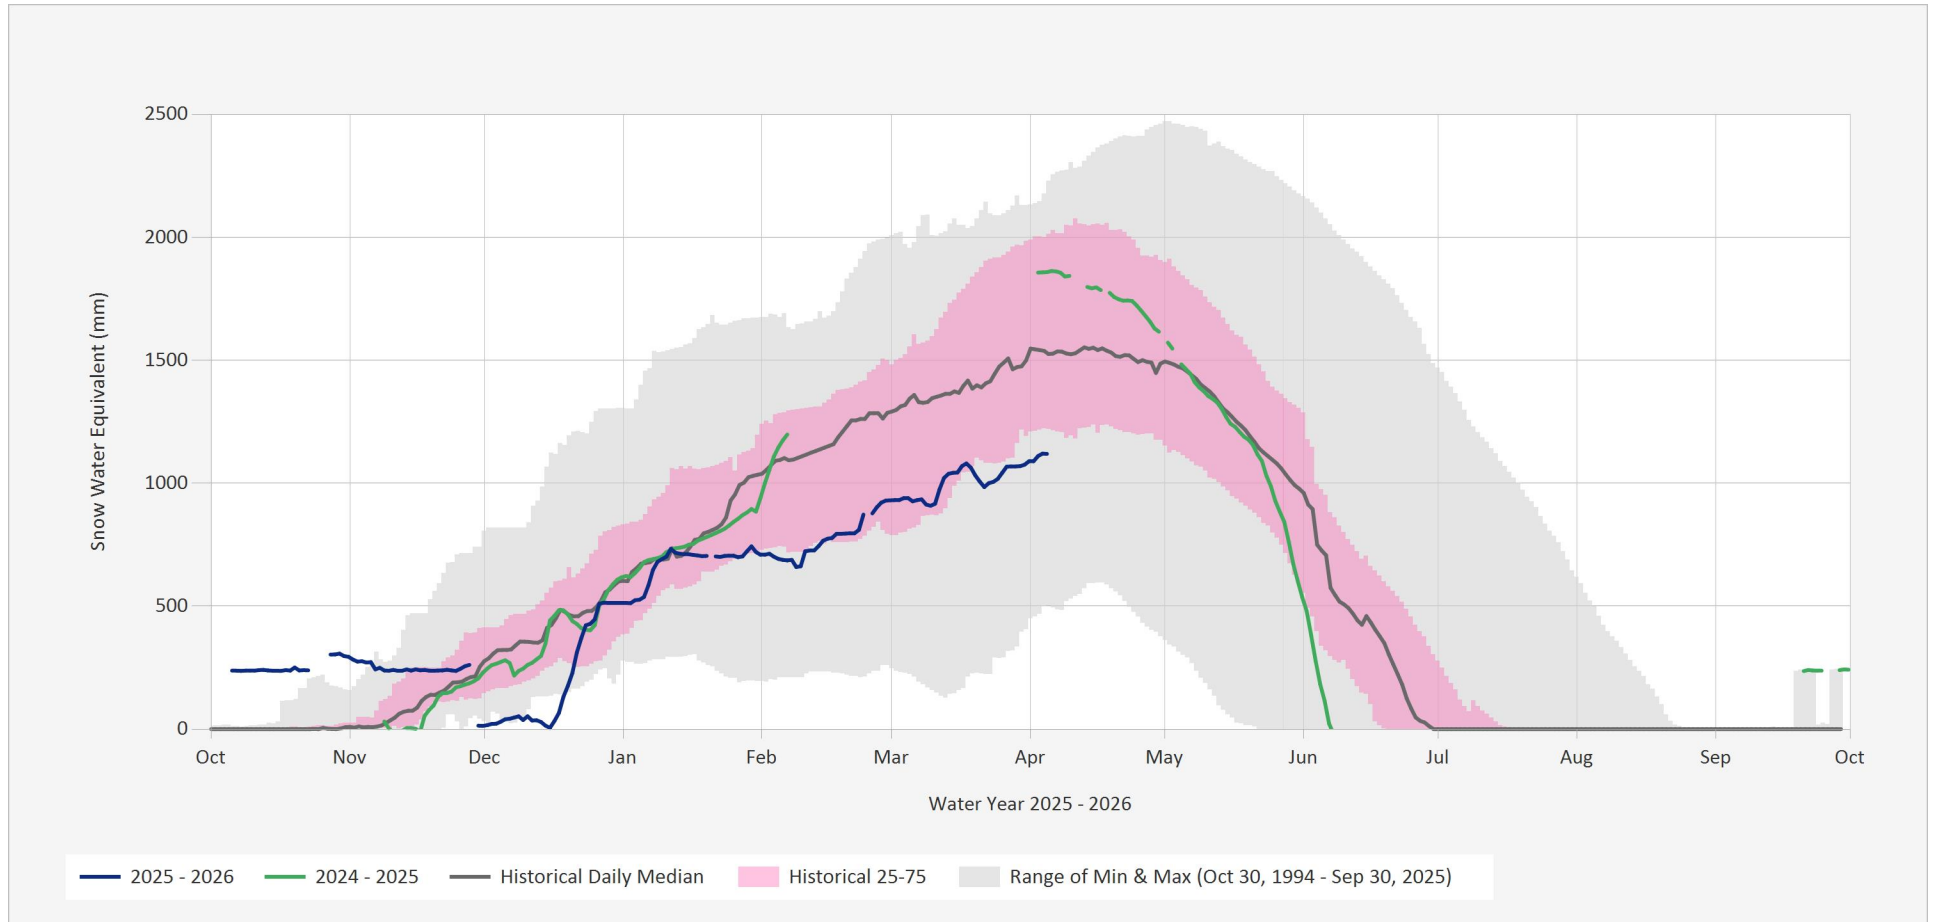

Automated Snow Weather Station Graph

Apr 5, 2026 | 1 of 1

Snow.1D18P.Automated Snow Weather Station Graph

Source Data: SW.Daily@1D18P

Location: Disappointment Lake, Latitude: 49.555, Longitude: -122.758333, Elevation: : 1050 m

Statistics are based on the period of record prior to the current Water Year

Statistics are only displayed for locations with at least two years of data

Automated Snow Weather Station Graph is only available for Active locations