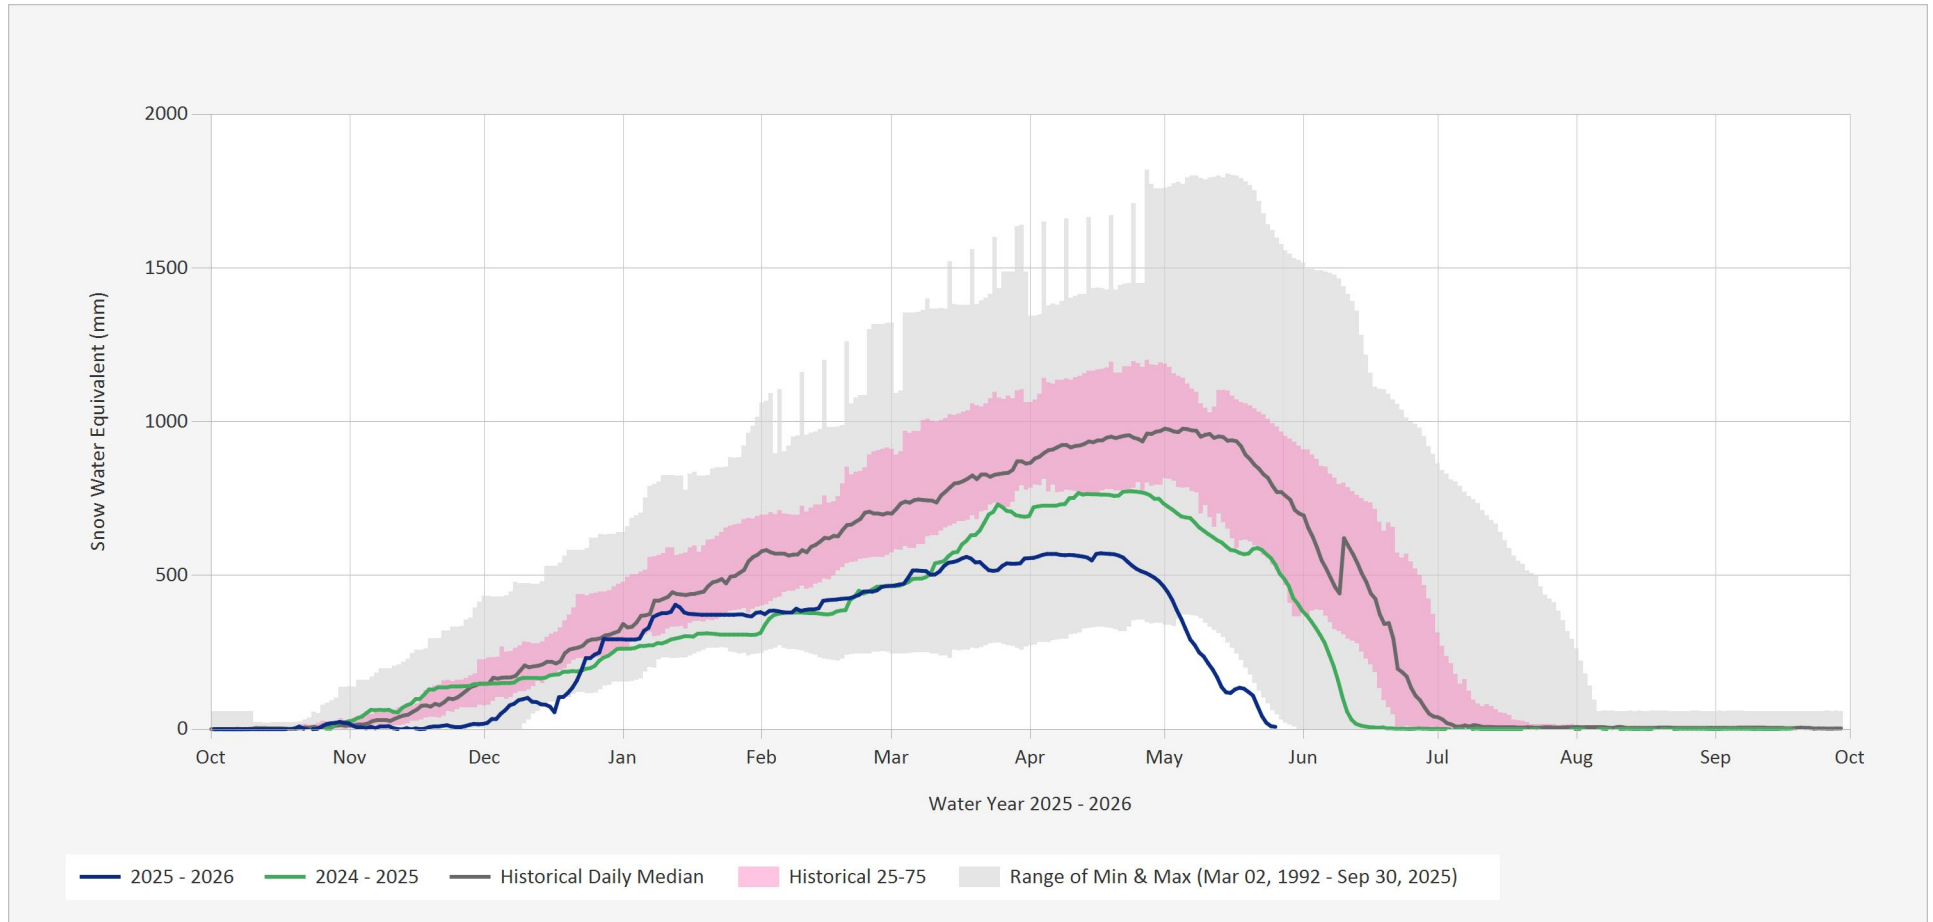

Automated Snow Weather Station Graph

May 26, 2026 | 1 of 1

Snow.1D09P.Automated Snow Weather Station Graph

Source Data: SW.Daily@1D09P

Location: Wahleach Lake, Latitude: 49.23275, Longitude: -121.5798833, Elevation: : 1480 m

Statistics are based on the period of record prior to the current Water Year

Data last appended: May 25, 2026 16:00 UTC+00:00

Statistics are only displayed for locations with at least two years of data

Automated Snow Weather Station Graph is only available for Active locations