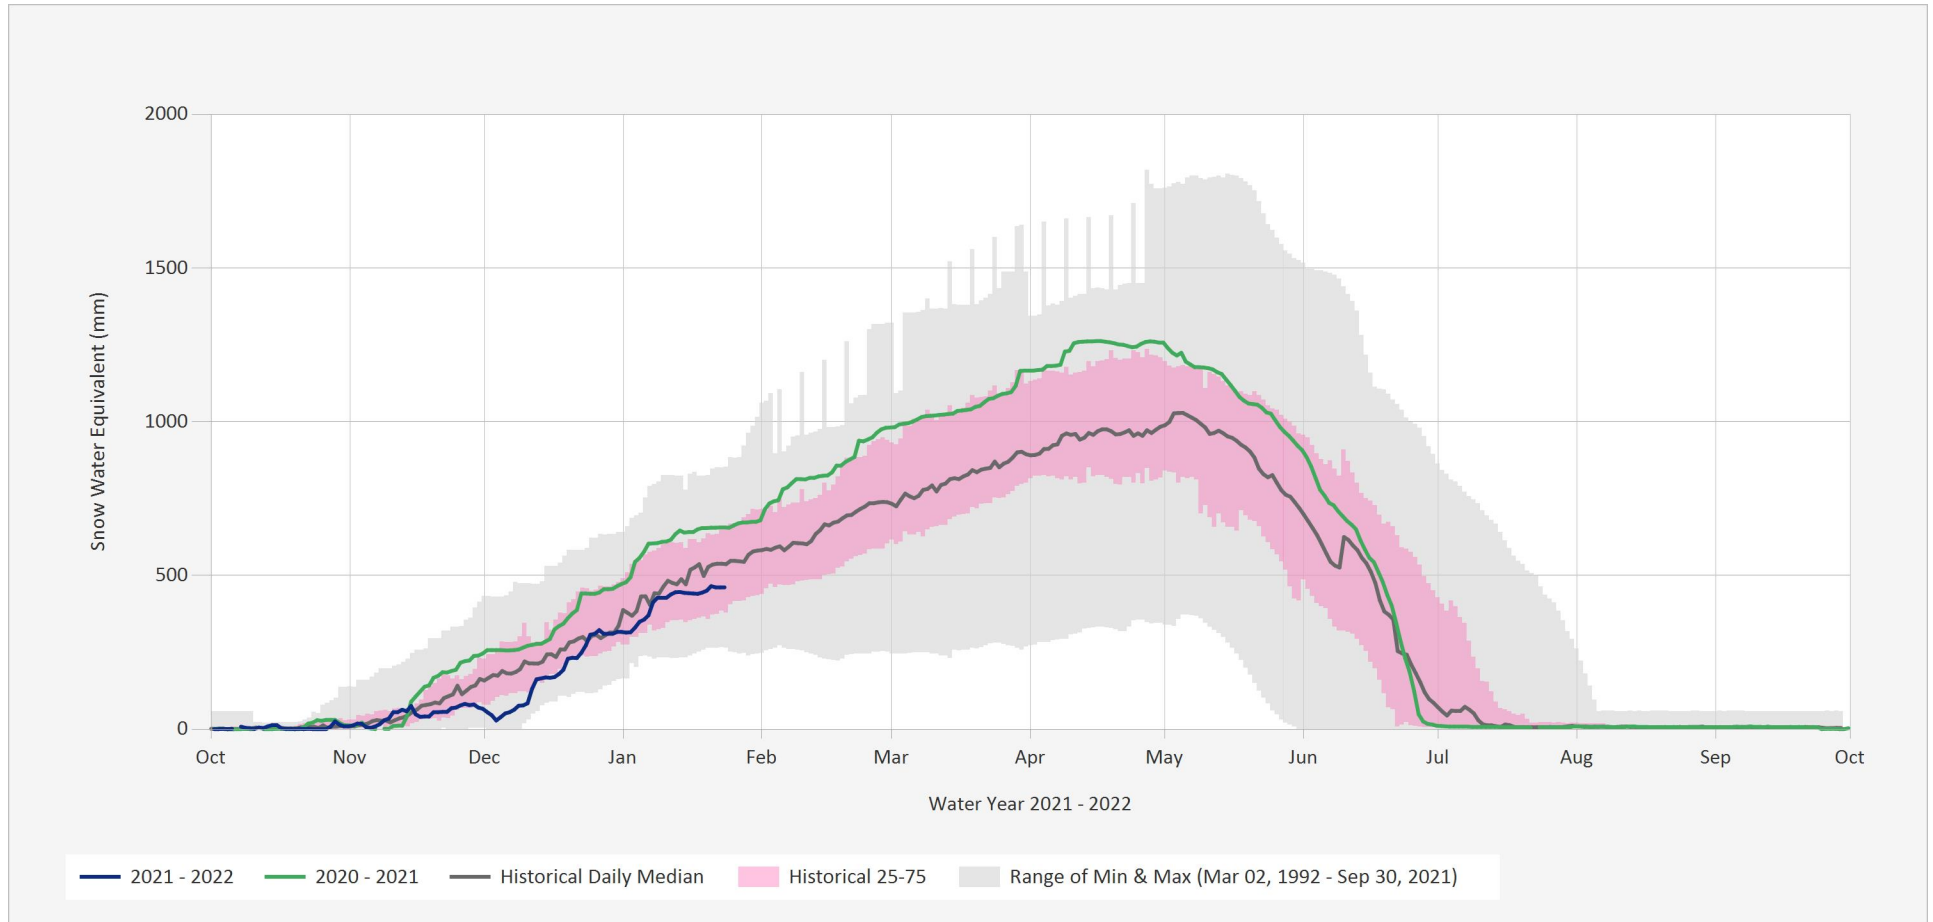

Automated Snow Weather Station Graph

Jan 24, 2022 | 1 of 1

Snow.1D09P.Automated Snow Weather Station Graph

Source Data: SW.Daily@1D09P

Location: Wahleach Lake, Latitude: 49.23275, Longitude: -121.5798833, Elevation: : 1480 m

Statistics are based on the period of record prior to the current Water Year

Data last appended: January 23, 2022 16:00 UTC+00:00

Statistics are only displayed for locations with at least two years of data

Automated Snow Weather Station Graph is only available for Active locations

Status: Active