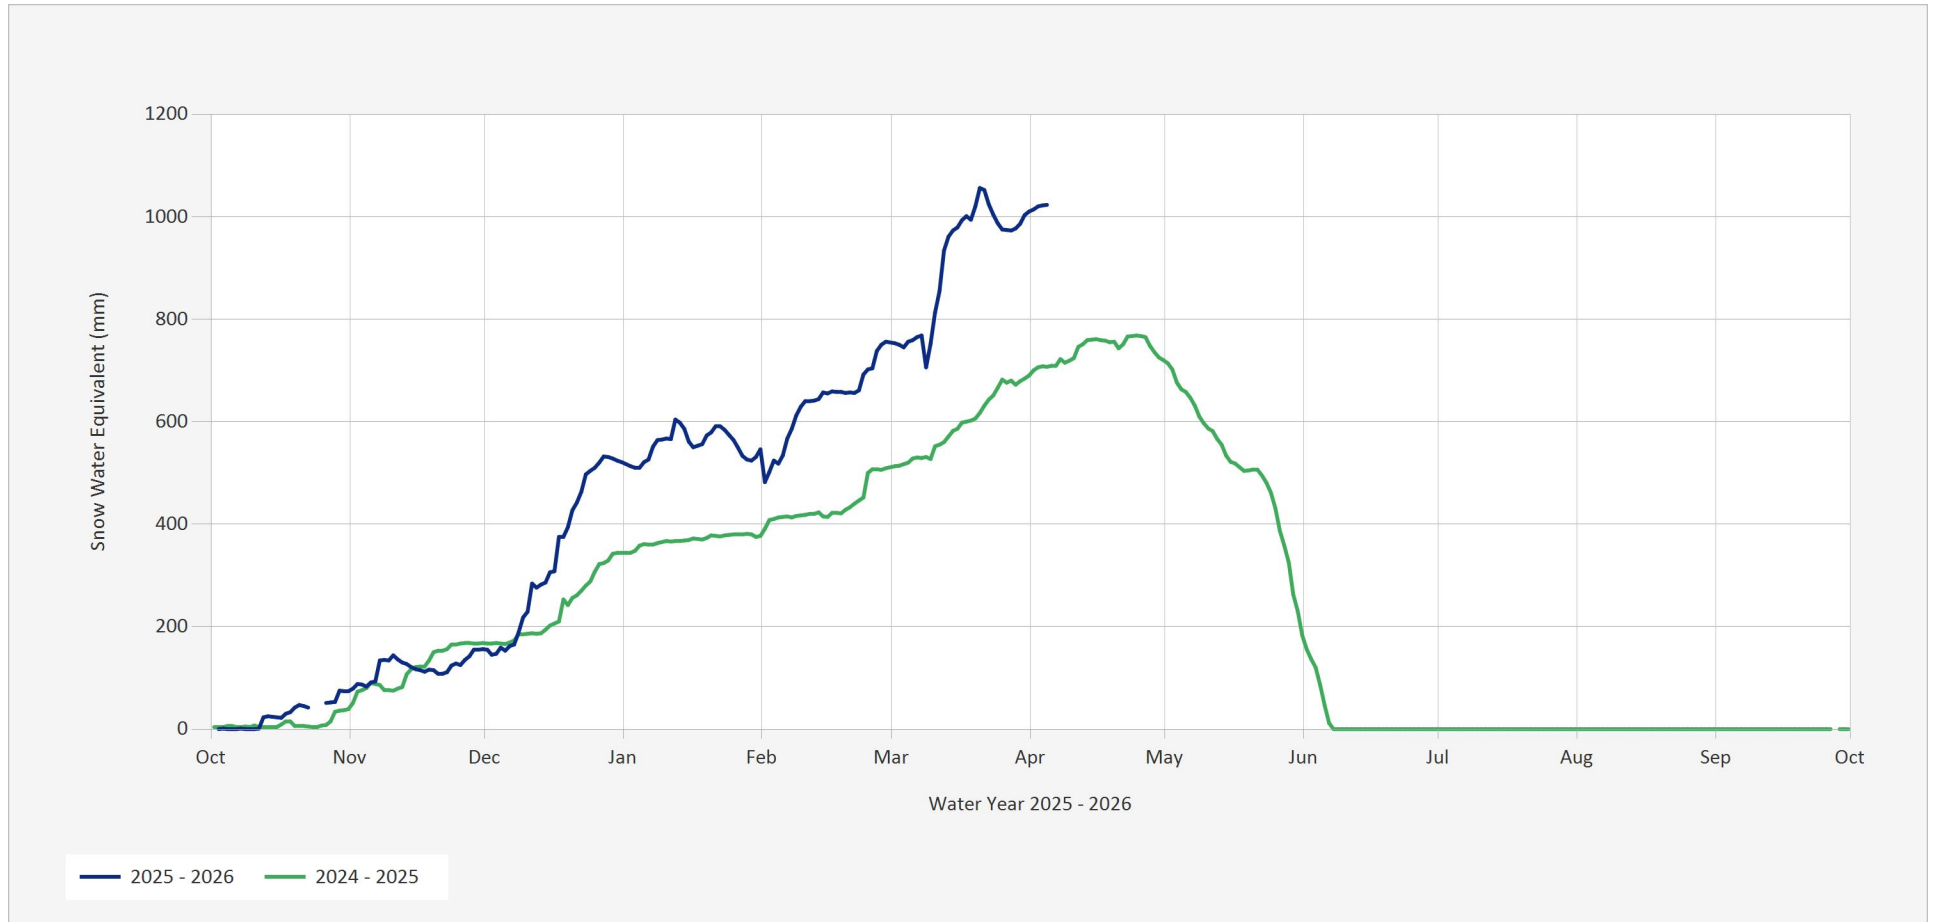

### Automated Snow Weather Station Graph

Apr 5, 2026 | 1 of 1

Snow.1C45P.Automated Snow Weather Station Graph

Source Data: SW.Daily@1C45P

Location: July Mountain, Latitude: 49.707639, Longitude: -121.085472, Elevation: : 1860 m

Statistics are based on the period of record prior to the current Water Year  
 Statistics are only displayed for locations with at least two years of data  
 Automated Snow Weather Station Graph is only available for Active locations