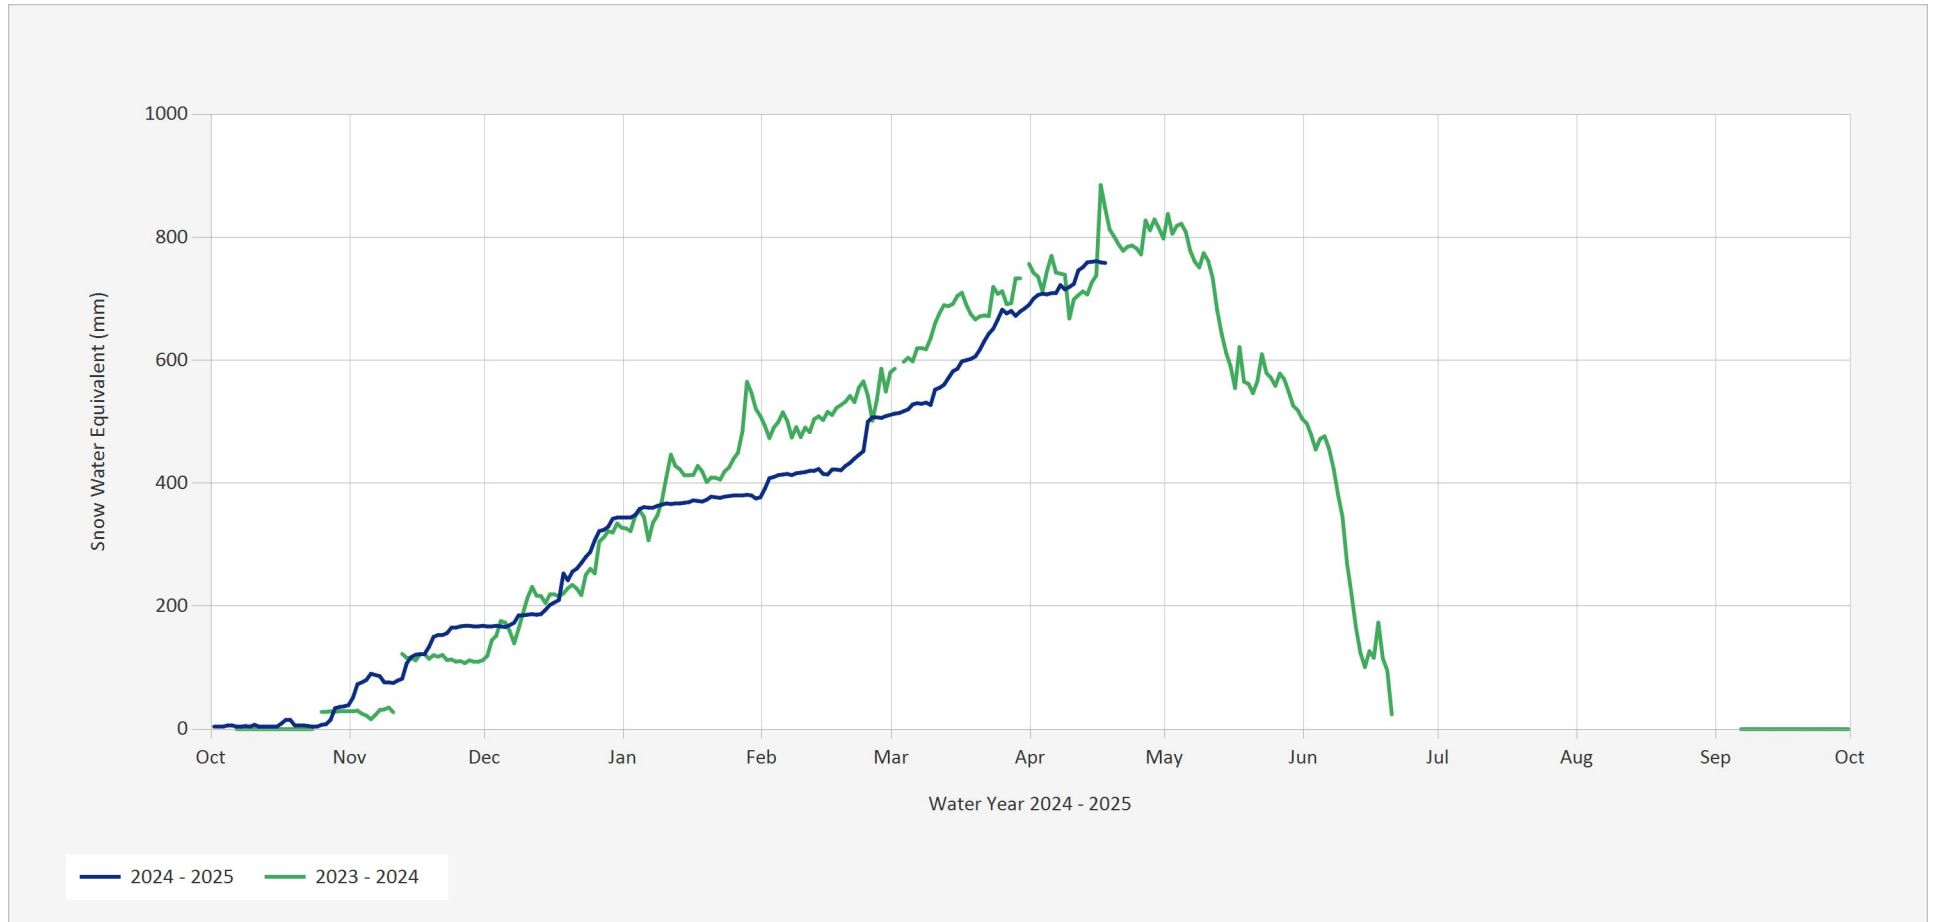

Automated Snow Weather Station Graph

Snow.1C45P.Automated Snow Weather Station Graph

Apr 18, 2025 | 1 of 1

Source Data: SW.Daily@1C45P

Location: July Mountain, Latitude: 49.707639, Longitude: -121.085472, Elevation: : 1860 m

Statistics are based on the period of record prior to the current Water Year
 Statistics are only displayed for locations with at least two years of data
 Automated Snow Weather Station Graph is only available for Active locations