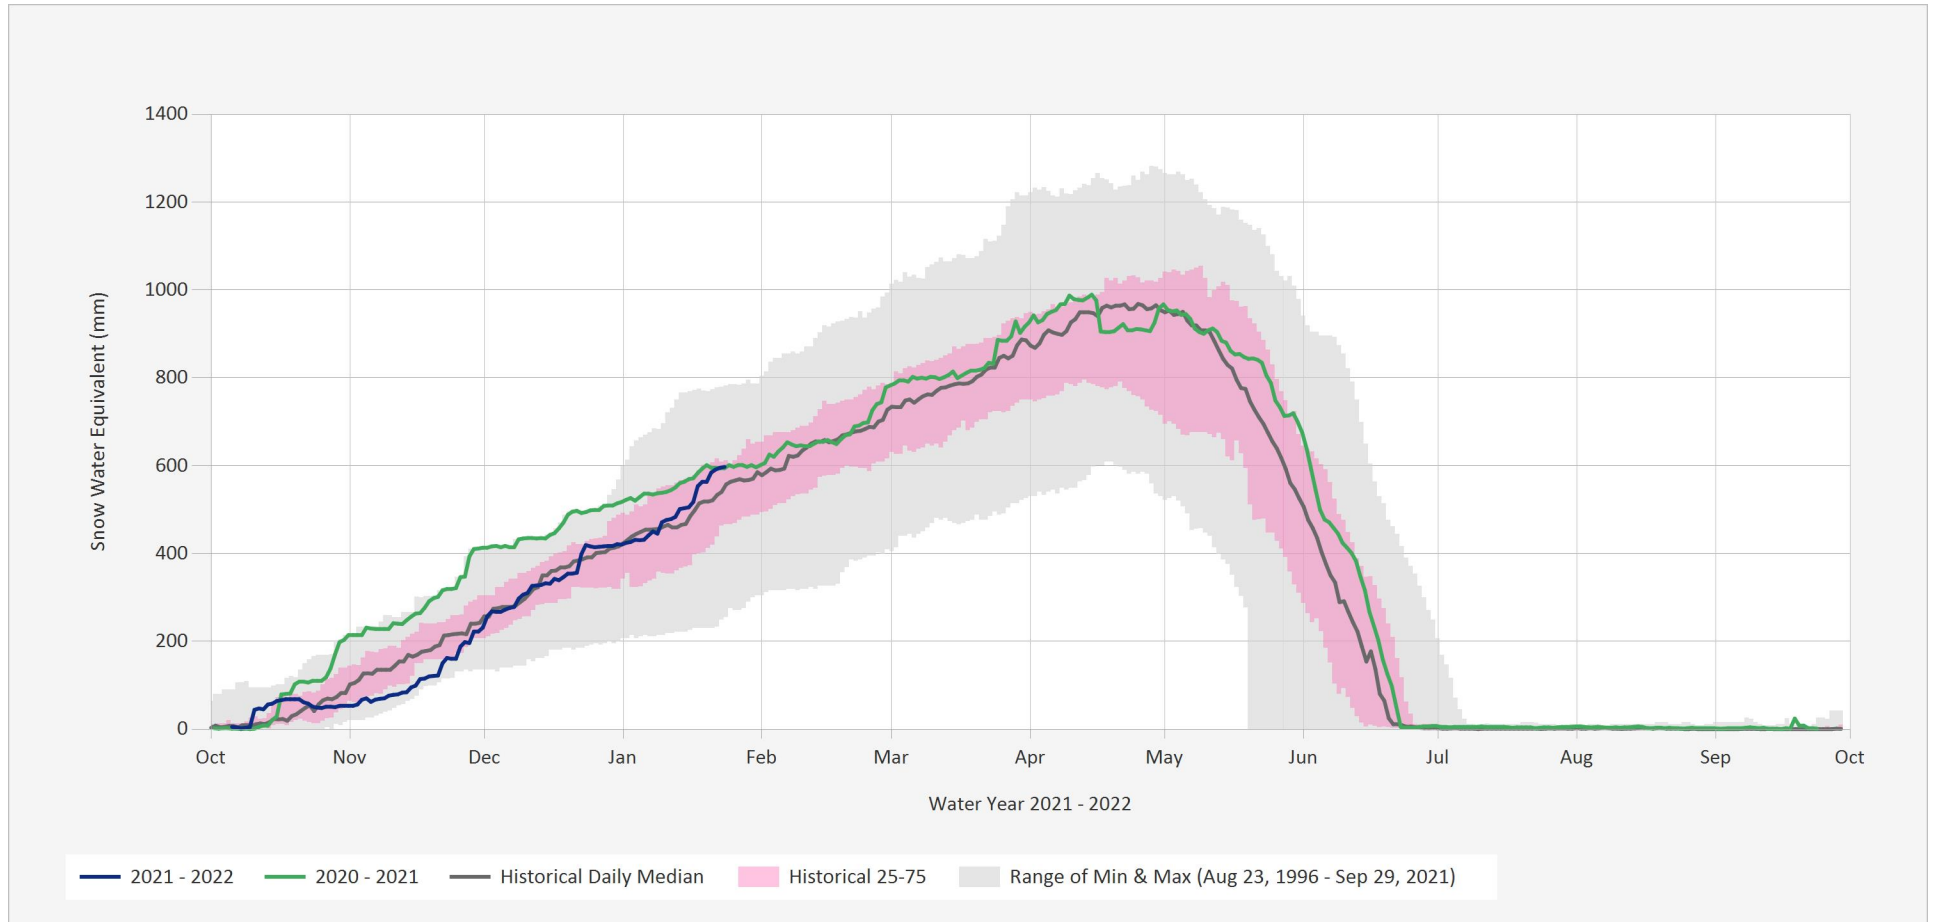

Automated Snow Weather Station Graph

Jan 24, 2022 | 1 of 1

Snow.1C41P.Automated Snow Weather Station Graph

Source Data: SW.Daily@1C41P

Location: Yanks Peak, Latitude: 52.83201, Longitude: -121.35564, Elevation: : 1670 m

Statistics are based on the period of record prior to the current Water Year

Statistics are only displayed for locations with at least two years of data

Automated Snow Weather Station Graph is only available for Active locations