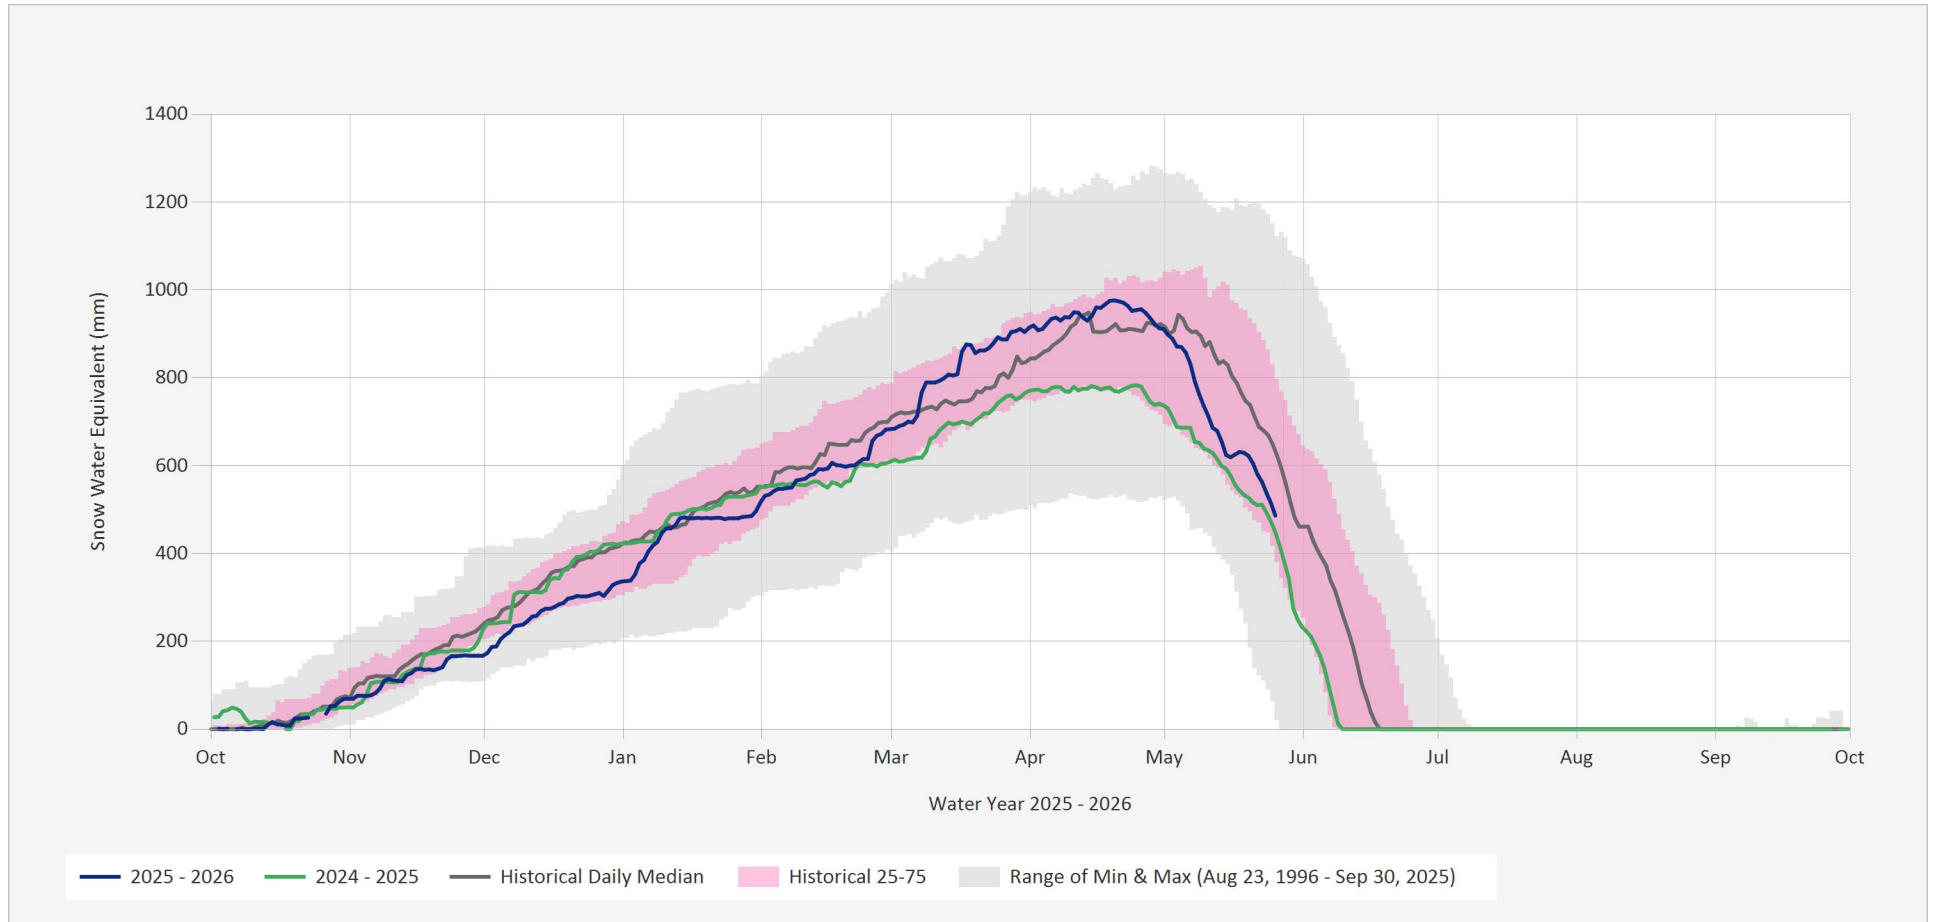

Automated Snow Weather Station Graph

May 26, 2026 | 1 of 1

Snow.1C41P.Automated Snow Weather Station Graph

Source Data: SW.Daily@1C41P

Location: Yanks Peak, Latitude: 52.83201, Longitude: -121.35564, Elevation: : 1670 m

Statistics are based on the period of record prior to the current Water Year

Data last appended: May 25, 2026 16:00 UTC+00:00

Statistics are only displayed for locations with at least two years of data

Automated Snow Weather Station Graph is only available for Active locations